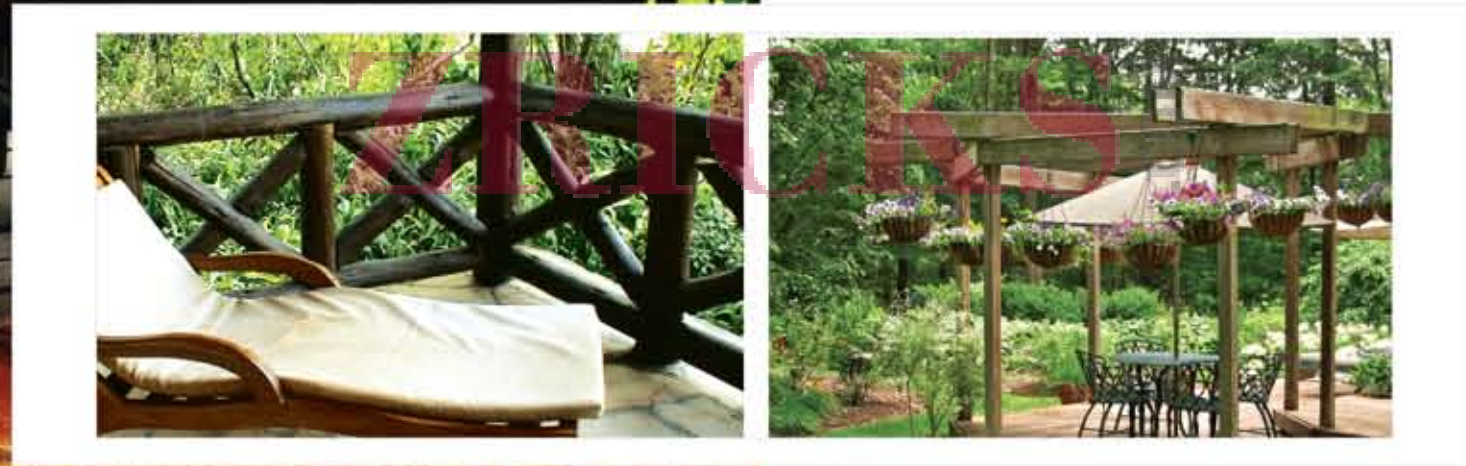

Come, experience the tremendous living environs.

Located in close proximity to Formula One Racing Circuit, Buddha University, Yamuna Expressway and Night Safari

Breathe the
fresh air 

Stroll through woodland or take in sweeping views over breathtaking landscapes and beautiful lakes.

Water Bodies
Pollution-free Setting

Touches of amenities 

Nature Retreat is ideally placed for nature lovers. You can enjoy the clubhouse activities, indulge in outdoor/indoor games with your kids or swim in the fresh water pool. These elite farms offer wealth of space and fabulous selection of facilities to energise your everyday.