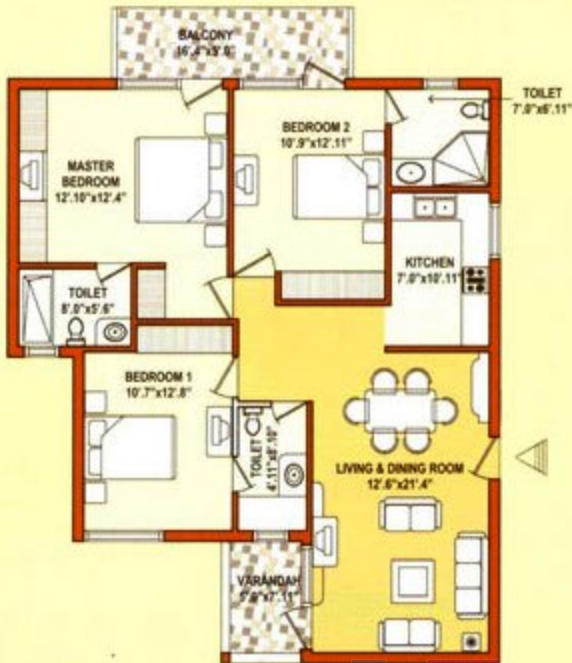

Community Park

U.I.T. Rd

ZBRICKS.COM

2 Bedroom Unit Type 3
Super Area - 1134 Sq. Ft.

2 Bedroom Unit Type 1
Super Area - 1196 Sq. Ft.

2 Bedroom Unit Type 2
Super Area - 1209 Sq. Ft.

Pick your kind of space

ZRICKS.COM

Cluster B

Pick your kind of space

3 Bedroom Unit Type 5
Super Area - 1495 Sq. Ft.

3 Bedroom Unit Type 3
Super Area - 1513 Sq. Ft.

Cluster A

3 Bedroom Unit Type 2
Super Area - 1555 Sq. Ft.

ZRICKS^{Pvt. Ltd.}