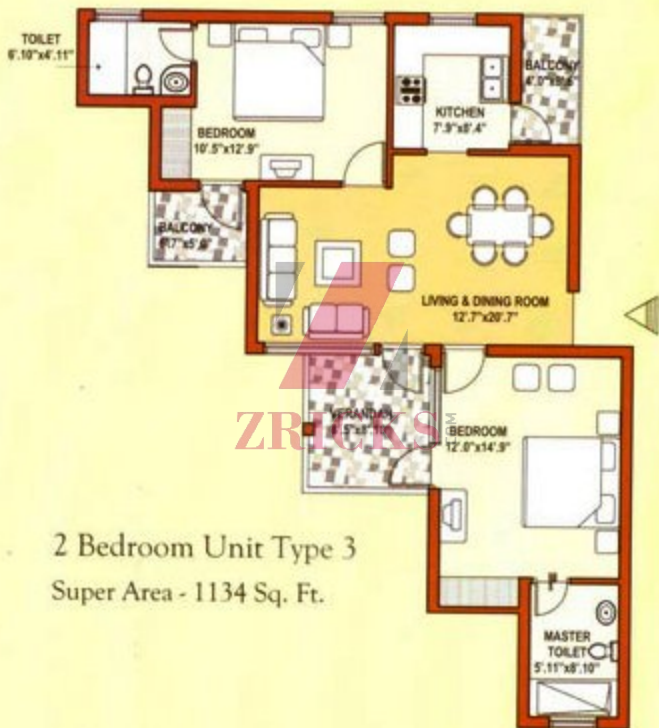

Community Park

U.I.T. Rd

ZBRICKS.COM

2 Bedroom Unit Type 3
Super Area - 1134 Sq. Ft.

2 Bedroom Unit Type 1
Super Area - 1196 Sq. Ft.

2 Bedroom Unit Type 2
Super Area - 1209 Sq. Ft.

Pick your kind of space

ZRICKS.COM

Cluster B

Pick your kind of space

3 Bedroom Unit Type 5
Super Area - 1495 Sq. Ft.

3 Bedroom Unit Type 3
Super Area - 1513 Sq. Ft.

Cluster A

3 Bedroom Unit Type 2
Super Area - 1555 Sq. Ft.

ZRICKS^{Pvt. Ltd.}