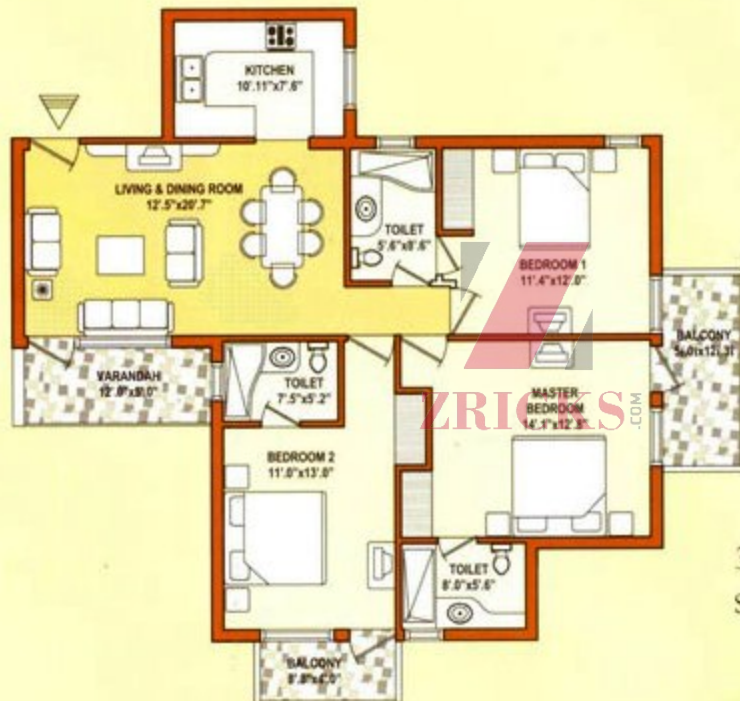

Community Park

U.I.T. Rd

ZBRICKS.COM

2 Bedroom Unit Type 3
Super Area - 1134 Sq. Ft.

2 Bedroom Unit Type 1
Super Area - 1196 Sq. Ft.

2 Bedroom Unit Type 2
Super Area - 1209 Sq. Ft.

Pick your kind of space

ZRICKS.COM

Cluster B

Pick your kind of space

3 Bedroom Unit Type 5
Super Area - 1495 Sq. Ft.

3 Bedroom Unit Type 3
Super Area - 1513 Sq. Ft.

Cluster A

3 Bedroom Unit Type 2
Super Area - 1555 Sq. Ft.

ZRICKS^{Pvt. Ltd.}