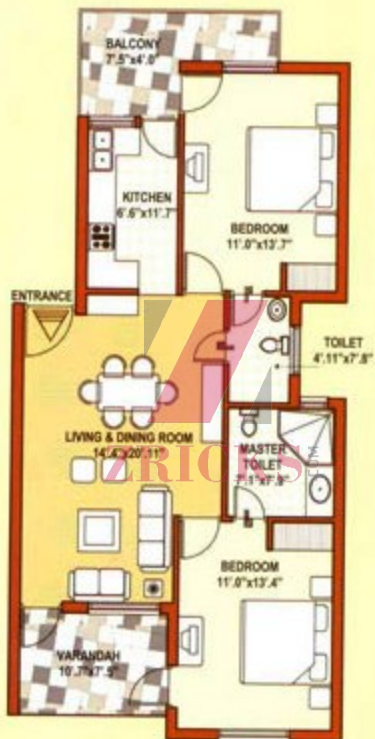

Community Park

U.I.T. Rd

ZBRICKS.COM

2 Bedroom Unit Type 3
Super Area - 1134 Sq. Ft.

2 Bedroom Unit Type 1
Super Area - 1196 Sq. Ft.

2 Bedroom Unit Type 2
Super Area - 1209 Sq. Ft.

Pick your kind of space

ZRICKS.COM

Cluster B

Pick your kind of space

3 Bedroom Unit Type 5
Super Area - 1495 Sq. Ft.

3 Bedroom Unit Type 3
Super Area - 1513 Sq. Ft.

Cluster A

3 Bedroom Unit Type 2
Super Area - 1555 Sq. Ft.

ZRICKS^{Pvt. Ltd.}