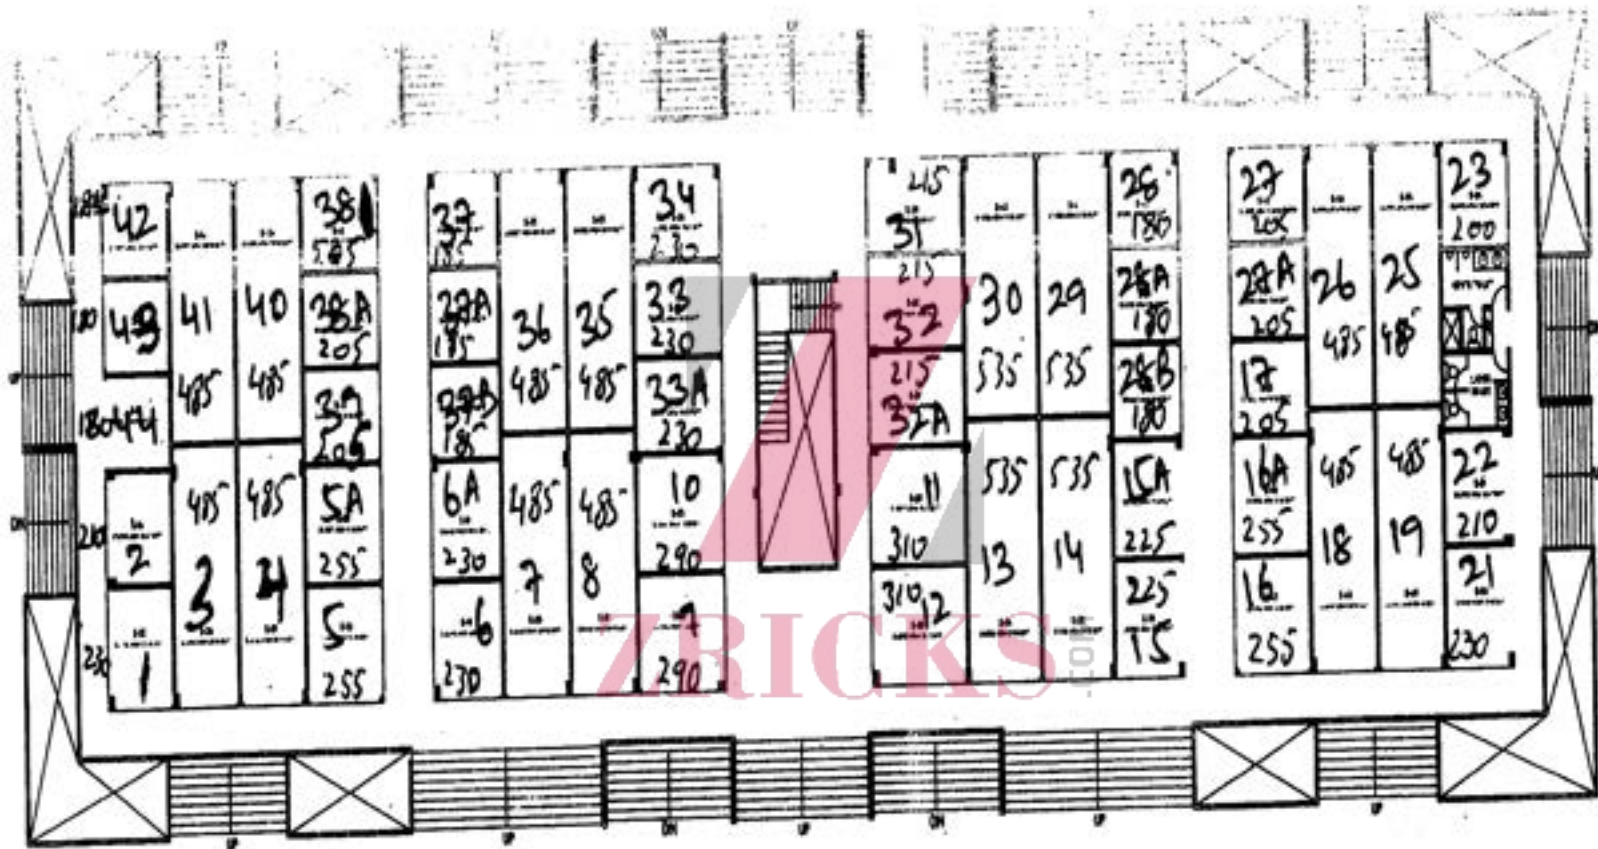

ZRICKS.COM

AURATM
PART OF UR LIFE
CHIMERA
GHAZIABAD

UPPER GROUND FLOOR PLAN
(AS / SITE)

PROJECT :-
RESIDENTIAL COMPLEX
'AURA CHIMERA',
AT KHASRA No. 1154
VILLAGE:- MUR NAGER
N.H -58, GHAZIABAD

LOWER GROUND FLOOR PLAN
(AS / SITE)

PROJECT -
RESIDENTIAL COMPLEX
"AURA CHIMERA",
AT KHASRA NO. 1034
VILLAGE- NUR NAGER
N.H -58, GHAZIABAD

Aura Chimera

Ashiana Palm Court

Ajnara Integrity

Rama Heights

LandCraft River Heights

Charms Castle

RKGIT Stadium