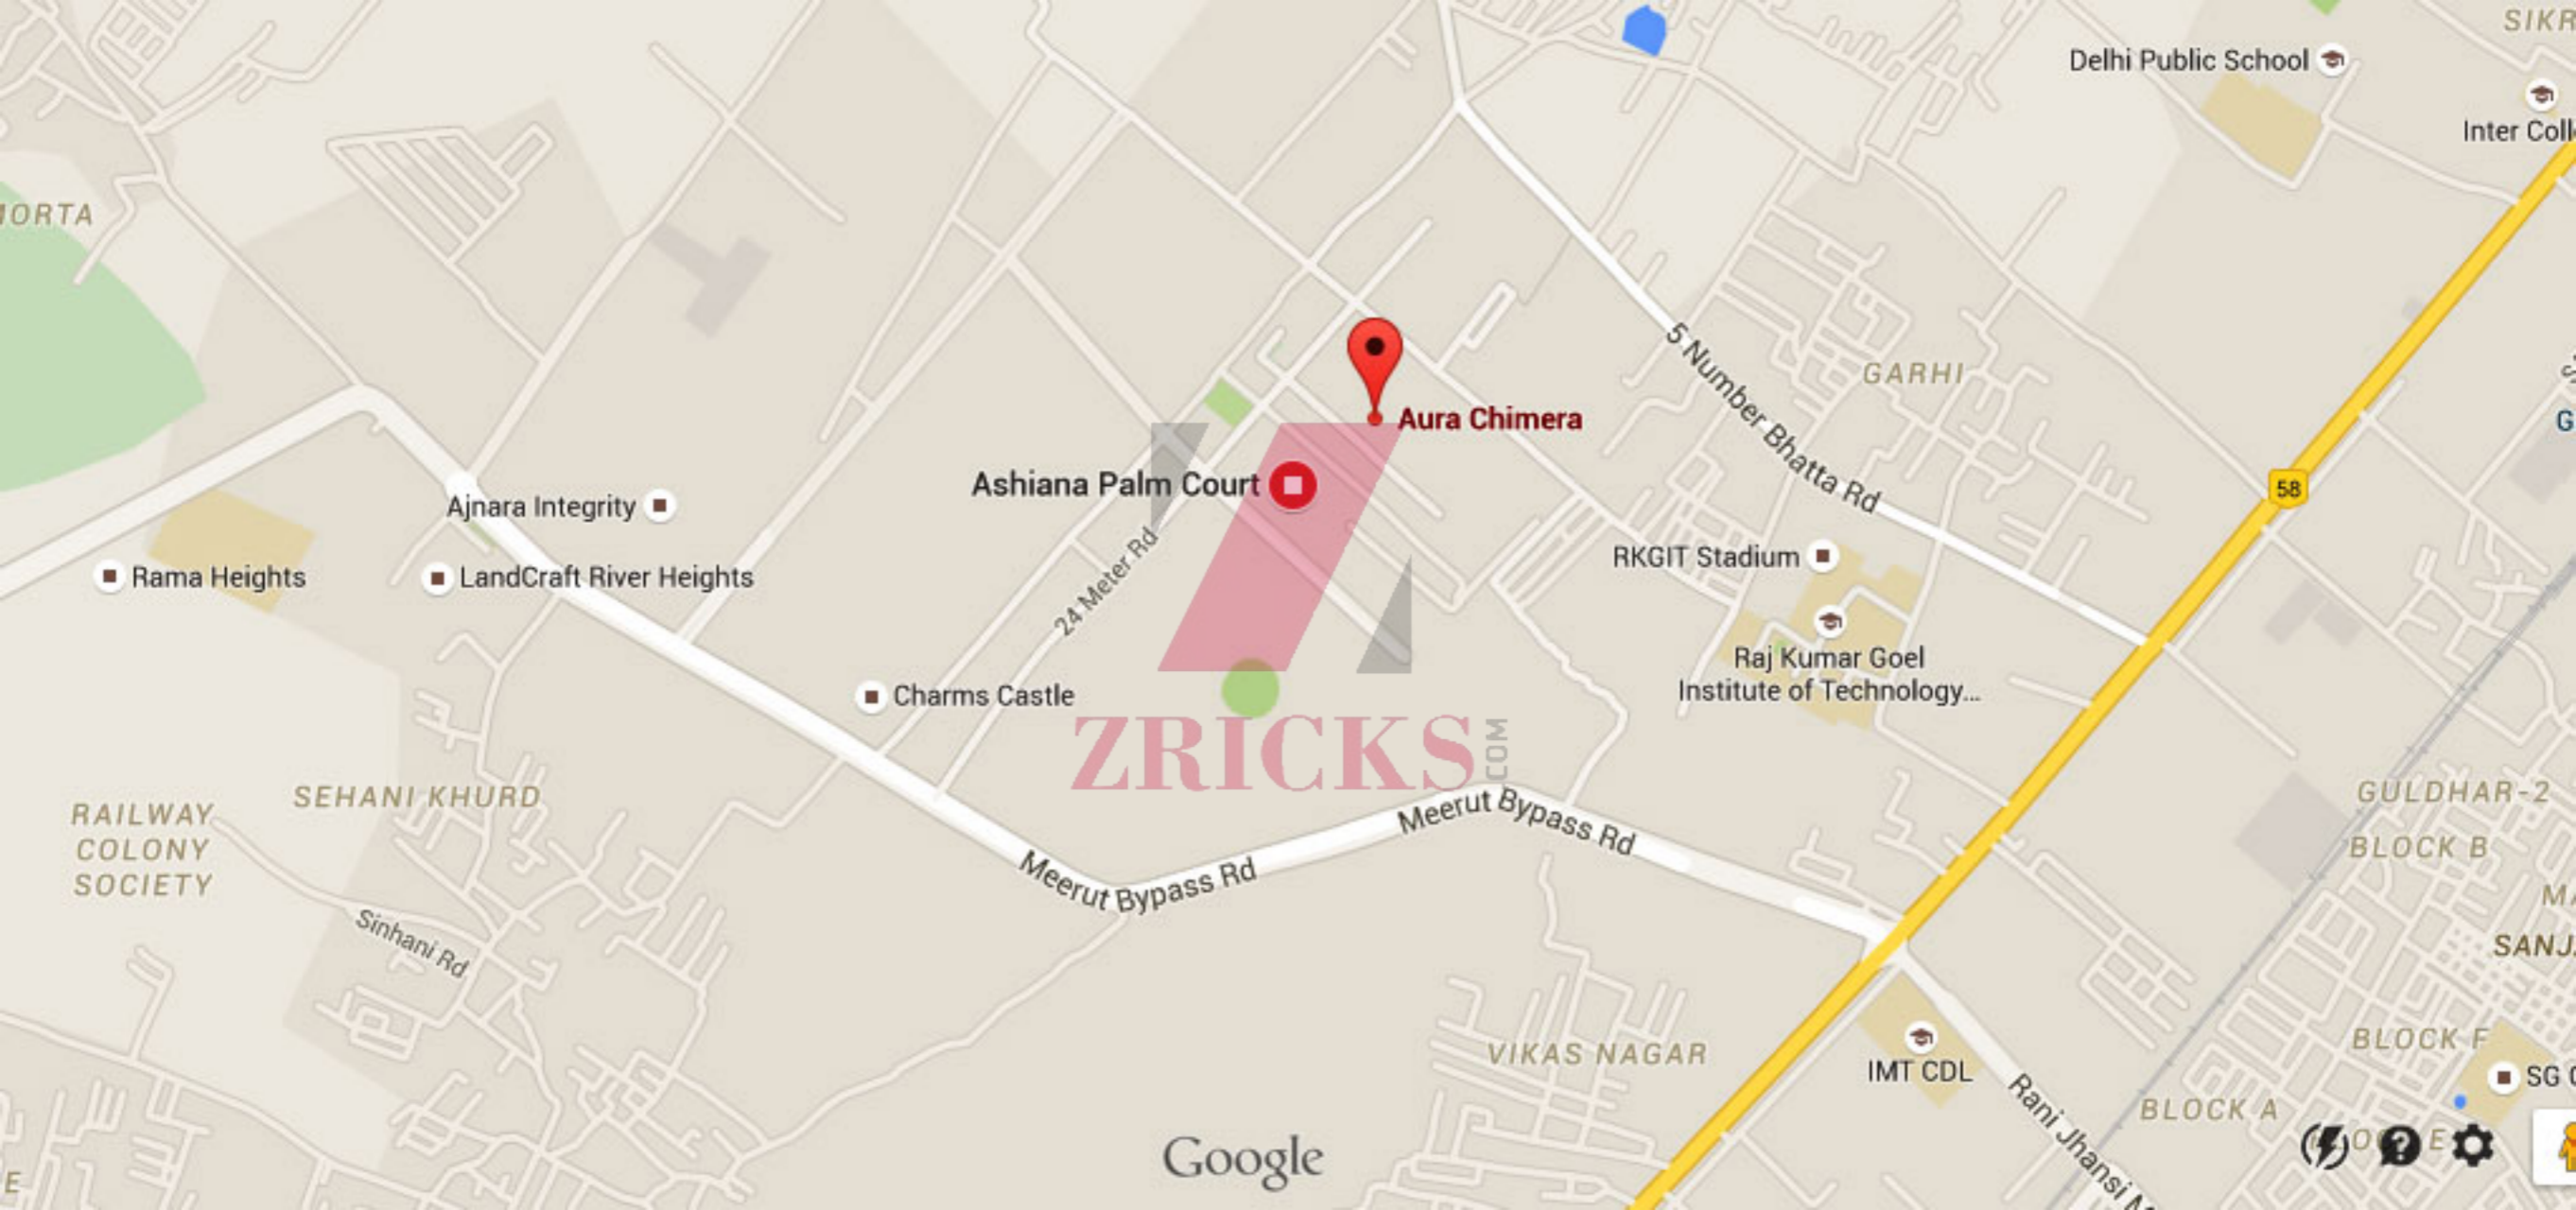

Aura Chimera

Ashiana Palm Court

Ajnara Integrity

Rama Heights

LandCraft River Heights

Charms Castle

RKGIT Stadium

Raj Kumar Goel
Institute of Technology...

Delhi Public School

Inter Coll

ZRICKS.COM

Google

58