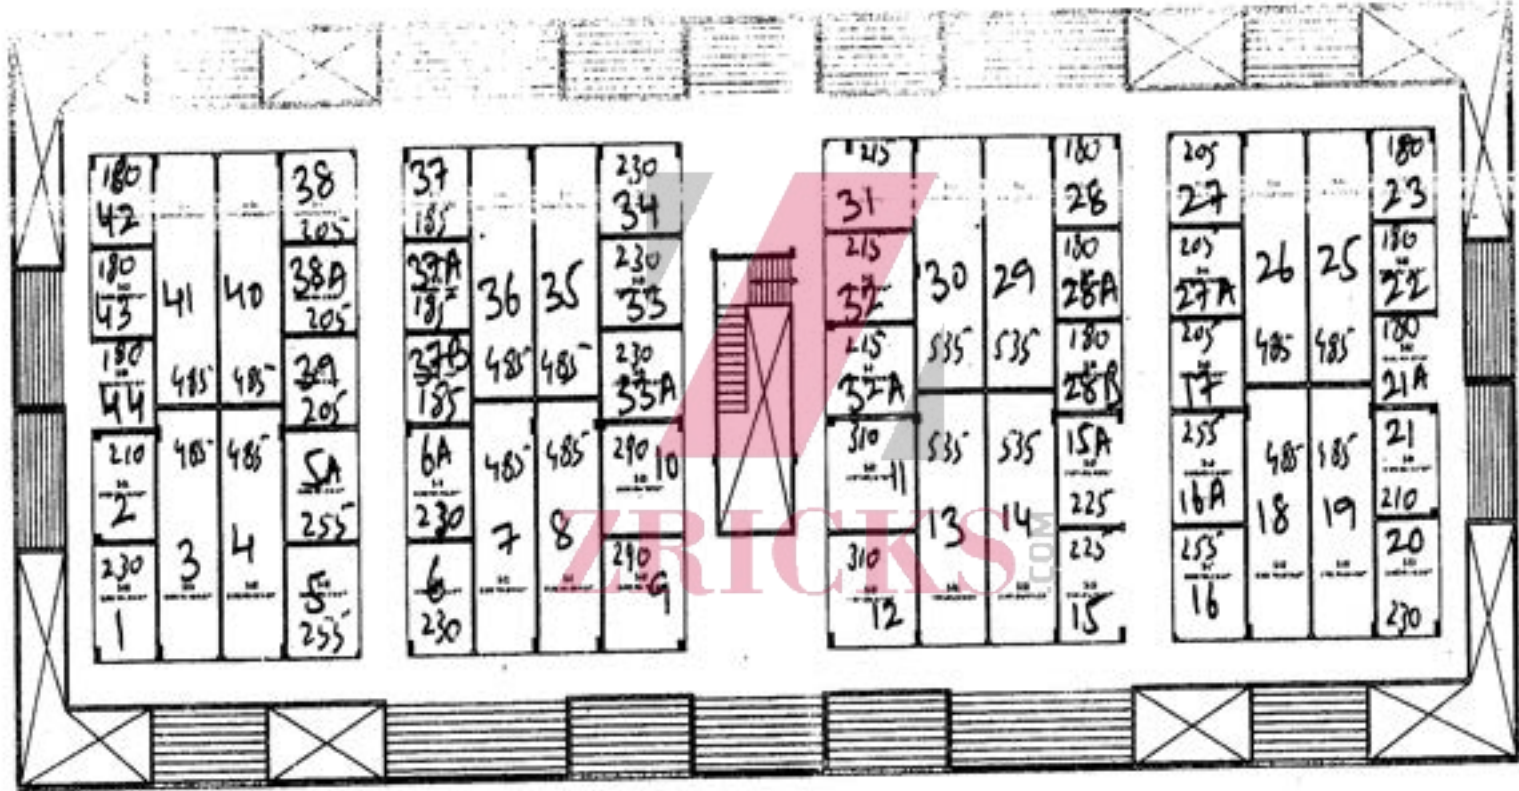

ZRICKS.COM

AURATM
PART OF UR LIFE
CHIMERA
GHAZIABAD

UPPER GROUND FLOOR PLAN
(AS / SITE)

PROJECT :-
RESIDENTIAL COMPLEX
'AURA CHIMERA',
AT KHASRA No. 1154
VILLAGE:- MUR NAGER
N.H -58, GHAZIABAD

LOWER GROUND FLOOR PLAN
(AS / SITE)

PROJECT -
RESIDENTIAL COMPLEX
"AURA CHIMERA",
AT KHASRA NO. 1034
VILLAGE- NUR NAGER
N.H -58, GHAZIABAD

Aura Chimera

Ashiana Palm Court

Ajnara Integrity

Rama Heights

LandCraft River Heights

Charms Castle

RKGIT Stadium