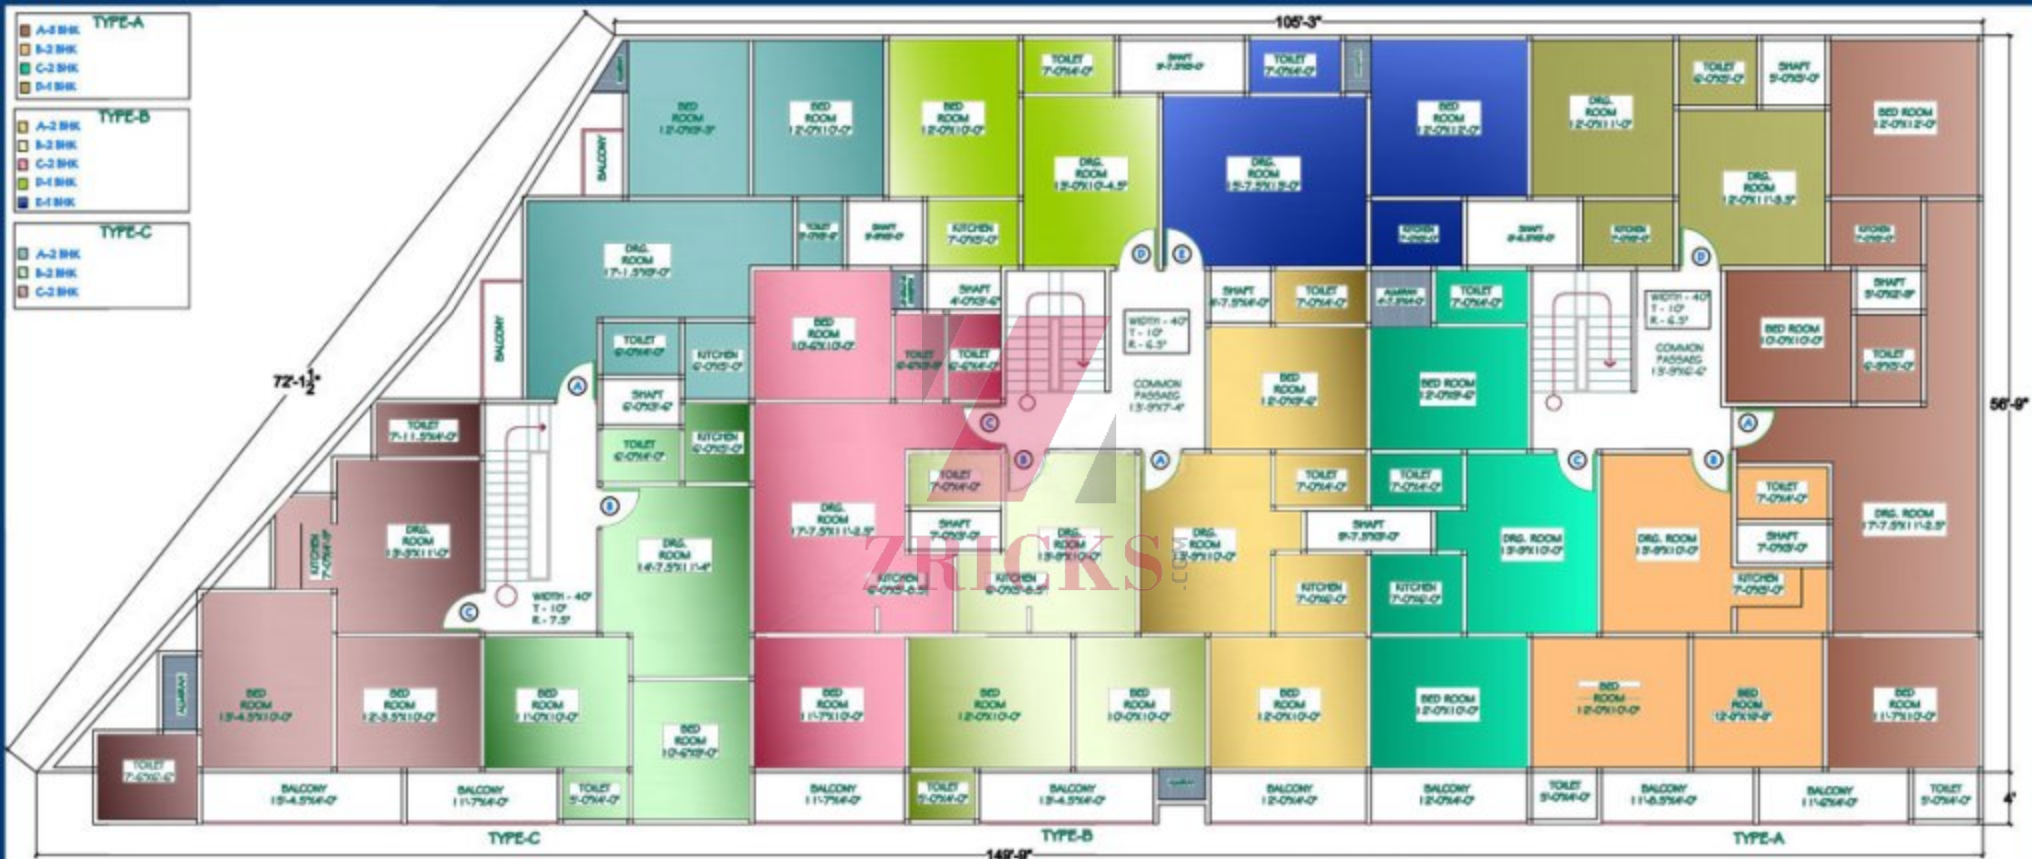

Sai Temple

Life Care Hospital

Big Water Tank

Noida Green Belt

Rajiv Gandhi Institute of Petroleum Technology

Oil Industry Development Board

Global Indian International School

*Ashi Comfort Residency*

Maurya Royal Resorts & Banquet Hall

Raghav Global School

Sector 122 main entrance

Triangular Park

ZRICKS.COM

Yadu Public School

TYPE-A

TYPE-B

TYPE-C

TYPICAL FLOOR PLAN