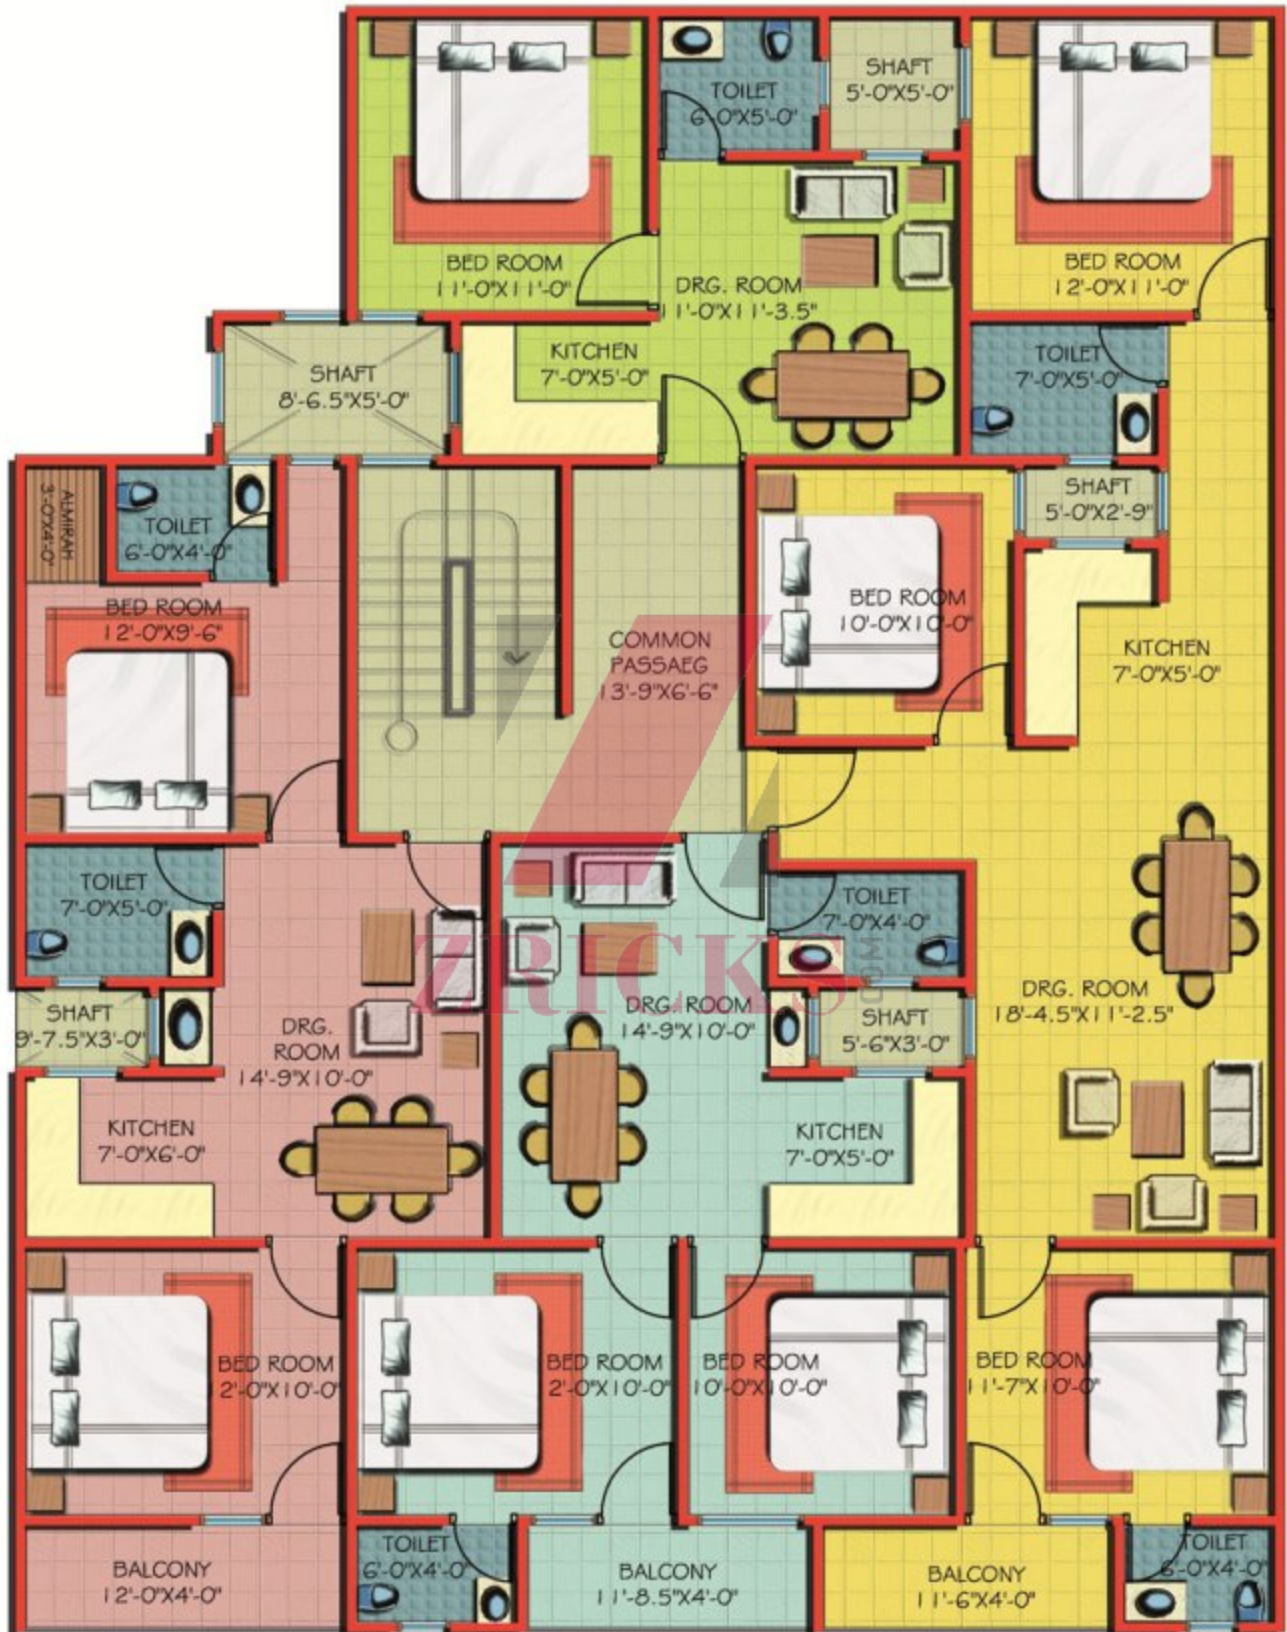

Maurya Royal Resorts & Banquet Hall

Raghav Global School

Sector 122 main entrance

Triangular Park

ZRICKS.COM

Yadu Public School

TYPE-A

TYPE-B

TYPE-C

TYPICAL FLOOR PLAN