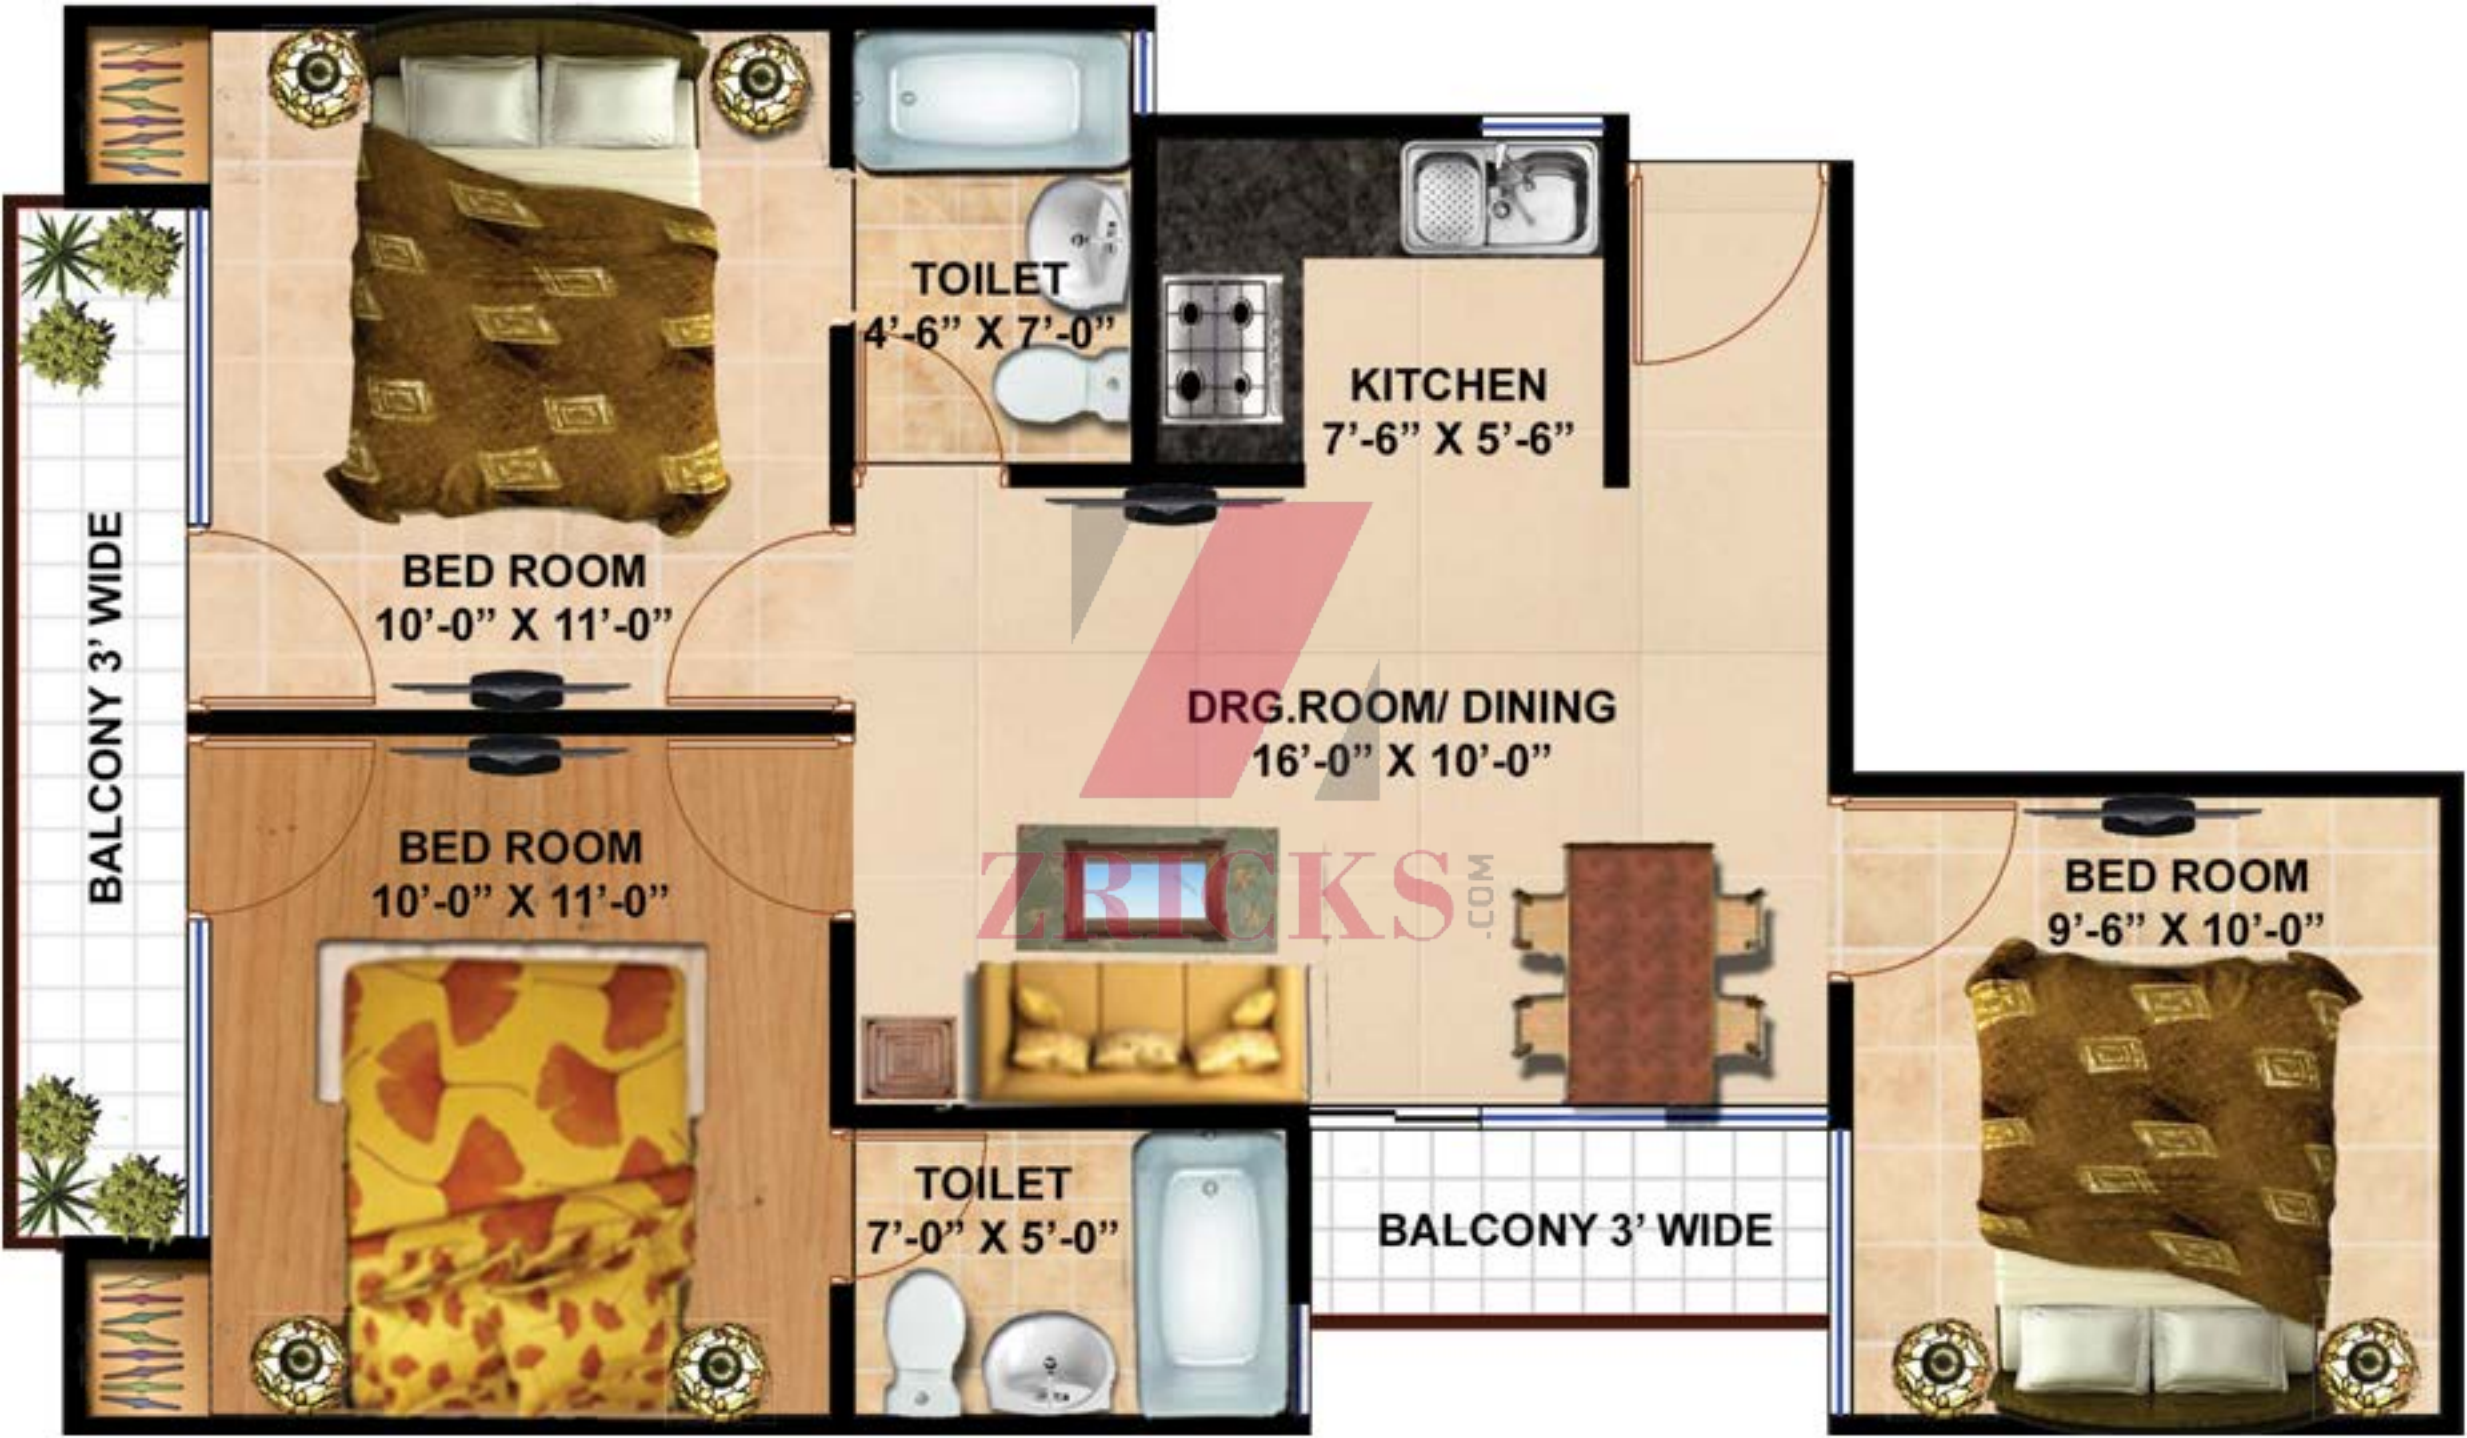

resizone  
Mangalam  
ZRICKS.COM

M  
A  
N  
G  
L  
A  
M

ERICKS.COM

3 - BHK Unit- 101

2 - BHK

Unit -106

2 - BHK Unit-105

3 - BHK Unit-102

2 - BHK Unit-103

2 - BHK Unit-104

BALCONY 3' WIDE

BED ROOM  
10'-0" X 11'-0"

BED ROOM  
10'-0" X 11'-0"

TOILET  
4'-6" X 7'-0"

KITCHEN  
7'-6" X 5'-6"

DRG.ROOM/ DINING  
16'-0" X 10'-0"

TOILET  
7'-0" X 5'-0"

BALCONY 3' WIDE

BED ROOM  
9'-6" X 10'-0"

Fixture & Fittings: Modular Electric switches of Anchor, Legrand or equivalent; fans & lights in drawing & dining rooms

Walls: Designer, concept paint with combination of texture & rich plastic emulsion