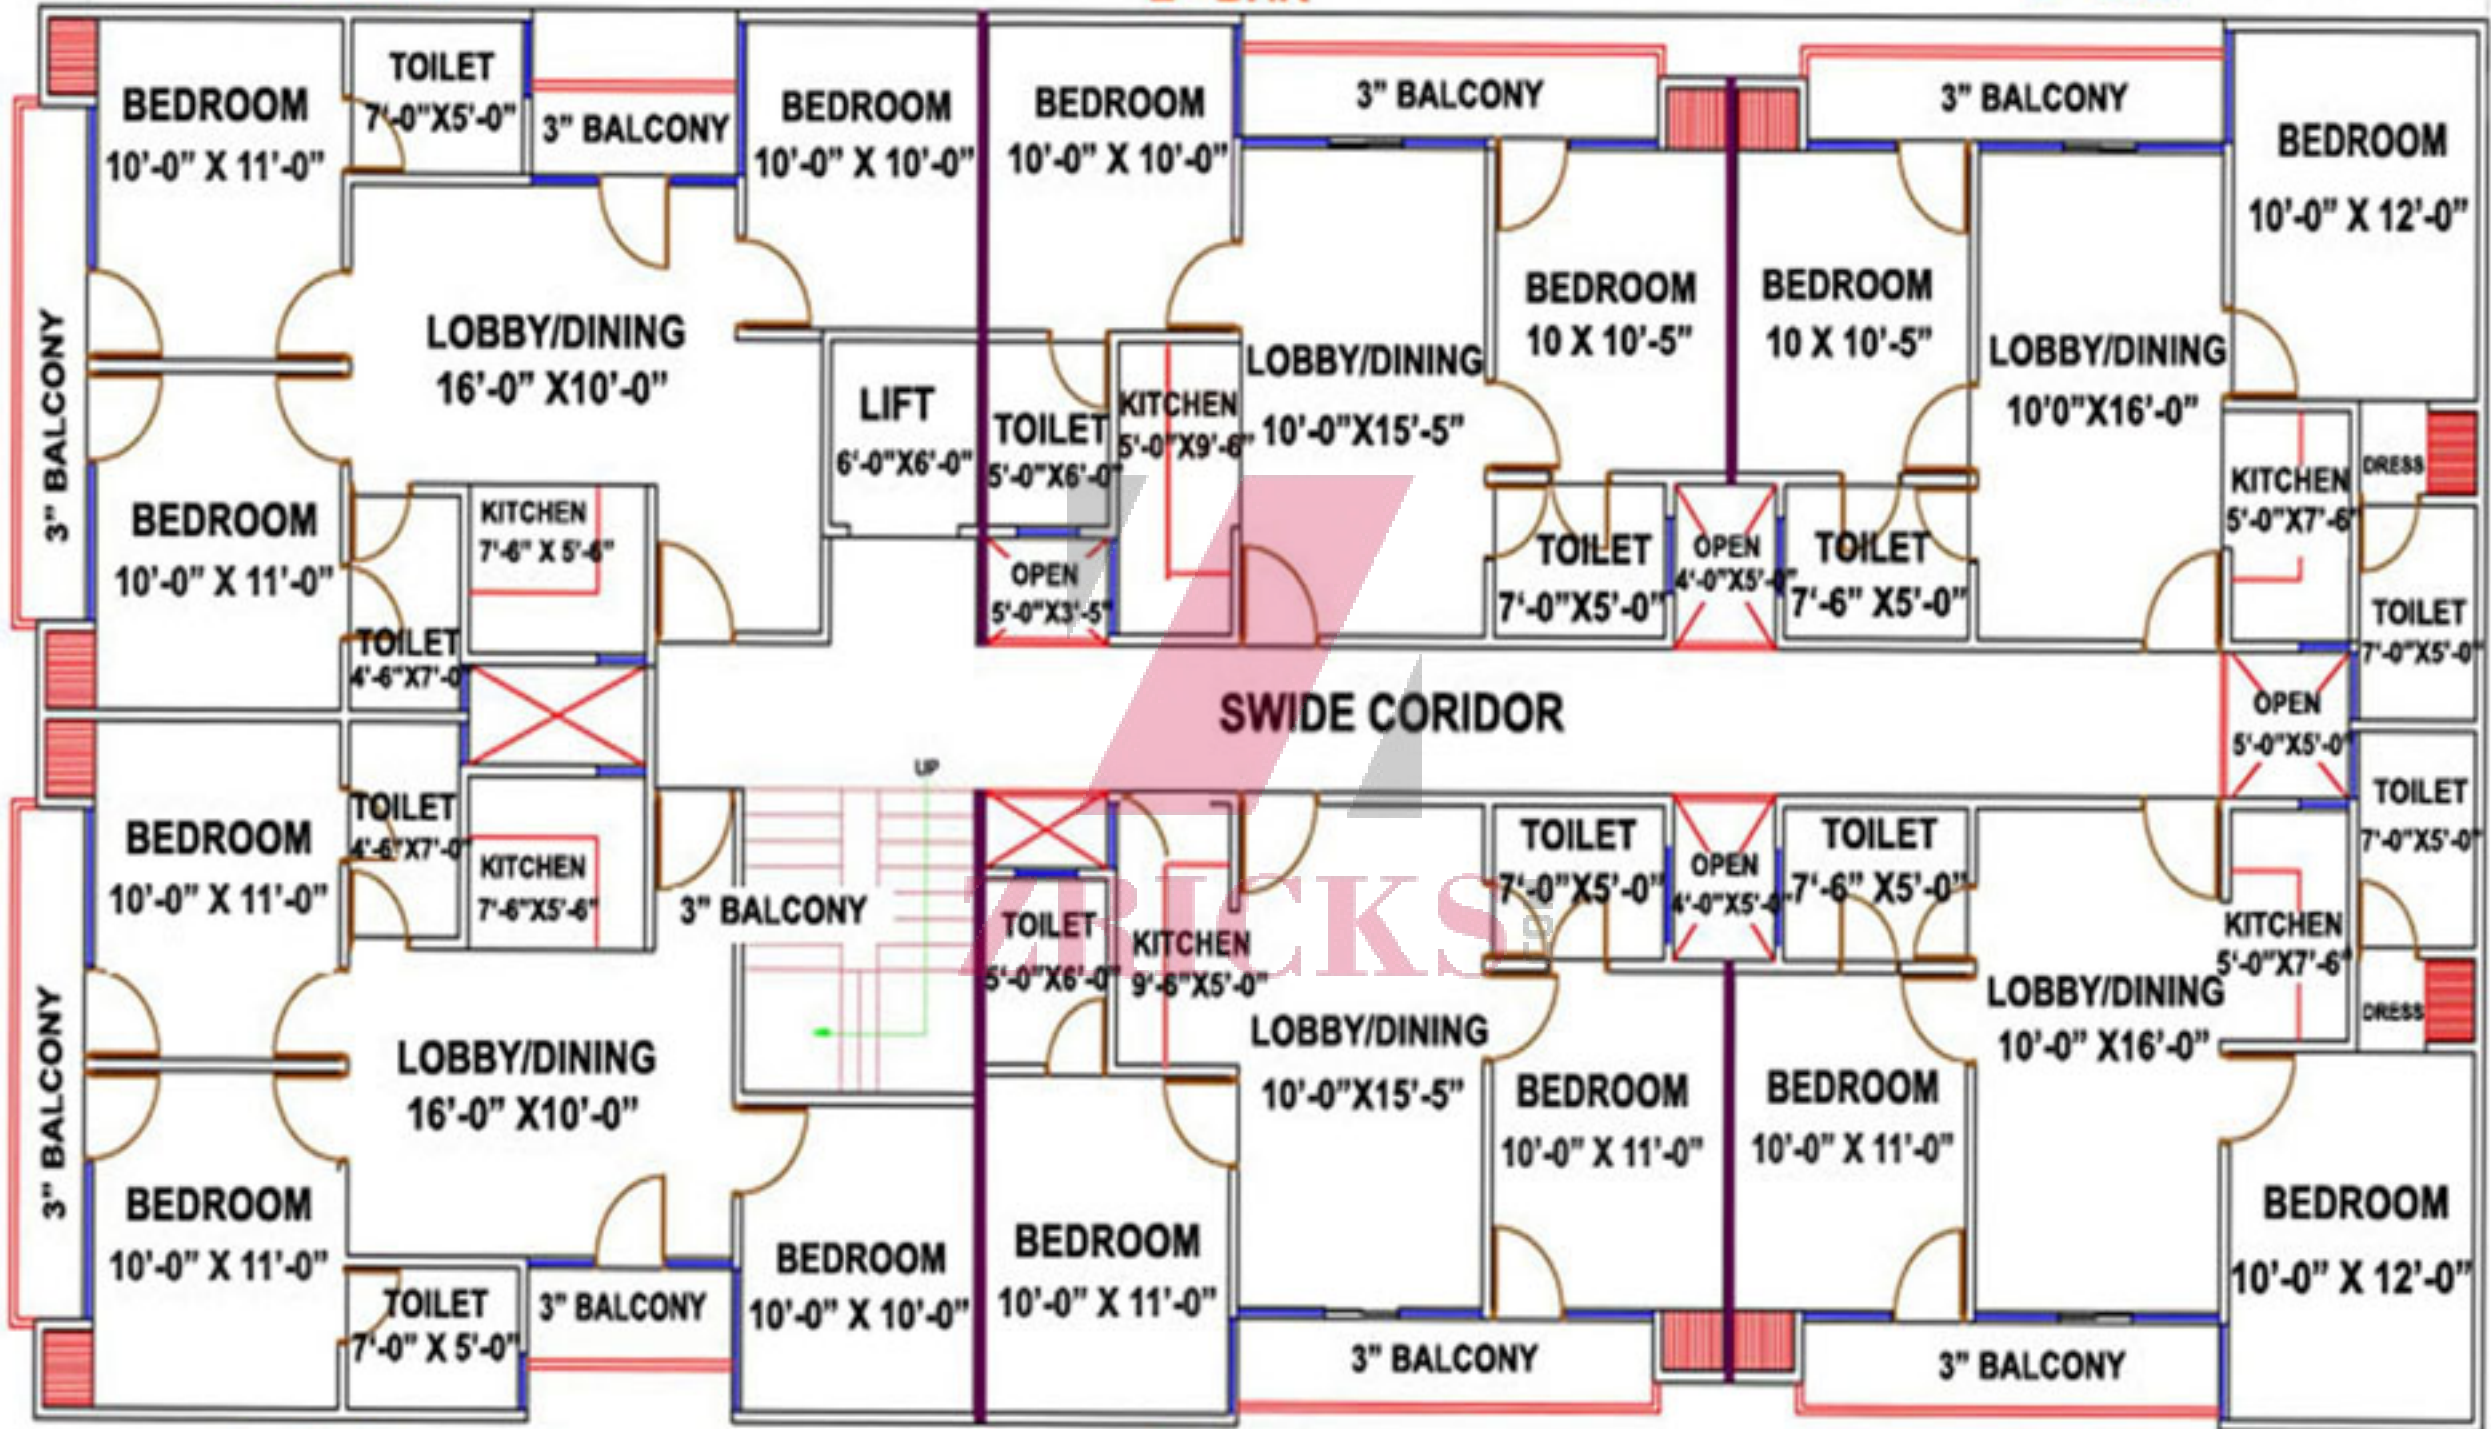

resizone  
Mangalam  
ZRICKS.COM

M  
A  
N  
G  
L  
A  
M

ERICKS.COM

3 - BHK Unit- 101

2 - BHK

Unit -106

2 - BHK Unit-105

3 - BHK Unit-102

2 - BHK Unit-103

2 - BHK Unit-104

BALCONY 3' WIDE

BED ROOM  
10'-0" X 11'-0"

BED ROOM  
10'-0" X 11'-0"

TOILET  
4'-6" X 7'-0"

KITCHEN  
7'-6" X 5'-6"

DRG.ROOM/ DINING  
16'-0" X 10'-0"

TOILET  
7'-0" X 5'-0"

BALCONY 3' WIDE

BED ROOM  
9'-6" X 10'-0"