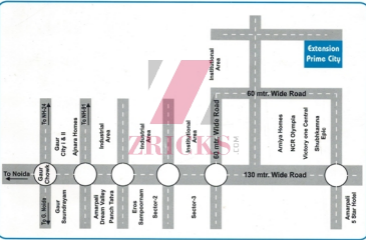

Presents

We deliver believe ..

Extension Prime City

Vill. Baidpura, Near Sector-12, Greater Noida West (Noida Extn.)

ZIRCKS.COM

LOCATION MAP

LAYOUT PLAN

R. K. International School

PROJECT FEATURES

- + Gated Entry
- + RCC & Interlocking Tiles Road
- + Separate Transformer for Electricity
- + Sewer Connectivity

DISTANCE FROM

- + 30 min. drive from Fortis Hospital, Noida
- + 20 min. drive from Metro City Center, Noida
- + 10 min. drive from Noida
- + 35 min drive from Kalindi Kunj, Delhi
Connected with FNG Highway