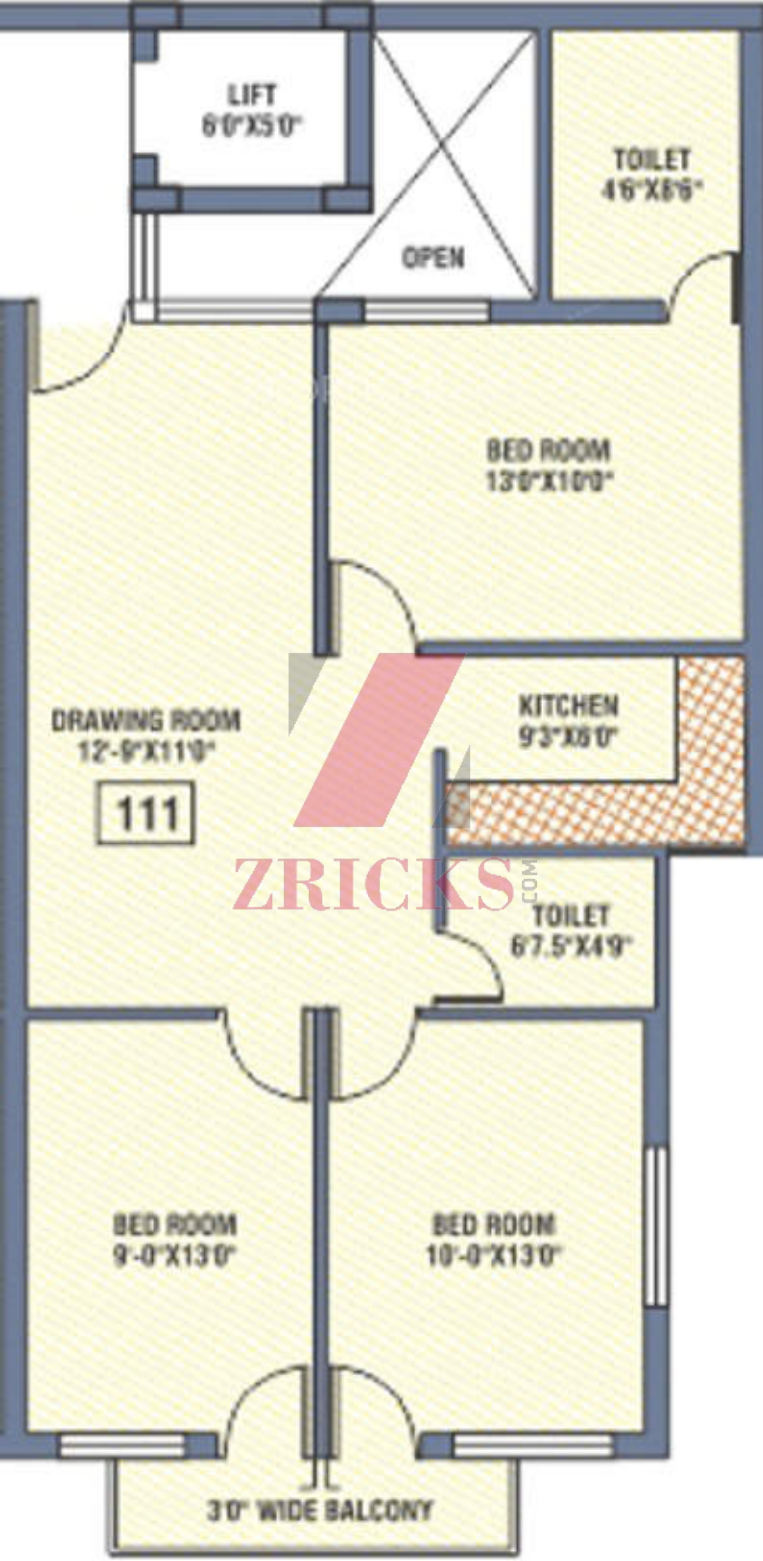

INDUS
KRISHNA APARTMENT
2/3 BHK Luxury Apartment

The pleasure way of life...

TOILET
7'4" X 5'0"

BALCONY
3'-0" WIDE

BED ROOM
9'8" X 11'0"

KITCHEN
8'3" X 6'8"

TOILET
6'-7.5" X 4'-7.5"

OPEN

BALCONY
3'0" WIDE

DRAWING ROOM
14'-8.25" X 9'6"

BED ROOM
9'6" X 11'6"

ZRICKS

Floor Plan

OLD SOHNA ROAD

ZRICKS.COM

Location Plan

NOT TO SCALE