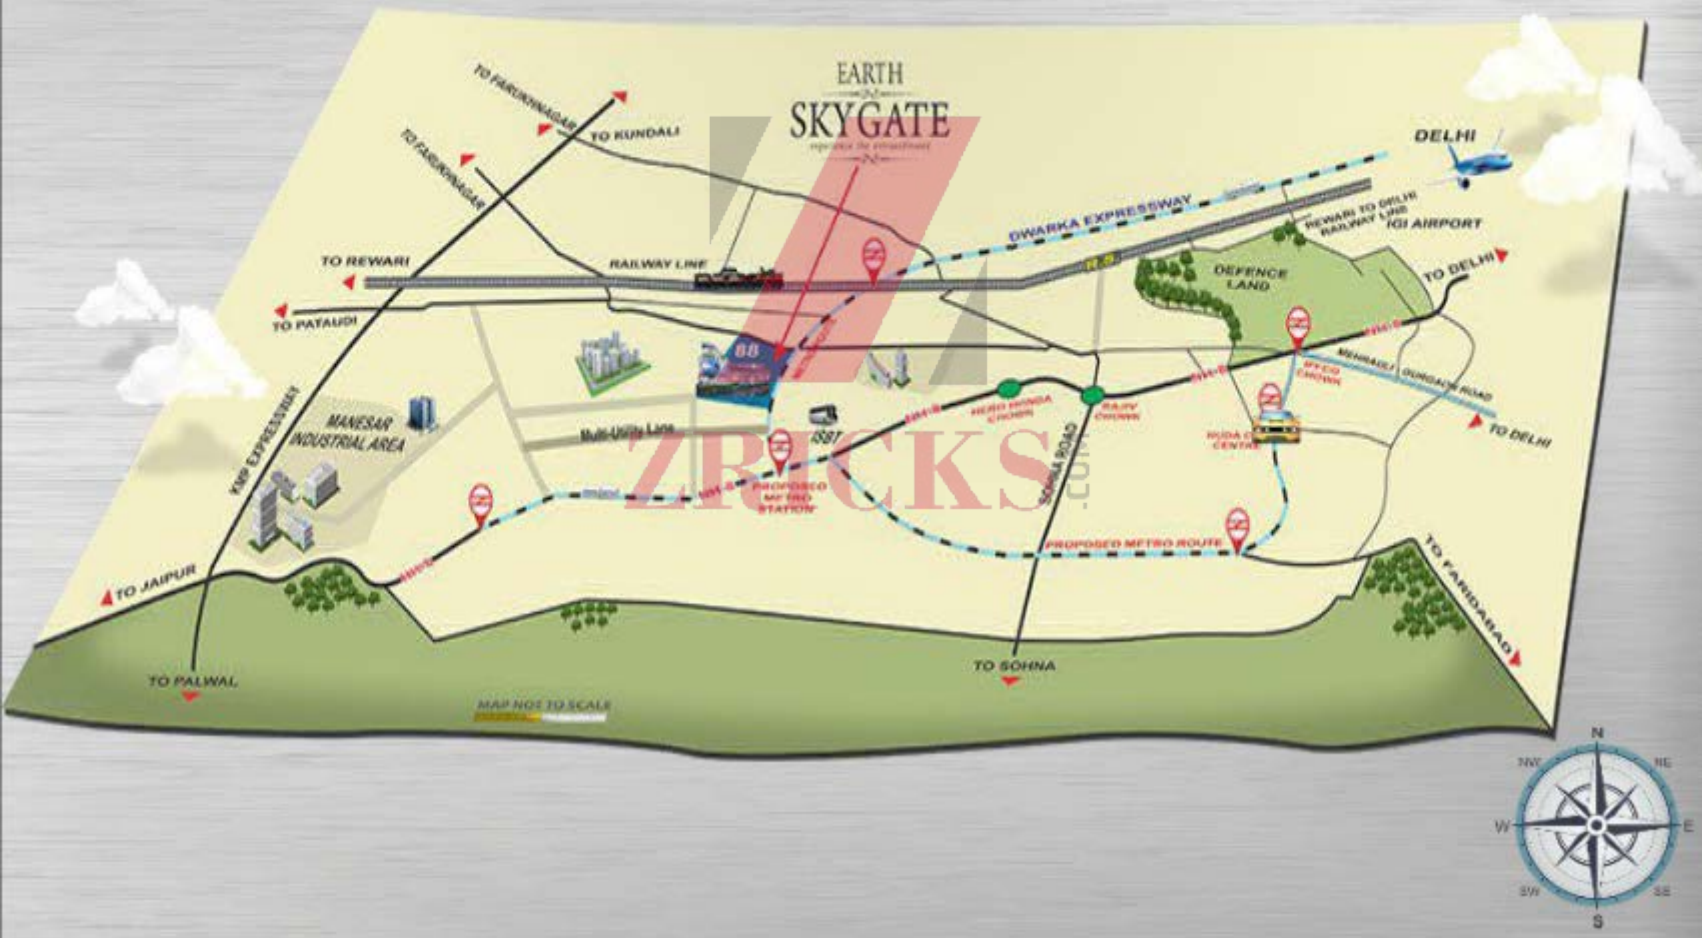

Kingdom of Dreams (India)

Sea World (Australia)

Crystal Mosque TTI (Malaysia)

Warner Brothers Movie World (Australia)

25 Years of
Experience

No.1 Australian Multi-National
Corporation

10+ High Quality Themed
Tourist Attractions

- Master Planning • Theme Parks • Water Parks • Entertainment Centres • Casinos, Resorts & Convention Centres
- Zoos, Museums & Cultural Attractions • Interiors & Retail • Facades, Sculptures & Show Sets

Neighbourhood...

where you are close to everywhere!

Neighbourhood...

where you are close to everywhere!

- Well-connected to Dwarka Expressway, Gurgaon
- 135 Metres Wide Sector Road on the front while 60 Metres Road
- Corridor towards the north-west side
- Manesar Industrial Area is 15 mins away
- 30 Minutes drive from IGI Airport
- 15 Mins from IFFCO Chowk
- 34 Residential Projects in the vicinity
- More than 25,000 residential apartments under construction in the neighbourhood
- Walking distance from the proposed Metro
- Proximity to NH8
- World-class hospitals, modern schools and hotels in close vicinity