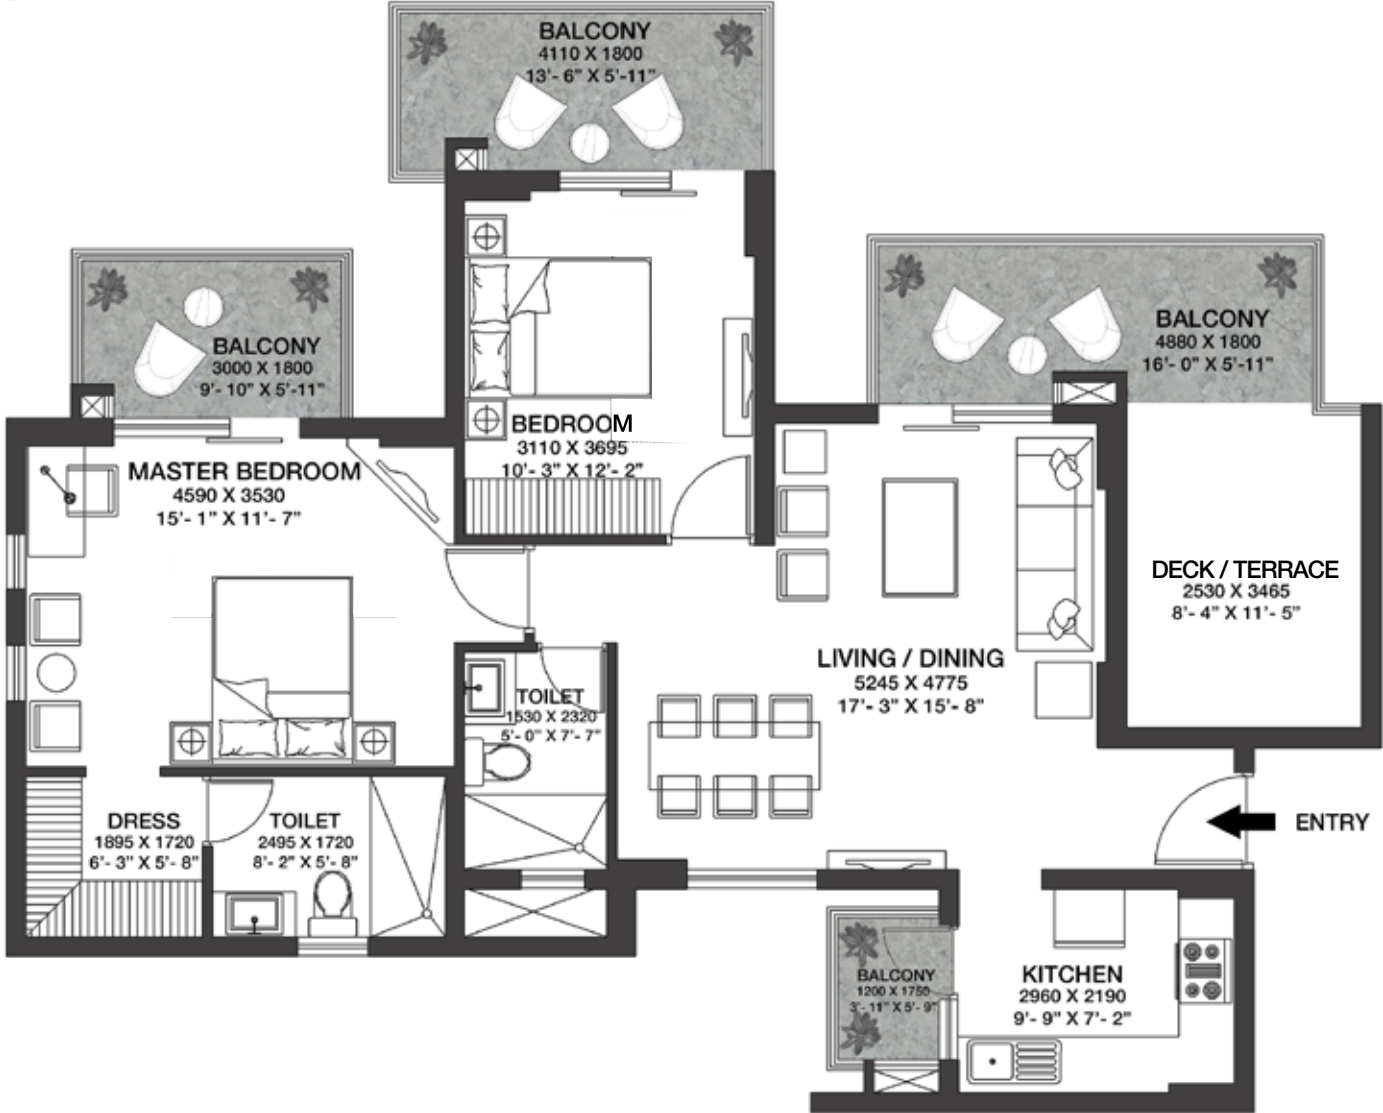

GODREJ NATURE+

SECTOR 33, SOHNA

GODREJ NATURE+

SECTOR 33, SOHNA

2 BHK

GODREJ NATURE+

SECTOR 33, SOHNA

2 BHK WITH PRIVATE DECK / TERRACE

GODREJ NATURE+

SECTOR 33, SOHNA

2 BHK SUITE WITH PRIVATE DECK / TERRACE

GODREJ NATURE+

SECTOR 33, SOHNA

3 BHK (2 BEDROOM WITH KIDS / STUDY / GUEST ROOM)

GODREJ NATURE+

SECTOR 33, SOHNA

3 BHK WITH UTILITY (TYPE - A)

GODREJ NATURE+

SECTOR 33, SOHNA

3 BHK WITH UTILITY (TYPE - B)