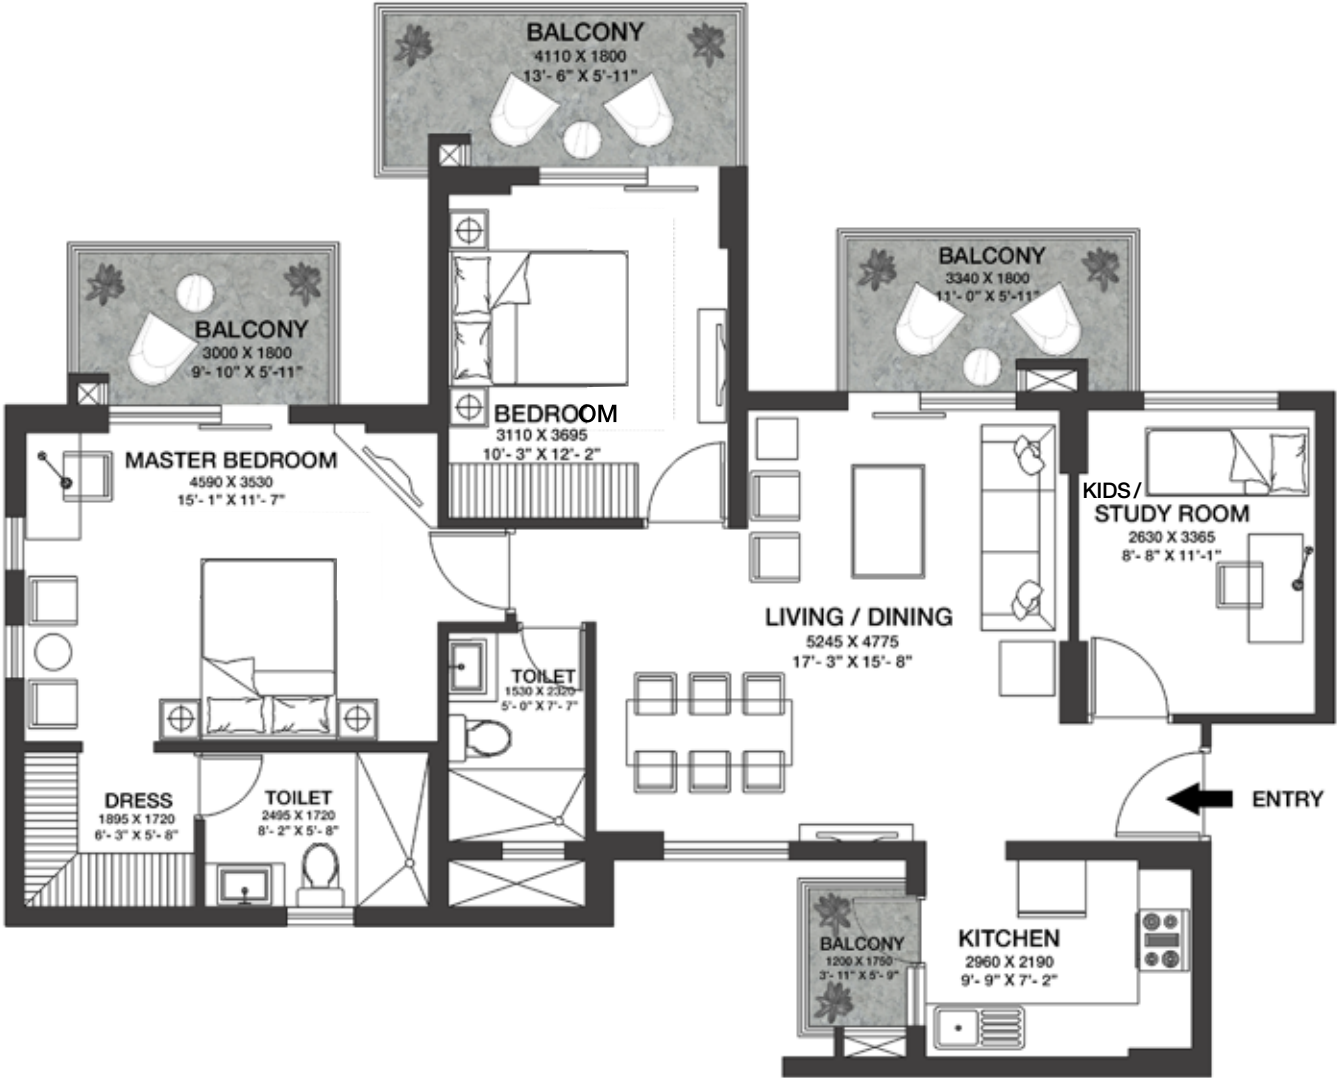

GODREJ NATURE+

SECTOR 33, SOHNA

GODREJ NATURE+

SECTOR 33, SOHNA

2 BHK

GODREJ NATURE+

SECTOR 33, SOHNA

2 BHK WITH PRIVATE DECK / TERRACE

GODREJ NATURE+

SECTOR 33, SOHNA

2 BHK SUITE WITH PRIVATE DECK / TERRACE

GODREJ NATURE+

SECTOR 33, SOHNA

3 BHK (2 BEDROOM WITH KIDS / STUDY / GUEST ROOM)

GODREJ NATURE+

SECTOR 33, SOHNA

3 BHK WITH UTILITY (TYPE - A)

GODREJ NATURE+

SECTOR 33, SOHNA

3 BHK WITH UTILITY (TYPE - B)