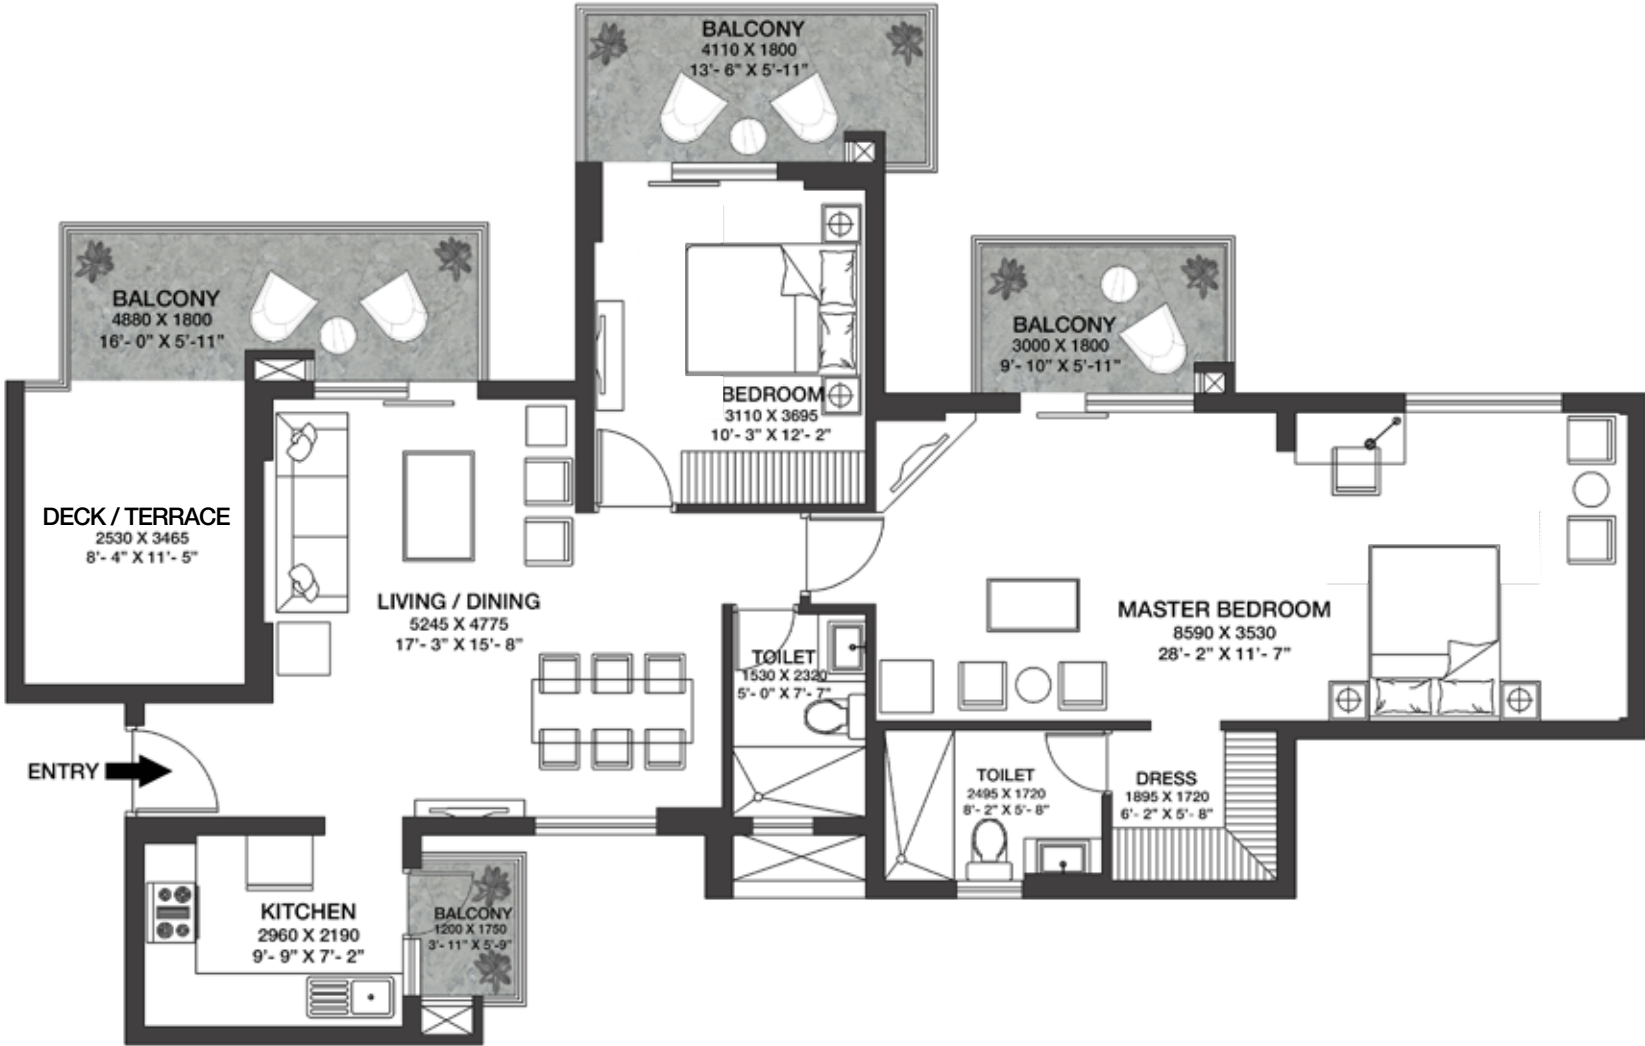

GODREJ NATURE+

SECTOR 33, SOHNA

GODREJ NATURE+

SECTOR 33, SOHNA

2 BHK

GODREJ NATURE+

SECTOR 33, SOHNA

2 BHK WITH PRIVATE DECK / TERRACE

GODREJ NATURE+

SECTOR 33, SOHNA

2 BHK SUITE WITH PRIVATE DECK / TERRACE

GODREJ NATURE+

SECTOR 33, SOHNA

3 BHK (2 BEDROOM WITH KIDS / STUDY / GUEST ROOM)

GODREJ NATURE+

SECTOR 33, SOHNA

3 BHK WITH UTILITY (TYPE - A)

GODREJ NATURE+

SECTOR 33, SOHNA

3 BHK WITH UTILITY (TYPE - B)