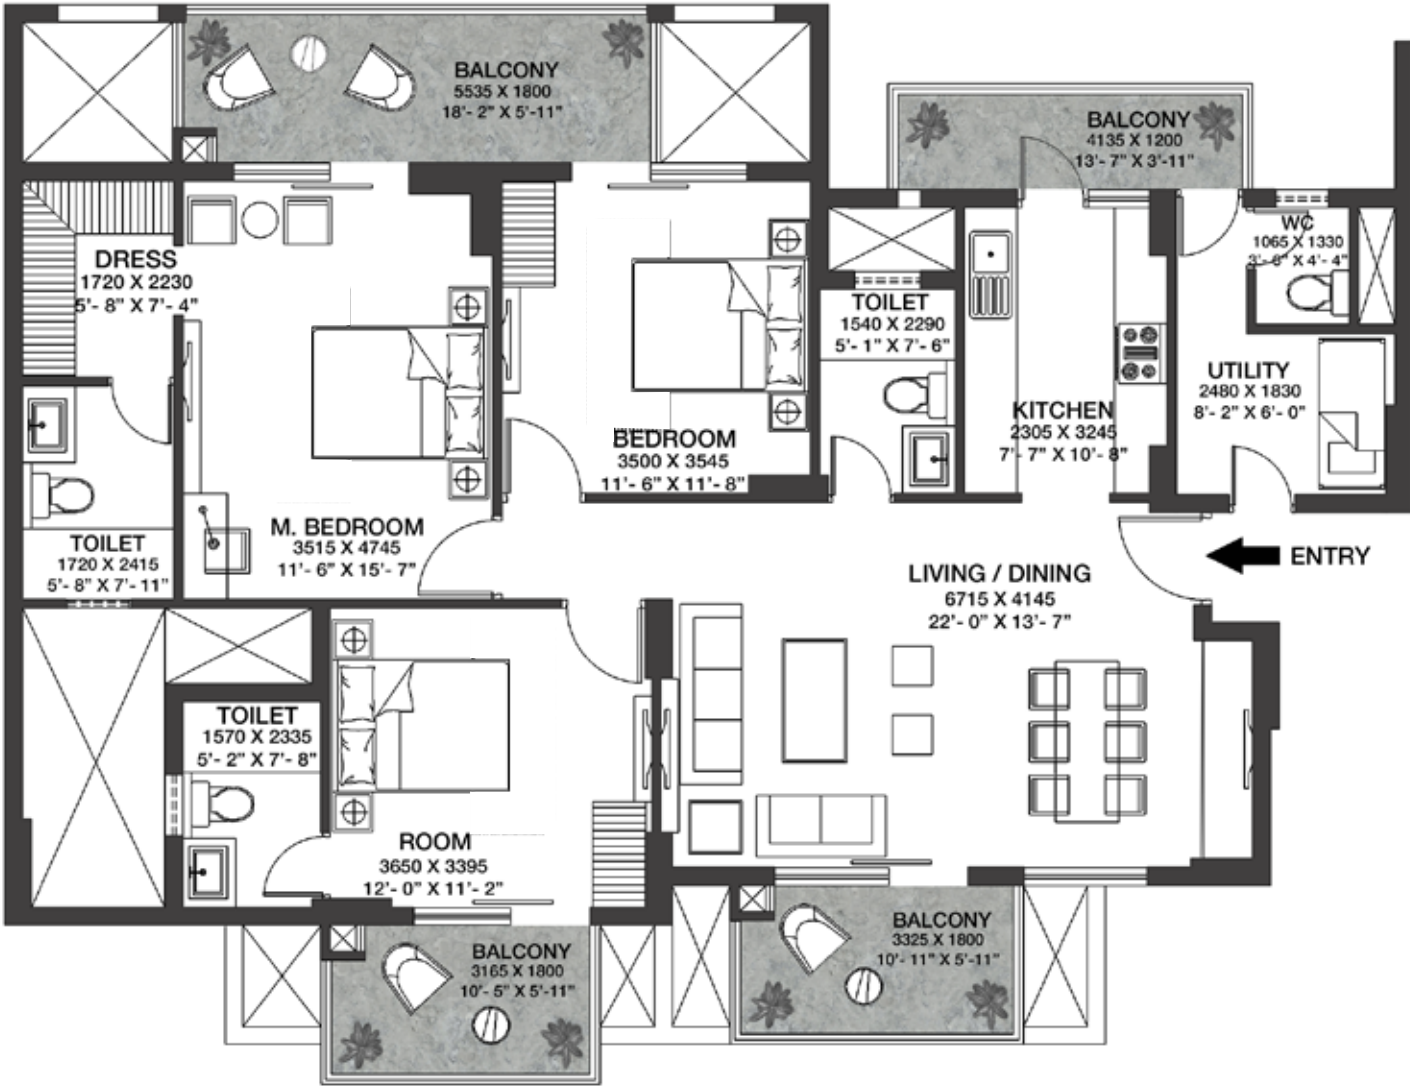

GODREJ NATURE+

SECTOR 33, SOHNA

GODREJ NATURE+

SECTOR 33, SOHNA

2 BHK

GODREJ NATURE+

SECTOR 33, SOHNA

2 BHK WITH PRIVATE DECK / TERRACE

GODREJ NATURE+

SECTOR 33, SOHNA

2 BHK SUITE WITH PRIVATE DECK / TERRACE

GODREJ NATURE+

SECTOR 33, SOHNA

3 BHK (2 BEDROOM WITH KIDS / STUDY / GUEST ROOM)

GODREJ NATURE+

SECTOR 33, SOHNA

3 BHK WITH UTILITY (TYPE - A)

GODREJ NATURE+

SECTOR 33, SOHNA

3 BHK WITH UTILITY (TYPE - B)