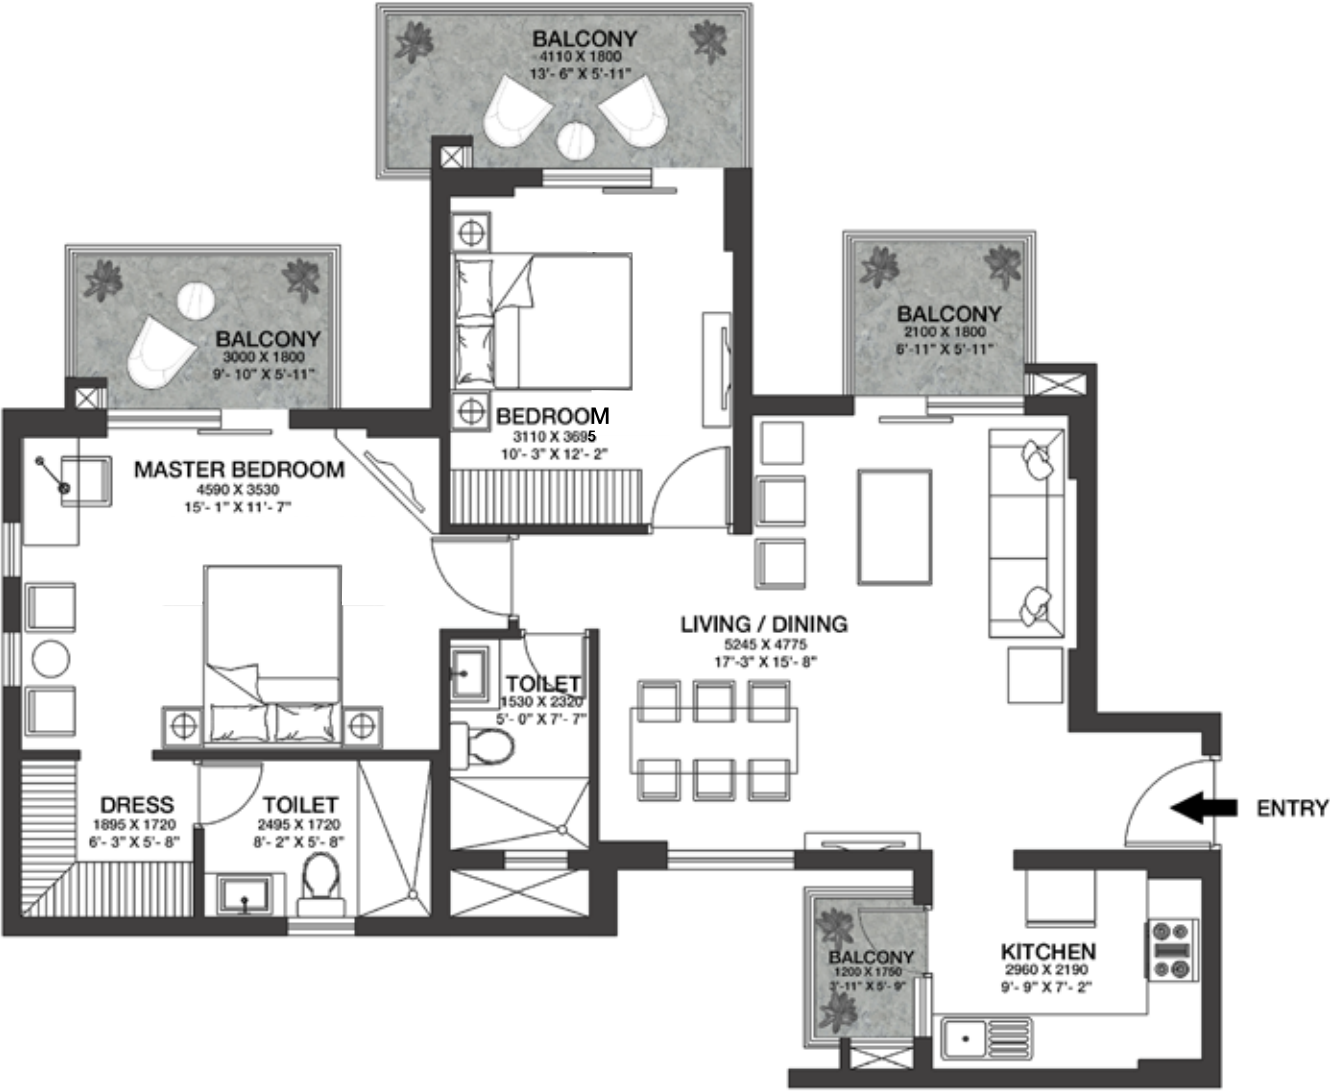

GODREJ NATURE+

SECTOR 33, SOHNA

GODREJ NATURE+

SECTOR 33, SOHNA

2 BHK

GODREJ NATURE+

SECTOR 33, SOHNA

2 BHK WITH PRIVATE DECK / TERRACE

GODREJ NATURE+

SECTOR 33, SOHNA

2 BHK SUITE WITH PRIVATE DECK / TERRACE

GODREJ NATURE+

SECTOR 33, SOHNA

3 BHK (2 BEDROOM WITH KIDS / STUDY / GUEST ROOM)

GODREJ NATURE+

SECTOR 33, SOHNA

3 BHK WITH UTILITY (TYPE - A)

GODREJ NATURE+

SECTOR 33, SOHNA

3 BHK WITH UTILITY (TYPE - B)