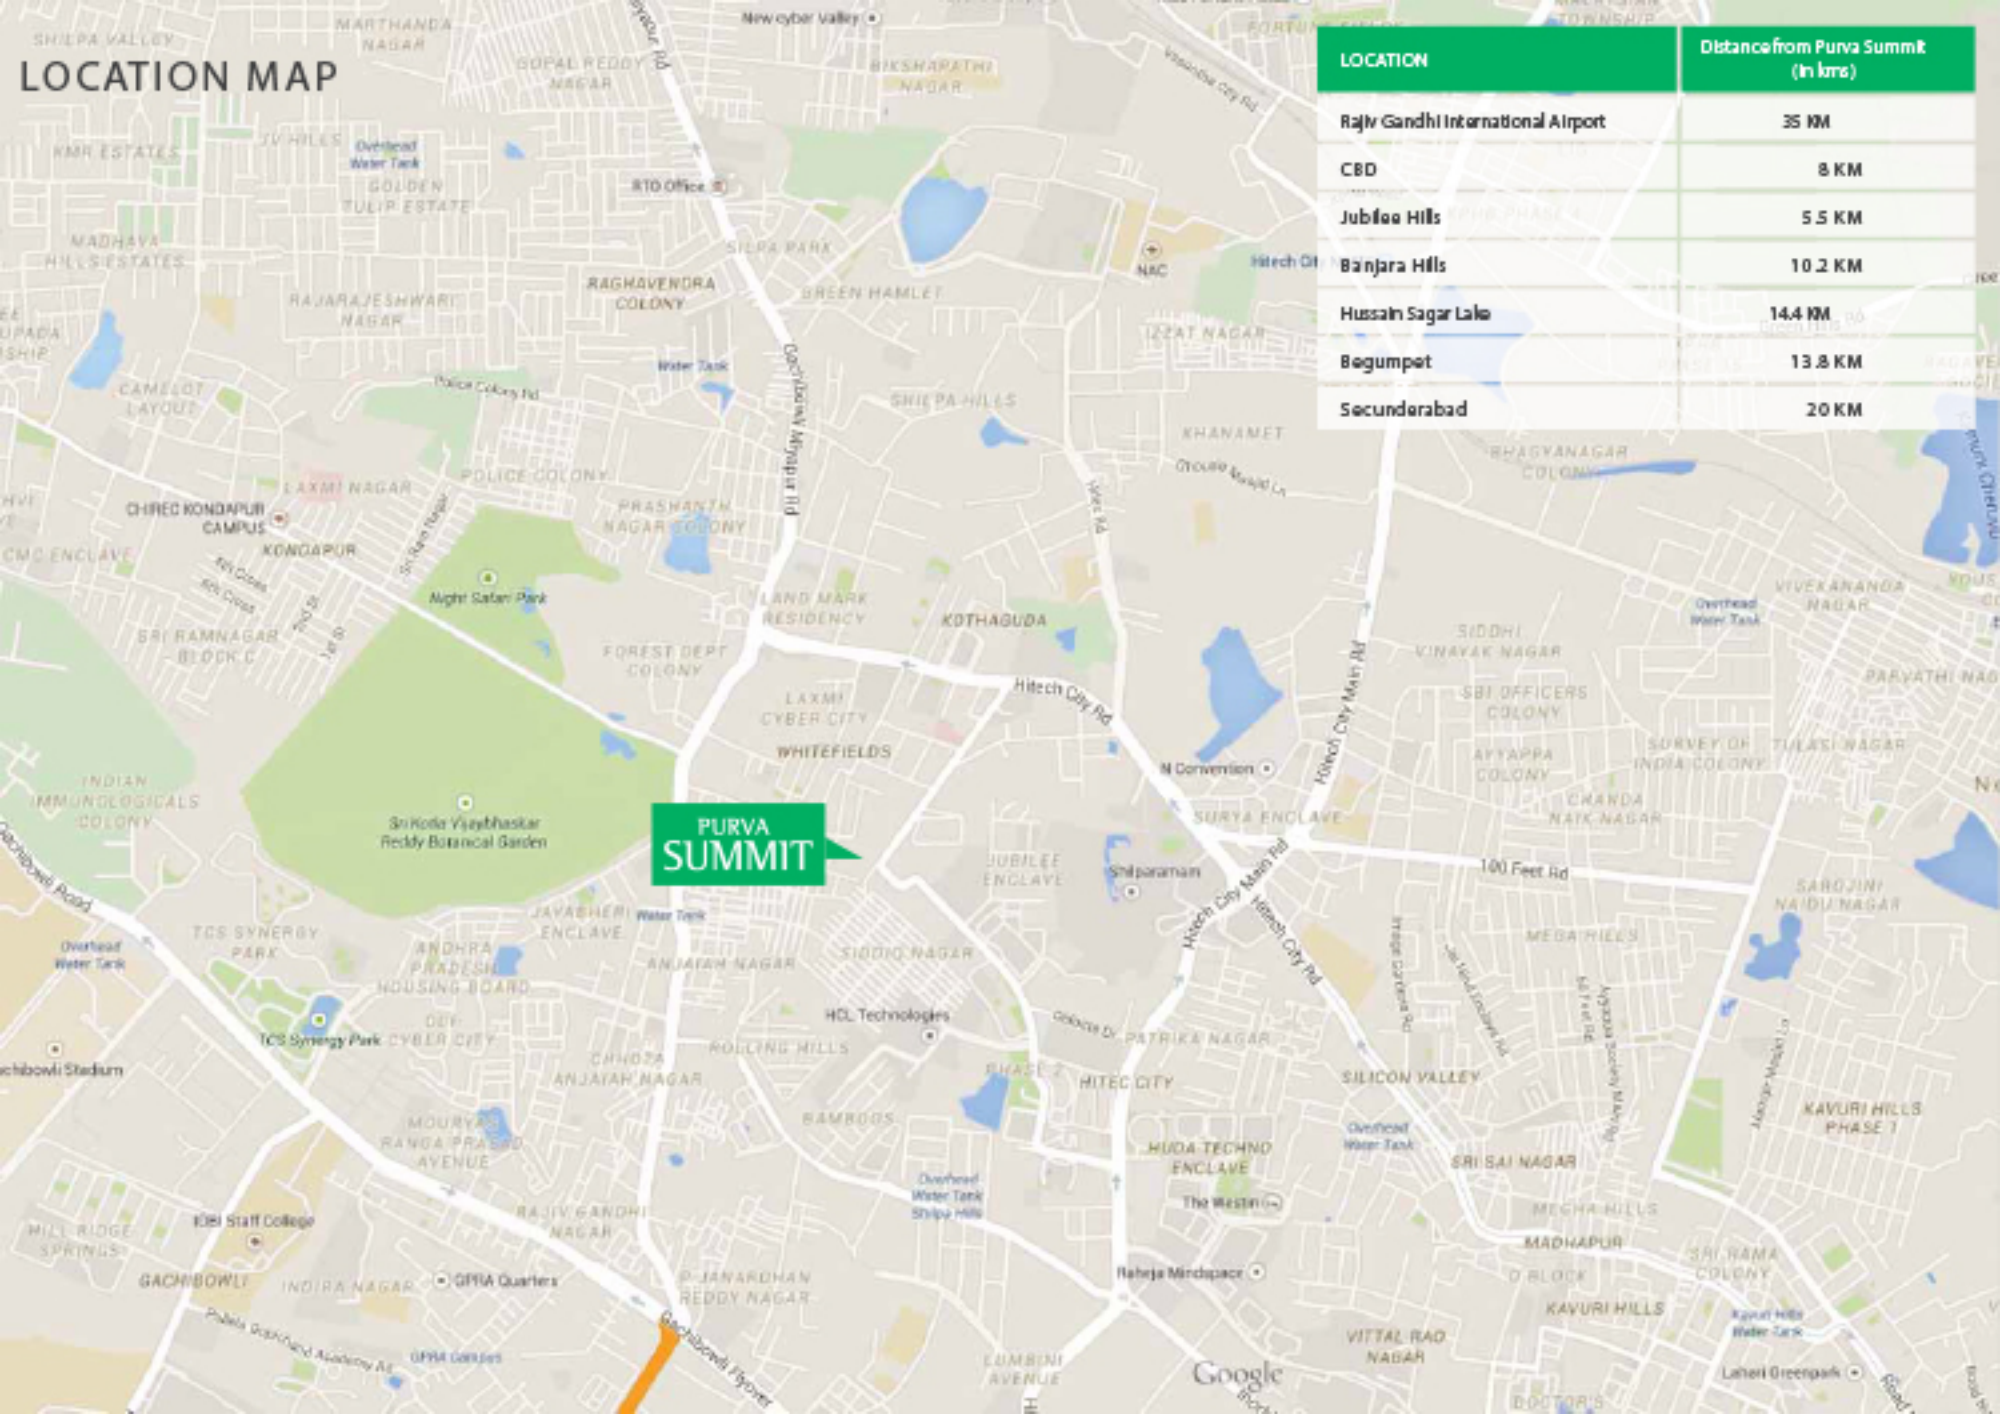

LOCATION MAP

LOCATION	Distance from Purva Summit (In kms)
Rajiv Gandhi International Airport	35 KM
CBD	8 KM
Jubilee Hills	5.5 KM
Banjara Hills	10.2 KM
Hussain Sagar Lake	14.4 KM
Begumpet	13.8 KM
Secunderabad	20 KM