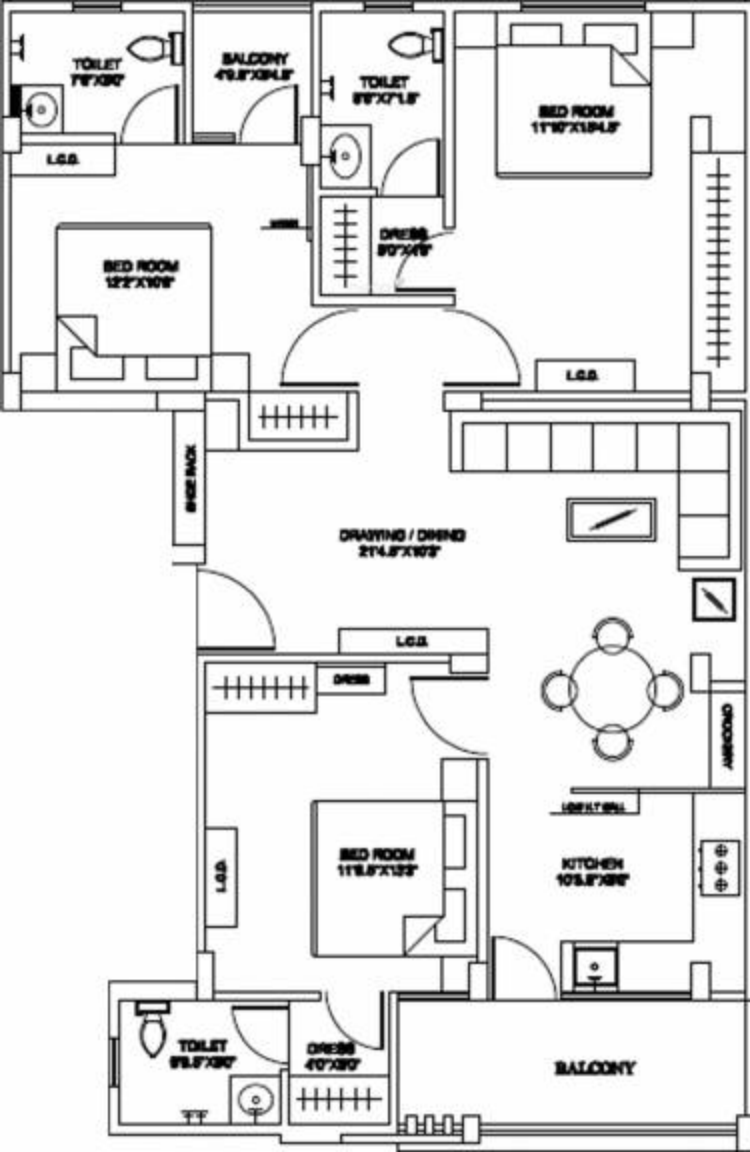

DELTA

Padmavti Colony

Metro Station

Aatish Market

Metro Yard

SBBJ Officers Colony

Bhargu Path

Gangaram Nagar

Icarus Ishan Residency

Sector 21

Mansarovar Sector 1

Mansrover

Image © 2014 DigitalGlobe
© 2013 Google

Google earth

2000

Imagery Date: 5/16/2013 26°52'38.72" N 75°45'17.12" E elev 409 m eye alt 1.89 km