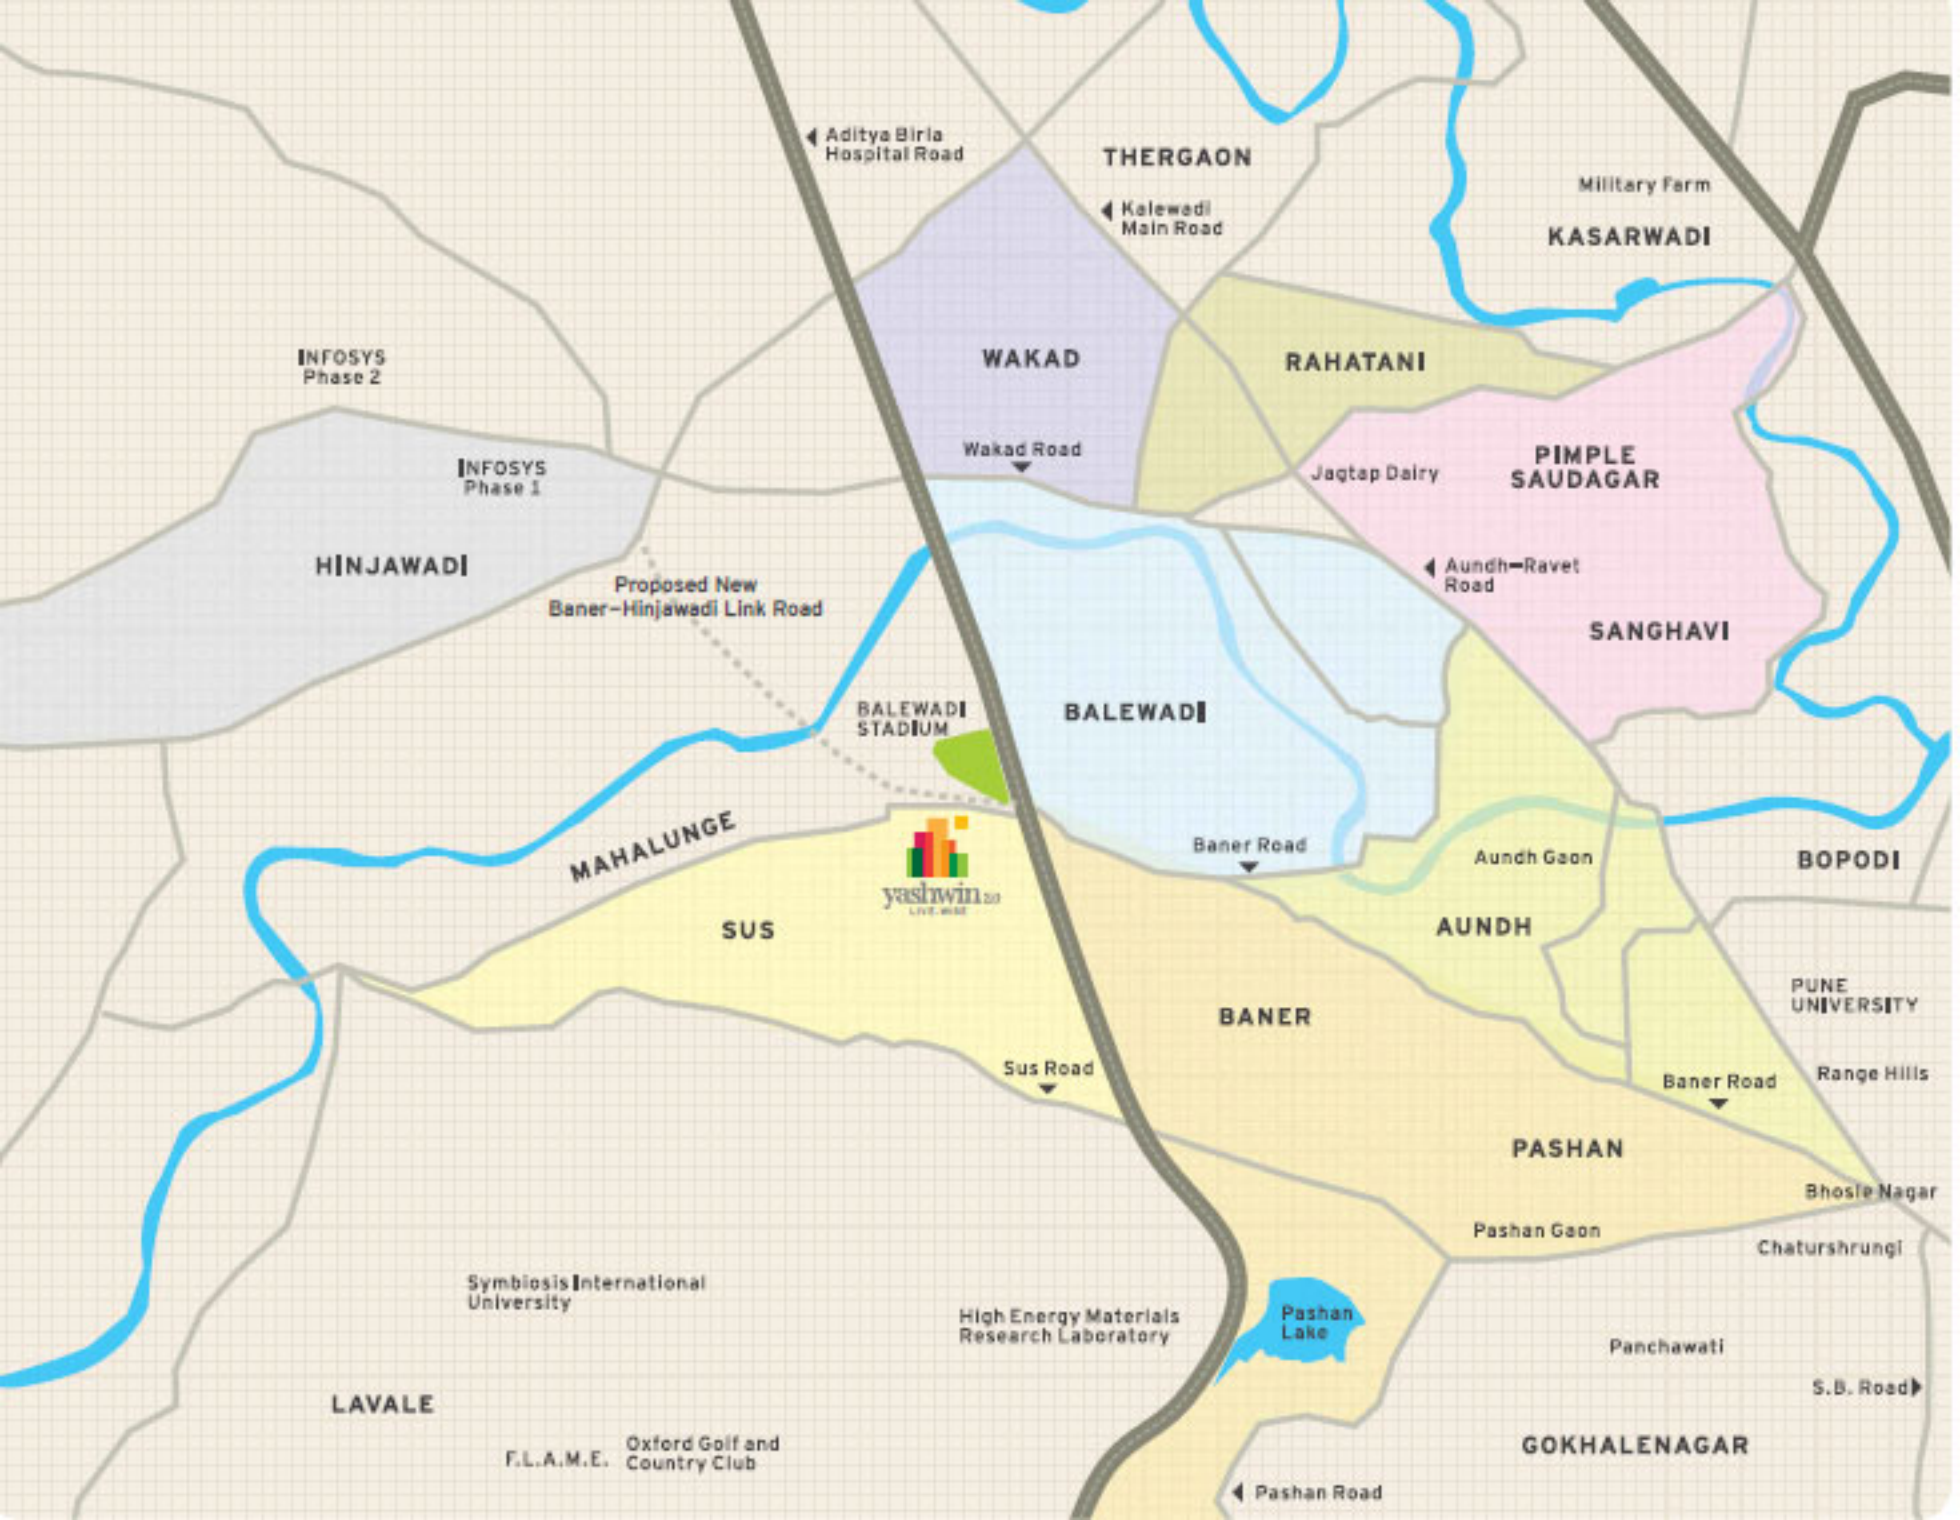

Aditya Birla Hospital Road

THERGAON

Kalewadi Main Road

Military Farm

KASARWADI

INFOSYS Phase 2

INFOSYS Phase 1

HINJAWADI

WAKAD

Wakad Road

RAHATANI

Jaqtap Dairy

PIMPLE SAUDAGAR

Aundh-Ravet Road

Proposed New Baner-Hinjawadi Link Road

BALEWADI STADIUM

BALEWADI

SANGHAVI

MAHALUNGE

SUS

Baner Road

Aundh Gaon

BOPODI

AUNDH

PUNE UNIVERSITY

BANER

Range Hills

Sus Road

Baner Road

PASHAN

Bhosle Nagar

Symbiosis International University

High Energy Materials Research Laboratory

Chaturshrungi

Pashan Gaon

Panchawati

LAVALE

F.L.A.M.E. Oxford Golf and Country Club

S.B. Road

GOKHALENAGAR

Pashan Road