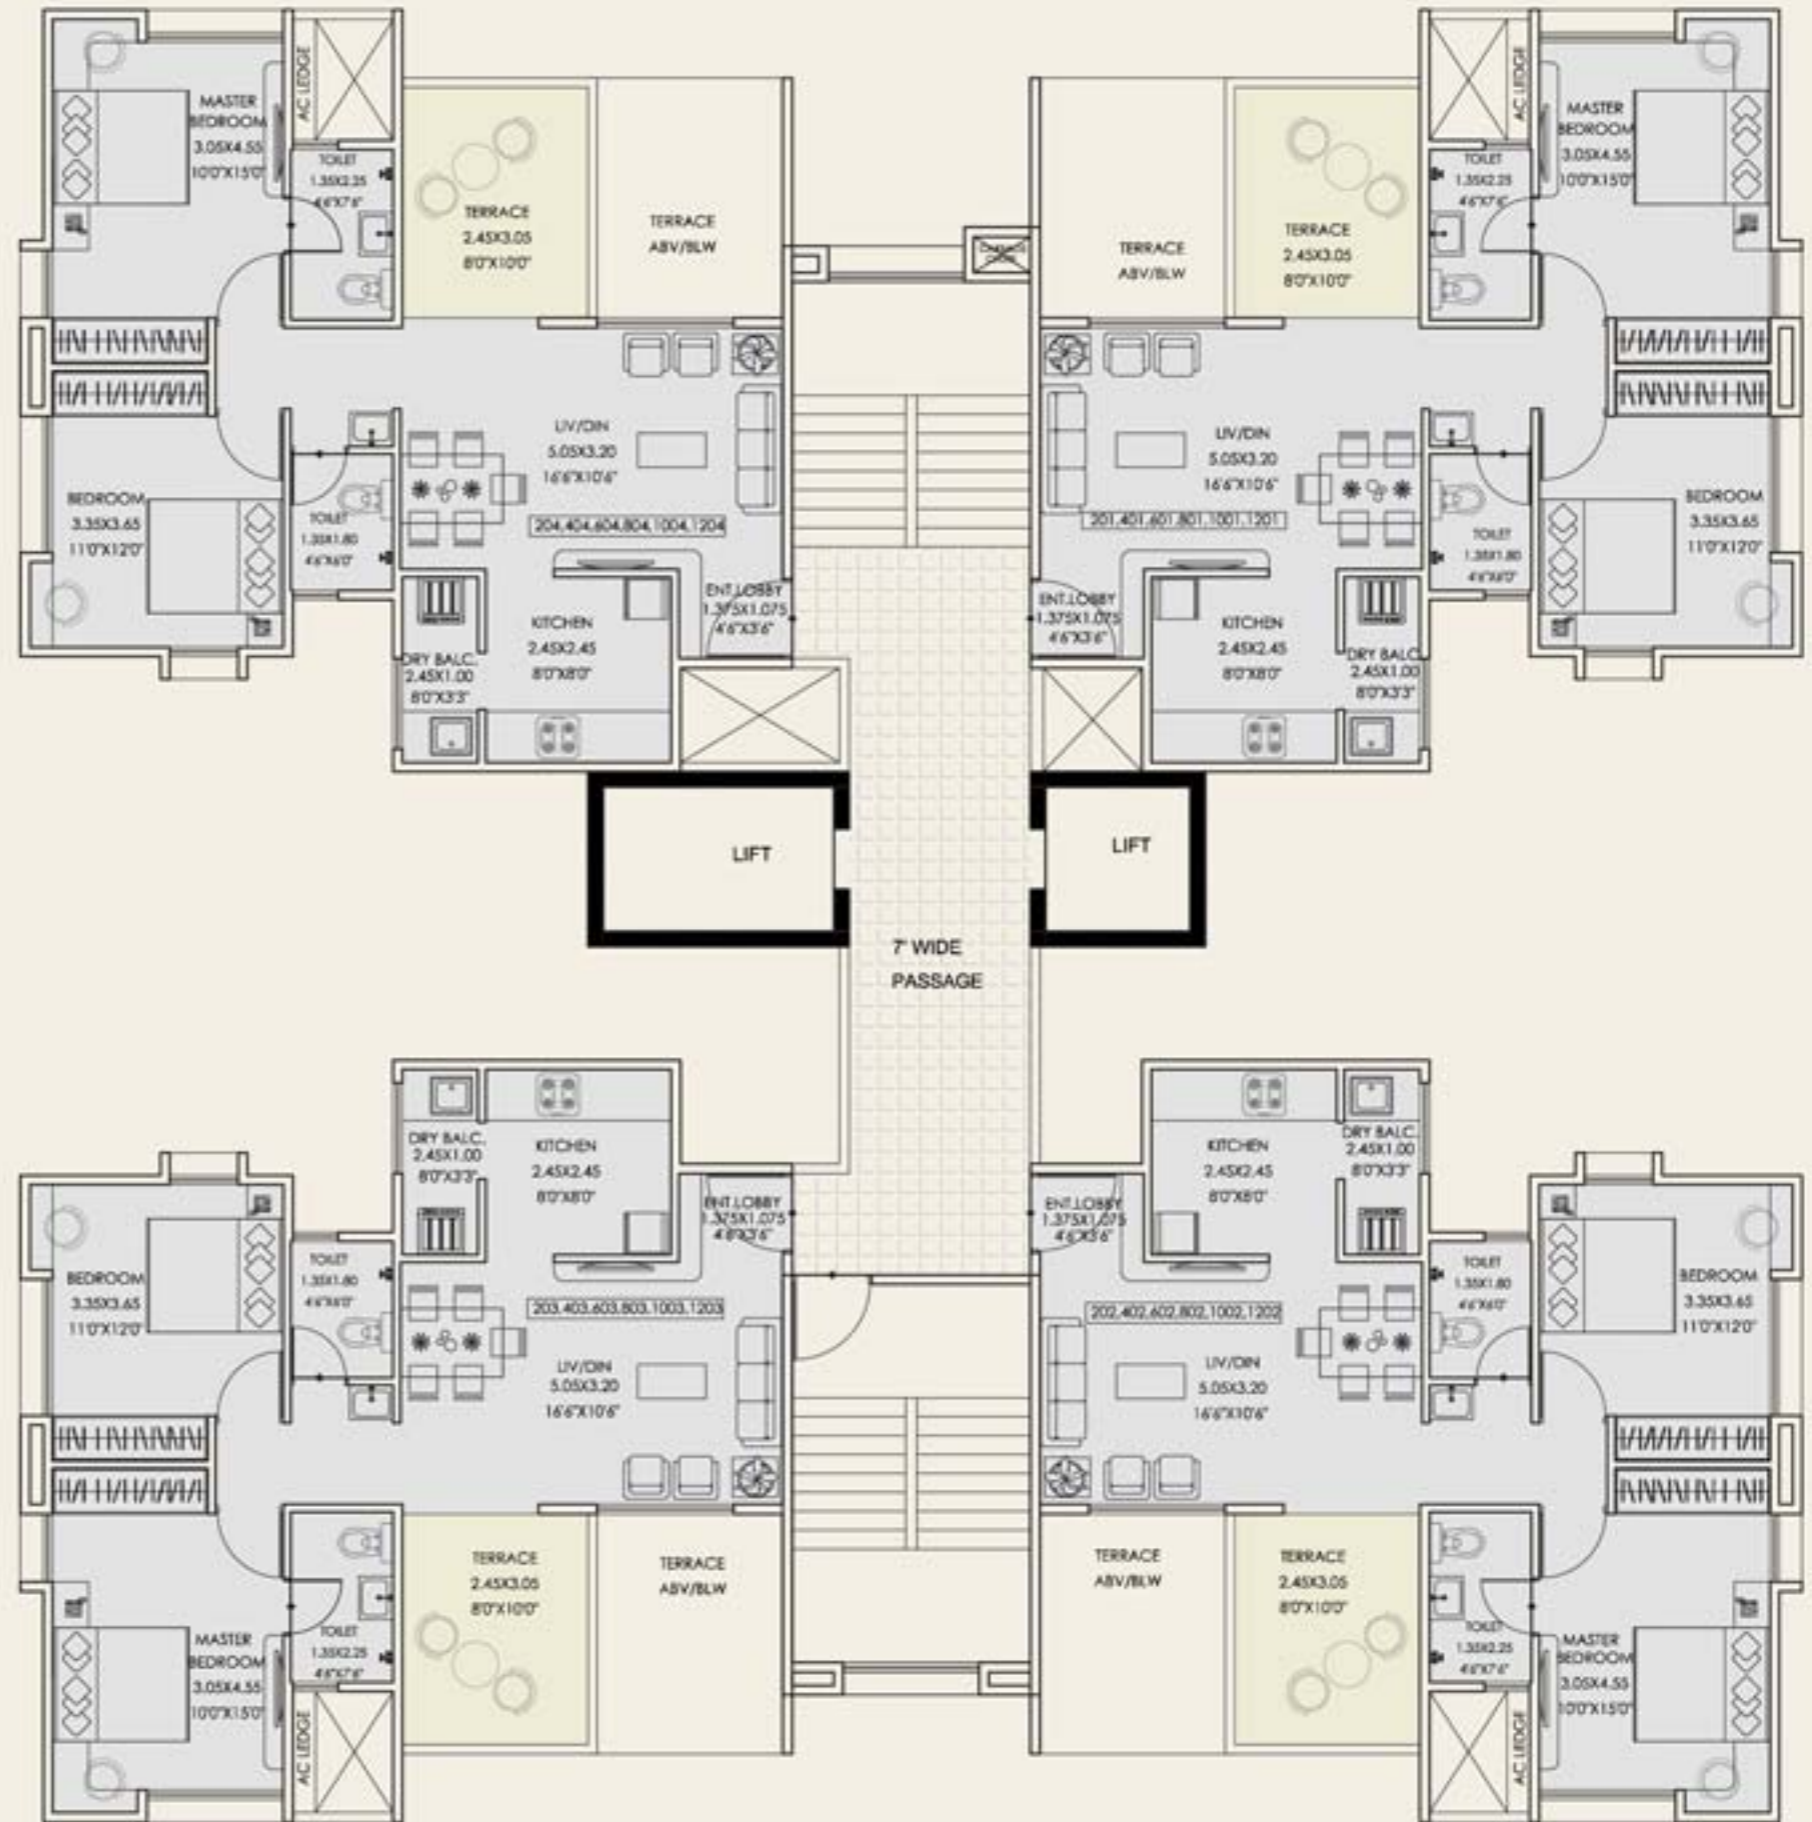

**2 BHK**  
UNIT PLAN

2 BHK Floor Plan 2<sup>nd</sup>, 4<sup>th</sup>, 6<sup>th</sup>, 10<sup>th</sup> & 12<sup>th</sup>

AREA STATEMENT

FLAT NO	CARPET AREA (SQ. M)	CARPET AREA (SQ. FT)	TERRACE AREA (SQ. M)	TERRACE AREA (SQ. FT)	SALEABLE AREA (SQ. M)	SALEABLE AREA (SQ. FT)
201, 401, 601, 1001, 1201, 205, 405, 605, 1005, 1205,	67.58	728	9.16	99	102.08	1099
202, 402, 602, 1002, 1202,	57.81	622	5.23	56	83.84	902
203, 403, 603, 1003, 1203, 204, 404, 604, 1004, 1204,	66.65	717	6.95	75	97.89	1054

Based on customer requests, we have also mentioned indicative dimensions in feet and areas in sq. ft. Conversion : 1m = 3.28 feet | 1 sq. m. = 10.764 sq. ft.

# EVEN FLOOR PLAN

Flat No.	Type	Carpet		Terrace		Total Carpet		Saleable	
		Sq.m.	Sq.Ft.	Sq.m.	Sq.Ft.	Sq.m.	Sq.Ft.	Sq.m.	Sq.Ft.
201, 401, 601, 801, 1001, 1201	2 BHK	59.45	640	7.43	80	66.88	720	90.29	972
202, 402, 602, 802, 1002, 1202	2 BHK	59.45	640	7.43	80	66.88	720	90.29	972
203, 403, 603, 803, 1003, 1203	2 BHK	59.45	640	7.43	80	66.88	720	90.29	972
204, 404, 604, 804, 1004, 1204	2 BHK	59.45	640	7.43	80	66.88	720	90.29	972

CLUB HOUSE COMPLEX

D

ADJACENT PLOT

FUTURE DEVELOPMENT

AMENITY BUILDING 1

C

B

ADJACENT PLOT