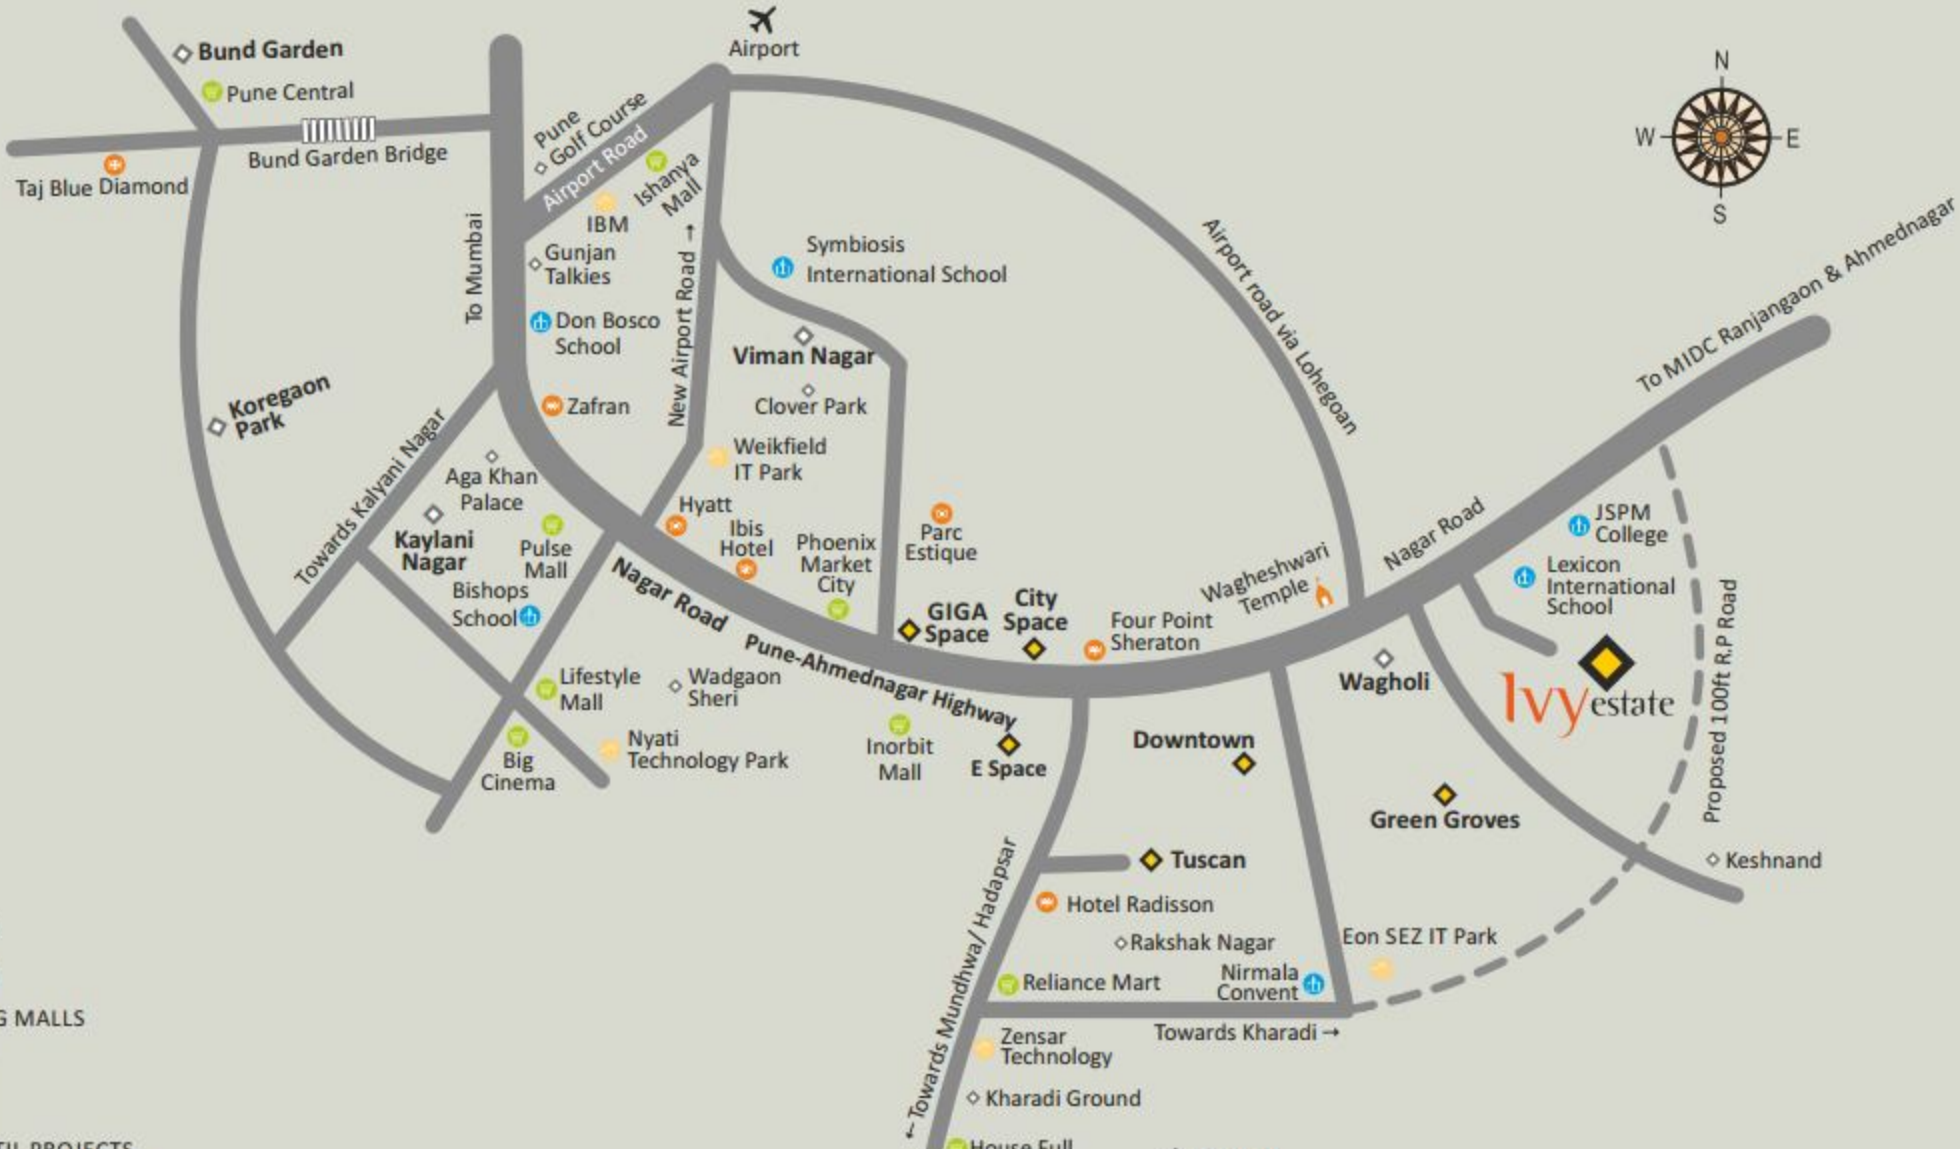

VILLA

VILLA

VILLA

Ivy apartments

Ivy villa

North

-  SCHOOLS
-  LOCALITY
-  SHOPPING MALLS
-  IT PARKS
-  HOTELS
-  KOLTE-PATIL PROJECTS

**Legend:**

-  SCHOOLS
-  LOCALITY
-  SHOPPING MALLS
-  IT PARKS
-  HOTELS
-  KOLTE-PATIL PROJECTS

**Map Labels:**

**Localities:** Bund Garden, Koregaon Park, Kaylani Nagar, Viman Nagar, Wagholi, Downtown, Tuscan, Kharadi, Keshnand.

**Schools:** Symbiosis International School, Don Bosco School, Bishops School, Lexicon International School, JSPM College.

**Shopping Malls:** Pulse Mall, Lifestyle Mall, Inorbit Mall.

**IT Parks:** Phoenix Market City, Weikfield IT Park, Eon SEZ IT Park.