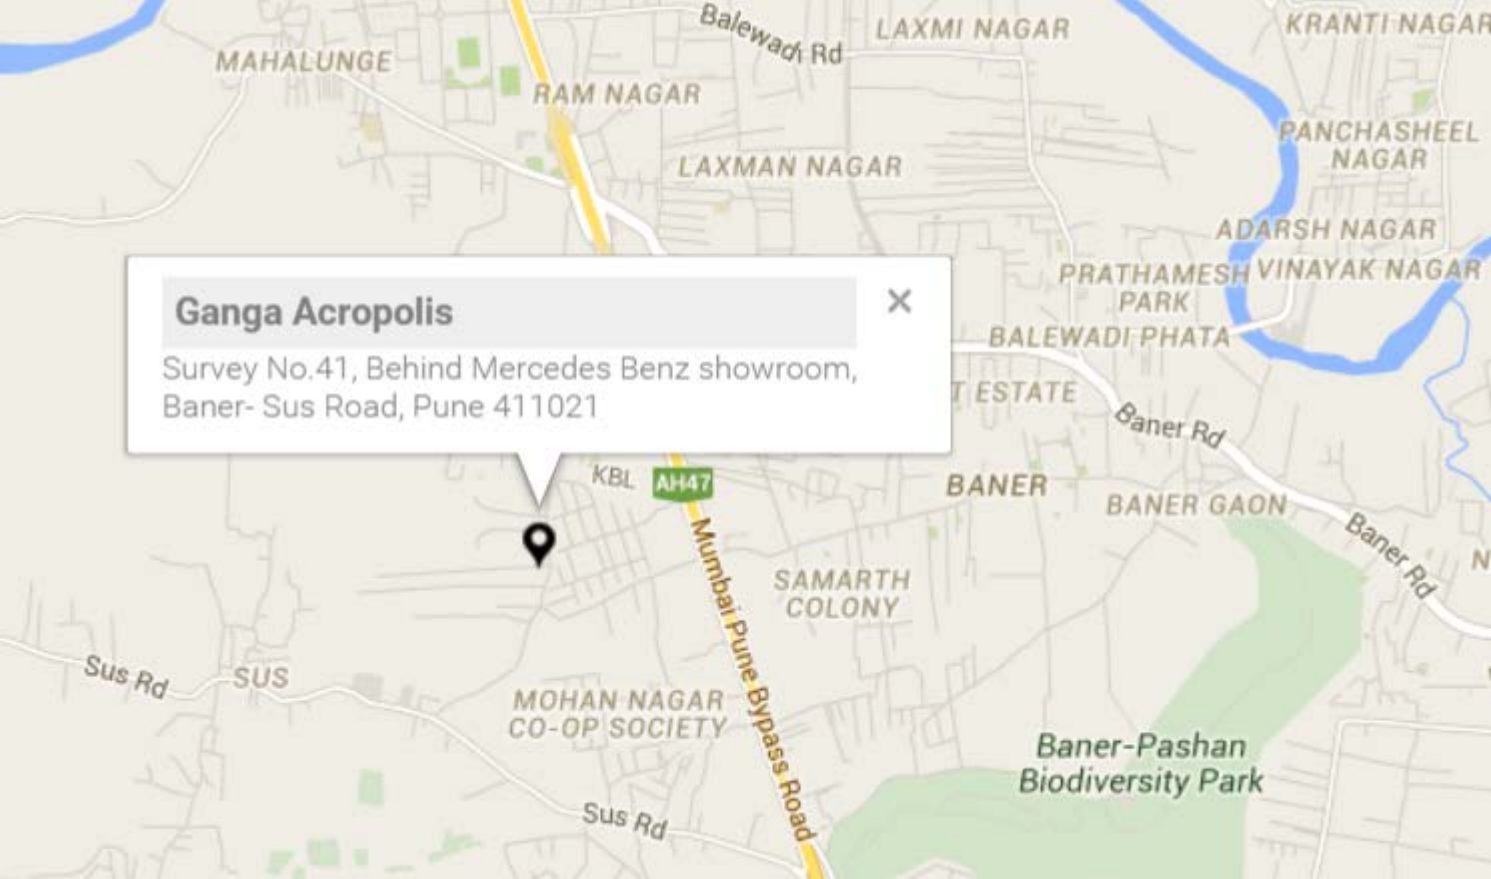

## Ganga Acropolis

Survey No.41, Behind Mercedes Benz showroom,  
Baner- Sus Road, Pune 411021