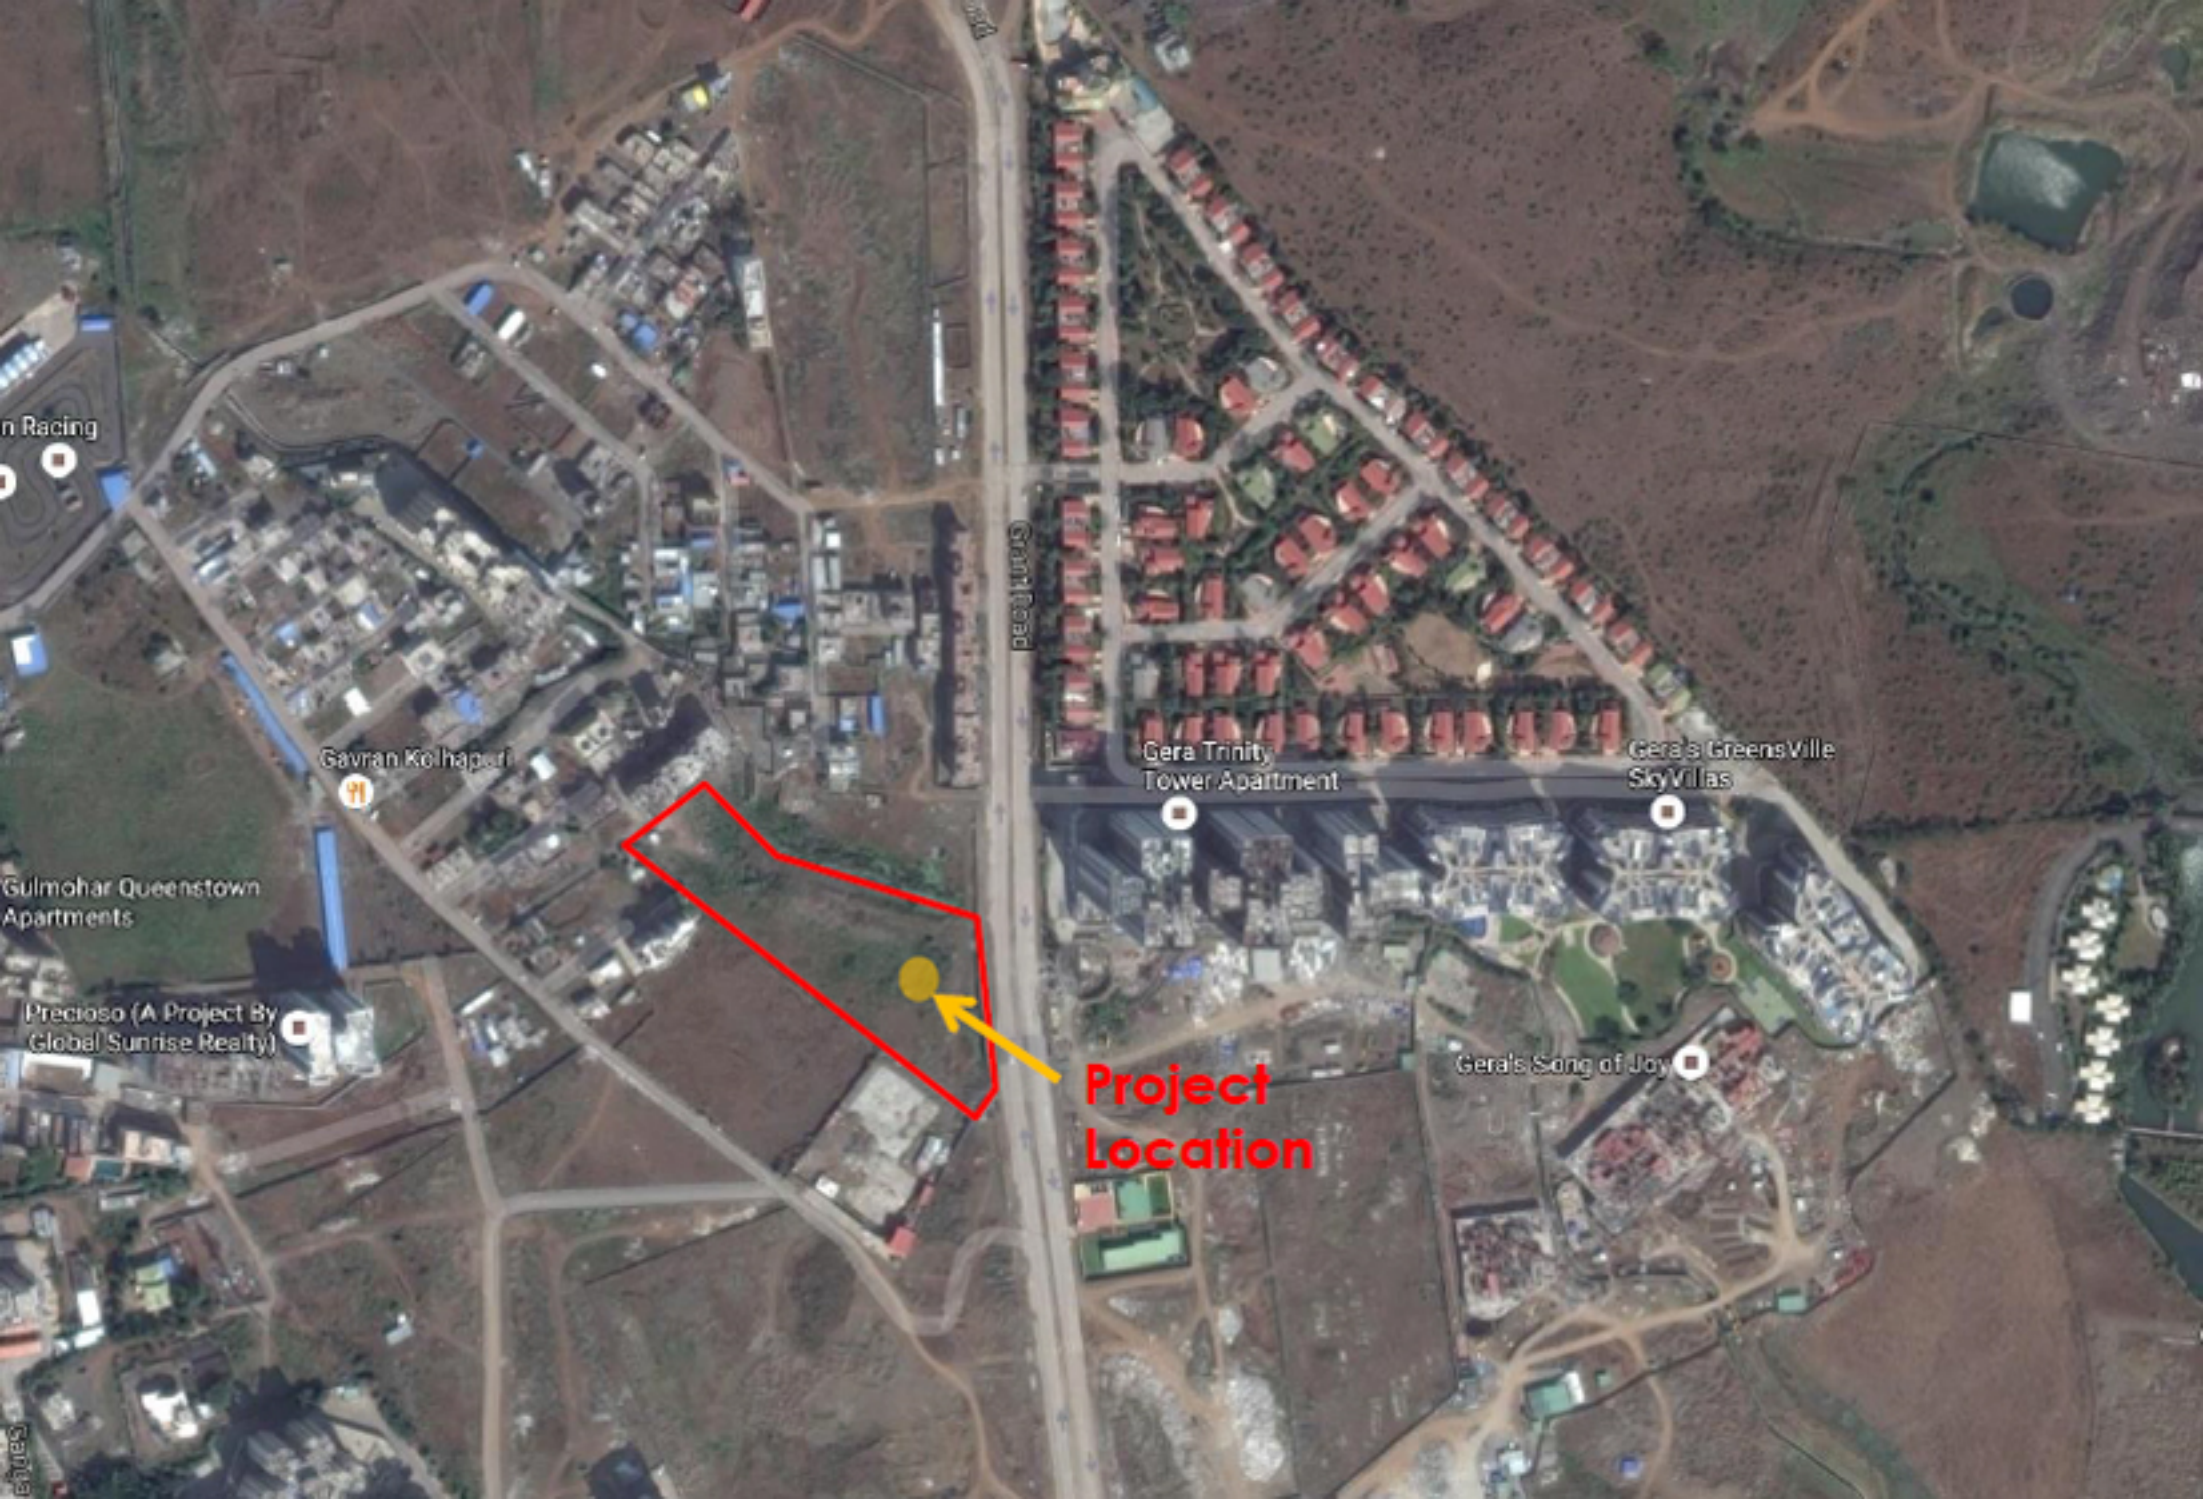

## SITE LAYOUT

- |  |   |   |                     |
|--|---|---|---------------------|
| 1. Entrance Avenue with Security Cabin | 7. Multi-purpose Lawn   | 13. Kid's Pool  | 18. Yoga Pavilion   |
| 2. Drop-off Area                       | 8. Jogging track  | 14. Bed Lounge Area with Deck   | 19. Meditation Lawn |
| 3. External Grass concrete Parking     | 9. Trellis with Seating Area  | 15. BBQ Area  | 20. Woodland Walk   |
| 4. Tree Grating on Parking Side        | 10. Clubhouse with<br>• Multi-purpose hall<br>• Well-equipped Gymnasium | 16. Clubhouse with<br>• Multi-purpose hall<br>• Well-equipped Gymnasium |                     |
| 5. Green Feature Wall                  | 11. Pool Cabana   | 17. Club Entry Plaza  |                     |
| 6. Water Feature Plaza                 | 12. Swimming Pool   |   |                     |

**Project  
Location**

Satellite