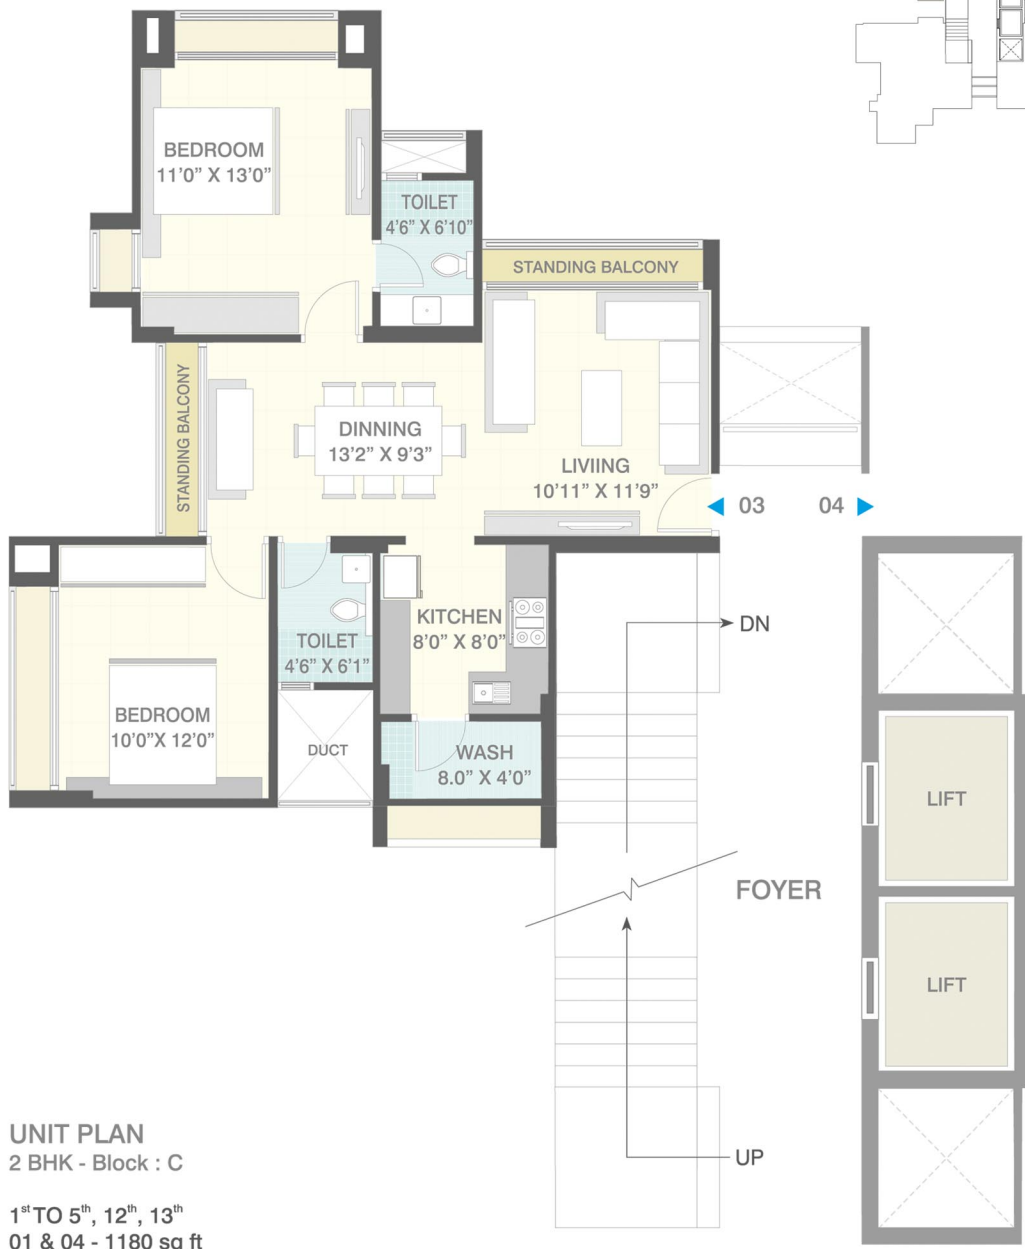

BLOCK A (2) 100' x 100' - 100' BUILT
BLOCK B (2) 100' x 100' - 100' BUILT
BLOCK C (2) 100' x 100' - 100' BUILT

UNIT PLAN
3 BHK - Block : B

1st to 4th, 6th, 9th, 13th
01 to 04 - 1375 Sq.Ft.

◀ 02 01 ▶

UNIT PLAN
3 BHK - Block : A
1st TO 5th, 12th
01 to 04 - 1375 sq ft

UNIT PLAN
 2 BHK - Block : C
 1st TO 5th, 12th, 13th
 01 & 04 - 1180 sq ft
 02 & 03 - 1195 sq ft