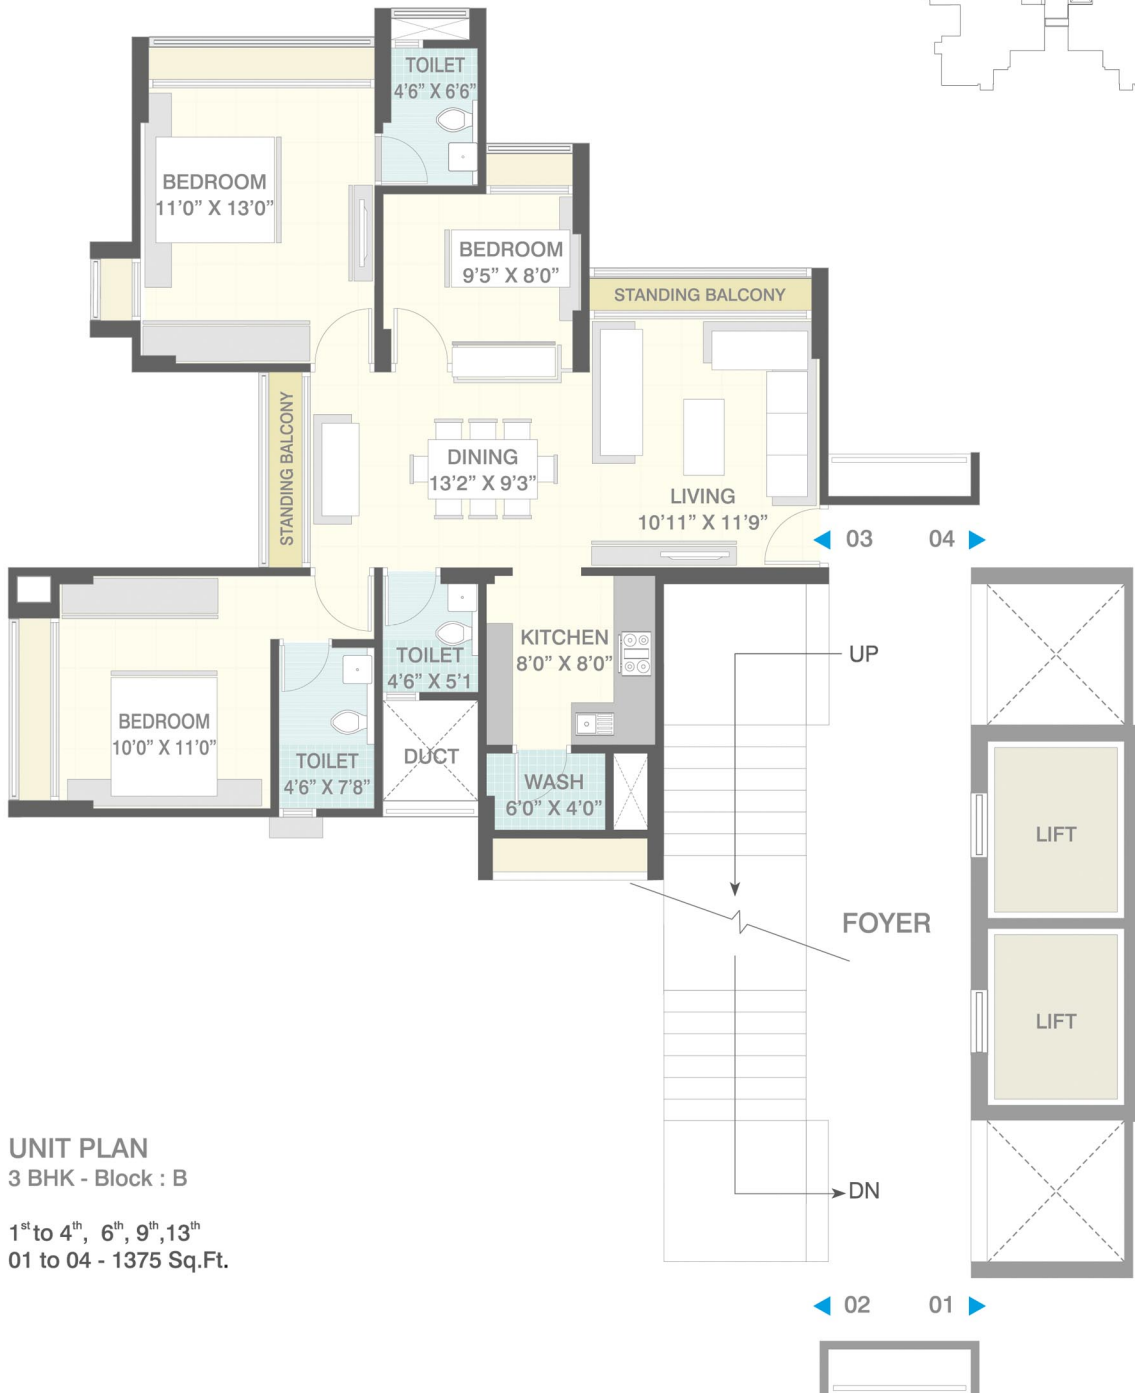

BLOCK A (2) 100' x 100' - 100' BUILT
BLOCK B (2) 100' x 100' - 100' BUILT
BLOCK C (2) 100' x 100' - 100' BUILT

UNIT PLAN
3 BHK - Block : B

1st to 4th, 6th, 9th, 13th
01 to 04 - 1375 Sq.Ft.

◀ 02 01 ▶

UNIT PLAN
3 BHK - Block : A
1st TO 5th, 12th
01 to 04 - 1375 sq ft

UNIT PLAN
 2 BHK - Block : C
 1st TO 5th, 12th, 13th
 01 & 04 - 1180 sq ft
 02 & 03 - 1195 sq ft