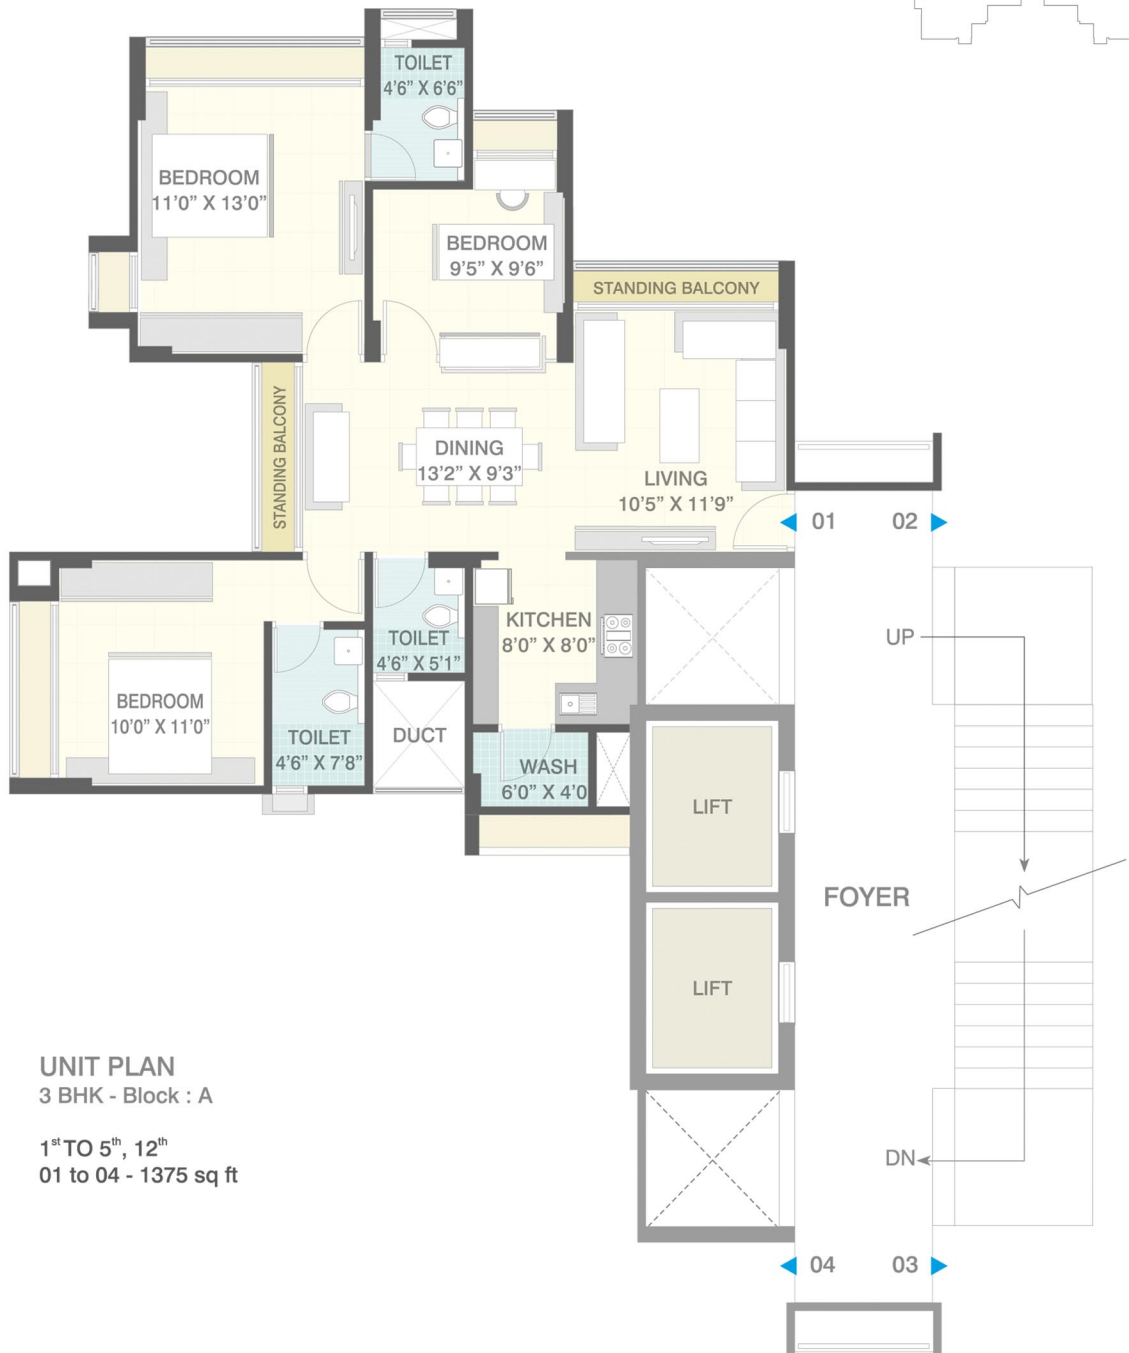

BLOCK A (2) 100' x 100' - 100' BUILT
BLOCK B (2) 100' x 100' - 100' BUILT
BLOCK C (2) 100' x 100' - 100' BUILT

UNIT PLAN
3 BHK - Block : B

1st to 4th, 6th, 9th, 13th
01 to 04 - 1375 Sq.Ft.

◀ 02 01 ▶

UNIT PLAN
3 BHK - Block : A
1st TO 5th, 12th
01 to 04 - 1375 sq ft

UNIT PLAN
 2 BHK - Block : C
 1st TO 5th, 12th, 13th
 01 & 04 - 1180 sq ft
 02 & 03 - 1195 sq ft