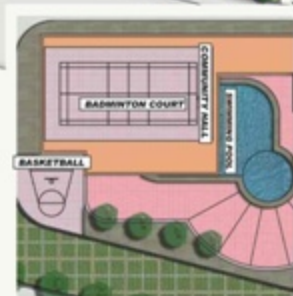

LEGEND :-

TYPE-A-1 (OPTION-1)

TYPE-A-1 (OPTION-2)

TYPE-A-2

TYPE-A-3 (OPTION-1)

TYPE-A-3 (OPTION-2)

KINGS COURT

S. No.	Distance From	KM (approx.)
1	Gomti Nagar Railway Station	4.3 KM
2	Lucknow Railway Station	14.2 KM
3	Chauchary Charan Singh Airport	25.9 KM
4	Hazratganj	11.5 KM
5	Sahana Hospital	2.3 KM
6	Janshodh Metro Park	6.50 KM
7	Loha Park	6.50 KM
8	Ambekar Park	7.0 KM
9	Vivanta Taj Hotel	7.2 KM
10	Dixie Head Hospital	0.80 KM
11	Army Old Campus	0.27 KM
12	Lucknow Public School	0.25 KM
13	Kathua Jheel	0.50 KM
14	CB CI Head Quarter	0.05 KM
15	Jagoria School	2.80 KM
16	Fun Republic	6.7 KM
17	Wax Greens Mall	4.2 KM
18	One Aashish Centre Mall	2.50 KM
19	Singapore Mall	1.0 KM
20	New High Court	3.50 KM
21	CMS Gomti Nagar	5.3 KM

LOCATION MAP

not to scale