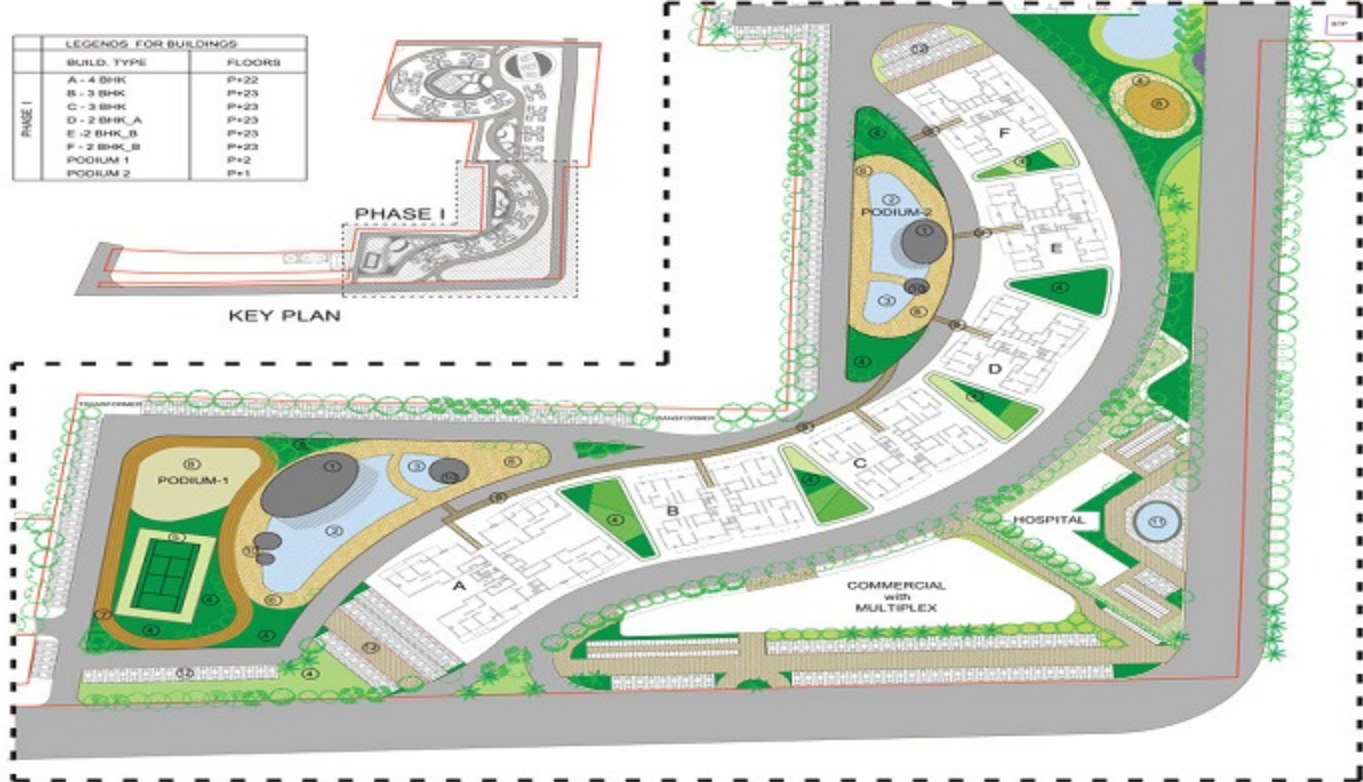

	(From) Source point to Site	Time (Mins)	Distance (KM)
Airport	Lohegaon	55 mins	29.50
Station	Akuri	15 mins	6.00
	Chinchwad	25 mins	10.00
	Pune	50 mins	23.00
Hospital	Aditya Birla Hospital	20 mins	7.80
	Life Point Multispeciality	15 mins	7.00
Hotels	Ginger	12 mins	5.00
	Sayaji	15 mins	6.70
	Holiday Inn	25 mins	11.80
Stadium	Subrata Roy Sahara	25 mins	11.50
	Balewadi	20 mins	11.00

LEGENDS FOR BUILDINGS		
	BUILD. TYPE	FLOORS
PHASE I	A - 4 BHK	P+22
	B - 3 BHK	P+23
	C - 3 BHK	P+23
	D - 2 BHK_A	P+23
	E - 2 BHK_B	P+23
	F - 2 BHK_B	P+23
	PODIUM 1	P+2
PODIUM 2	P+1	

KEY PLAN

MASTER PLAN OF PHASE I