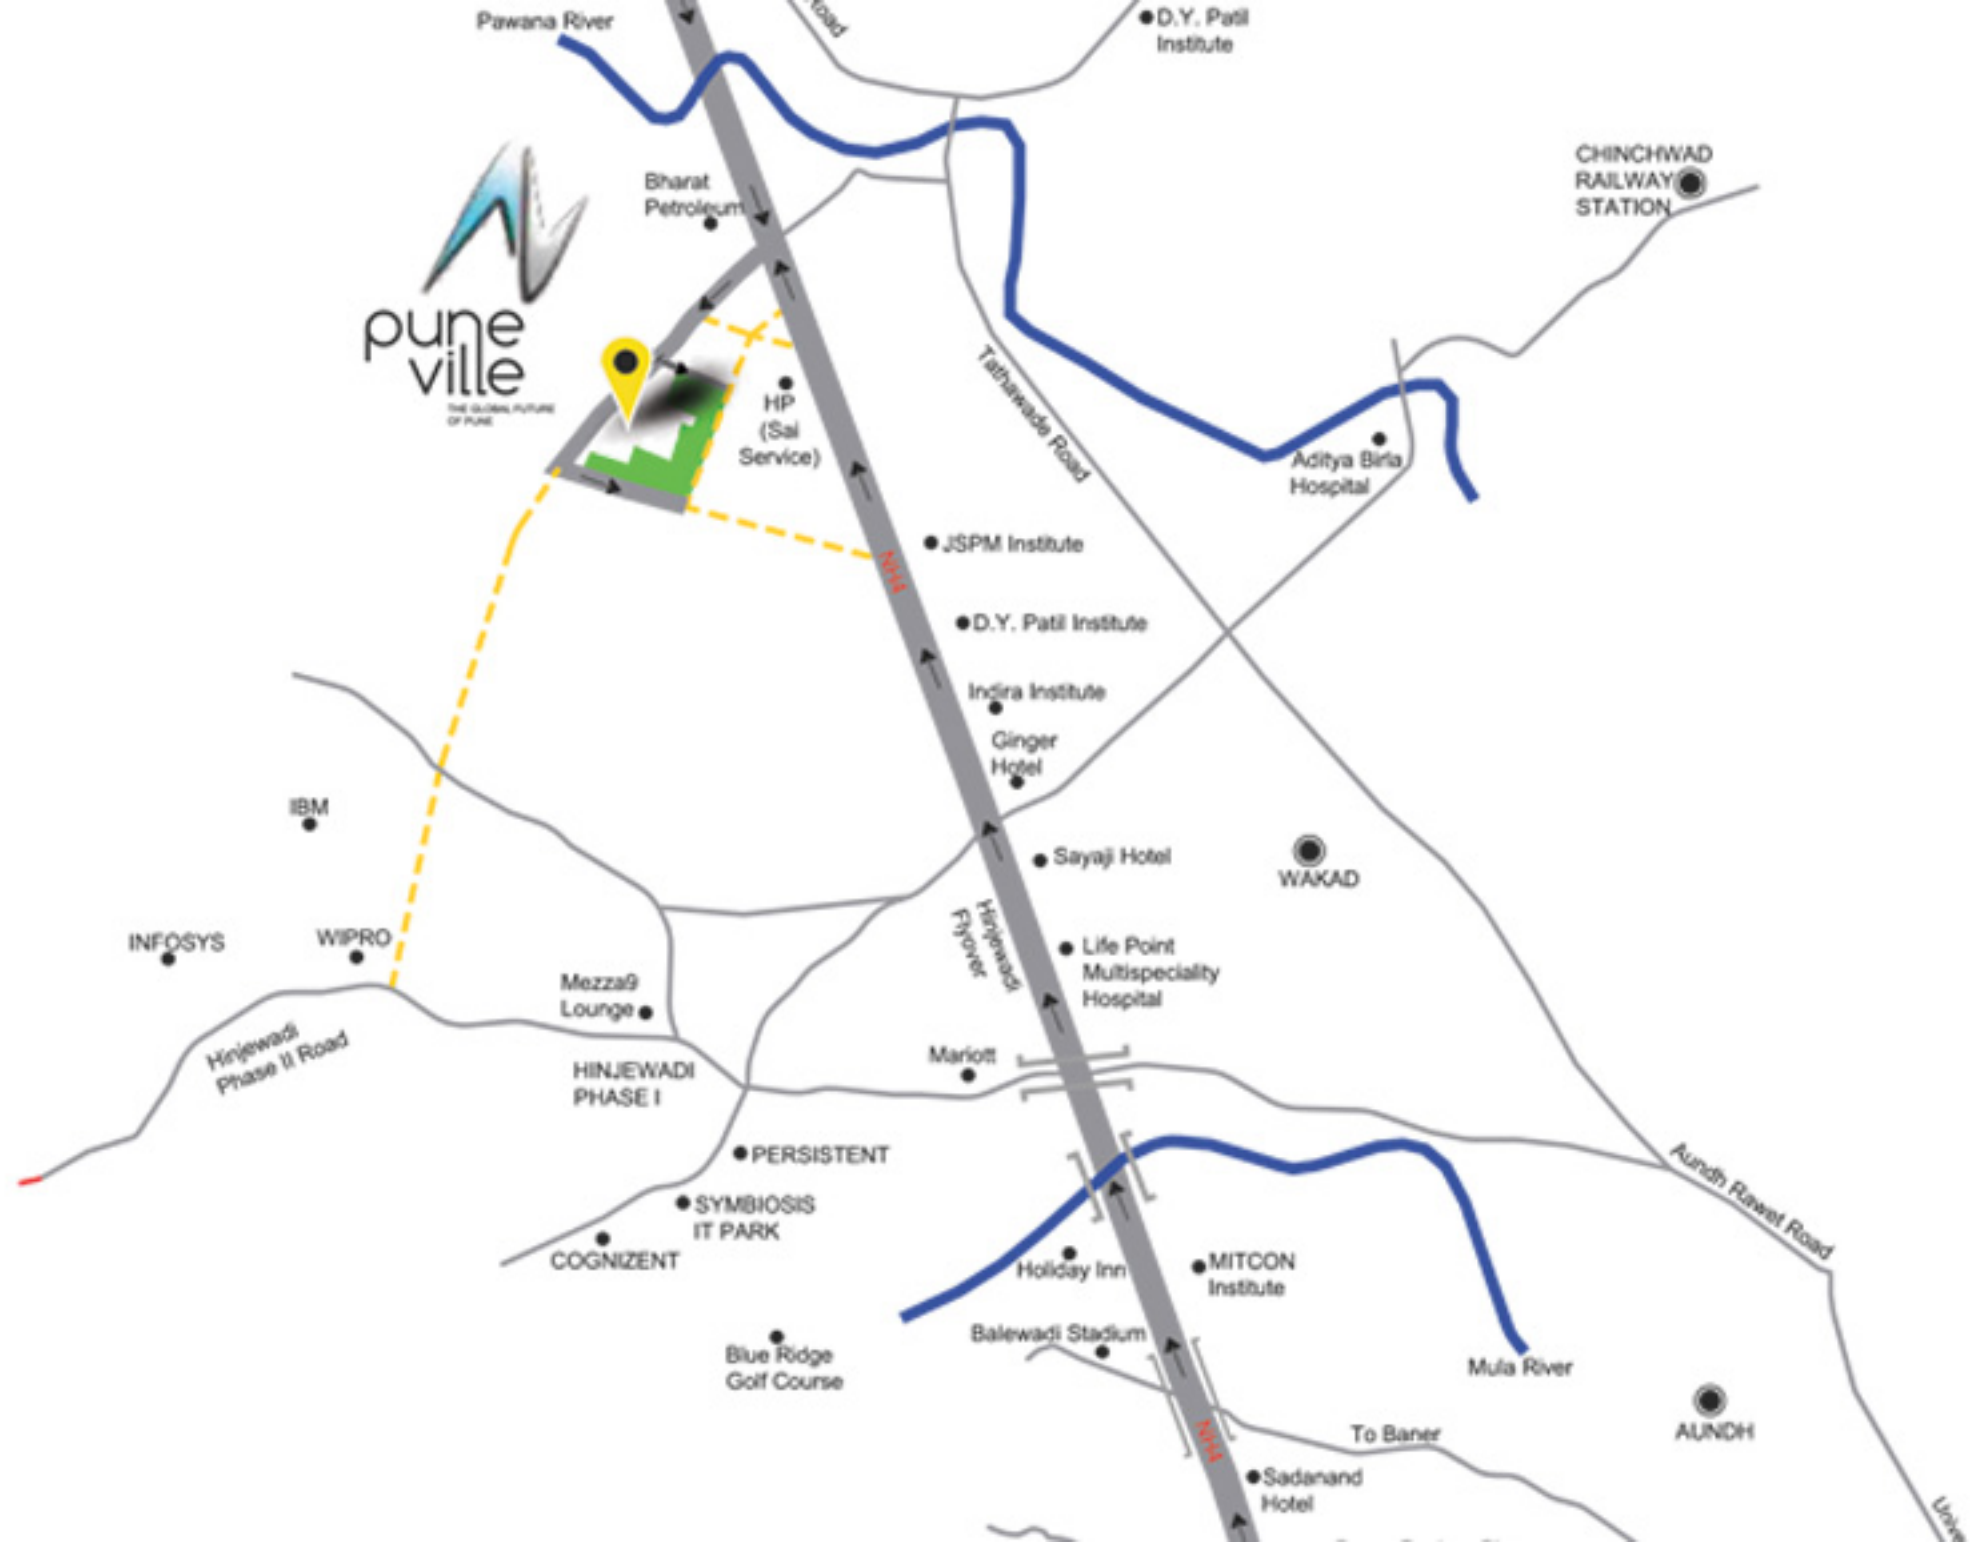

	(From) Source point to Site	Time (Mins)	Distance (KM)
Airport	Lohegaon	55 mins	29.50
Station	Akuri	15 mins	6.00
	Chinchwad	25 mins	10.00
	Pune	50 mins	23.00
Hospital	Aditya Birla Hospital	20 mins	7.80
	Life Point Multispeciality	15 mins	7.00
Hotels	Ginger	12 mins	5.00
	Sayaji	15 mins	6.70
	Holiday Inn	25 mins	11.80
Stadium	Subrata Roy Sahara	25 mins	11.50
	Balewadi	20 mins	11.00

LEGENDS FOR BUILDINGS		
	BUILD. TYPE	FLOORS
PHASE I	A - 4 BHK	P+22
	B - 3 BHK	P+23
	C - 3 BHK	P+23
	D - 2 BHK_A	P+23
	E - 2 BHK_B	P+23
	F - 2 BHK_B	P+23
	PODIUM 1	P+2
PODIUM 2	P+1	

KEY PLAN

MASTER PLAN OF PHASE I