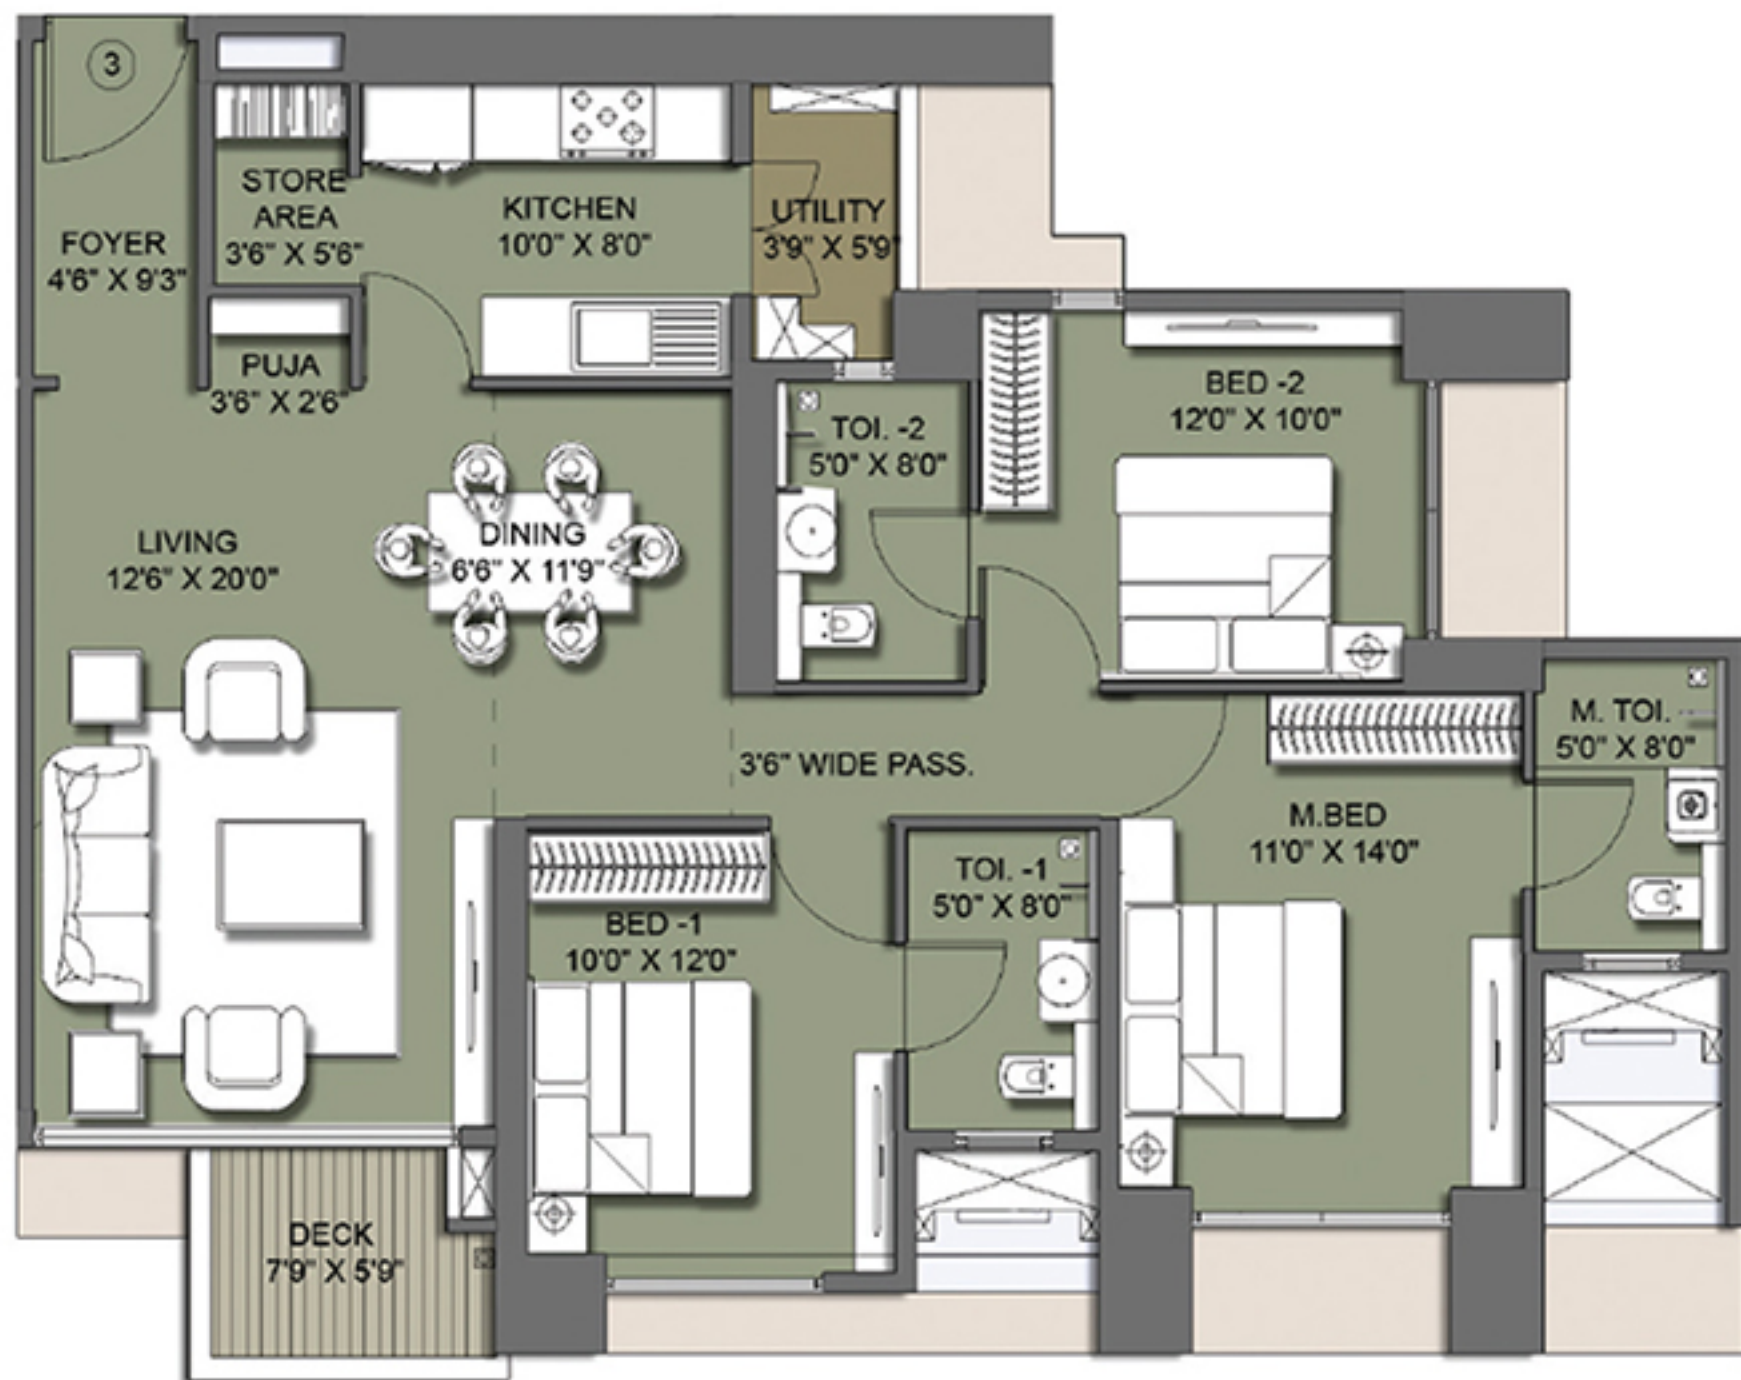

Corporate

- Direct access to Prabhadevi & Lower Parel
- 15 mins to Fort and 20 mins to Nariman Point
- 20 mins to CBD at BKC

Finest finishes and fittings

Legend :

- 1 Clubhouse
- 2 Adult's swimming pool
- 3 Outdoor Jacuzzi pool
- 4 Covered ladies pool
- 5 Aqua gym zone
- 6 Venetian canal cruise
- 7 Kids' pool & water play platform
- 8 Floating island alcoves
- 9 Water cabanas
- 10 Reflection pools
- 11 Lawn
- 12 Water cascade
- 13 Jain temple
- 14 Childrens' play area
- 15 Chess garden
- 16 Picnic deck
- 17 Party lawn
- 18 Cricket pitch
- 19 Tennis court
- 20 Tai Chi lawn
- 21 Multipurpose court
- 22 Yoga deck
- 23 Foot reflexology deck
- 24 Wave Trellis walkway

LODHA
VENEZIA

The landmark