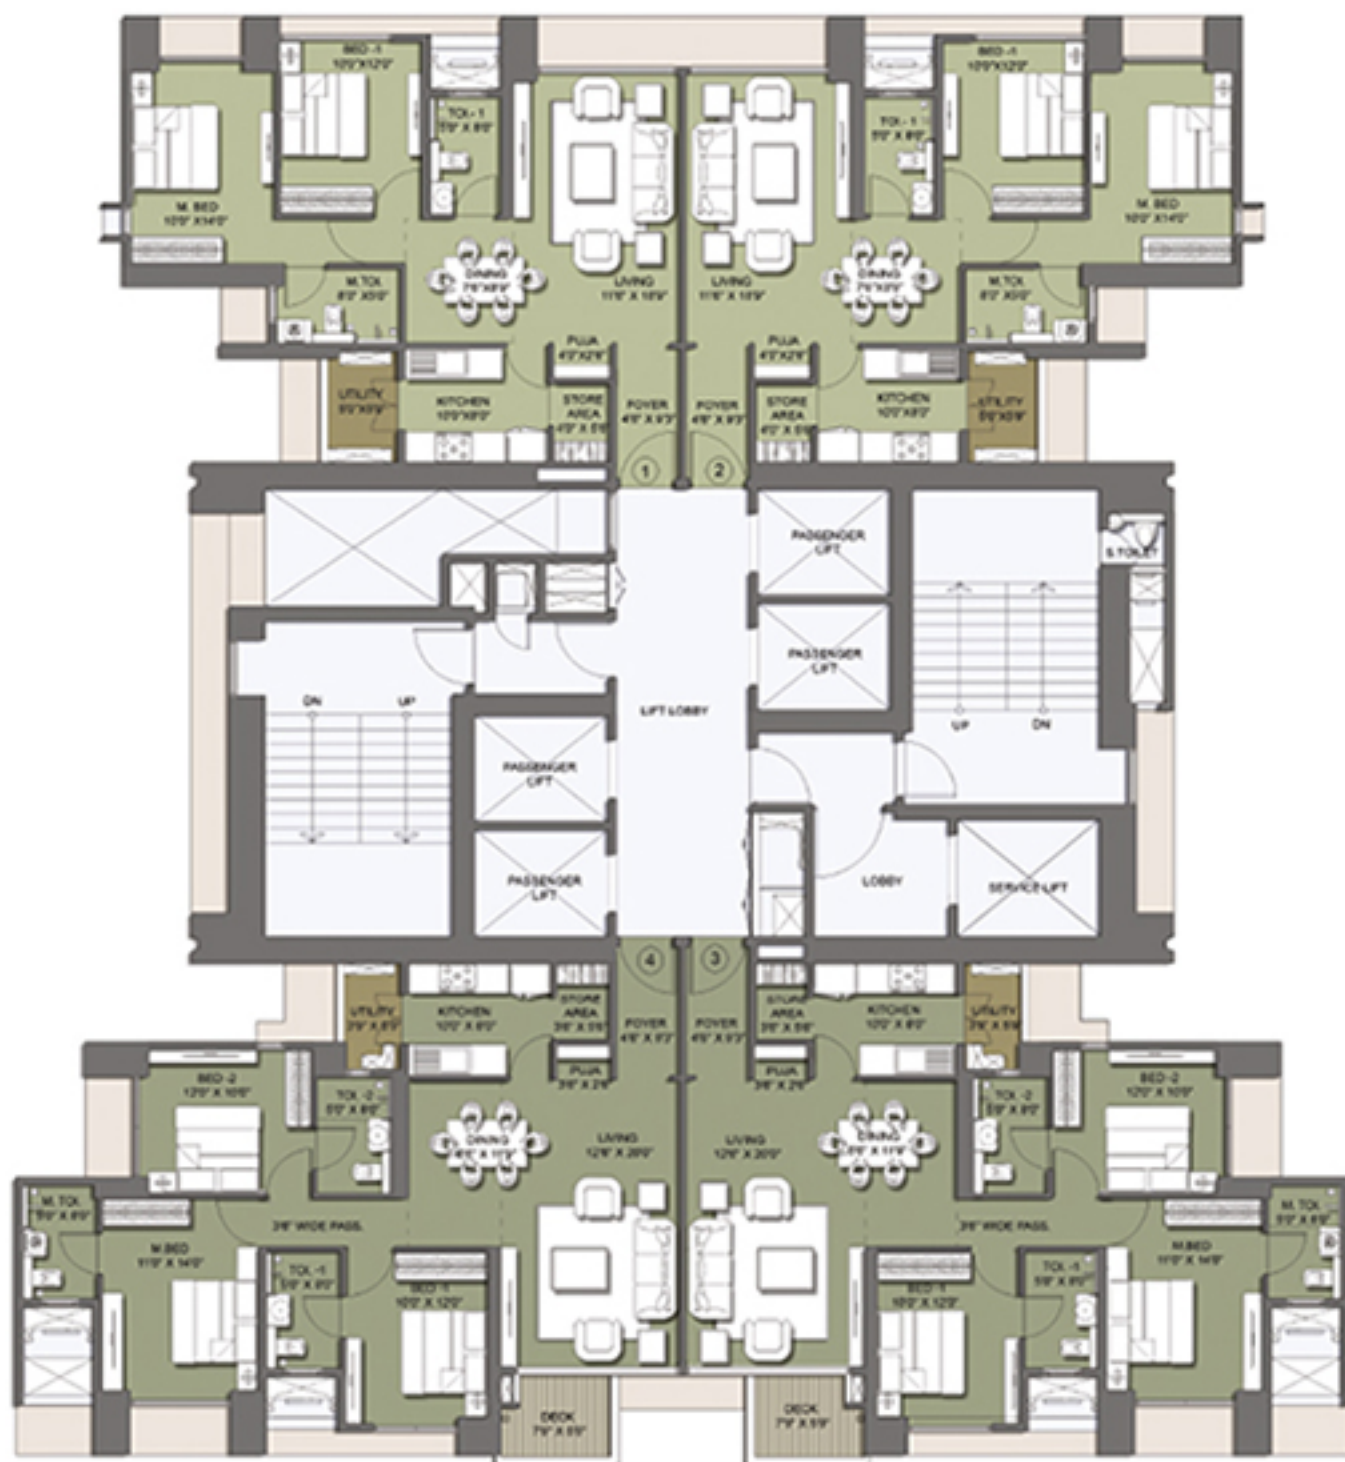

Corporate

- Direct access to Prabhadevi & Lower Parel
- 15 mins to Fort and 20 mins to Nariman Point
- 20 mins to CBD at BKC

Finest finishes and fittings

Legend :

- 1 Clubhouse
- 2 Adult's swimming pool
- 3 Outdoor Jacuzzi pool
- 4 Covered ladies pool
- 5 Aqua gym zone
- 6 Venetian canal cruise
- 7 Kids' pool & water play platform
- 8 Floating island alcoves
- 9 Water cabanas
- 10 Reflection pools
- 11 Lawn
- 12 Water cascade
- 13 Jain temple
- 14 Childrens' play area
- 15 Chess garden
- 16 Picnic deck
- 17 Party lawn
- 18 Cricket pitch
- 19 Tennis court
- 20 Tai Chi lawn
- 21 Multipurpose court
- 22 Yoga deck
- 23 Foot reflexology deck
- 24 Wave Trellis walkway

LODHA
VENEZIA

The landmark