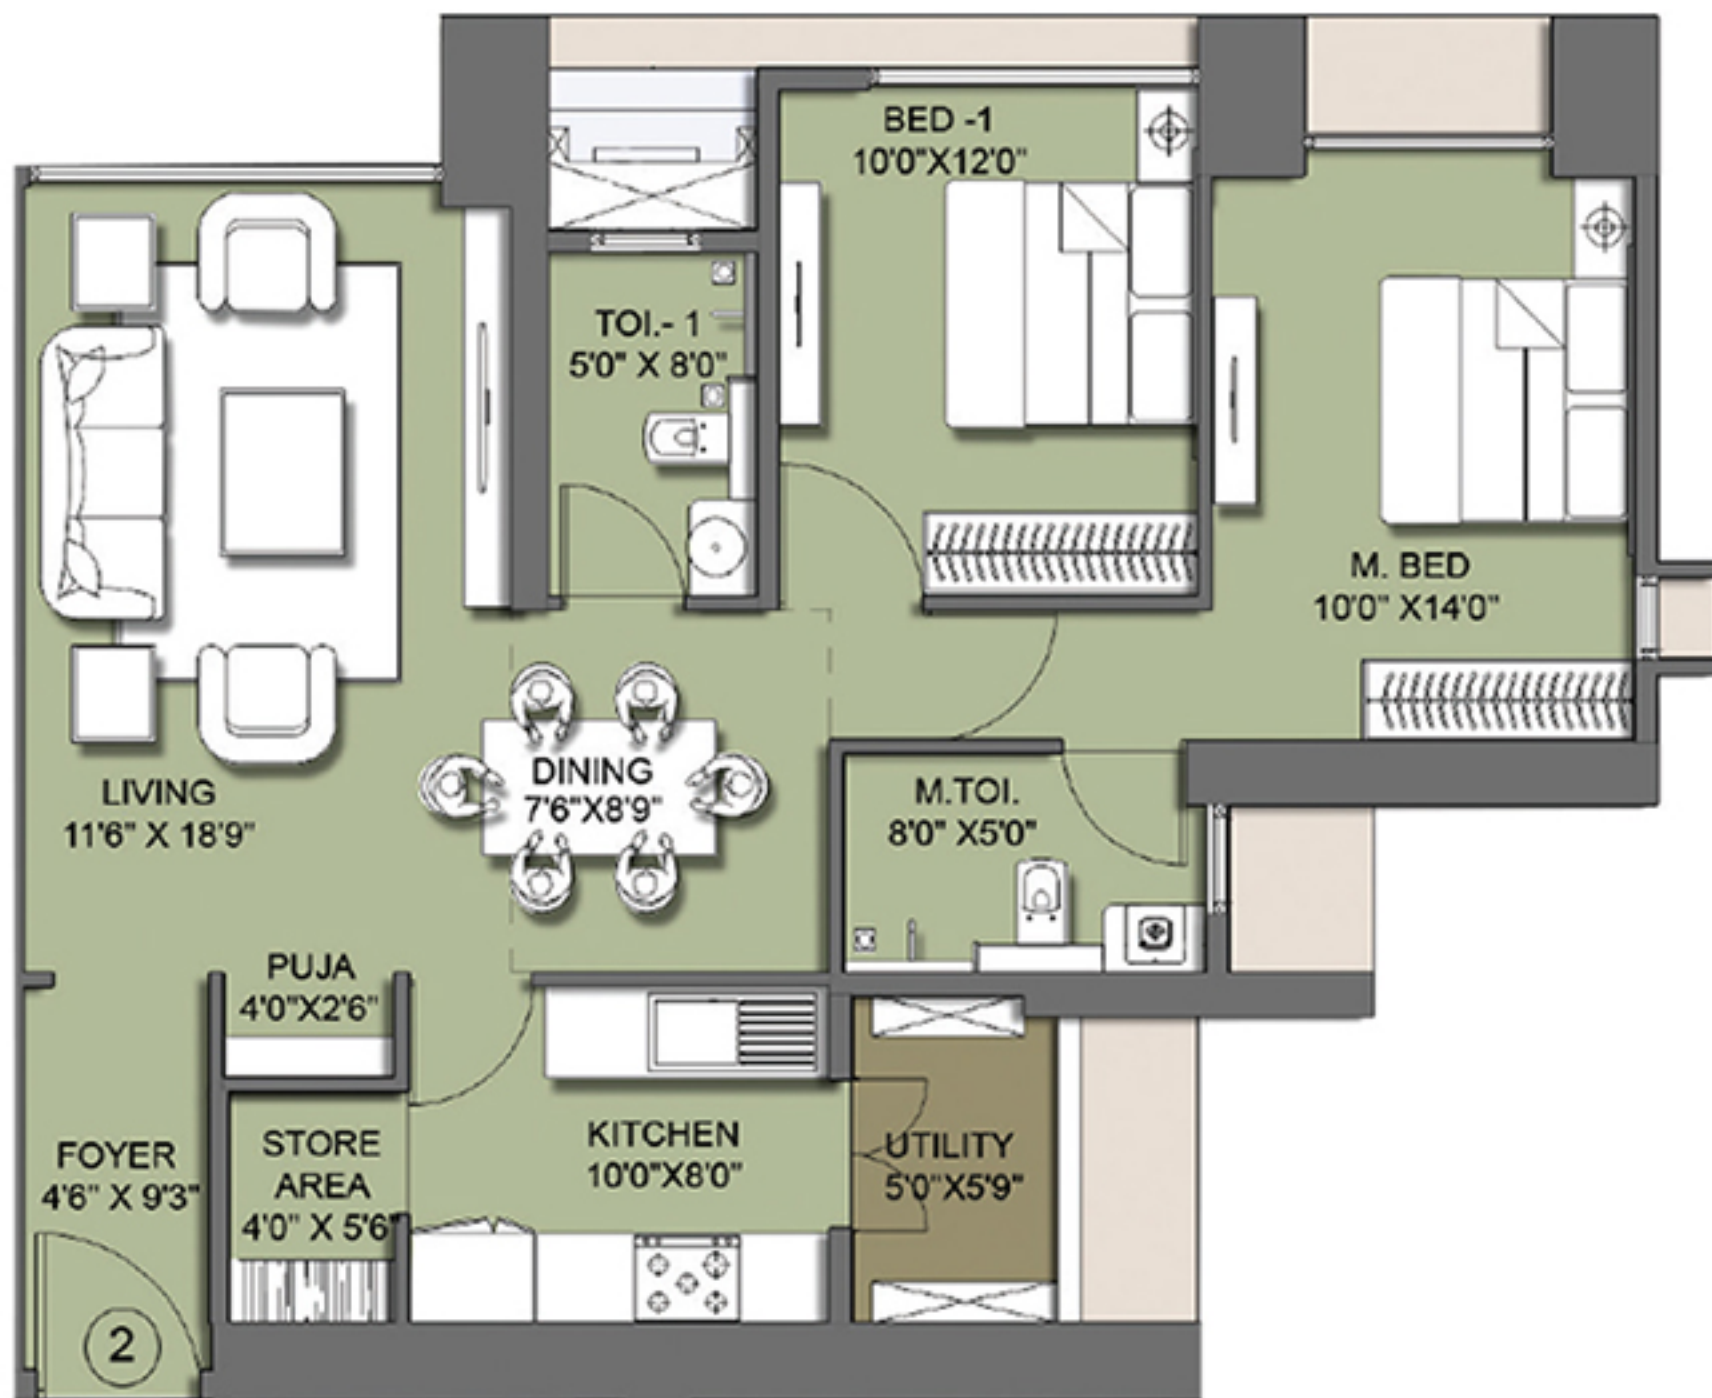

Corporate

- Direct access to Prabhadevi & Lower Parel
- 15 mins to Fort and 20 mins to Nariman Point
- 20 mins to CBD at BKC

Finest finishes and fittings

Legend :

- 1 Clubhouse
- 2 Adult's swimming pool
- 3 Outdoor Jacuzzi pool
- 4 Covered ladies pool
- 5 Aqua gym zone
- 6 Venetian canal cruise
- 7 Kids' pool & water play platform
- 8 Floating island alcoves
- 9 Water cabanas
- 10 Reflection pools
- 11 Lawn
- 12 Water cascade
- 13 Jain temple
- 14 Childrens' play area
- 15 Chess garden
- 16 Picnic deck
- 17 Party lawn
- 18 Cricket pitch
- 19 Tennis court
- 20 Tai Chi lawn
- 21 Multipurpose court
- 22 Yoga deck
- 23 Foot reflexology deck
- 24 Wave Trellis walkway

LODHA
VENEZIA

The landmark