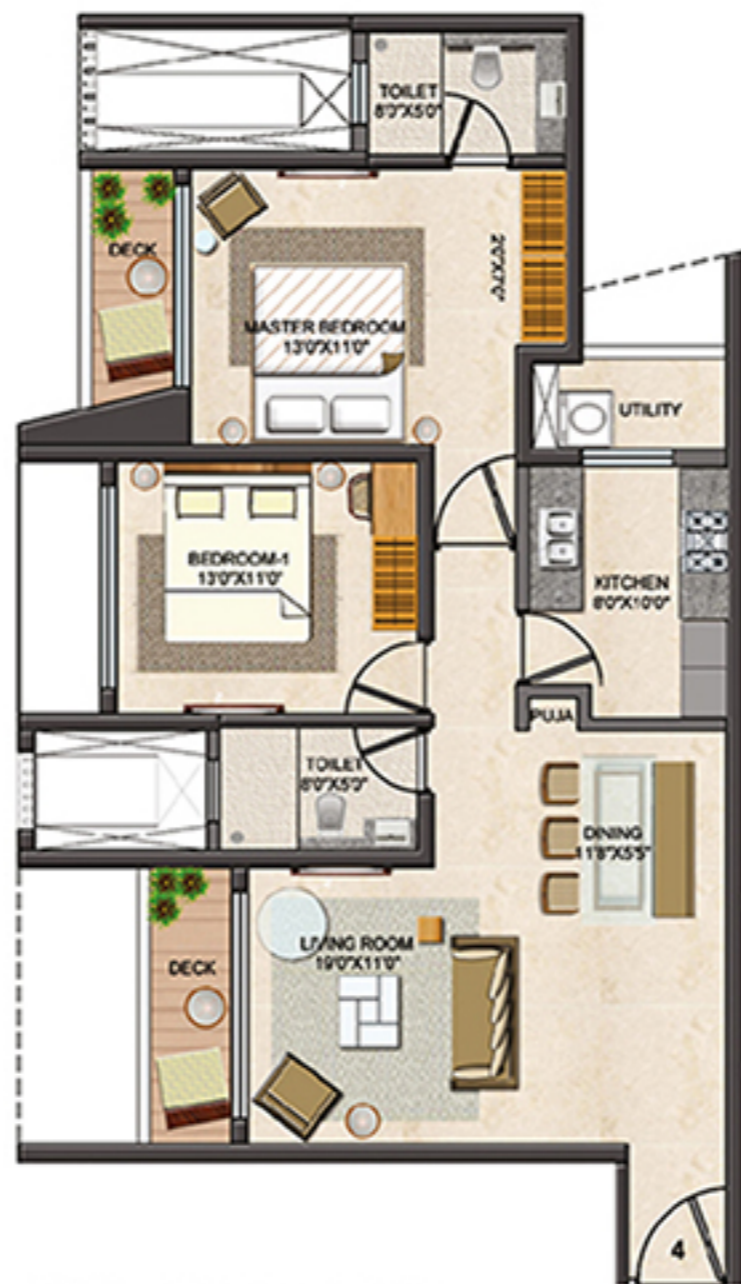

CAFÉ

Shot on location

Reading Lounge

Shot on location

Cafe

Shot on location

Private Theatre

2BED-SIENNA-&-ROMA

3BED-SIENNA-&-ROMA

Shot on location

Reception

Shot on location

Chess Room

Infinity-edge cantilevered pool

The poolside at Club Fiorenza

Goregaon