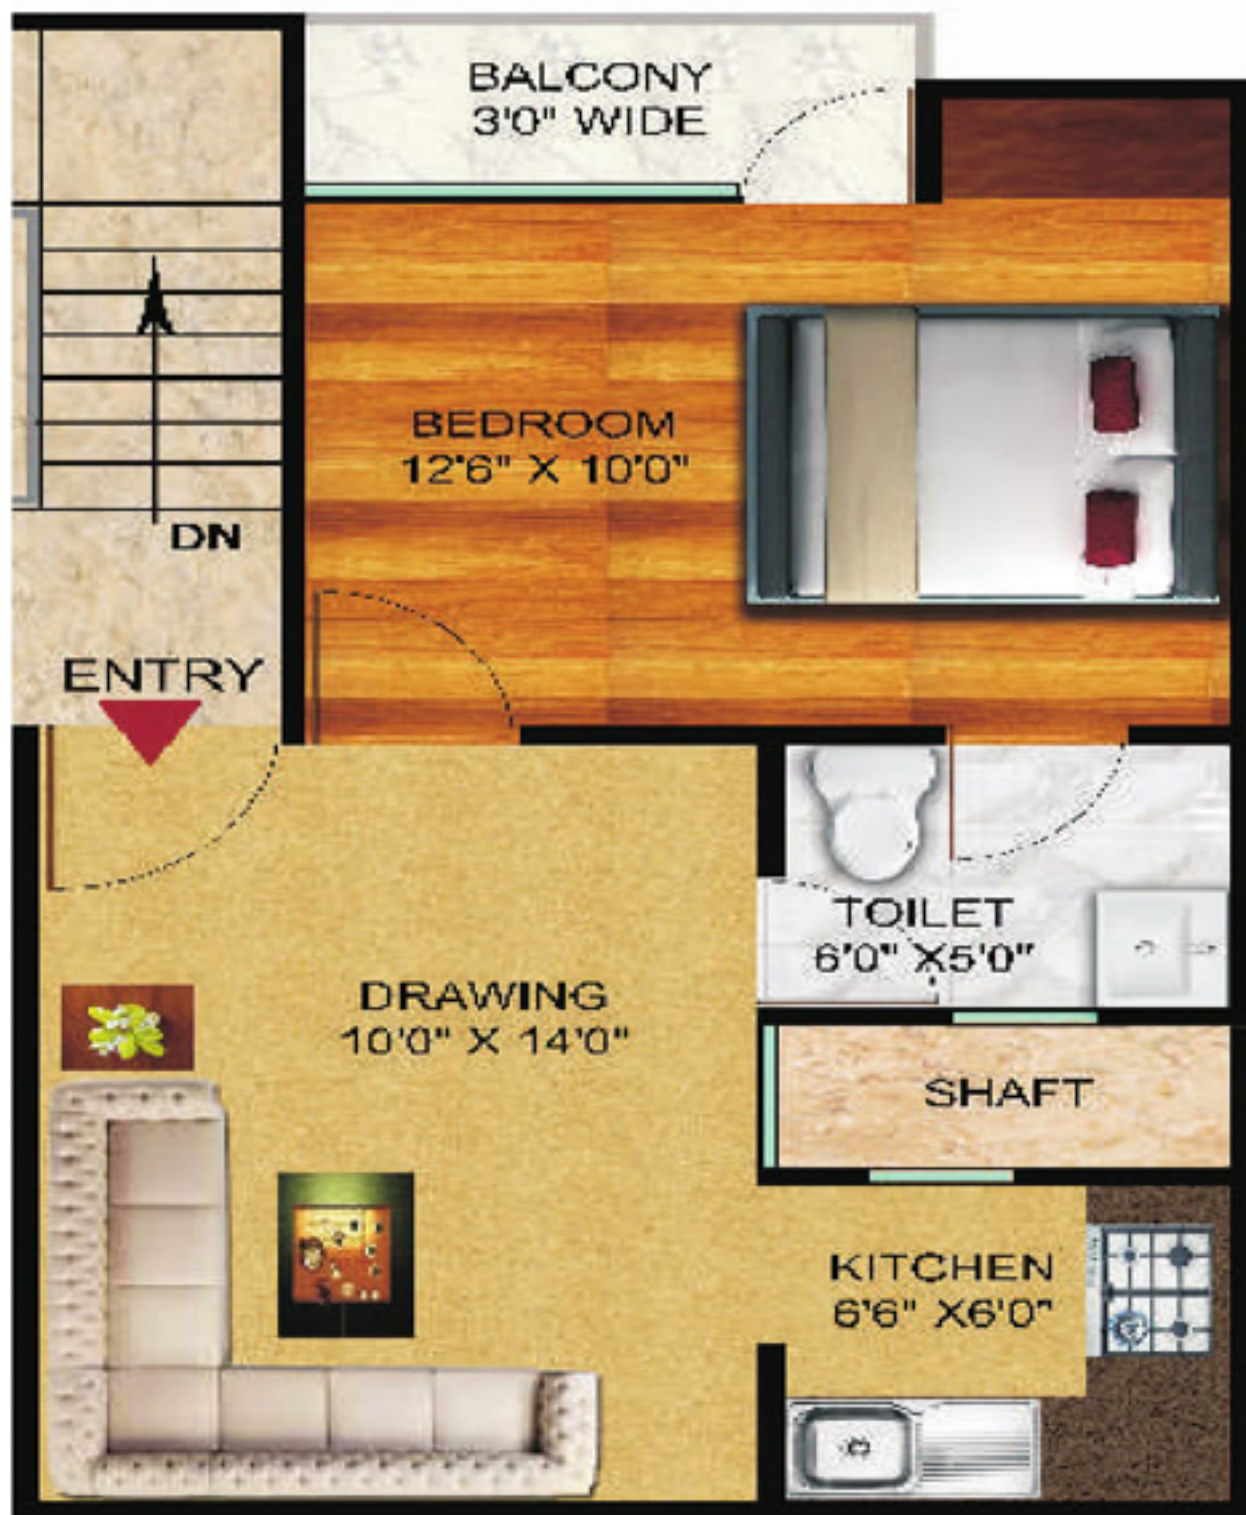

Particulars	Details
Living/Dining Flooring	Tiles
Bedrooms Flooring	Tiles
Wall Ceiling Finish	Oil Bound Distemper / Colour Wash
Toilets Wall Finish	Tiles up to 5' Oil Bound Distemper / Colour Wash
Toilets Flooring	Tiles
Kitchen Flooring	Tiles
Platform	Marble
Kitchen Wall Finish	Tiles up to 2 feet high above Marble counter & Oil bound distemper / Colour Wash in balance area
Others	Single Bowl Stainless Steel Sink
Balcony Flooring	Tiles
Window	MS Z-Section & Glass / Alu Steel & Glass
Door Frame / Doors	Hardwood / M.S / Fiber Door frames with Flush Door / Skin Door / Fiber Door
Common Area Flooring	Marble / Pavers
Lift Lobby	Marble / Tiles
Chinaware	Standard Fitting
C.P Fittings	Standard Fitting
Electrical	ISI marked products for wiring, switches and Circuits
Security	Gated Complex

2 BHK Apartments : 870 SQFT.

One Room Set Apartments : 422 SQFT.

1 BHK Apartments

2 BHK Apartments

One Room Set

I BHK Apartments : 540 SQFT.

I BHK Apartments : 575 SQFT.

Location Map