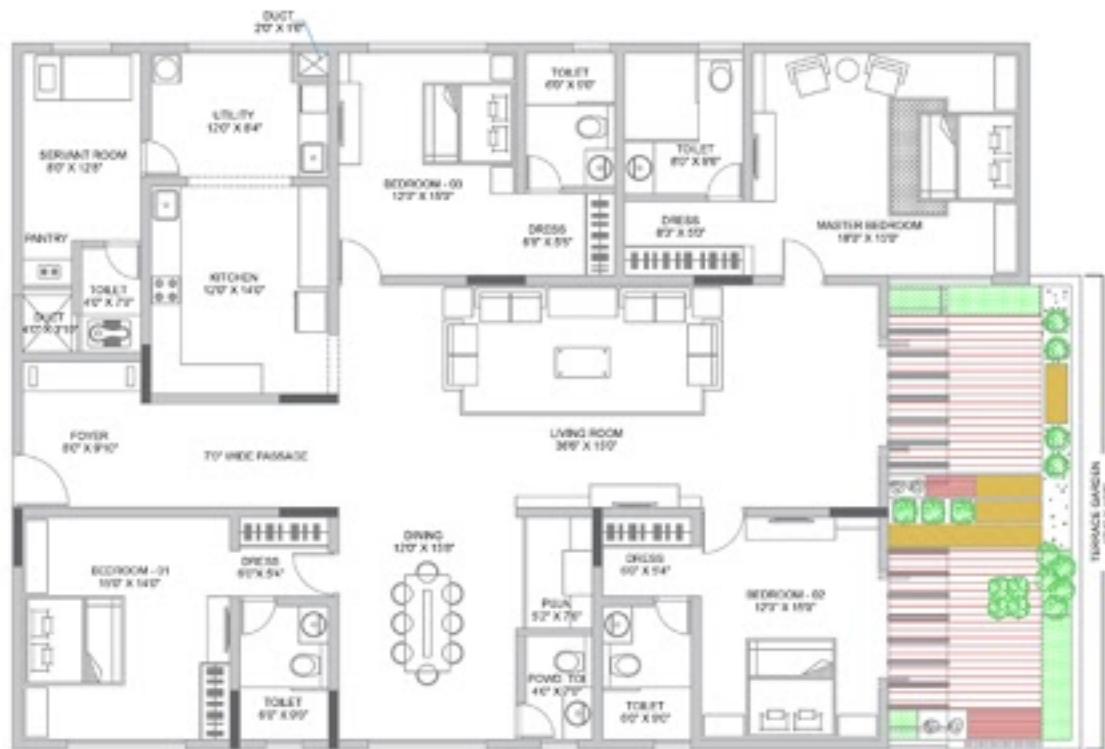

Vaishnavi Terraces

📍 Dollars Colony, JP Nagar, Bangalore

4 BHK 4282 sft TYPE 1

MASTERPLAN

Vaishnavi Terraces

📍 Dollars Colony, JP Nagar, Bangalore

3 BHK 2437 sft TYPE 1

3 BHK 2437 sft TYPE 2

4 BHK 3571 sft TYPE 2

JAYANAGAR

• SHOPPERS STOP

BTM LAYOUT

OUTER RING ROAD

• MEGA CITY MALL

VARSHINI TERRACES

JP NAGAR
DOLLARS COLONY