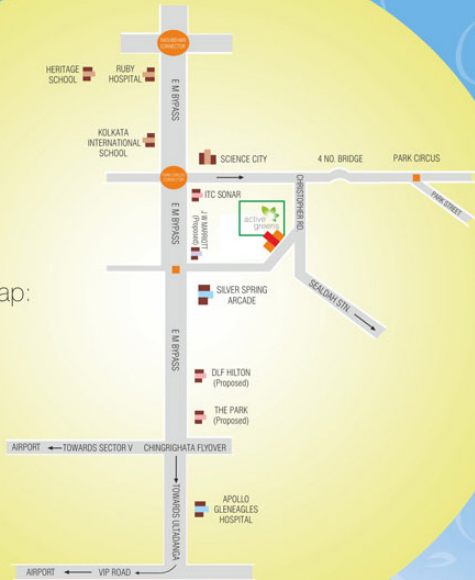

Location Map:

Within 1.5km of ITC Sonar and upcoming JW Marriott, The Park and Hilton in Kolkata.

Marketing & Site Office: 10 Paymental Garden Lane, Kolkata - 700 015.

Website: www.activegreens.co.in • Email: info@ruchirealty.com • Enquiries: +91 97485 66662/3/4