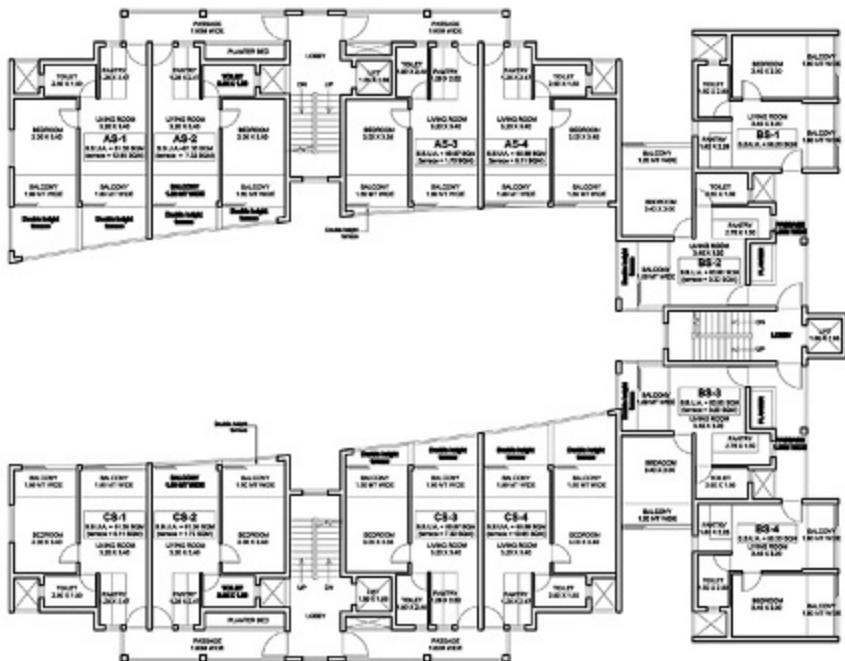

**DATE - 24/11/2015**  
**CONCEPTUAL DESIGN**

**ULYSIS**  
**ARCHITECTURAL, INTERIOR & LANDSCAPE CONSULTANTS.**  
 #201 - A, SECOND FLOOR, MATIAS PLAZA,  
 PAULAM - GOA, 403001  
 PHL - 2421850

RESIDENTIAL PROJECT AT CALANGUTE  
STILT FLOOR PLAN

DATE - 24/11/2015  
CONCEPTUAL DESIGN

**ULYSIS**  
ARCHITECTURAL, INTERIOR & LANDSCAPE CONSULTANTS  
4301 -A, 8TH FLOOR, MYTHRA PLAZA,  
BANGALORE - 560001  
PH - 347186

**RESIDENTIAL PROJECT AT CALANGUTE**  
**SECOND FLOOR PLAN**

DATE - 24/11/2015  
 CONCEPTUAL DESIGN

**ULYSIS**  
 ARCHITECTURAL, INTERIOR & LANDSCAPE CONSULTANTS.  
 #201 - A, SECOND FLOOR, MATIAS PLAZA,  
 PAULM - GOA, 403001  
 PH. - 2421850