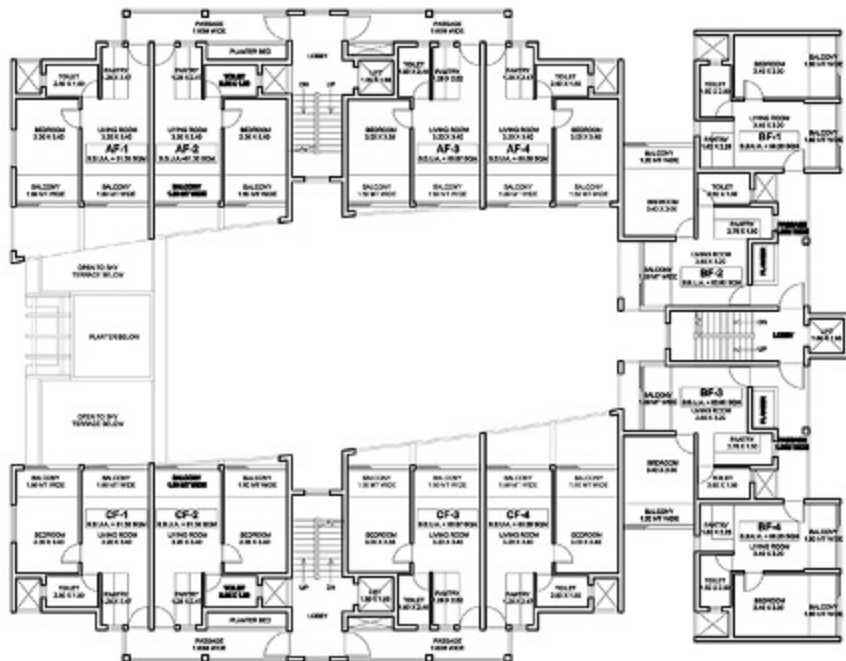

RESIDENTIAL PROJECT AT CALANGUTE
FIRST FLOOR PLAN

DATE - 24/11/2015
CONCEPTUAL DESIGN

ULYSIS
ARCHITECTURAL, INTERIOR & LANDSCAPE CONSULTANTS.
#201 - A, SECOND FLOOR, MATIAS PLAZA,
PAULAM - GOA, 403001
PHL - 2421850