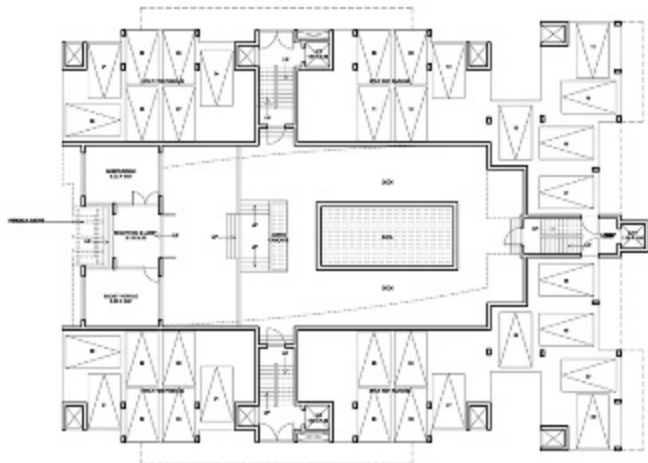

**DATE - 24/11/2015**  
**CONCEPTUAL DESIGN**

**ULYSIS**  
**ARCHITECTURAL, INTERIOR & LANDSCAPE CONSULTANTS.**  
 #201 - A, SECOND FLOOR, MATIAS PLAZA,  
 PAULAM - GOA, 403001  
 PHL - 2421850

RESIDENTIAL PROJECT AT CALANGUTE  
STILT FLOOR PLAN