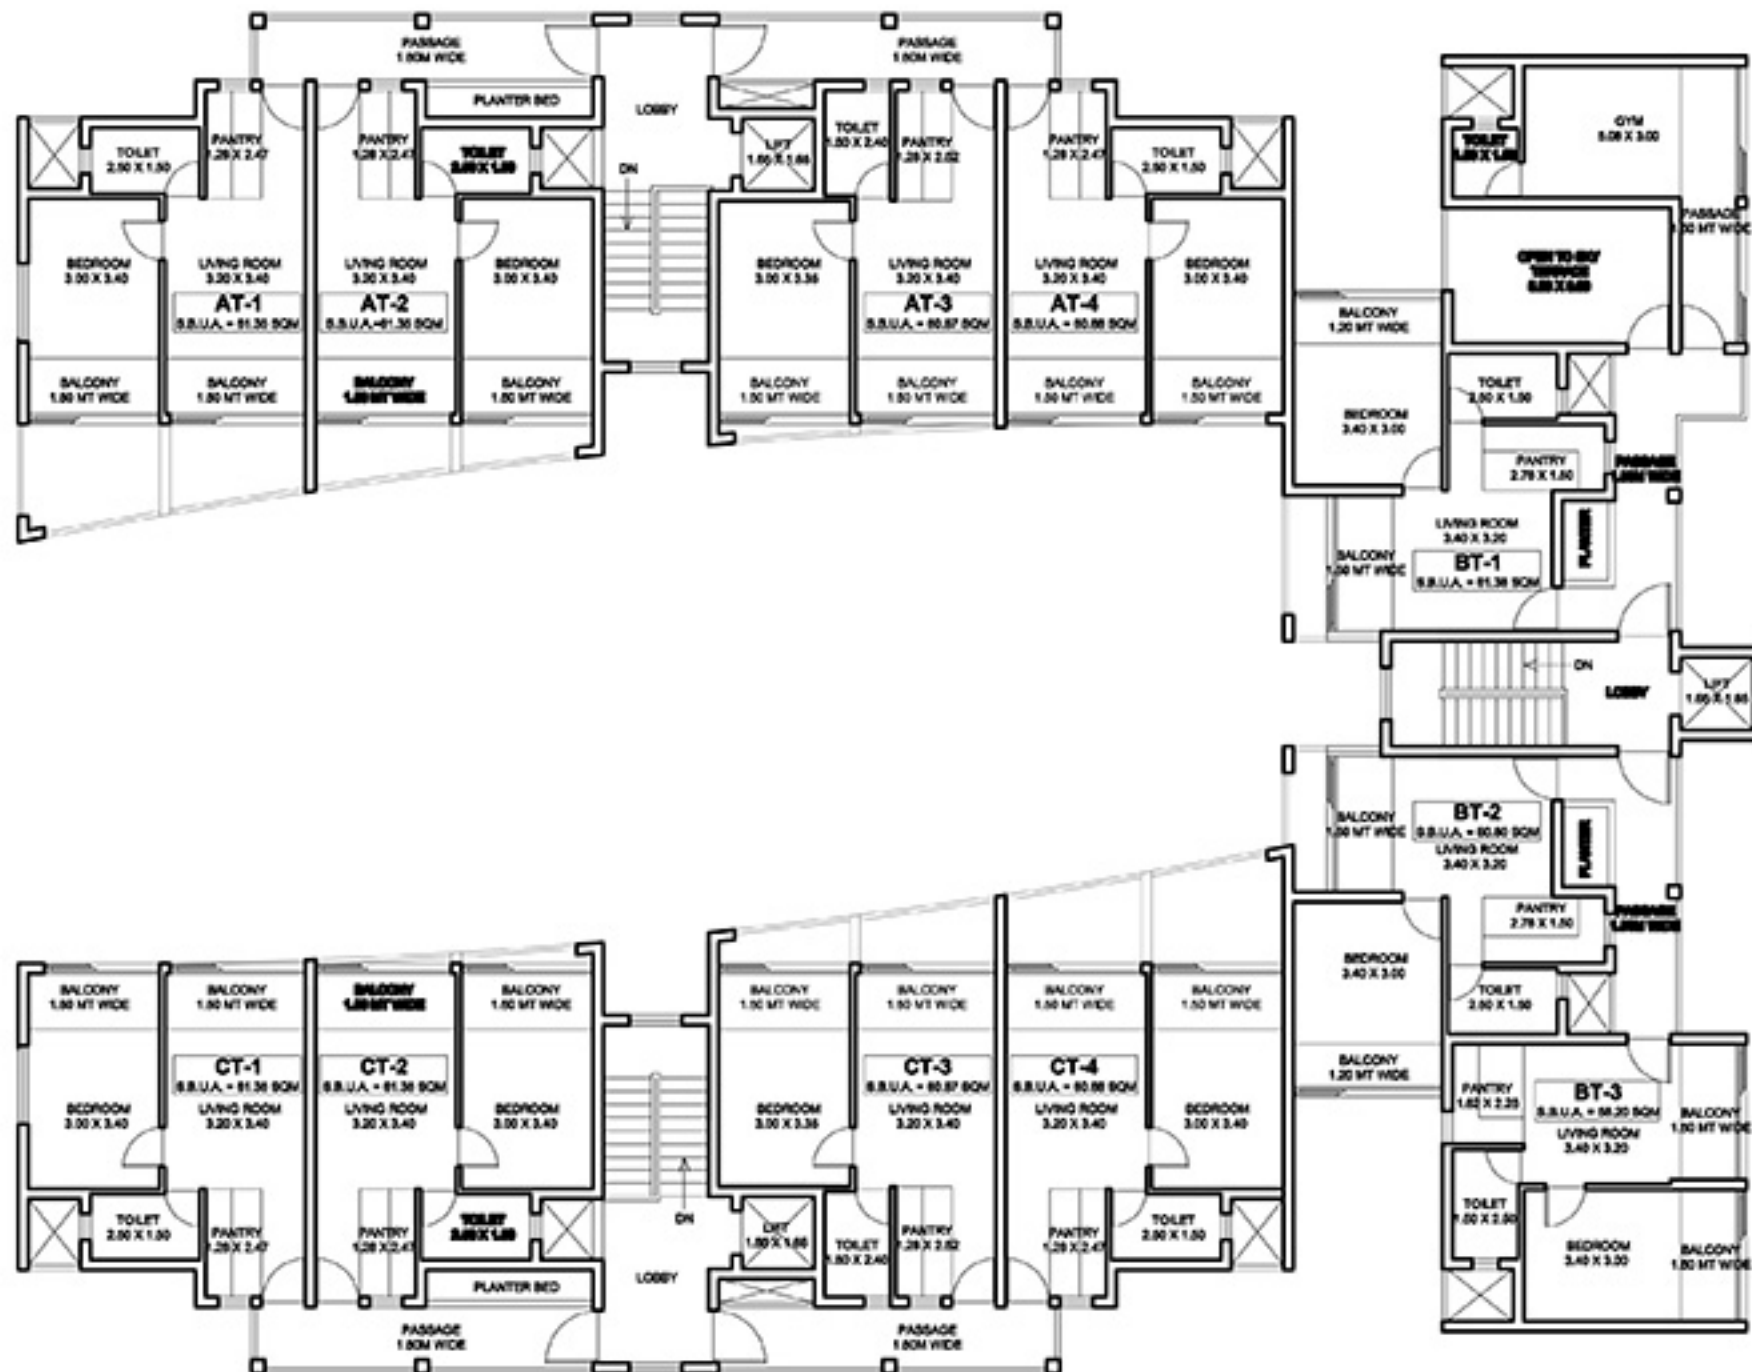

Particulars	Details
Living/Dining Flooring	Tiles
Bedrooms Flooring	Tiles
Wall Ceiling Finish	Oil Bound Distemper / Colour Wash
Toilets Wall Finish	Tiles up to 5' Oil Bound Distemper / Colour Wash
Toilets Flooring	Tiles
Kitchen Flooring	Tiles
Platform	Marble
Kitchen Wall Finish	Tiles up to 2 feet high above Marble counter & Oil bound distemper / Colour Wash in balance area
Others	Single Bowl Stainless Steel Sink
Balcony Flooring	Tiles
Window	MS Z-Section & Glass / Alu Steel & Glass
Door Frame / Doors	Hardwood / M.S / Fiber Door frames with Flush Door / Skin Door / Fiber Door
Common Area Flooring	Marble / Pavers
Lift Lobby	Marble / Tiles
Chinaware	Standard Fitting
C.P Fittings	Standard Fitting
Electrical	ISI marked products for wiring, switches and Circuits
Security	Gated Complex

**RESIDENTIAL PROJECT AT CALANGUTE  
THIRD FLOOR PLAN**

**DATE - 24/11/2015**  
**CONCEPTUAL DESIGN**

**U L Y S I S**  
**ARCHITECTURAL, INTERIOR & LANDSCAPE CONSULTANTS.**  
#201 - A, SECOND FLOOR, MATHIAS PLAZA,  
PANJIM - GOA 403001  
PH. - 2421950