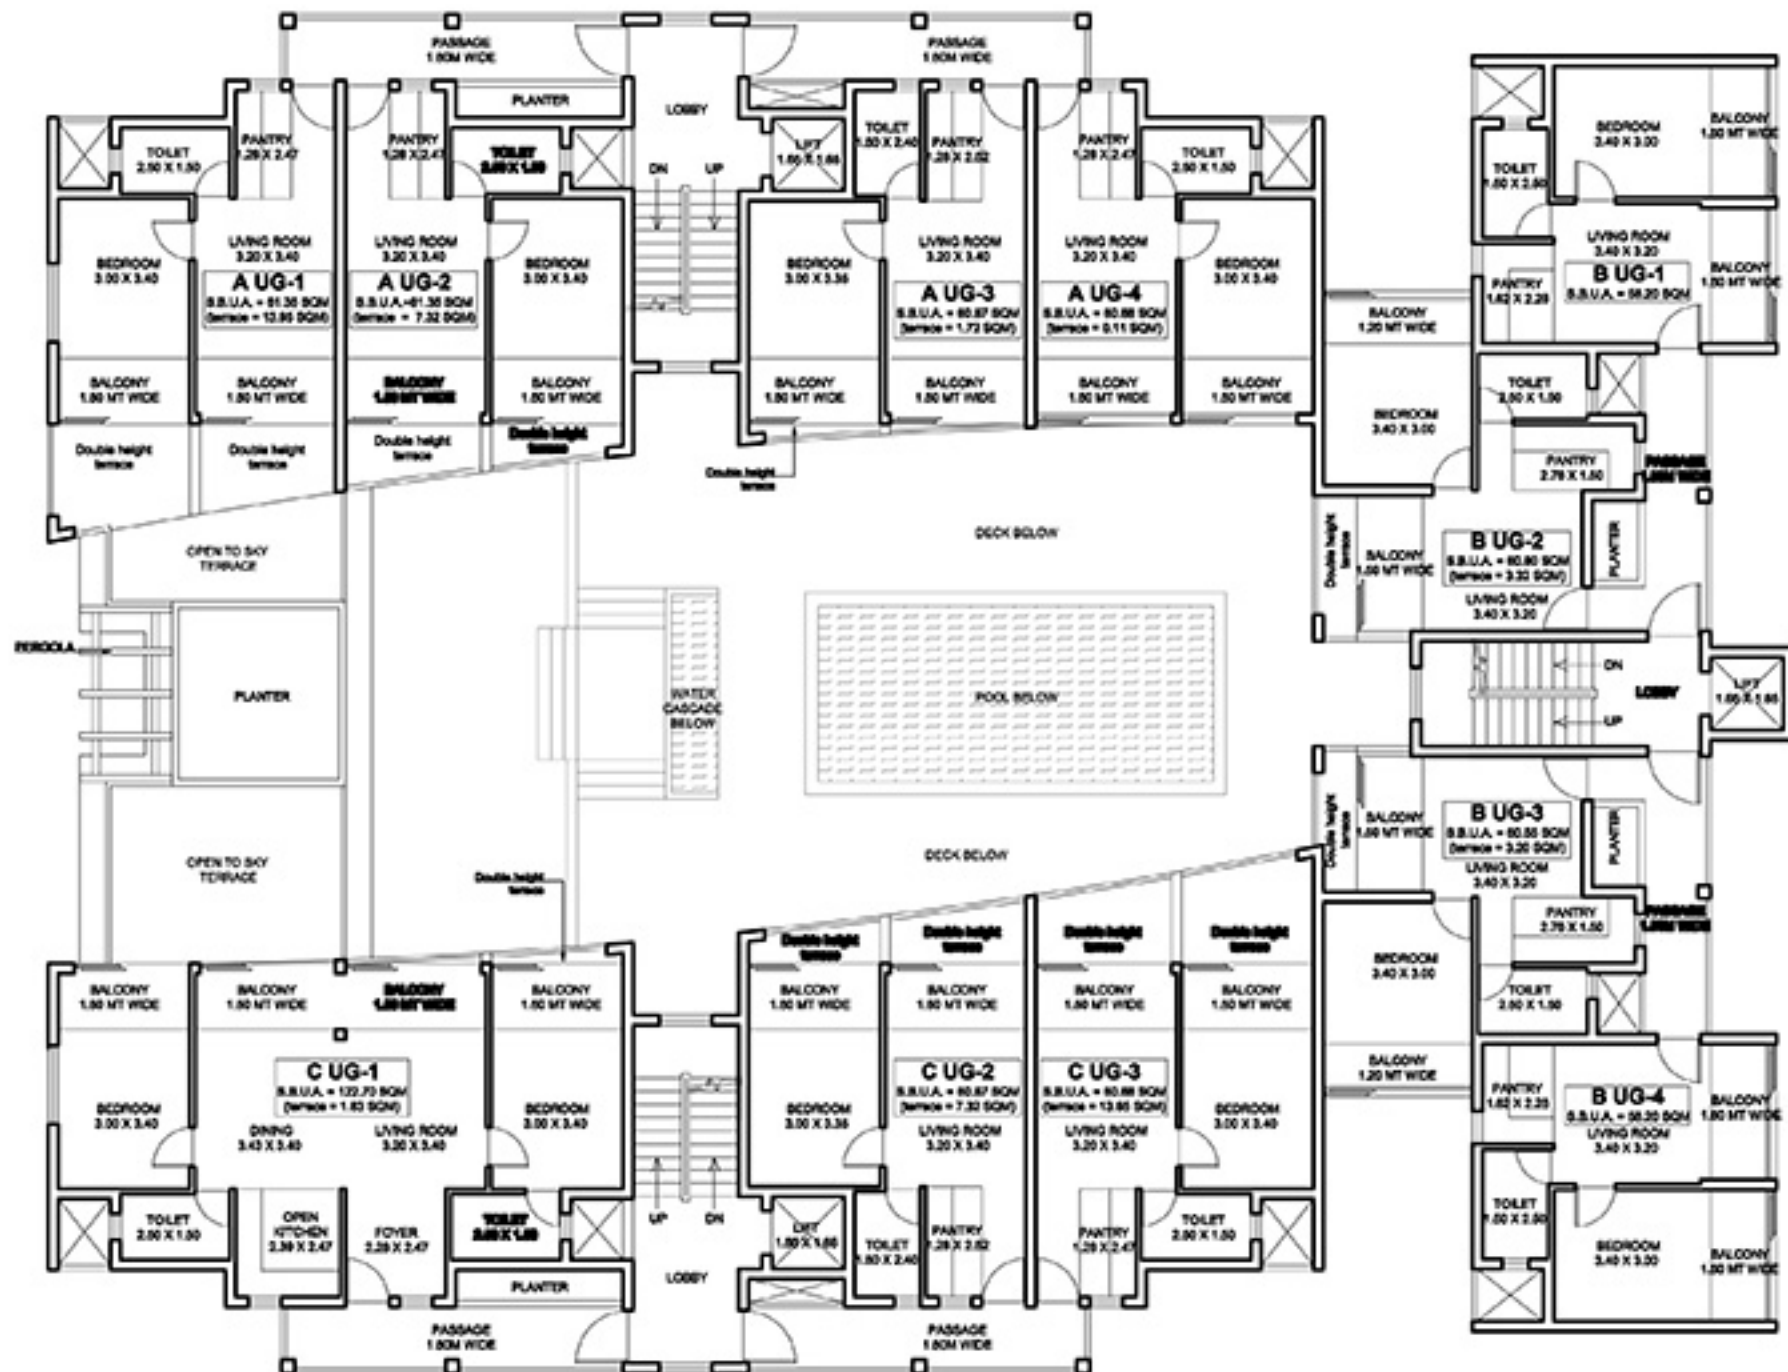

A UG-3	Owners
A UG-4	Owners
B UG-3	Owners
C UG-1	Owners

**RESIDENTIAL PROJECT AT CALANGUTE
UPPER GROUND FLOOR PLAN**

DATE - 24/11/2015
CONCEPTUAL DESIGN

U L Y S I S
ARCHITECTURAL, INTERIOR & LANDSCAPE CONSULTANTS
#201 - A, SECOND FLOOR, MATHIAS PLAZA,
PANJIM - GOA 403001
PH. - 2421950