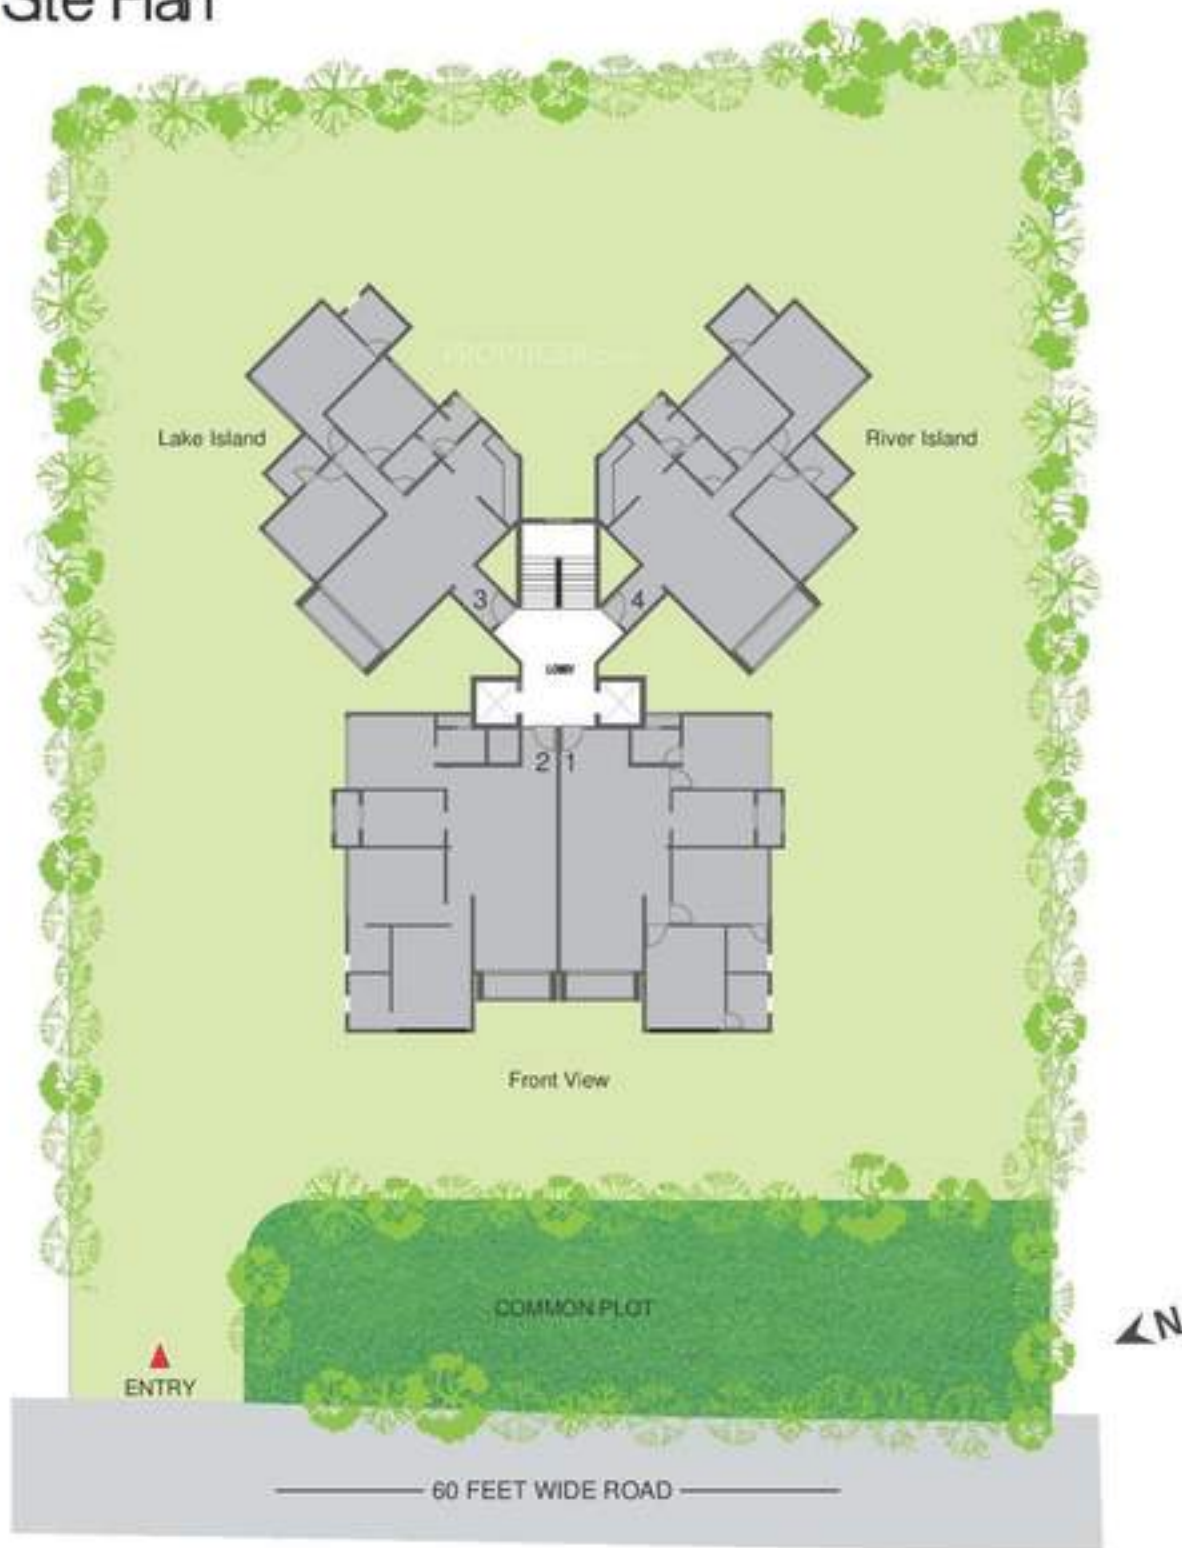

Particulars	Details
Living/Dining Flooring	Tiles
Bedrooms Flooring	Tiles
Wall Ceiling Finish	Oil Bound Distemper / Colour Wash
Toilets Wall Finish	Tiles up to 5' Oil Bound Distemper / Colour Wash
Toilets Flooring	Tiles
Kitchen Flooring	Tiles
Platform	Marble
Kitchen Wall Finish	Tiles up to 2 feet high above Marble counter & Oil bound distemper / Colour Wash in balance area
Others	Single Bowl Stainless Steel Sink
Balcony Flooring	Tiles
Window	MS Z-Section & Glass / Alu Steel & Glass
Door Frame / Doors	Hardwood / M.S / Fiber Door frames with Flush Door / Skin Door / Fiber Door
Common Area Flooring	Marble / Pavers
Lift Lobby	Marble / Tiles
Chinaware	Standard Fitting
C.P Fittings	Standard Fitting
Electrical	ISI marked products for wiring, switches and Circuits
Security	Gated Complex

Ekta Eros

Satellite

Google

Site Plan

सहज