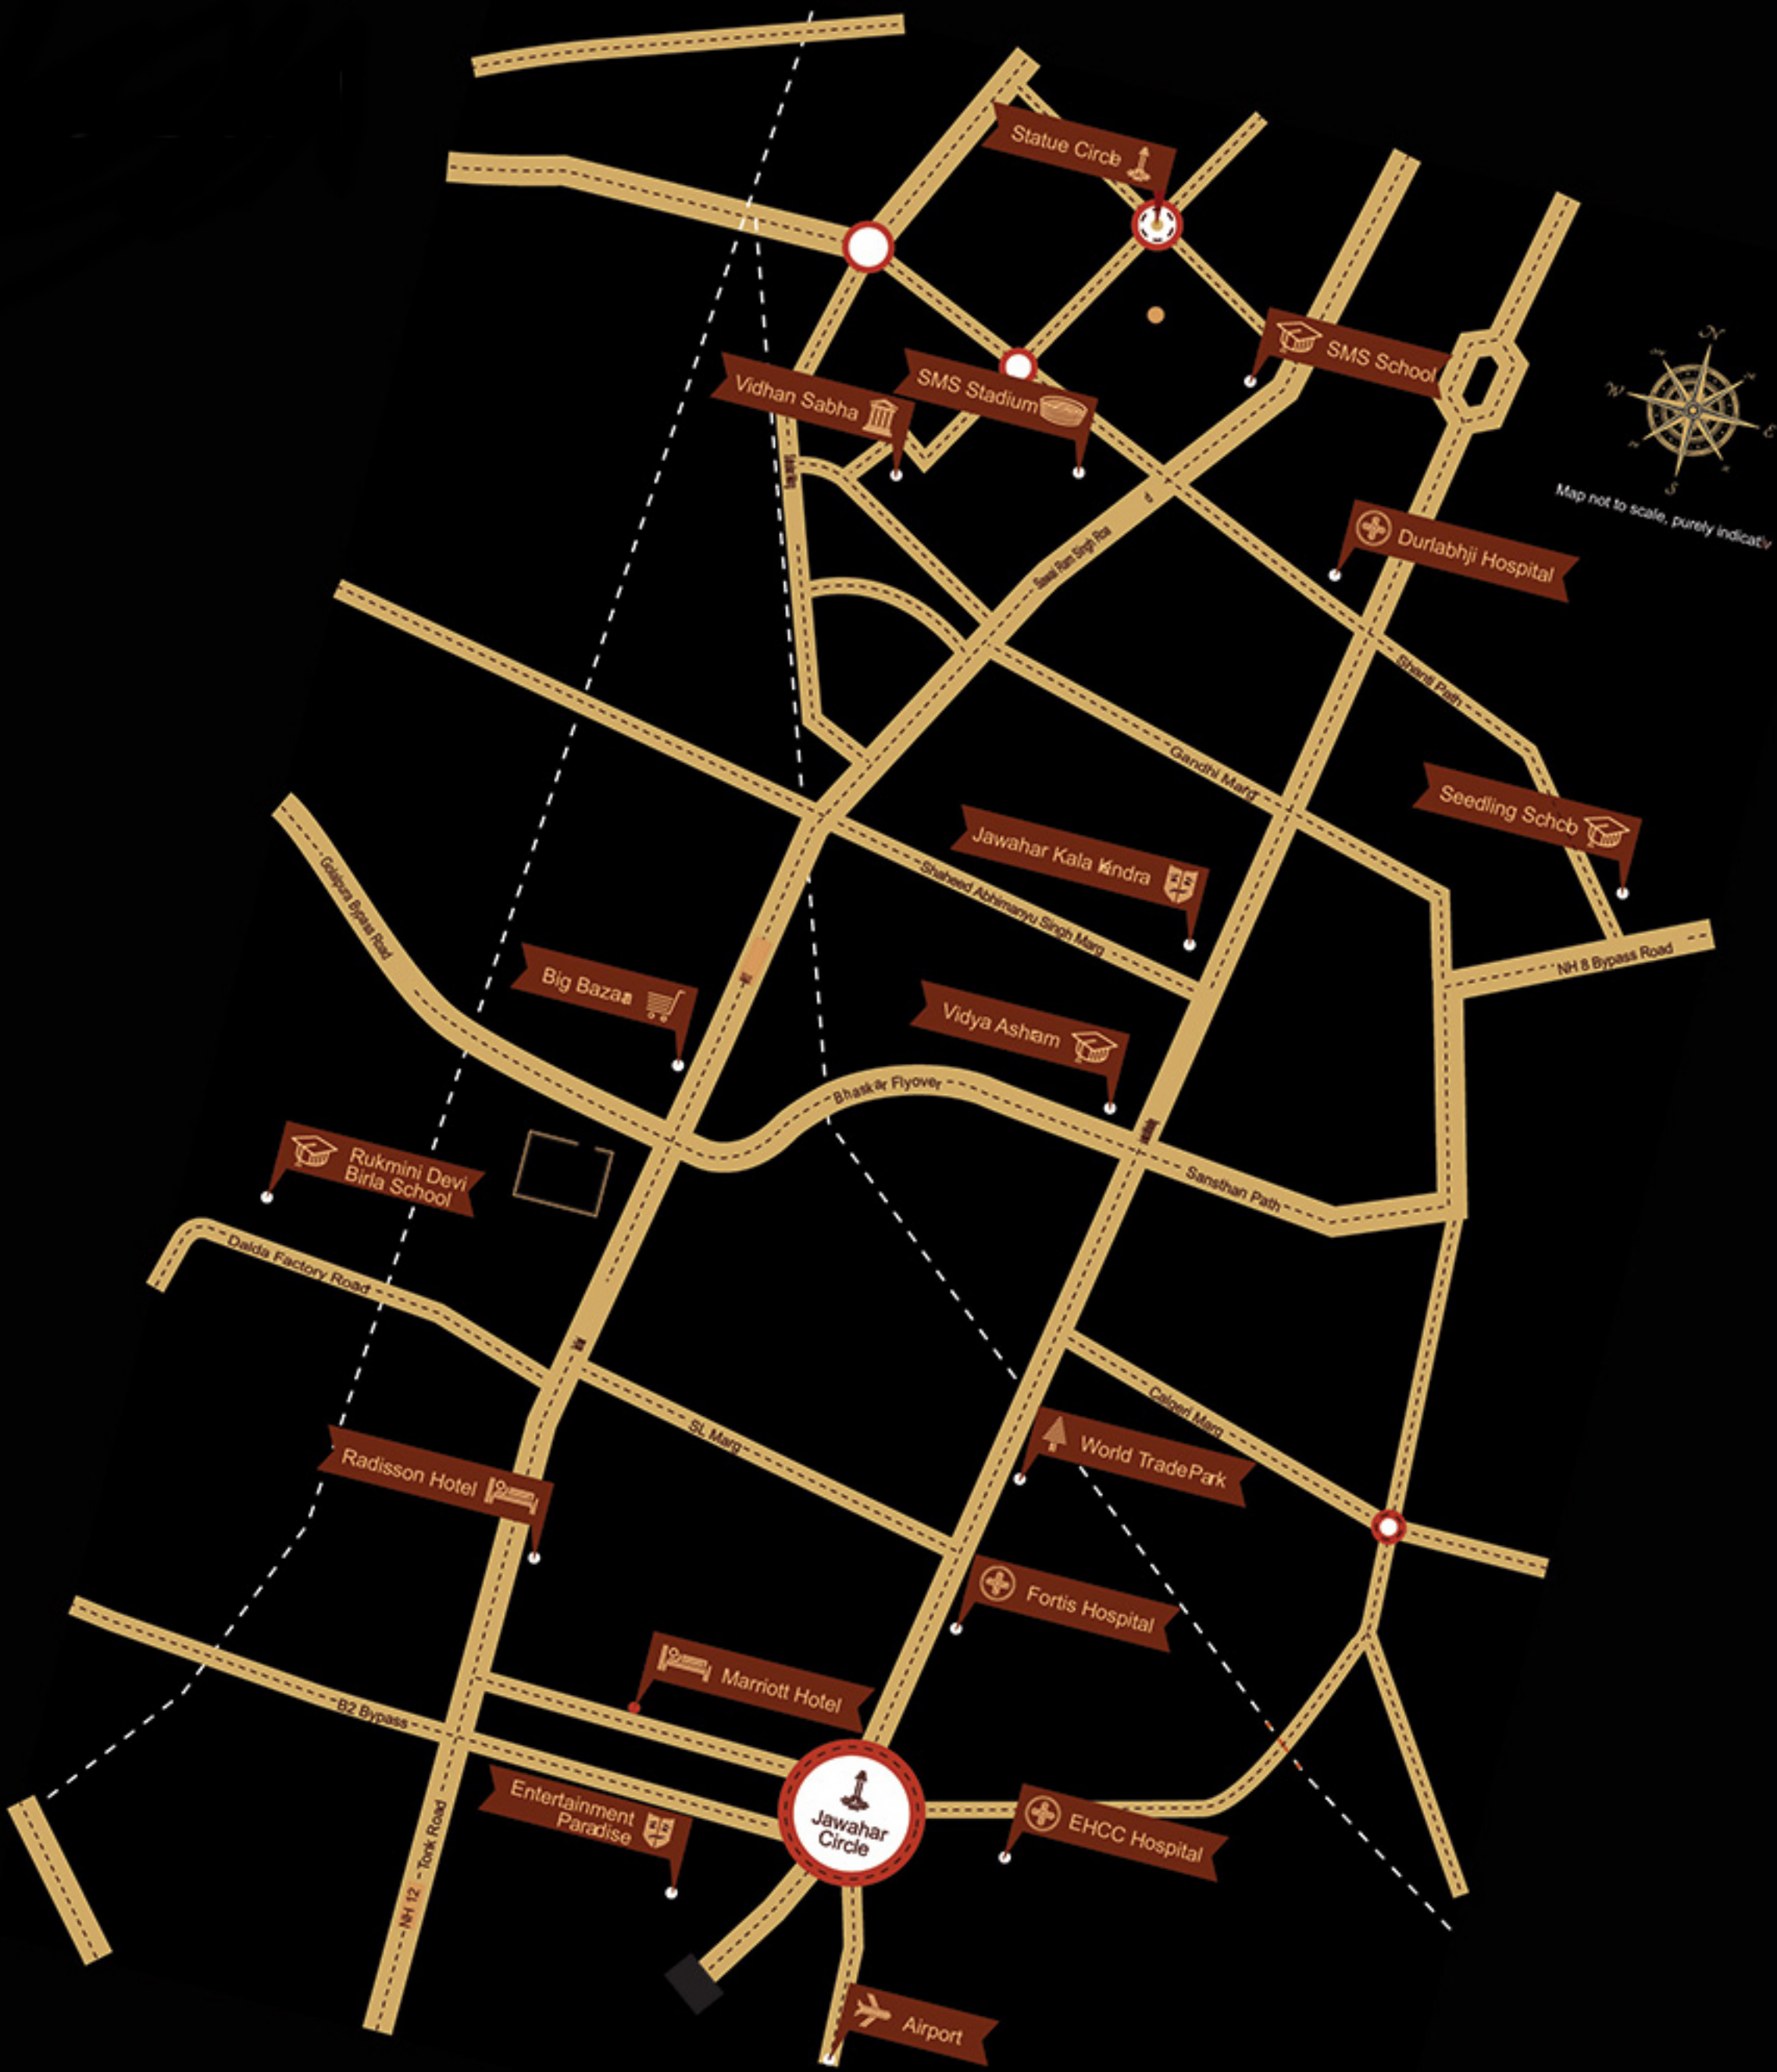

16 17
15 14
12 13 10
11 9 8
6 7 5
1 2 3 4

16 17
15 14
12 13 10
11 9 8
6 7 5
1 2 3 4

ARG ONE

LIVE THE 5 STAR LIFE

ARG ONE

14th WIDE DRIVEWAY

14th WIDE DRIVEWAY

14th WIDE DRIVEWAY

14th WIDE DRIVEWAY

14th WIDE DRIVEWAY

LANDSCAPE WITH COURTYARD

BANKING HALL

TOWN LAWN

C218

ARGUS

SERVICE APARTMENTS

BUILDING

TOWN ROAD

14th WIDE ROAD

ELT. ROAD

TO JARVIS CITY

Map not to scale, purely indicativ