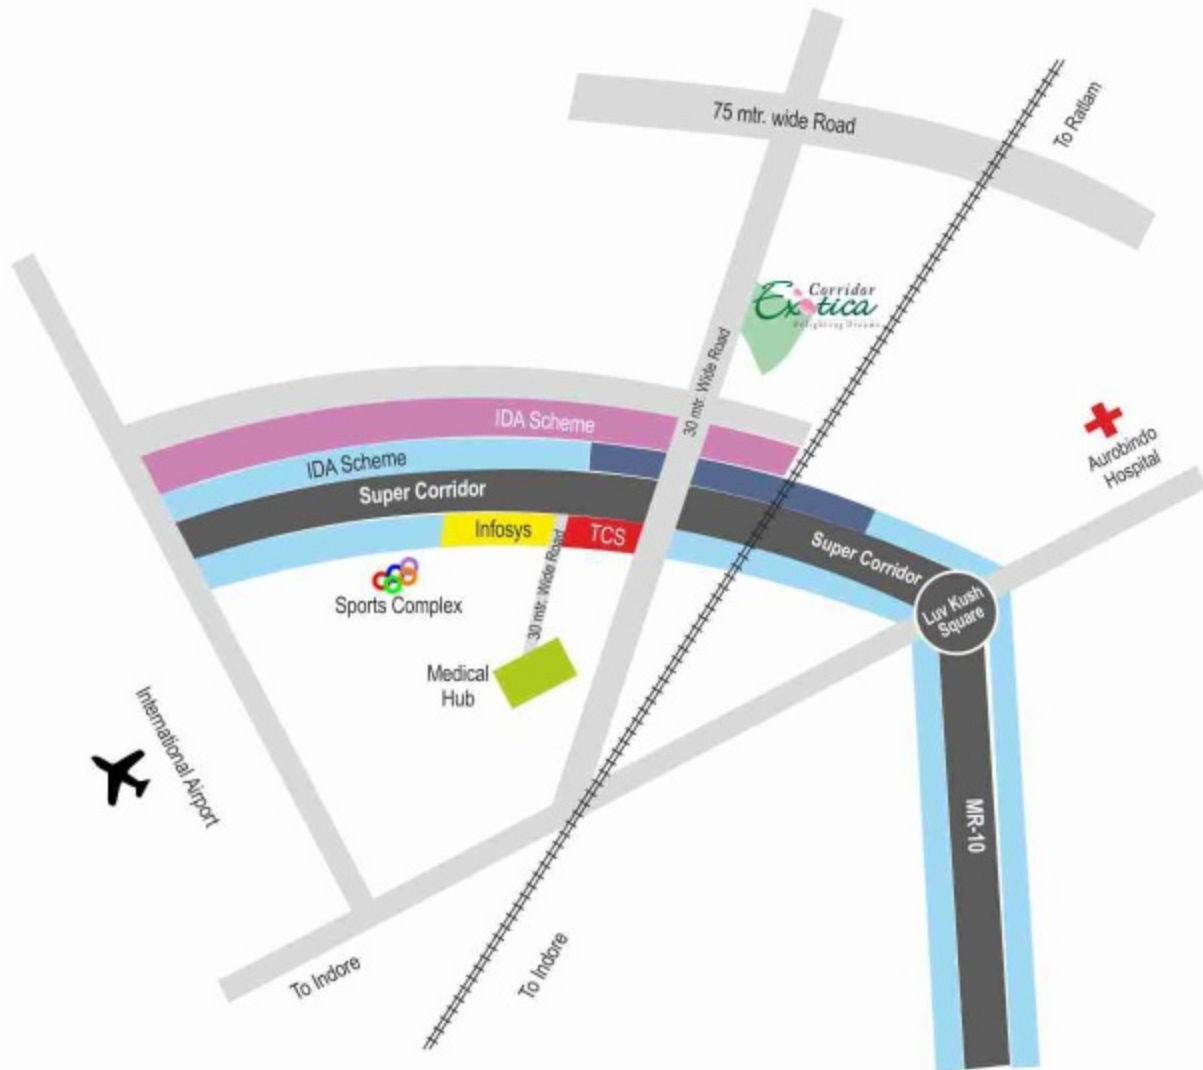

LEGENDS:

-  Aurobindo Hospital
-  IDA Scheme
-  TCS
-  Infosys
-  Medical Hub
-  Sports Complex
-  International Airport

EX. 30.00 M. WIDE ROAD (KAKAD)

TO MILNDLABAG VILLAGE

- G GARDEN
- P CAR PARKING
- C CLUB HOUSE
- CC CLUB HOUSE ,COMMERCIAL
- GK GARDEN,KIDS PLAY AREA, BADMINTON COURT
- CG CLUB HOUSE , GARDEN

Prime
Exotica
Delighting Dreams

Prime
Exotica
Delighting Dreams

Prime Exotica