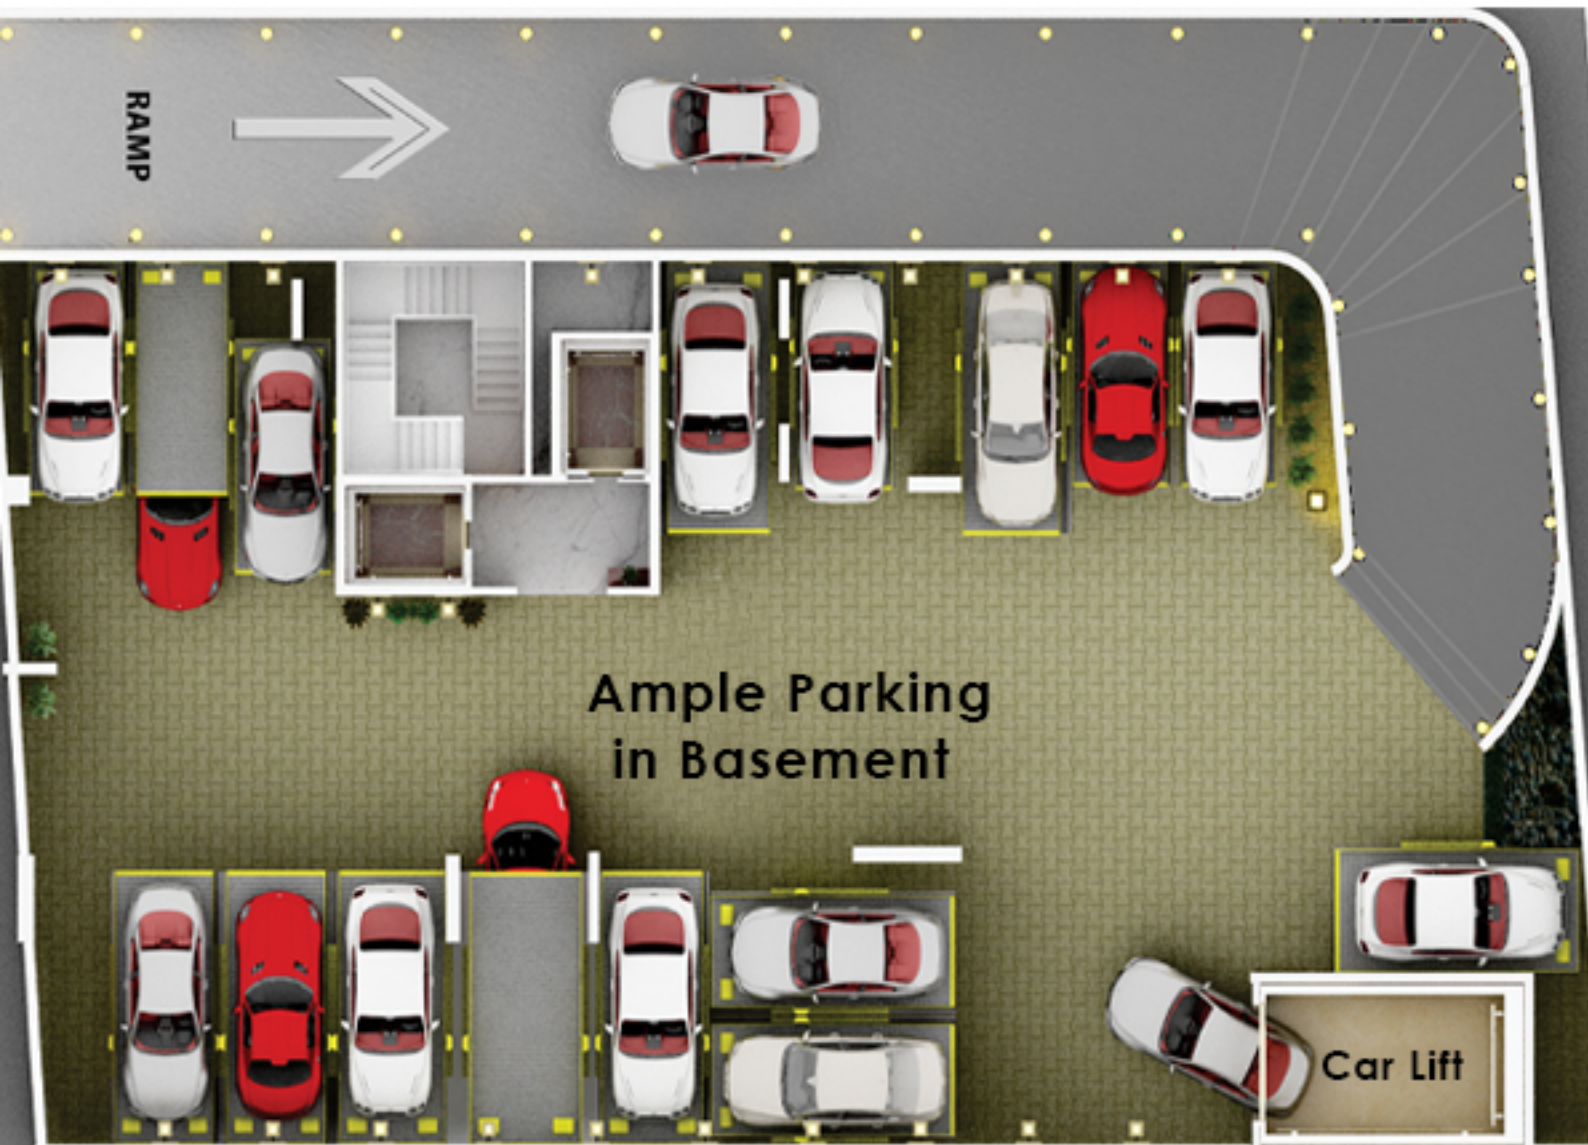

Lilium
Endure Opulent Living

Configuration : 4 BHK

**Ample Parking
in Basement**

Car Lift

exit

entry

car lift

Arabian Sea

Day View