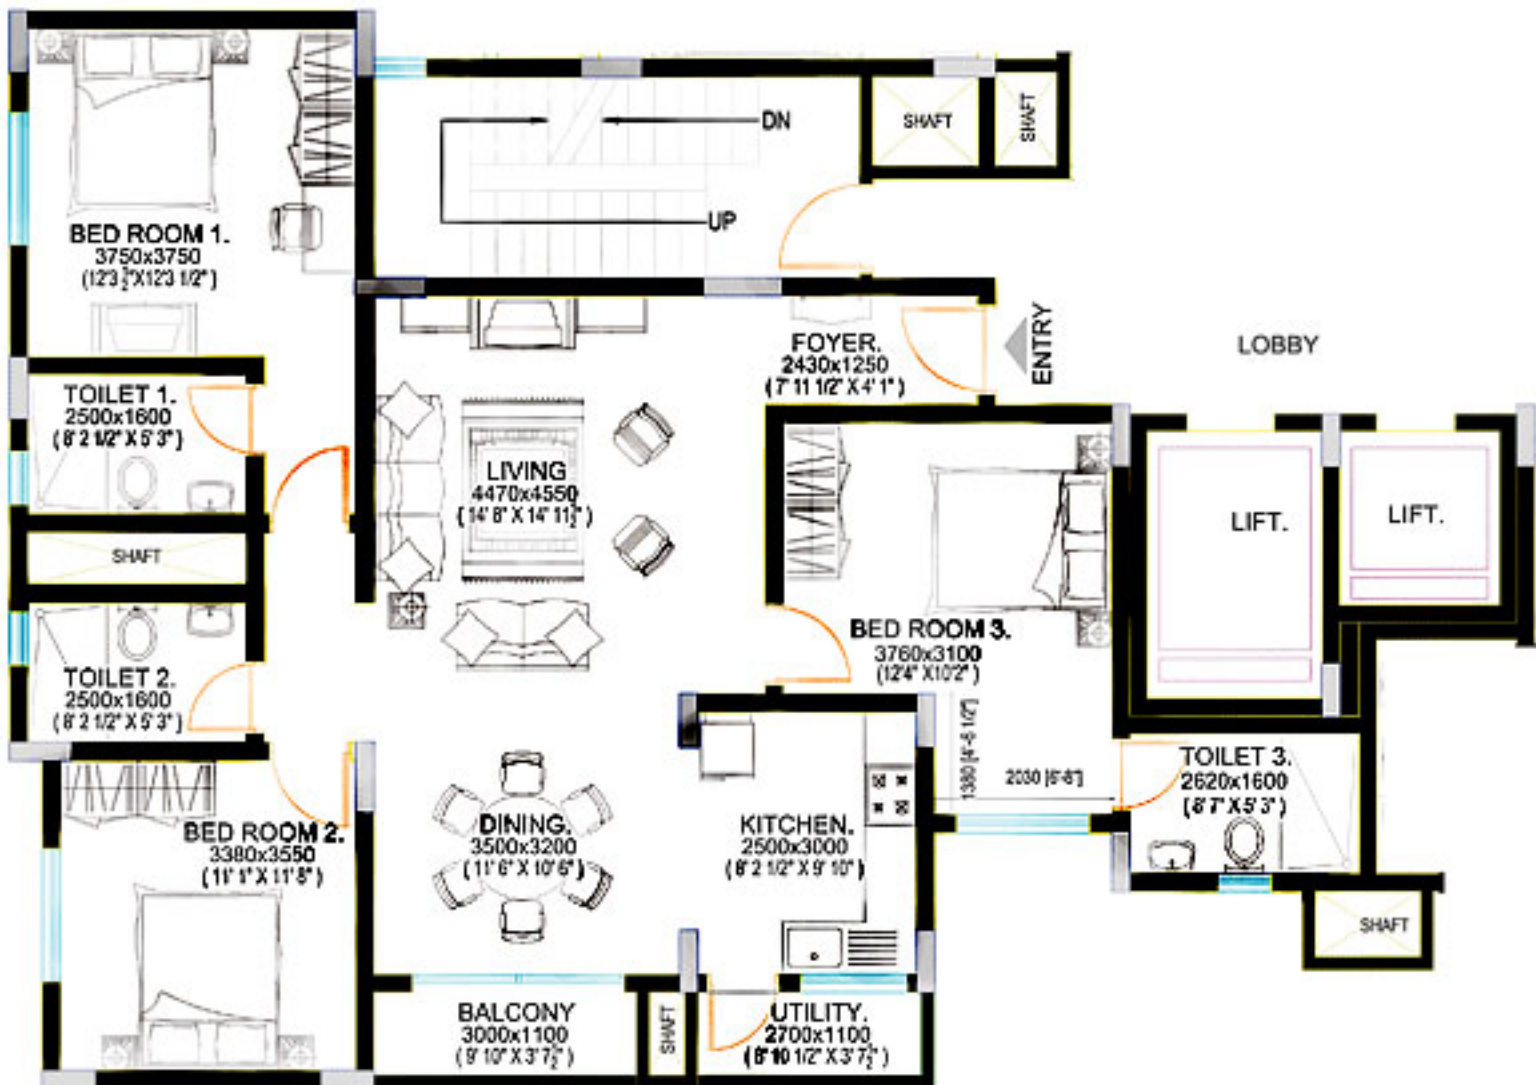

Particulars	Details
Living/Dining Flooring	Tiles
Bedrooms Flooring	Tiles
Wall Ceiling Finish	Oil Bound Distemper / Colour Wash
Toilets Wall Finish	Tiles up to 5' Oil Bound Distemper / Colour Wash
Toilets Flooring	Tiles
Kitchen Flooring	Tiles
Platform	Marble
Kitchen Wall Finish	Tiles up to 2 feet high above Marble counter & Oil bound distemper / Colour Wash in balance area
Others	Single Bowl Stainless Steel Sink
Balcony Flooring	Tiles
Window	MS Z-Section & Glass / Alu Steel & Glass
Door Frame / Doors	Hardwood / M.S / Fiber Door frames with Flush Door / Skin Door / Fiber Door
Common Area Flooring	Marble / Pavers
Lift Lobby	Marble / Tiles
Chinaware	Standard Fitting
C.P Fittings	Standard Fitting
Electrical	ISI marked products for wiring, switches and Circuits
Security	Gated Complex

# TYPE B

# TYPE-C

LOWER LEVEL  
(FIRST FLOOR PLAN)

UPPER LEVEL  
(SECOND FLOOR PLAN)