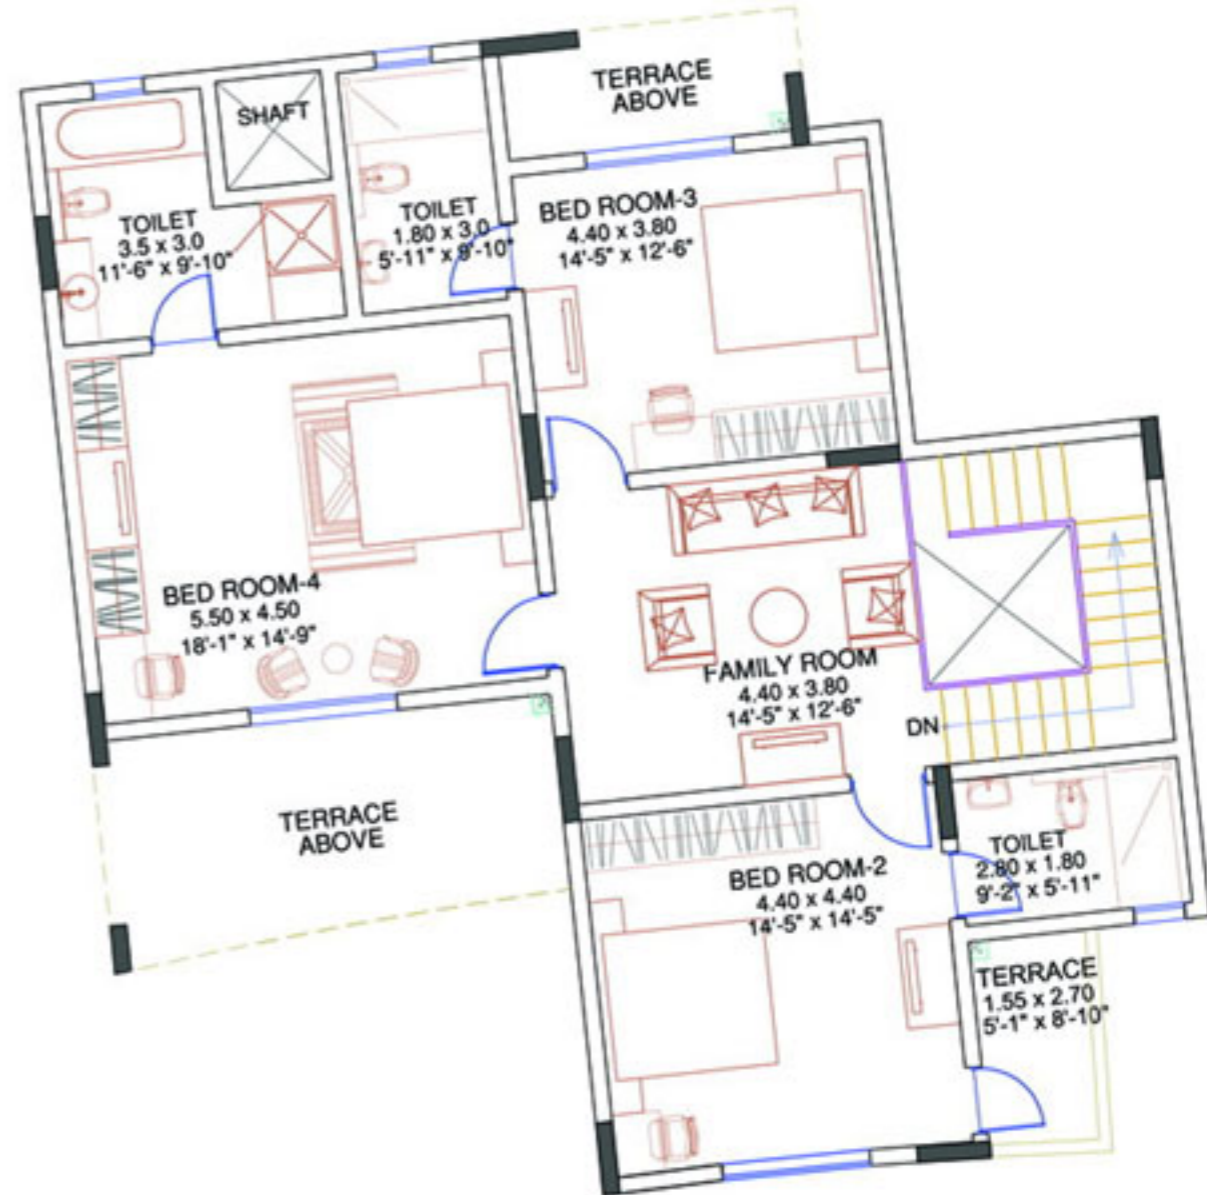

Particulars	Details
Living/Dining Flooring	Tiles
Bedrooms Flooring	Tiles
Wall Ceiling Finish	Oil Bound Distemper / Colour Wash
Toilets Wall Finish	Tiles up to 5' Oil Bound Distemper / Colour Wash
Toilets Flooring	Tiles
Kitchen Flooring	Tiles
Platform	Marble
Kitchen Wall Finish	Tiles up to 2 feet high above Marble counter & Oil bound distemper / Colour Wash in balance area
Others	Single Bowl Stainless Steel Sink
Balcony Flooring	Tiles
Window	MS Z-Section & Glass / Alu Steel & Glass
Door Frame / Doors	Hardwood / M.S / Fiber Door frames with Flush Door / Skin Door / Fiber Door
Common Area Flooring	Marble / Pavers
Lift Lobby	Marble / Tiles
Chinaware	Standard Fitting
C.P Fittings	Standard Fitting
Electrical	ISI marked products for wiring, switches and Circuits
Security	Gated Complex

# TYPE B

# TYPE-C

LOWER LEVEL  
(FIRST FLOOR PLAN)

UPPER LEVEL  
(SECOND FLOOR PLAN)