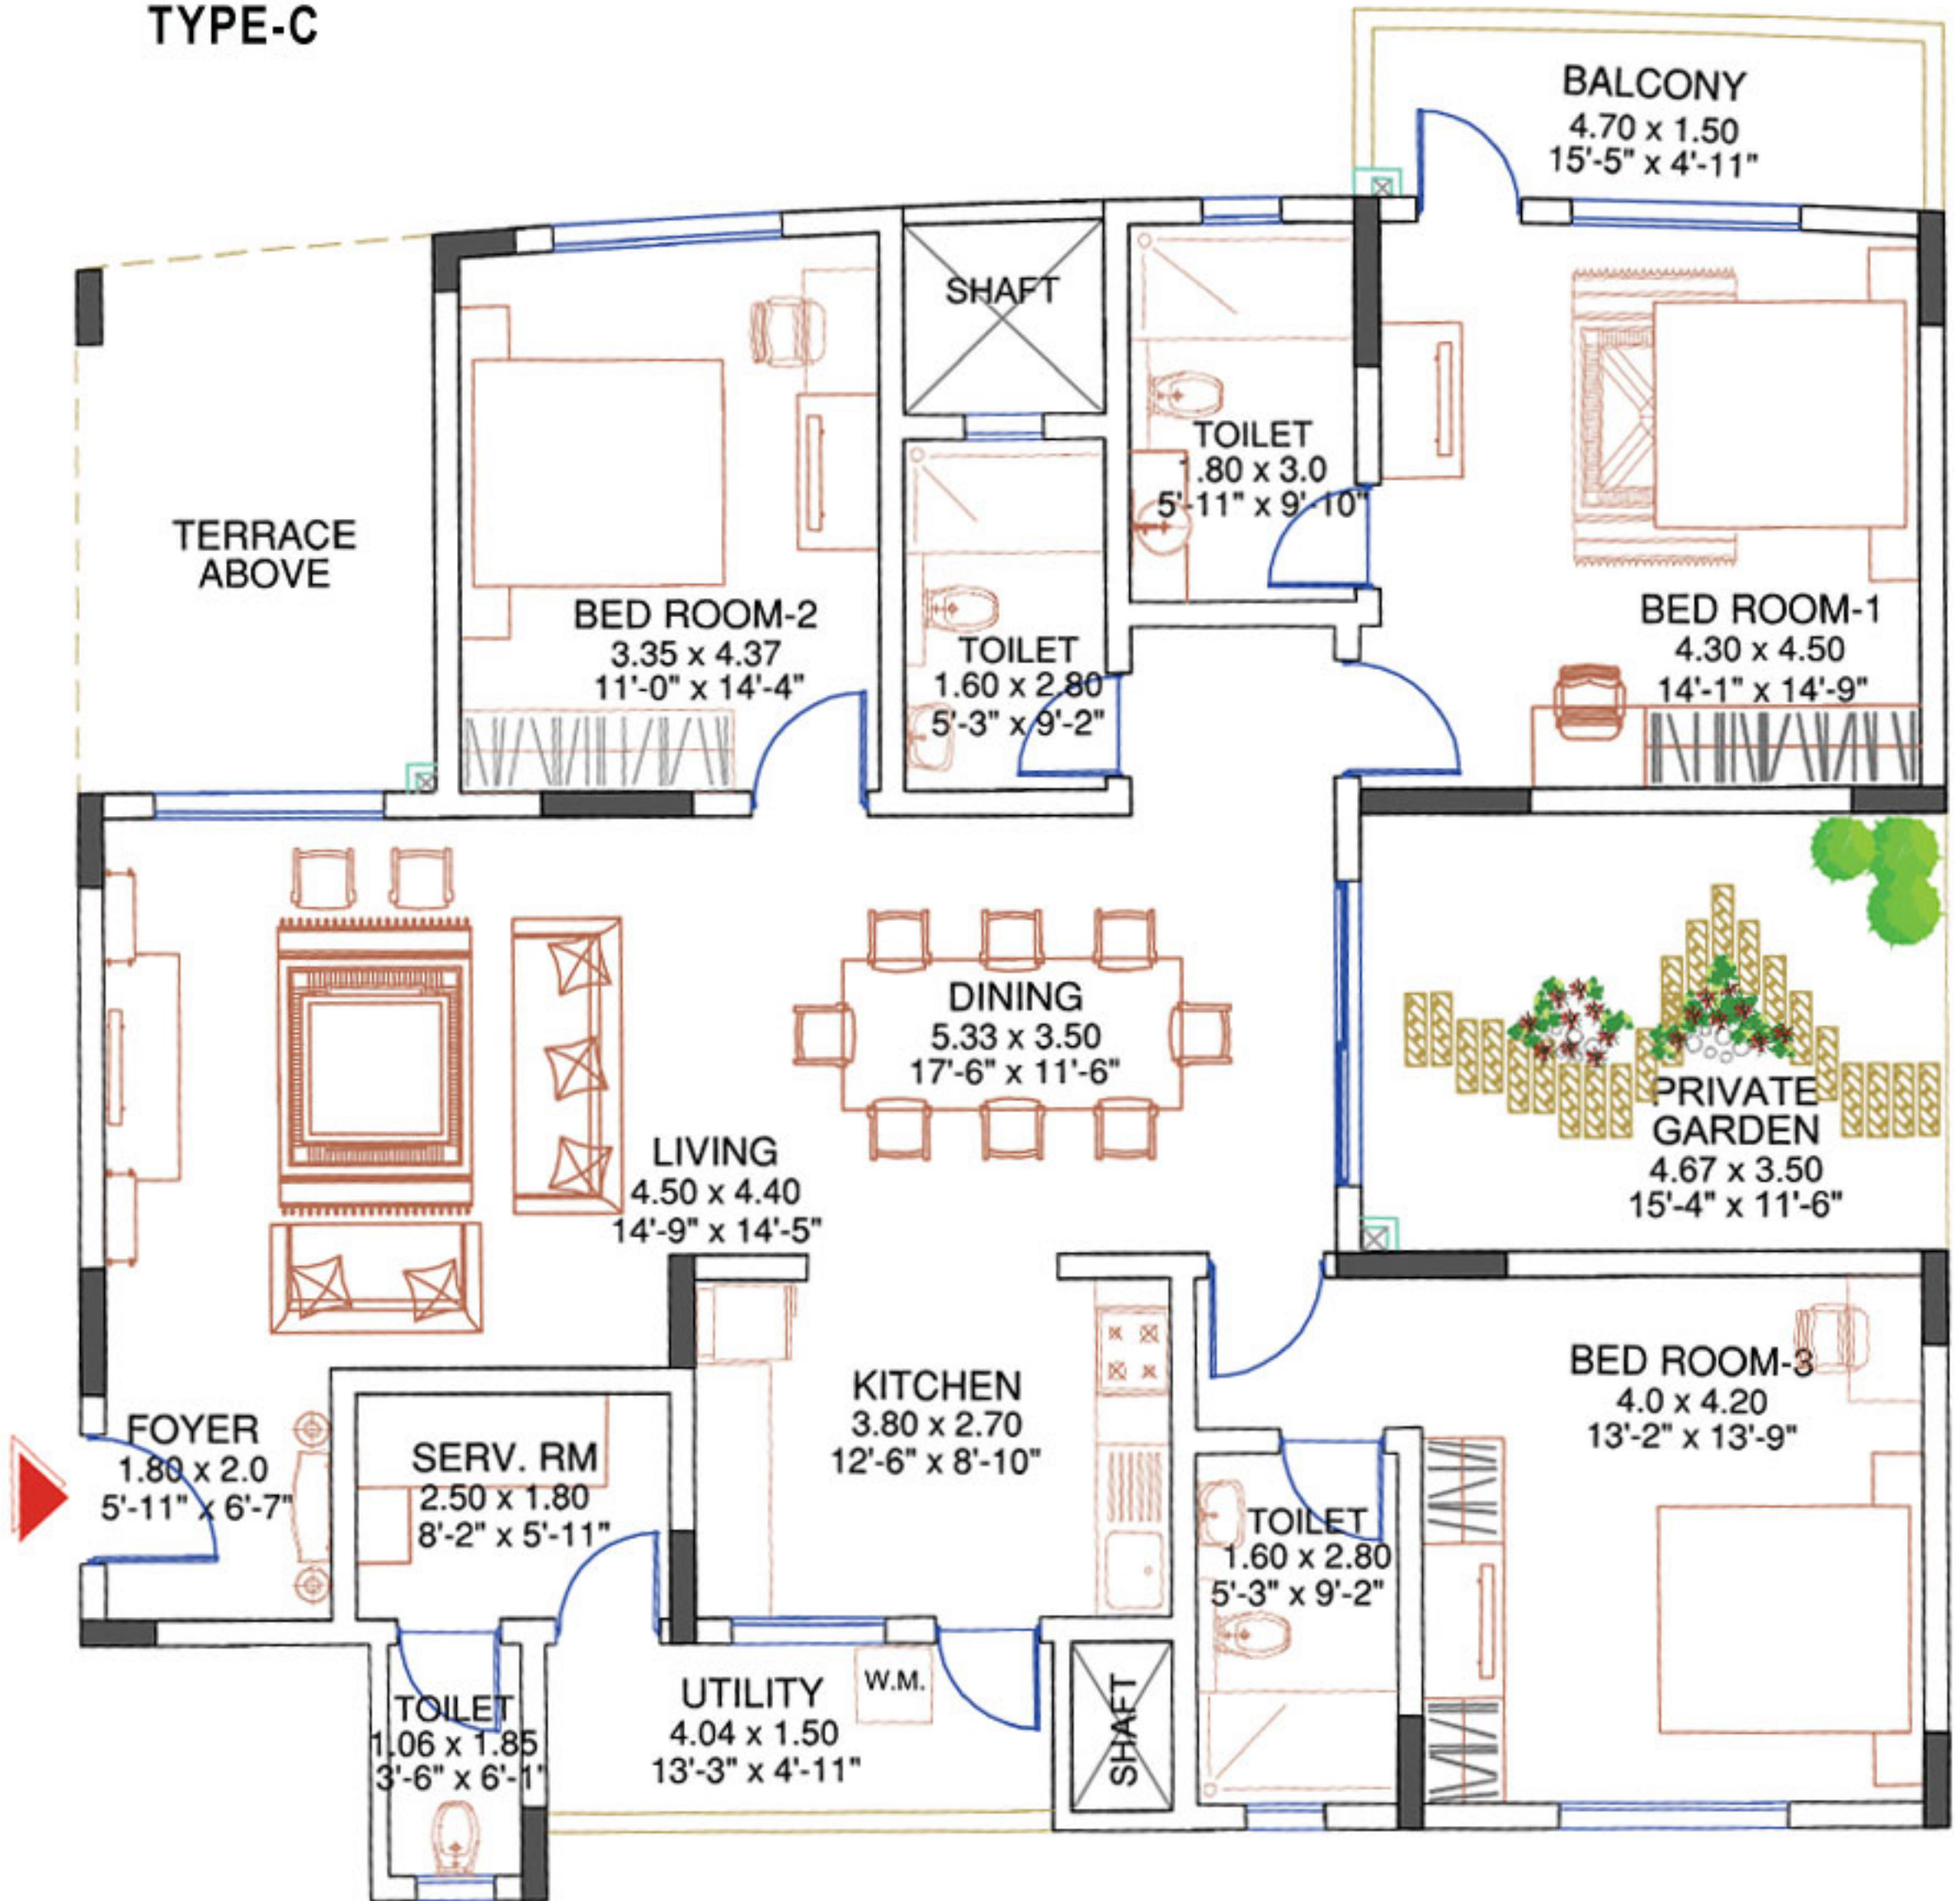

Particulars	Details
Living/Dining Flooring	Tiles
Bedrooms Flooring	Tiles
Wall Ceiling Finish	Oil Bound Distemper / Colour Wash
Toilets Wall Finish	Tiles up to 5' Oil Bound Distemper / Colour Wash
Toilets Flooring	Tiles
Kitchen Flooring	Tiles
Platform	Marble
Kitchen Wall Finish	Tiles up to 2 feet high above Marble counter & Oil bound distemper / Colour Wash in balance area
Others	Single Bowl Stainless Steel Sink
Balcony Flooring	Tiles
Window	MS Z-Section & Glass / Alu Steel & Glass
Door Frame / Doors	Hardwood / M.S / Fiber Door frames with Flush Door / Skin Door / Fiber Door
Common Area Flooring	Marble / Pavers
Lift Lobby	Marble / Tiles
Chinaware	Standard Fitting
C.P Fittings	Standard Fitting
Electrical	ISI marked products for wiring, switches and Circuits
Security	Gated Complex

# TYPE-A

# TYPE B

# TYPE-C

LOWER LEVEL  
(FIRST FLOOR PLAN)

UPPER LEVEL  
(SECOND FLOOR PLAN)