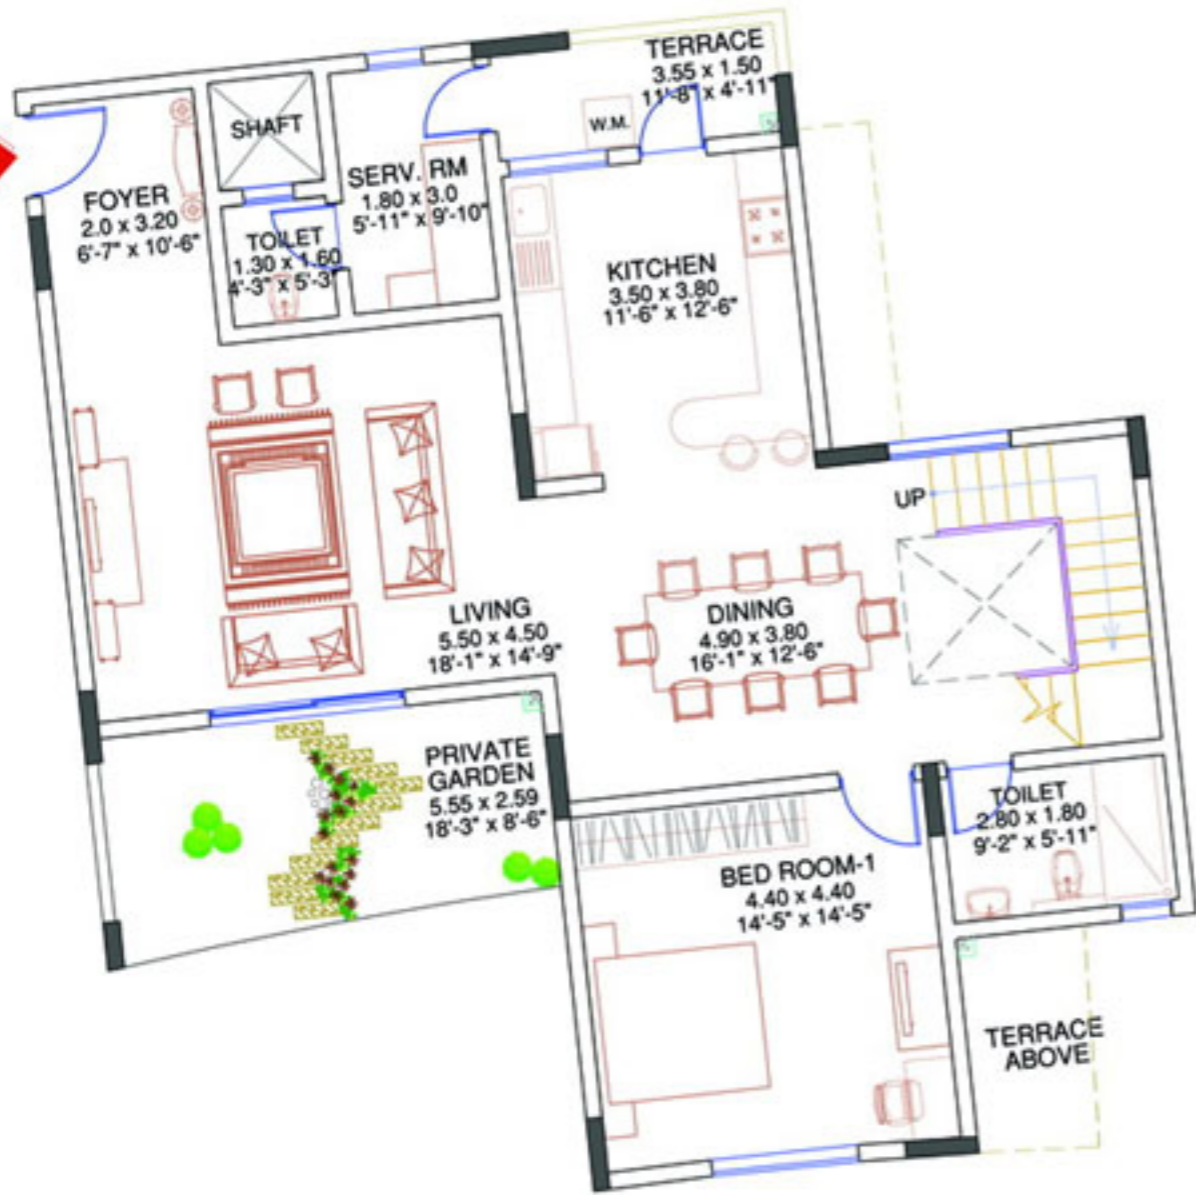

Particulars	Details
Living/Dining Flooring	Tiles
Bedrooms Flooring	Tiles
Wall Ceiling Finish	Oil Bound Distemper / Colour Wash
Toilets Wall Finish	Tiles up to 5' Oil Bound Distemper / Colour Wash
Toilets Flooring	Tiles
Kitchen Flooring	Tiles
Platform	Marble
Kitchen Wall Finish	Tiles up to 2 feet high above Marble counter & Oil bound distemper / Colour Wash in balance area
Others	Single Bowl Stainless Steel Sink
Balcony Flooring	Tiles
Window	MS Z-Section & Glass / Alu Steel & Glass
Door Frame / Doors	Hardwood / M.S / Fiber Door frames with Flush Door / Skin Door / Fiber Door
Common Area Flooring	Marble / Pavers
Lift Lobby	Marble / Tiles
Chinaware	Standard Fitting
C.P Fittings	Standard Fitting
Electrical	ISI marked products for wiring, switches and Circuits
Security	Gated Complex

# TYPE B

# TYPE-C

LOWER LEVEL  
(FIRST FLOOR PLAN)

UPPER LEVEL  
(SECOND FLOOR PLAN)