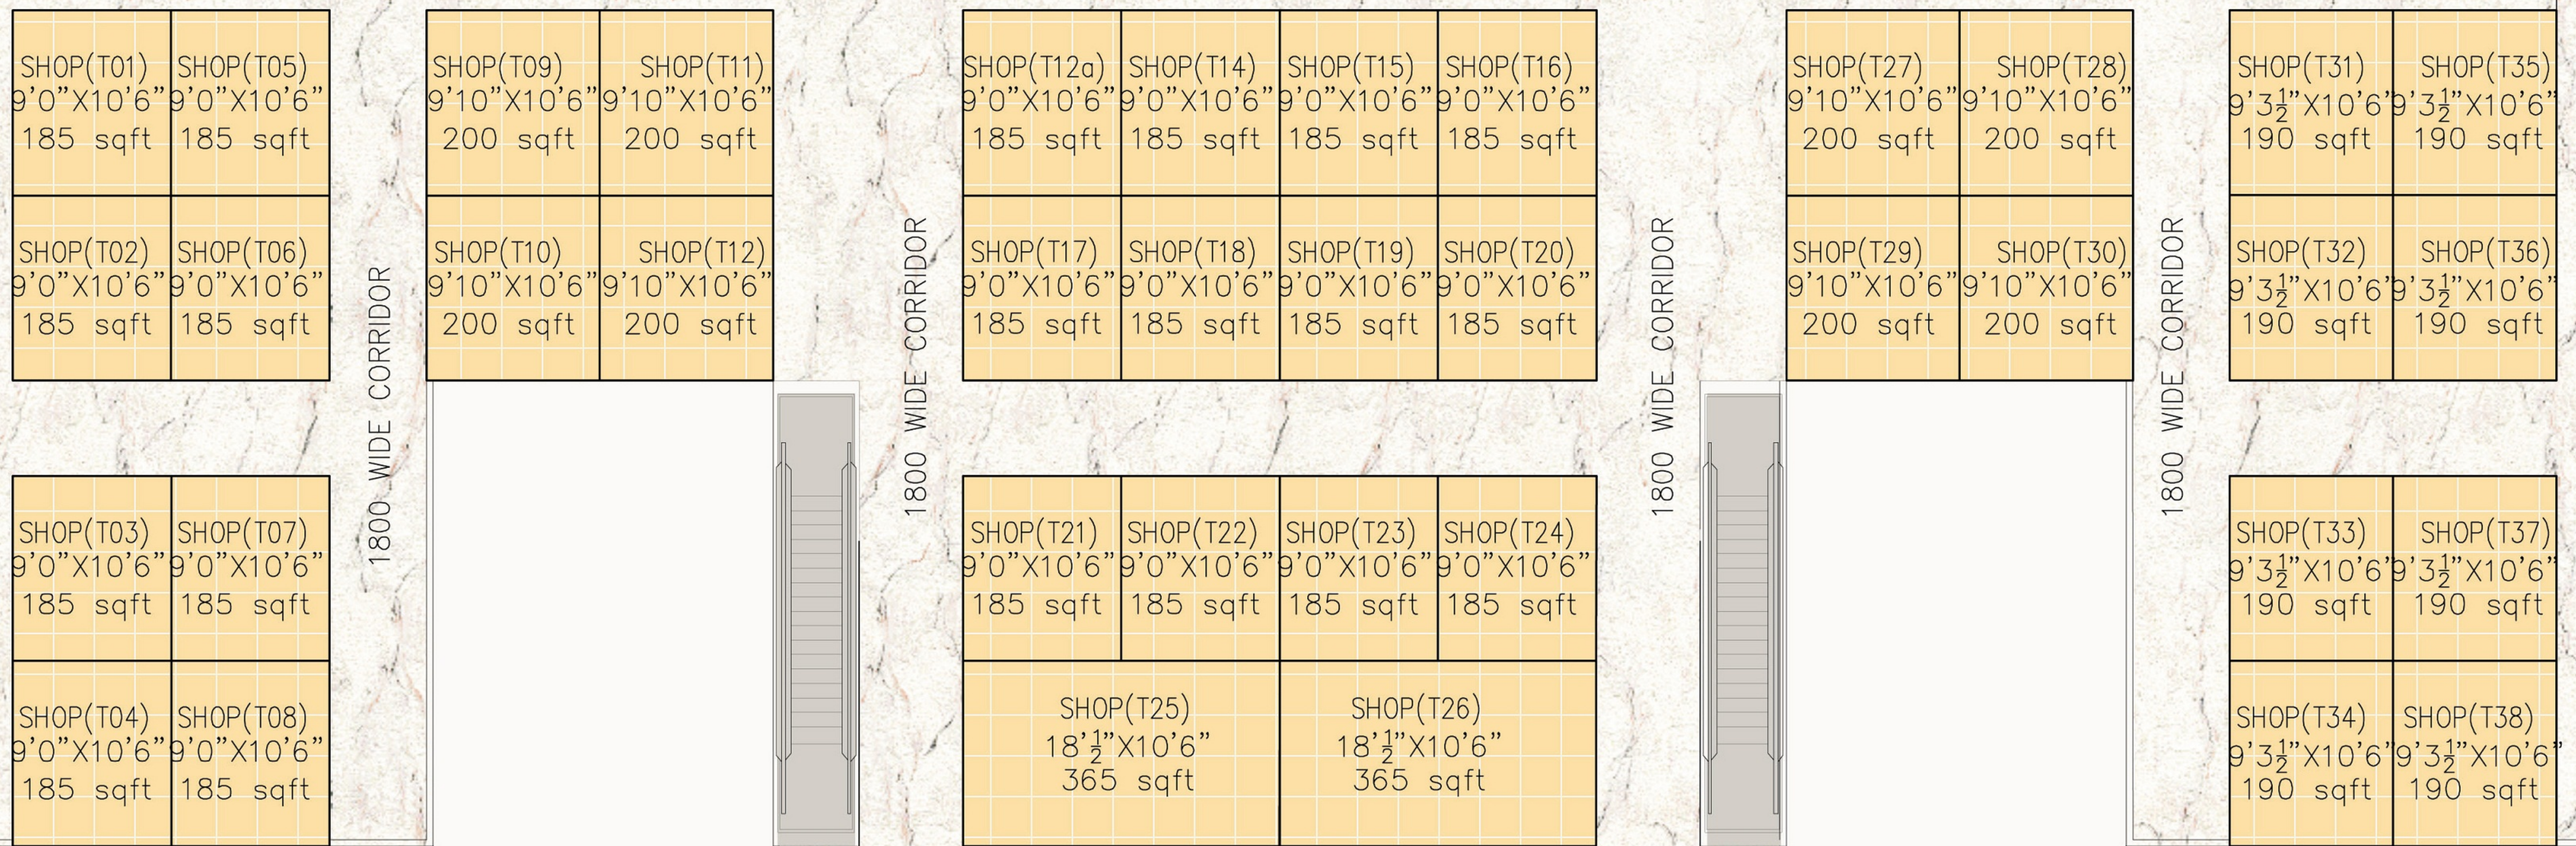

PELICAN CLOTHING

SITE PLAN
GAUR CITY - 1&2

20000 WIDE CORRIDOR

900 mmProjection

900 mmProjection

900 mmProjection

Corvus India

Presents