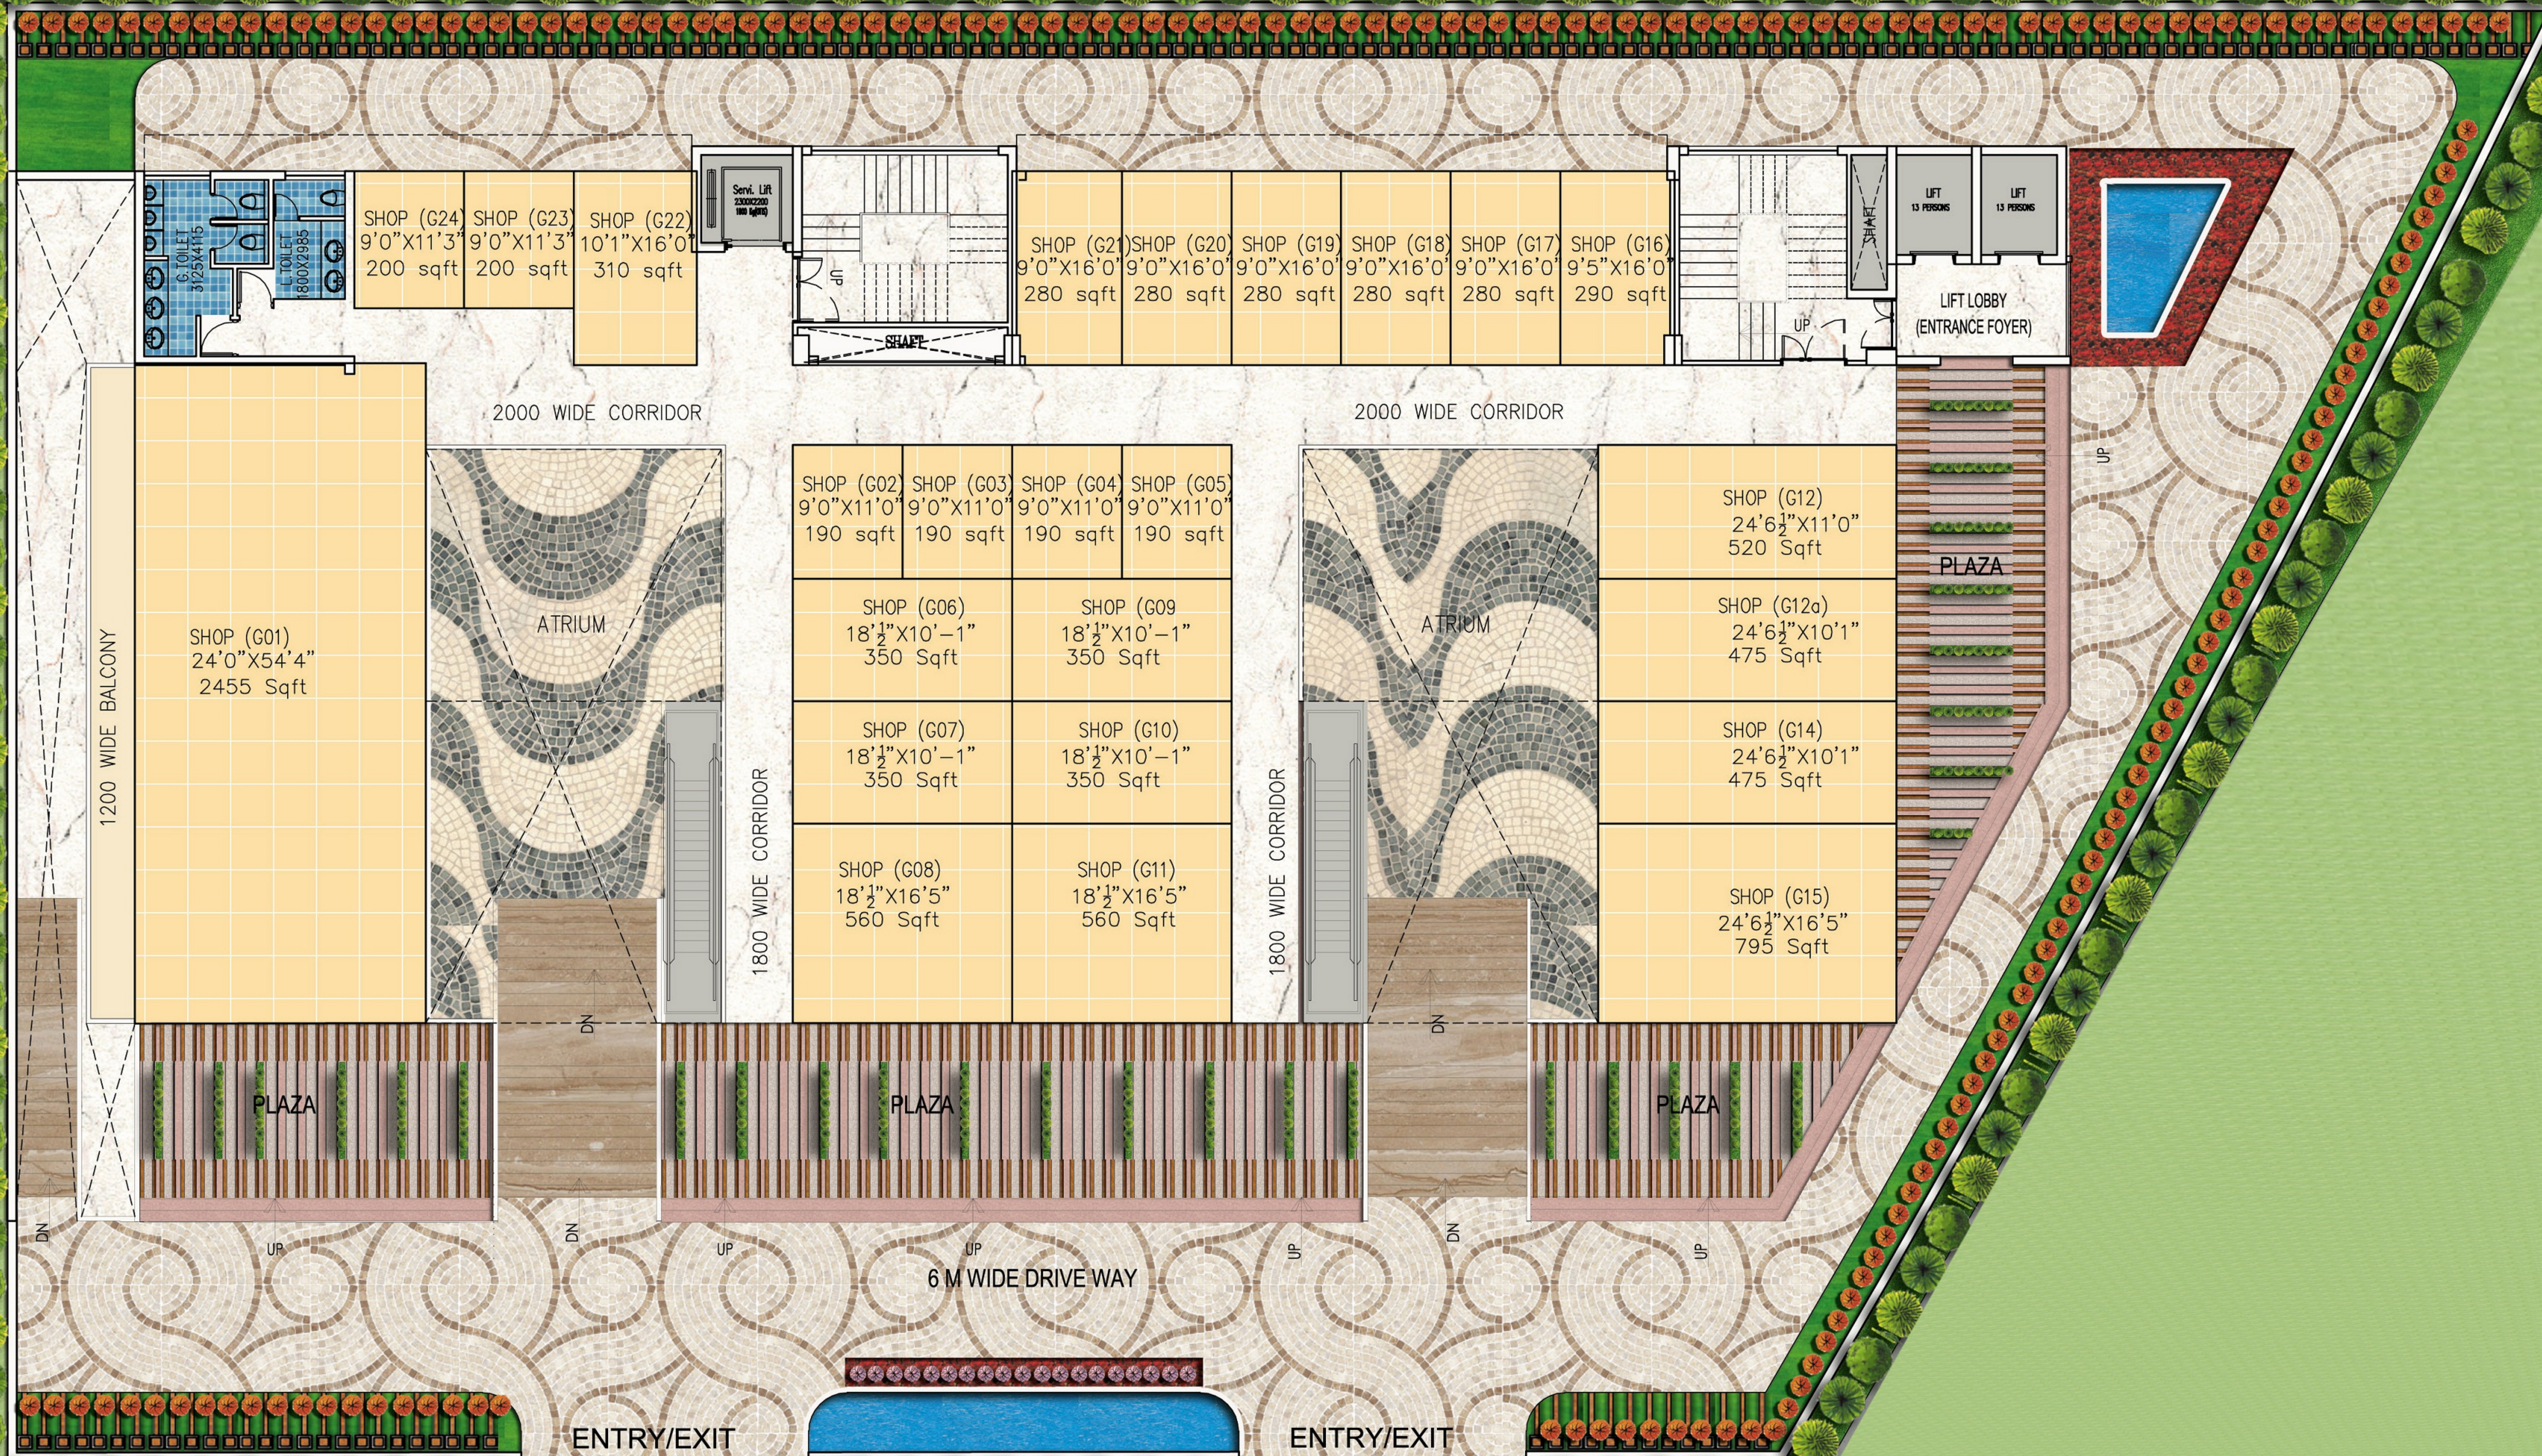

HyperCITY

BRAND STORES

FOOD AND ENTERTAINMENT

12M. WIDE ROAD

60M. WIDE ROAD

SCHILLACI

Dillard's

KASHKHA

DKNY
PREMIER, GOLF, LEISURE
UNAPOLOGETICALLY MASC.
ON WALK

ALDO

O'Polo

KASHKHA

Harrods

SPLURGE
DISTINCTIVE DESIGN & CRAFTSMANSHIP
BY THE SHOE

shoe pavilion

EXPRESS

PELICAN CLOTHING

SITE PLAN
GAUR CITY - 1&2

20000 WIDE CORRIDOR

900 mmProjection

900 mmProjection

900 mmProjection

Corvus India

Presents