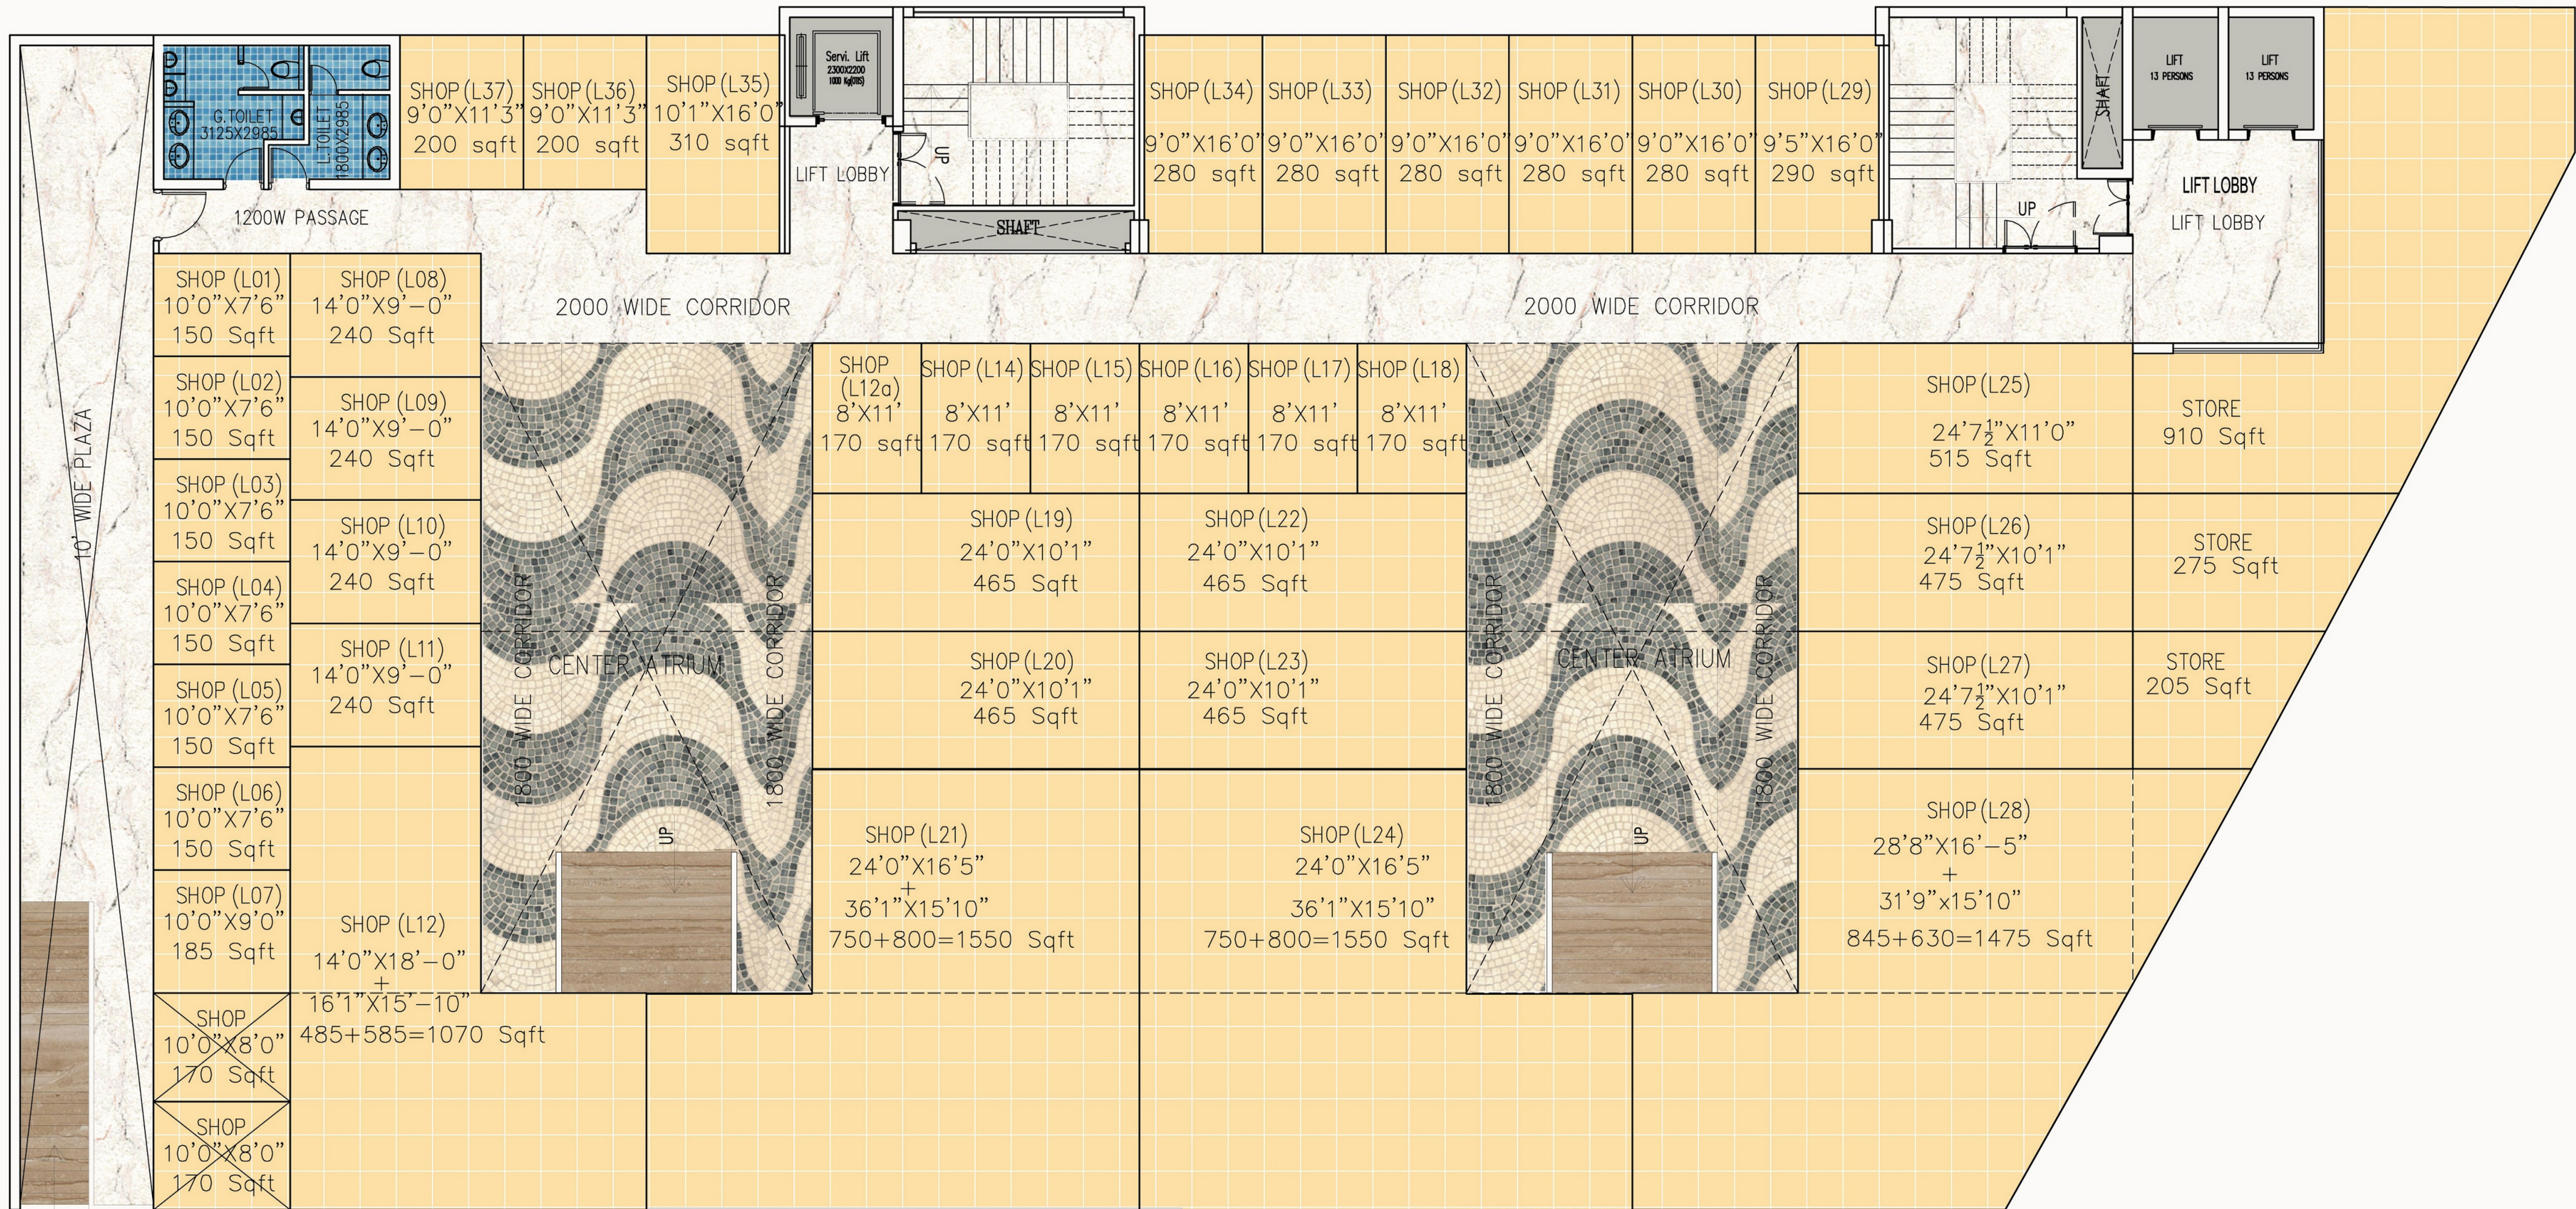

PELICAN CLOTHING

SITE PLAN
GAUR CITY - 1&2

20000 WIDE CORRIDOR

900 mmProjection

900 mmProjection

900 mmProjection

Corvus India

Presents