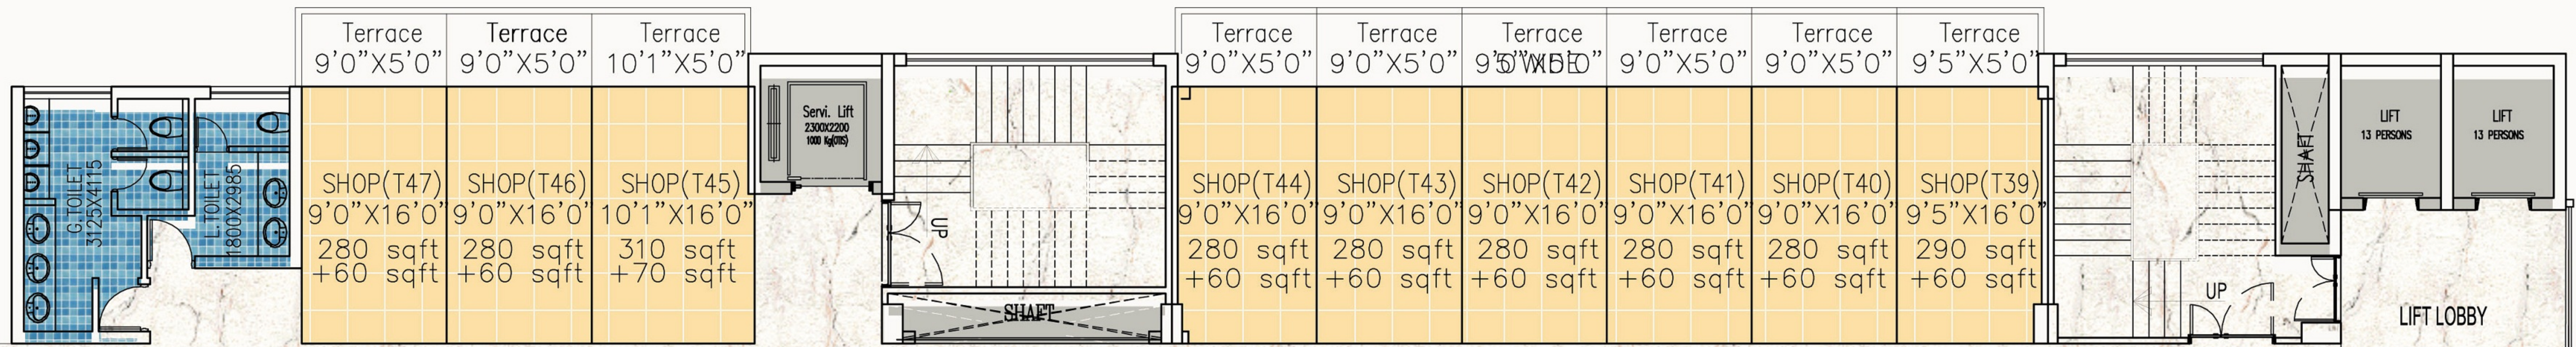

PELICAN CLOTHING

SITE PLAN
GAUR CITY - 1&2

20000 WIDE CORRIDOR

900 mmProjection

900 mmProjection

900 mmProjection

Corvus India

Presents