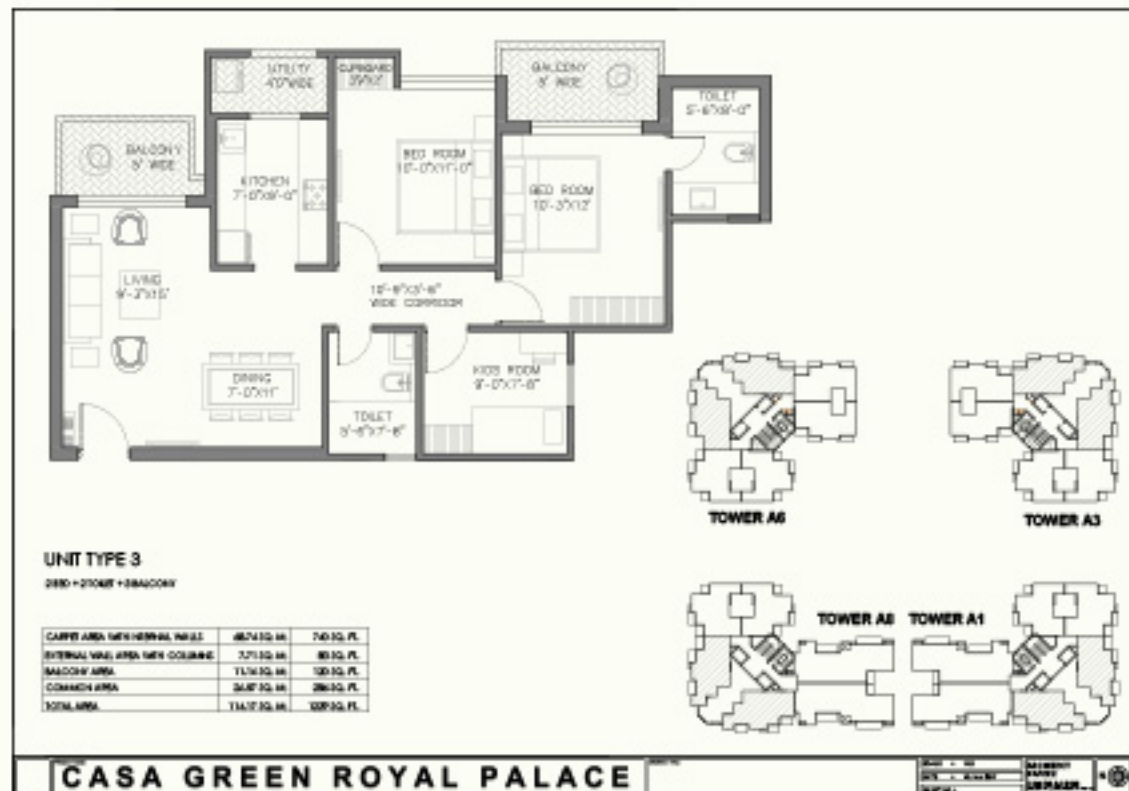

Particulars	Details
Living/Dining Flooring	Tiles
Bedrooms Flooring	Tiles
Wall Ceiling Finish	Oil Bound Distemper / Colour Wash
Toilets Wall Finish	Tiles up to 5' Oil Bound Distemper / Colour Wash
Toilets Flooring	Tiles
Kitchen Flooring	Tiles
Platform	Marble
Kitchen Wall Finish	Tiles up to 2 feet high above Marble counter & Oil bound distemper / Colour Wash in balance area
Others	Single Bowl Stainless Steel Sink
Balcony Flooring	Tiles
Window	MS Z-Section & Glass / Alu Steel & Glass
Door Frame / Doors	Hardwood / M.S / Fiber Door frames with Flush Door / Skin Door / Fiber Door
Common Area Flooring	Marble / Pavers
Lift Lobby	Marble / Tiles
Chinaware	Standard Fitting
C.P Fittings	Standard Fitting
Electrical	ISI marked products for wiring, switches and Circuits
Security	Gated Complex

2 BEDROOM + 2 TOILETS + 3 BALCONIES 1099 SQ. FT.

2 BEDROOM + 2 TOILETS + 3 BALCONIES 1149 SQ. FT.

2 BEDROOM + KIDS ROOM + 2 TOILETS+ 3 BALCONIES 1229 SQ. FT.

3 BEDROOM + 2 TOILETS + 3 BALCONIES 1429 SQ. FT.

3 BEDROOM + 2 TOILETS + 3 BALCONIES 1445 SQ. FT.

4 BED + 4 TOILETS + 3 BALCONIES 1899 SQ. FT.

Disclaimer: Visual impression of the location cannot be regarded as representation of the facts.

Casa Greens

ROYAL PALACE