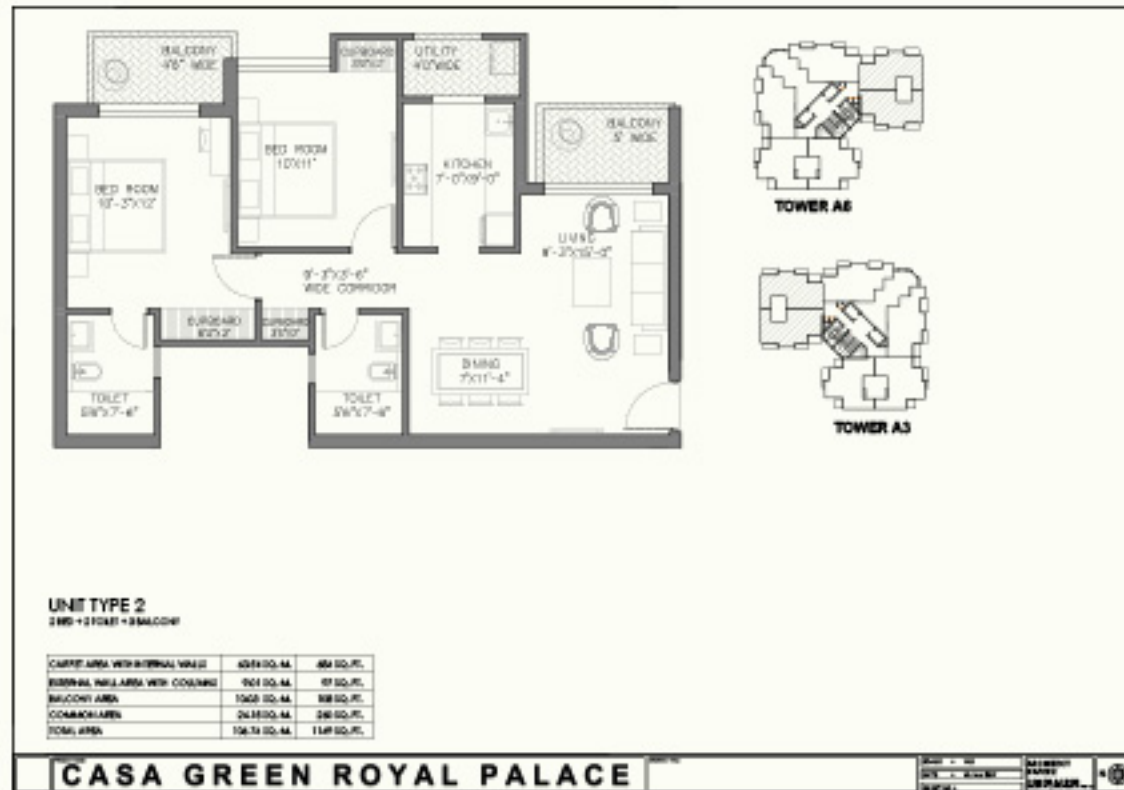

Particulars	Details
Living/Dining Flooring	Tiles
Bedrooms Flooring	Tiles
Wall Ceiling Finish	Oil Bound Distemper / Colour Wash
Toilets Wall Finish	Tiles up to 5' Oil Bound Distemper / Colour Wash
Toilets Flooring	Tiles
Kitchen Flooring	Tiles
Platform	Marble
Kitchen Wall Finish	Tiles up to 2 feet high above Marble counter & Oil bound distemper / Colour Wash in balance area
Others	Single Bowl Stainless Steel Sink
Balcony Flooring	Tiles
Window	MS Z-Section & Glass / Alu Steel & Glass
Door Frame / Doors	Hardwood / M.S / Fiber Door frames with Flush Door / Skin Door / Fiber Door
Common Area Flooring	Marble / Pavers
Lift Lobby	Marble / Tiles
Chinaware	Standard Fitting
C.P Fittings	Standard Fitting
Electrical	ISI marked products for wiring, switches and Circuits
Security	Gated Complex

2 BEDROOM + 2 TOILETS + 3 BALCONIES 1099 SQ. FT.

2 BEDROOM + 2 TOILETS + 3 BALCONIES 1149 SQ. FT.

2 BEDROOM + KIDS ROOM + 2 TOILETS+ 3 BALCONIES 1229 SQ. FT.

3 BEDROOM + 2 TOILETS + 3 BALCONIES 1429 SQ. FT.

3 BEDROOM + 2 TOILETS + 3 BALCONIES 1445 SQ. FT.

4 BED + 4 TOILETS + 3 BALCONIES 1899 SQ. FT.

Disclaimer: Visual impression of the location cannot be regarded as representation of the facts.

Casa Greens

ROYAL PALACE