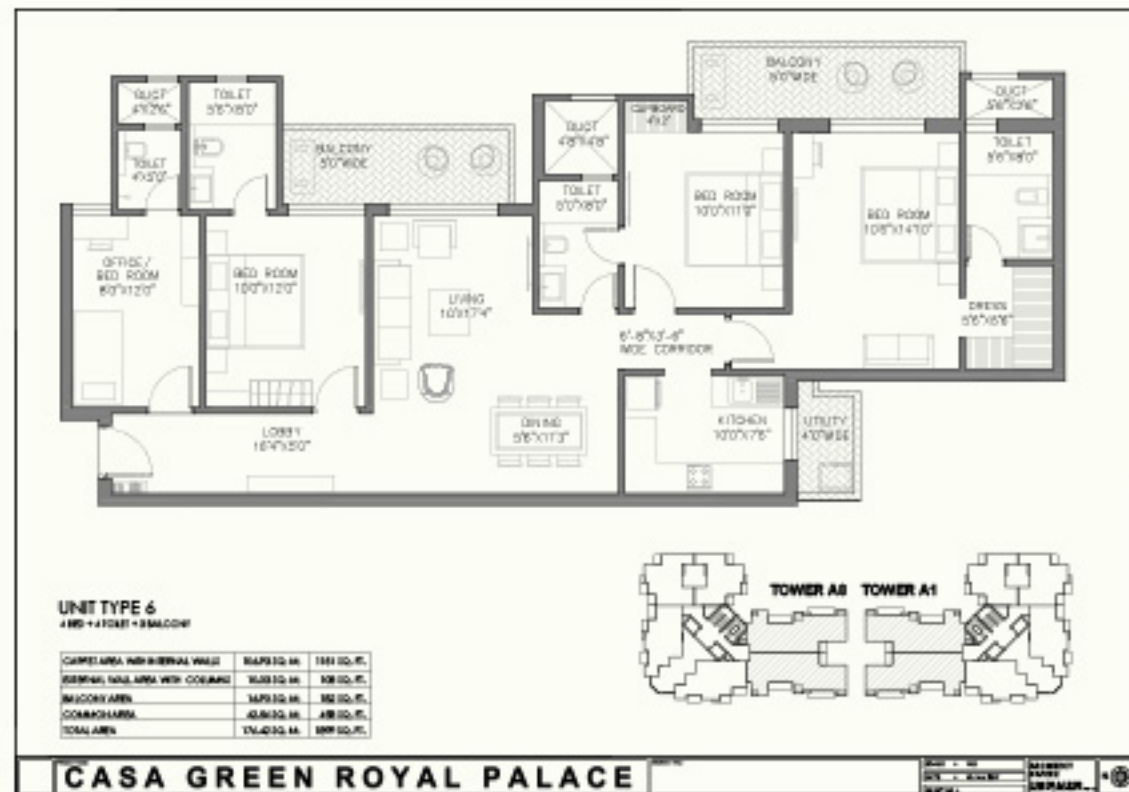

Particulars	Details
Living/Dining Flooring	Tiles
Bedrooms Flooring	Tiles
Wall Ceiling Finish	Oil Bound Distemper / Colour Wash
Toilets Wall Finish	Tiles up to 5' Oil Bound Distemper / Colour Wash
Toilets Flooring	Tiles
Kitchen Flooring	Tiles
Platform	Marble
Kitchen Wall Finish	Tiles up to 2 feet high above Marble counter & Oil bound distemper / Colour Wash in balance area
Others	Single Bowl Stainless Steel Sink
Balcony Flooring	Tiles
Window	MS Z-Section & Glass / Alu Steel & Glass
Door Frame / Doors	Hardwood / M.S / Fiber Door frames with Flush Door / Skin Door / Fiber Door
Common Area Flooring	Marble / Pavers
Lift Lobby	Marble / Tiles
Chinaware	Standard Fitting
C.P Fittings	Standard Fitting
Electrical	ISI marked products for wiring, switches and Circuits
Security	Gated Complex

2 BEDROOM + 2 TOILETS + 3 BALCONIES 1099 SQ. FT.

2 BEDROOM + 2 TOILETS + 3 BALCONIES 1149 SQ. FT.

2 BEDROOM + KIDS ROOM + 2 TOILETS+ 3 BALCONIES 1229 SQ. FT.

3 BEDROOM + 2 TOILETS + 3 BALCONIES 1429 SQ. FT.

3 BEDROOM + 2 TOILETS + 3 BALCONIES 1445 SQ. FT.

4 BED + 4 TOILETS + 3 BALCONIES 1899 SQ. FT.

Disclaimer: Visual impression of the location cannot be regarded as representation of the facts.

Casa Greens

ROYAL PALACE