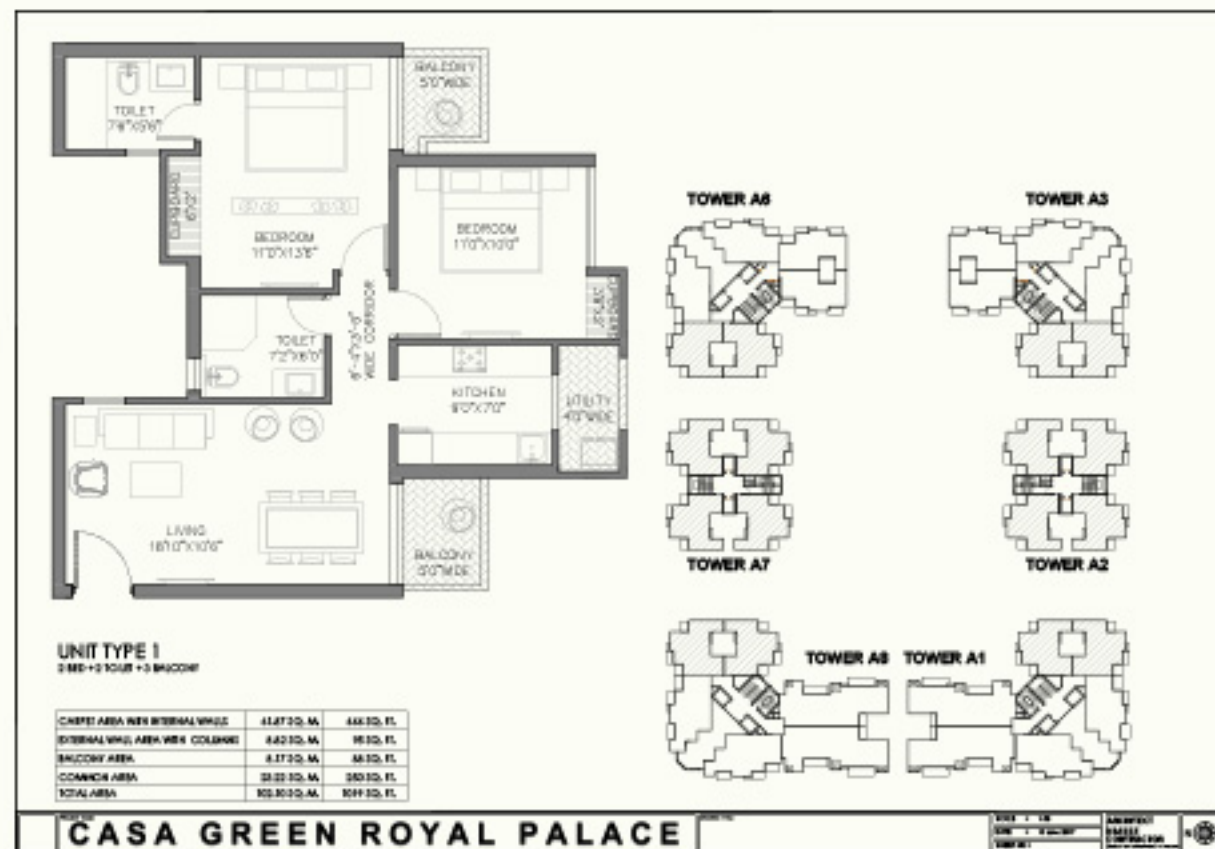

Particulars	Details
Living/Dining Flooring	Tiles
Bedrooms Flooring	Tiles
Wall Ceiling Finish	Oil Bound Distemper / Colour Wash
Toilets Wall Finish	Tiles up to 5' Oil Bound Distemper / Colour Wash
Toilets Flooring	Tiles
Kitchen Flooring	Tiles
Platform	Marble
Kitchen Wall Finish	Tiles up to 2 feet high above Marble counter & Oil bound distemper / Colour Wash in balance area
Others	Single Bowl Stainless Steel Sink
Balcony Flooring	Tiles
Window	MS Z-Section & Glass / Alu Steel & Glass
Door Frame / Doors	Hardwood / M.S / Fiber Door frames with Flush Door / Skin Door / Fiber Door
Common Area Flooring	Marble / Pavers
Lift Lobby	Marble / Tiles
Chinaware	Standard Fitting
C.P Fittings	Standard Fitting
Electrical	ISI marked products for wiring, switches and Circuits
Security	Gated Complex

2 BEDROOM + 2 TOILETS + 3 BALCONIES 1099 SQ. FT.

2 BEDROOM + 2 TOILETS + 3 BALCONIES 1149 SQ. FT.

2 BEDROOM + KIDS ROOM + 2 TOILETS+ 3 BALCONIES 1229 SQ. FT.

3 BEDROOM + 2 TOILETS + 3 BALCONIES 1429 SQ. FT.

3 BEDROOM + 2 TOILETS + 3 BALCONIES 1445 SQ. FT.

4 BED + 4 TOILETS + 3 BALCONIES 1899 SQ. FT.

Disclaimer: Visual impression of the location cannot be regarded as representation of the facts.

Casa Greens

ROYAL PALACE