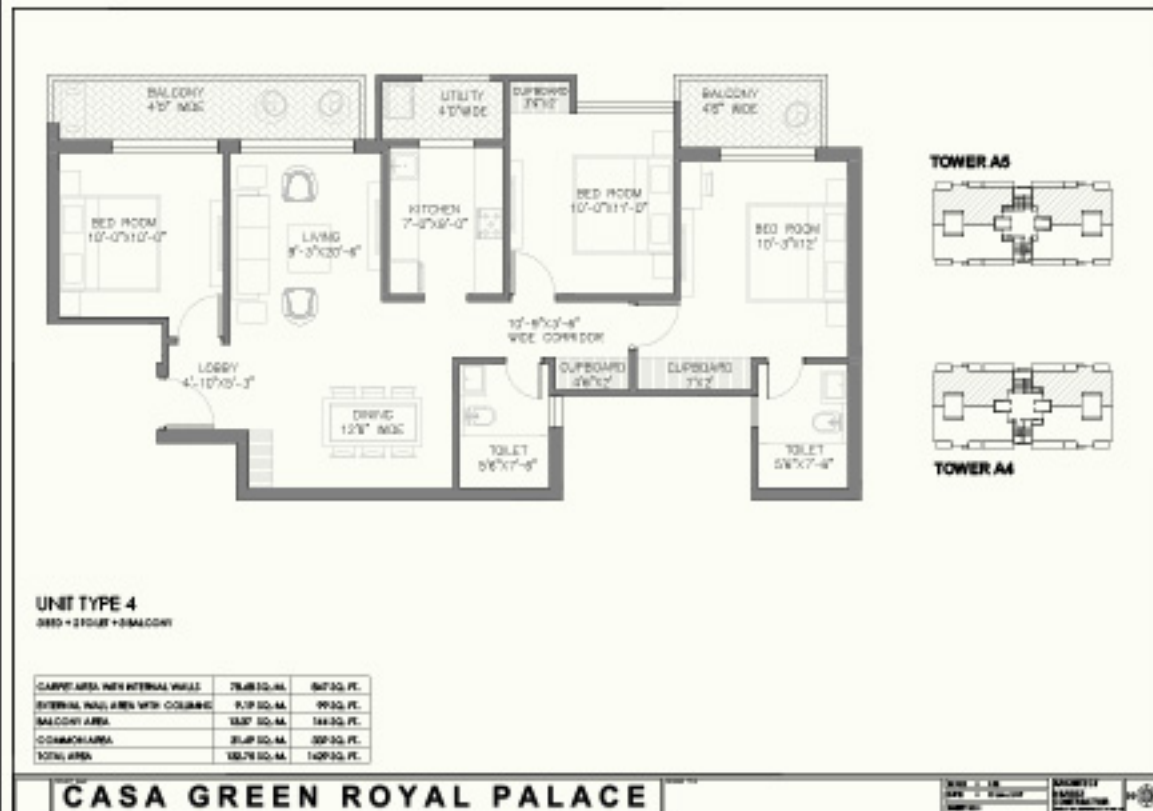

Particulars	Details
Living/Dining Flooring	Tiles
Bedrooms Flooring	Tiles
Wall Ceiling Finish	Oil Bound Distemper / Colour Wash
Toilets Wall Finish	Tiles up to 5' Oil Bound Distemper / Colour Wash
Toilets Flooring	Tiles
Kitchen Flooring	Tiles
Platform	Marble
Kitchen Wall Finish	Tiles up to 2 feet high above Marble counter & Oil bound distemper / Colour Wash in balance area
Others	Single Bowl Stainless Steel Sink
Balcony Flooring	Tiles
Window	MS Z-Section & Glass / Alu Steel & Glass
Door Frame / Doors	Hardwood / M.S / Fiber Door frames with Flush Door / Skin Door / Fiber Door
Common Area Flooring	Marble / Pavers
Lift Lobby	Marble / Tiles
Chinaware	Standard Fitting
C.P Fittings	Standard Fitting
Electrical	ISI marked products for wiring, switches and Circuits
Security	Gated Complex

2 BEDROOM + 2 TOILETS + 3 BALCONIES 1099 SQ. FT.

2 BEDROOM + 2 TOILETS + 3 BALCONIES 1149 SQ. FT.

2 BEDROOM + KIDS ROOM + 2 TOILETS+ 3 BALCONIES 1229 SQ. FT.

3 BEDROOM + 2 TOILETS + 3 BALCONIES 1429 SQ. FT.

3 BEDROOM + 2 TOILETS + 3 BALCONIES 1445 SQ. FT.

4 BED + 4 TOILETS + 3 BALCONIES 1899 SQ. FT.

Disclaimer: Visual impression of the location cannot be regarded as representation of the facts.

Casa Greens

ROYAL PALACE