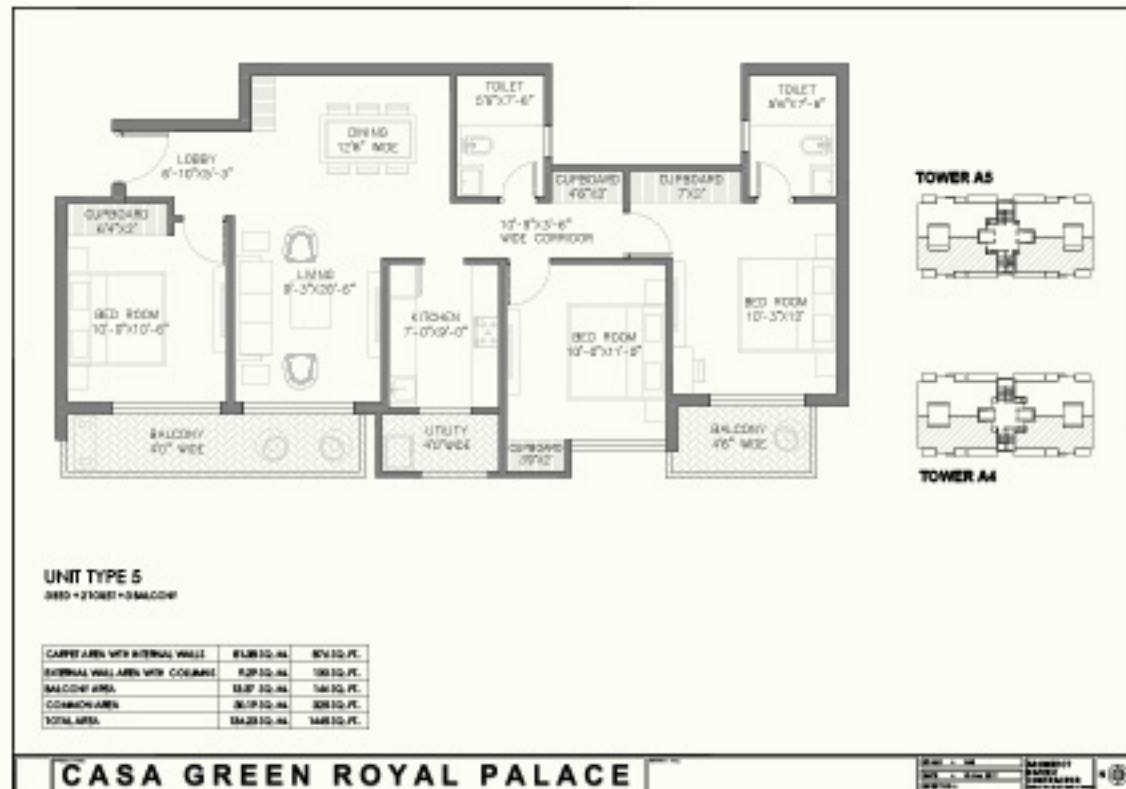

Particulars	Details
Living/Dining Flooring	Tiles
Bedrooms Flooring	Tiles
Wall Ceiling Finish	Oil Bound Distemper / Colour Wash
Toilets Wall Finish	Tiles up to 5' Oil Bound Distemper / Colour Wash
Toilets Flooring	Tiles
Kitchen Flooring	Tiles
Platform	Marble
Kitchen Wall Finish	Tiles up to 2 feet high above Marble counter & Oil bound distemper / Colour Wash in balance area
Others	Single Bowl Stainless Steel Sink
Balcony Flooring	Tiles
Window	MS Z-Section & Glass / Alu Steel & Glass
Door Frame / Doors	Hardwood / M.S / Fiber Door frames with Flush Door / Skin Door / Fiber Door
Common Area Flooring	Marble / Pavers
Lift Lobby	Marble / Tiles
Chinaware	Standard Fitting
C.P Fittings	Standard Fitting
Electrical	ISI marked products for wiring, switches and Circuits
Security	Gated Complex

2 BEDROOM + 2 TOILETS + 3 BALCONIES 1099 SQ. FT.

2 BEDROOM + 2 TOILETS + 3 BALCONIES 1149 SQ. FT.

2 BEDROOM + KIDS ROOM + 2 TOILETS+ 3 BALCONIES 1229 SQ. FT.

3 BEDROOM + 2 TOILETS + 3 BALCONIES 1429 SQ. FT.

3 BEDROOM + 2 TOILETS + 3 BALCONIES 1445 SQ. FT.

4 BED + 4 TOILETS + 3 BALCONIES 1899 SQ. FT.

Disclaimer: Visual impression of the location cannot be regarded as representation of the facts.

Casa Greens

ROYAL PALACE