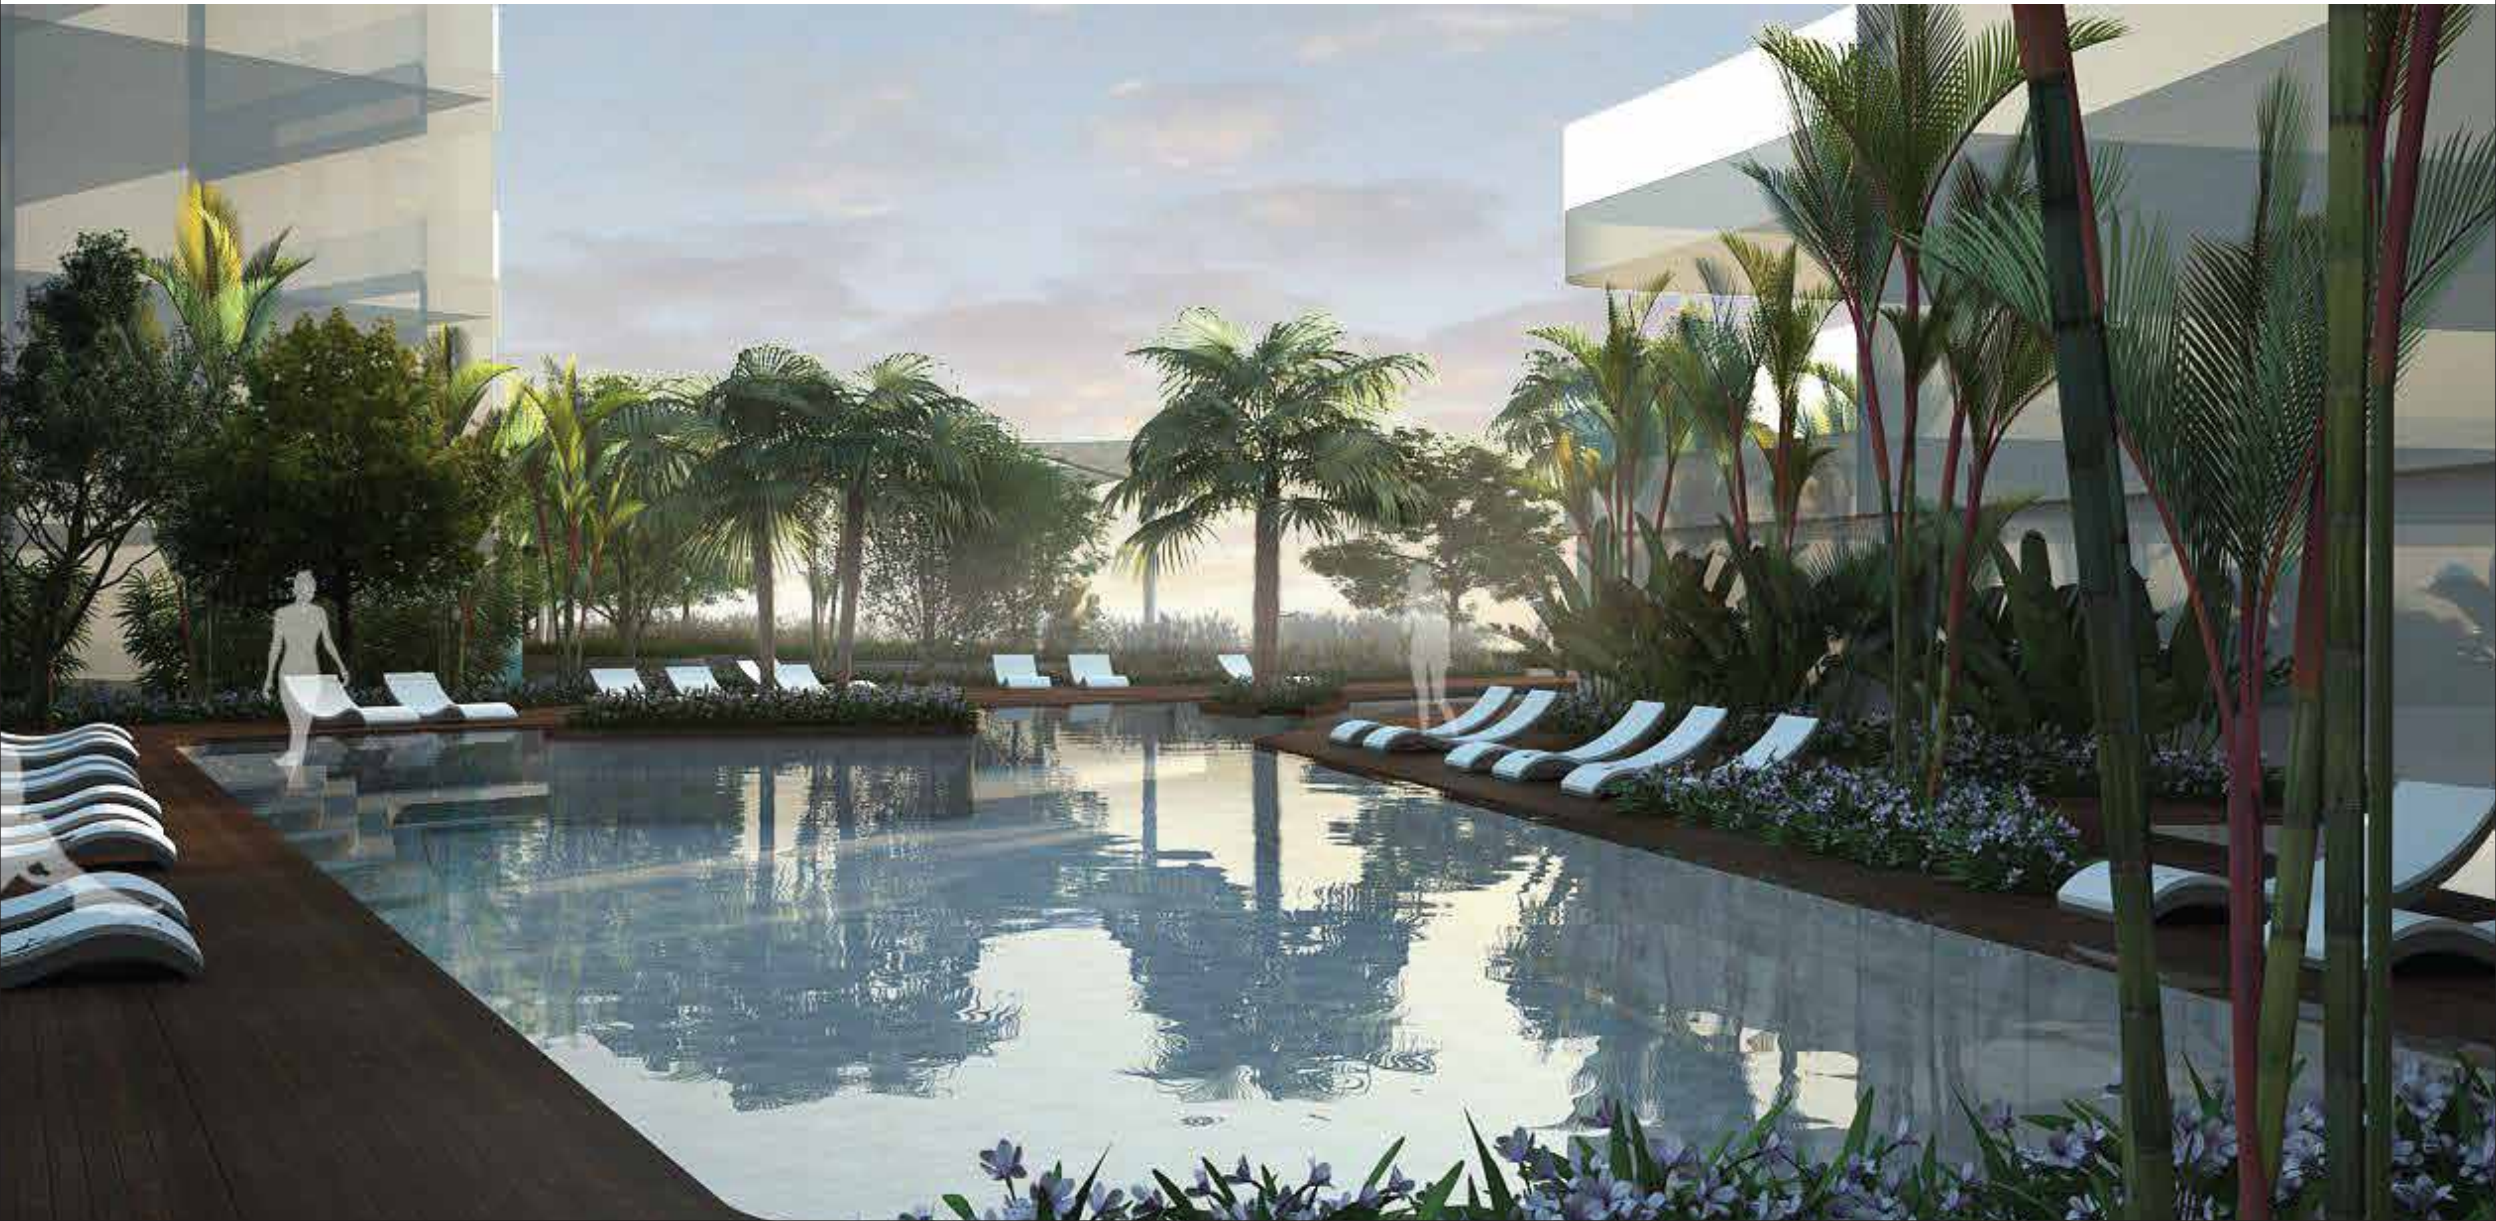

AMANORA®
GATEWAY
TOWERS 1

LANDSCAPE VIEW: E - DECK