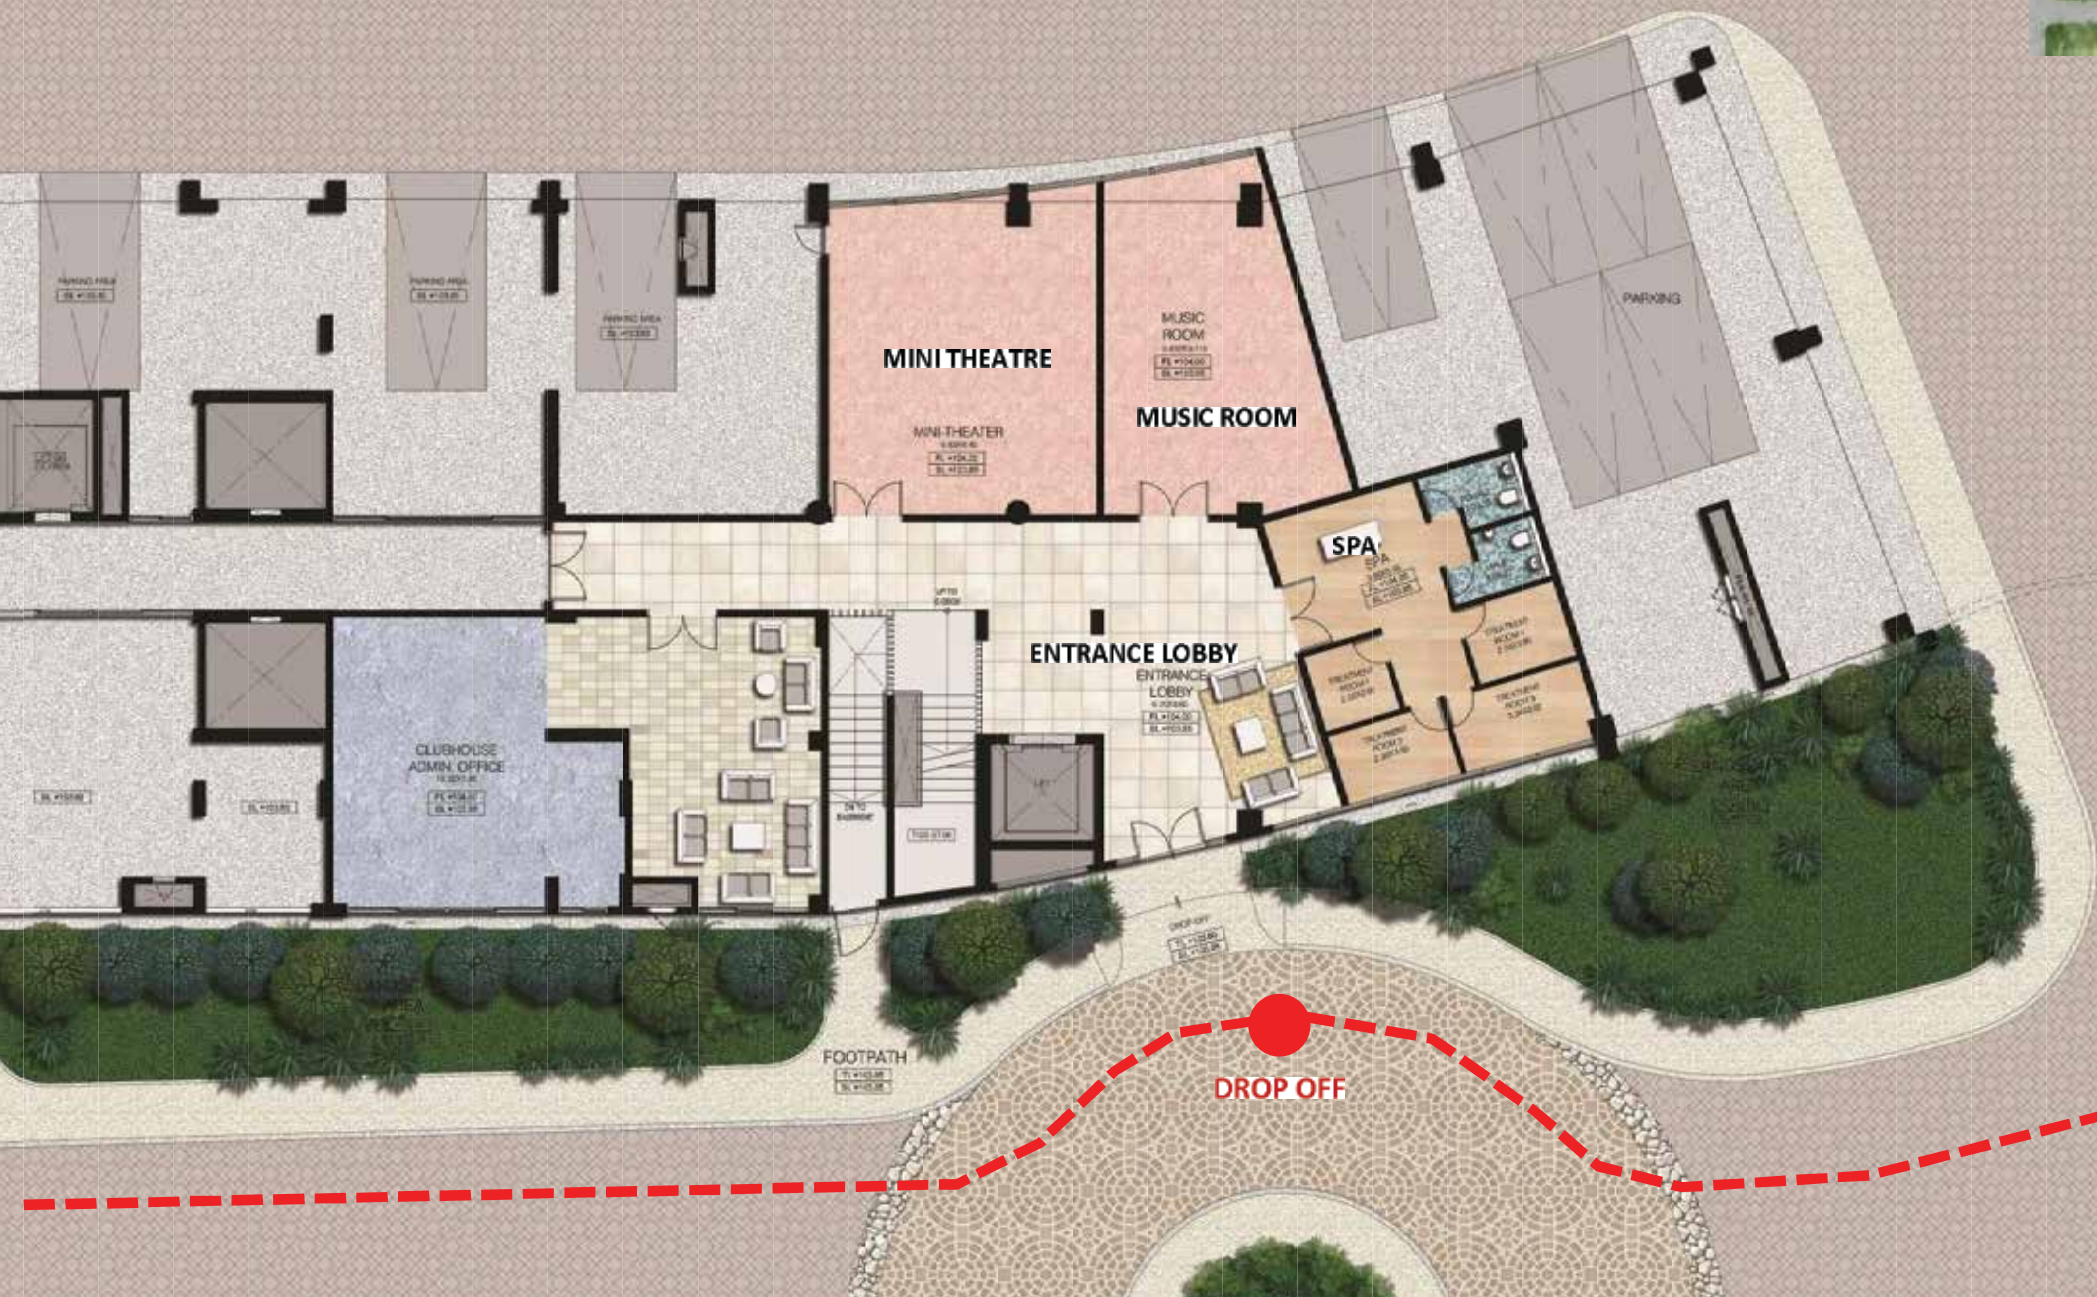

LANDSCAPE LAYOUT: E-DECK

1. 25 M LAP POOL WITH ISLAND PLANTERS
2. LEISURE POOL WITH SYLIZED POOL STEPS
3. SPA POOL WITH PRESSURE JETS
4. STEPPERS IN POOL TO THE POOL DECK FROM THE CHANGING ROOMS
5. POOL DECK WITH RECLINERS
6. TERRACED PLANTING AND SEATS
7. OPEN LAWN SPACE WITH ELEVATED PLANTING
8. SECLUDED COVE SEATING SPACE
9. SEATING PLAZA WITH FEATURE SHADE STRUCTURES AND ESCOFET SEATS
10. SOFTFALL FOR KID'S PLAY AREA
11. TURF PLAY SPACE WITH ELEVATED PLANTING
12. SEMI COVERED SOCIAL INTERACTION SPACE
13. SECLUDED YOGA DECK
14. GREEN PEDESTRIAN BRIDGES CONNECTING E-DECK AND KID'S CLUB DECK
15. TODDLER'S PLAY AREA
16. KID'S POOL
17. RAMP AS A CONTINUATION OF WALKWAY ON GROUND FLOOR WITH SLOPPING LAWN

VIEW OF WHITE LOTUS CLUB 1

CLUB HOUSE 2

CLUB HOUSE 1

CLUB HOUSE 1

CLUB HOUSE 2

CLUB HOUSE 1

GROUND FLOOR PLAN

MINI THEATRE

MUSIC ROOM

SPA

CLUB HOUSE 1

FIRST FLOOR PLAN

POOL

ENTRANCE LOBBY OF CLUB HOUSE

CLUB HOUSE 1

SECOND FLOOR PLAN

CARDIO AREA

YOGA

INTERNET
LOUNGE

INTERNET AREA

KEY PLAN

CLUB HOUSE 1

THIRD FLOOR PLAN

MULTIPURPOSE GAMES