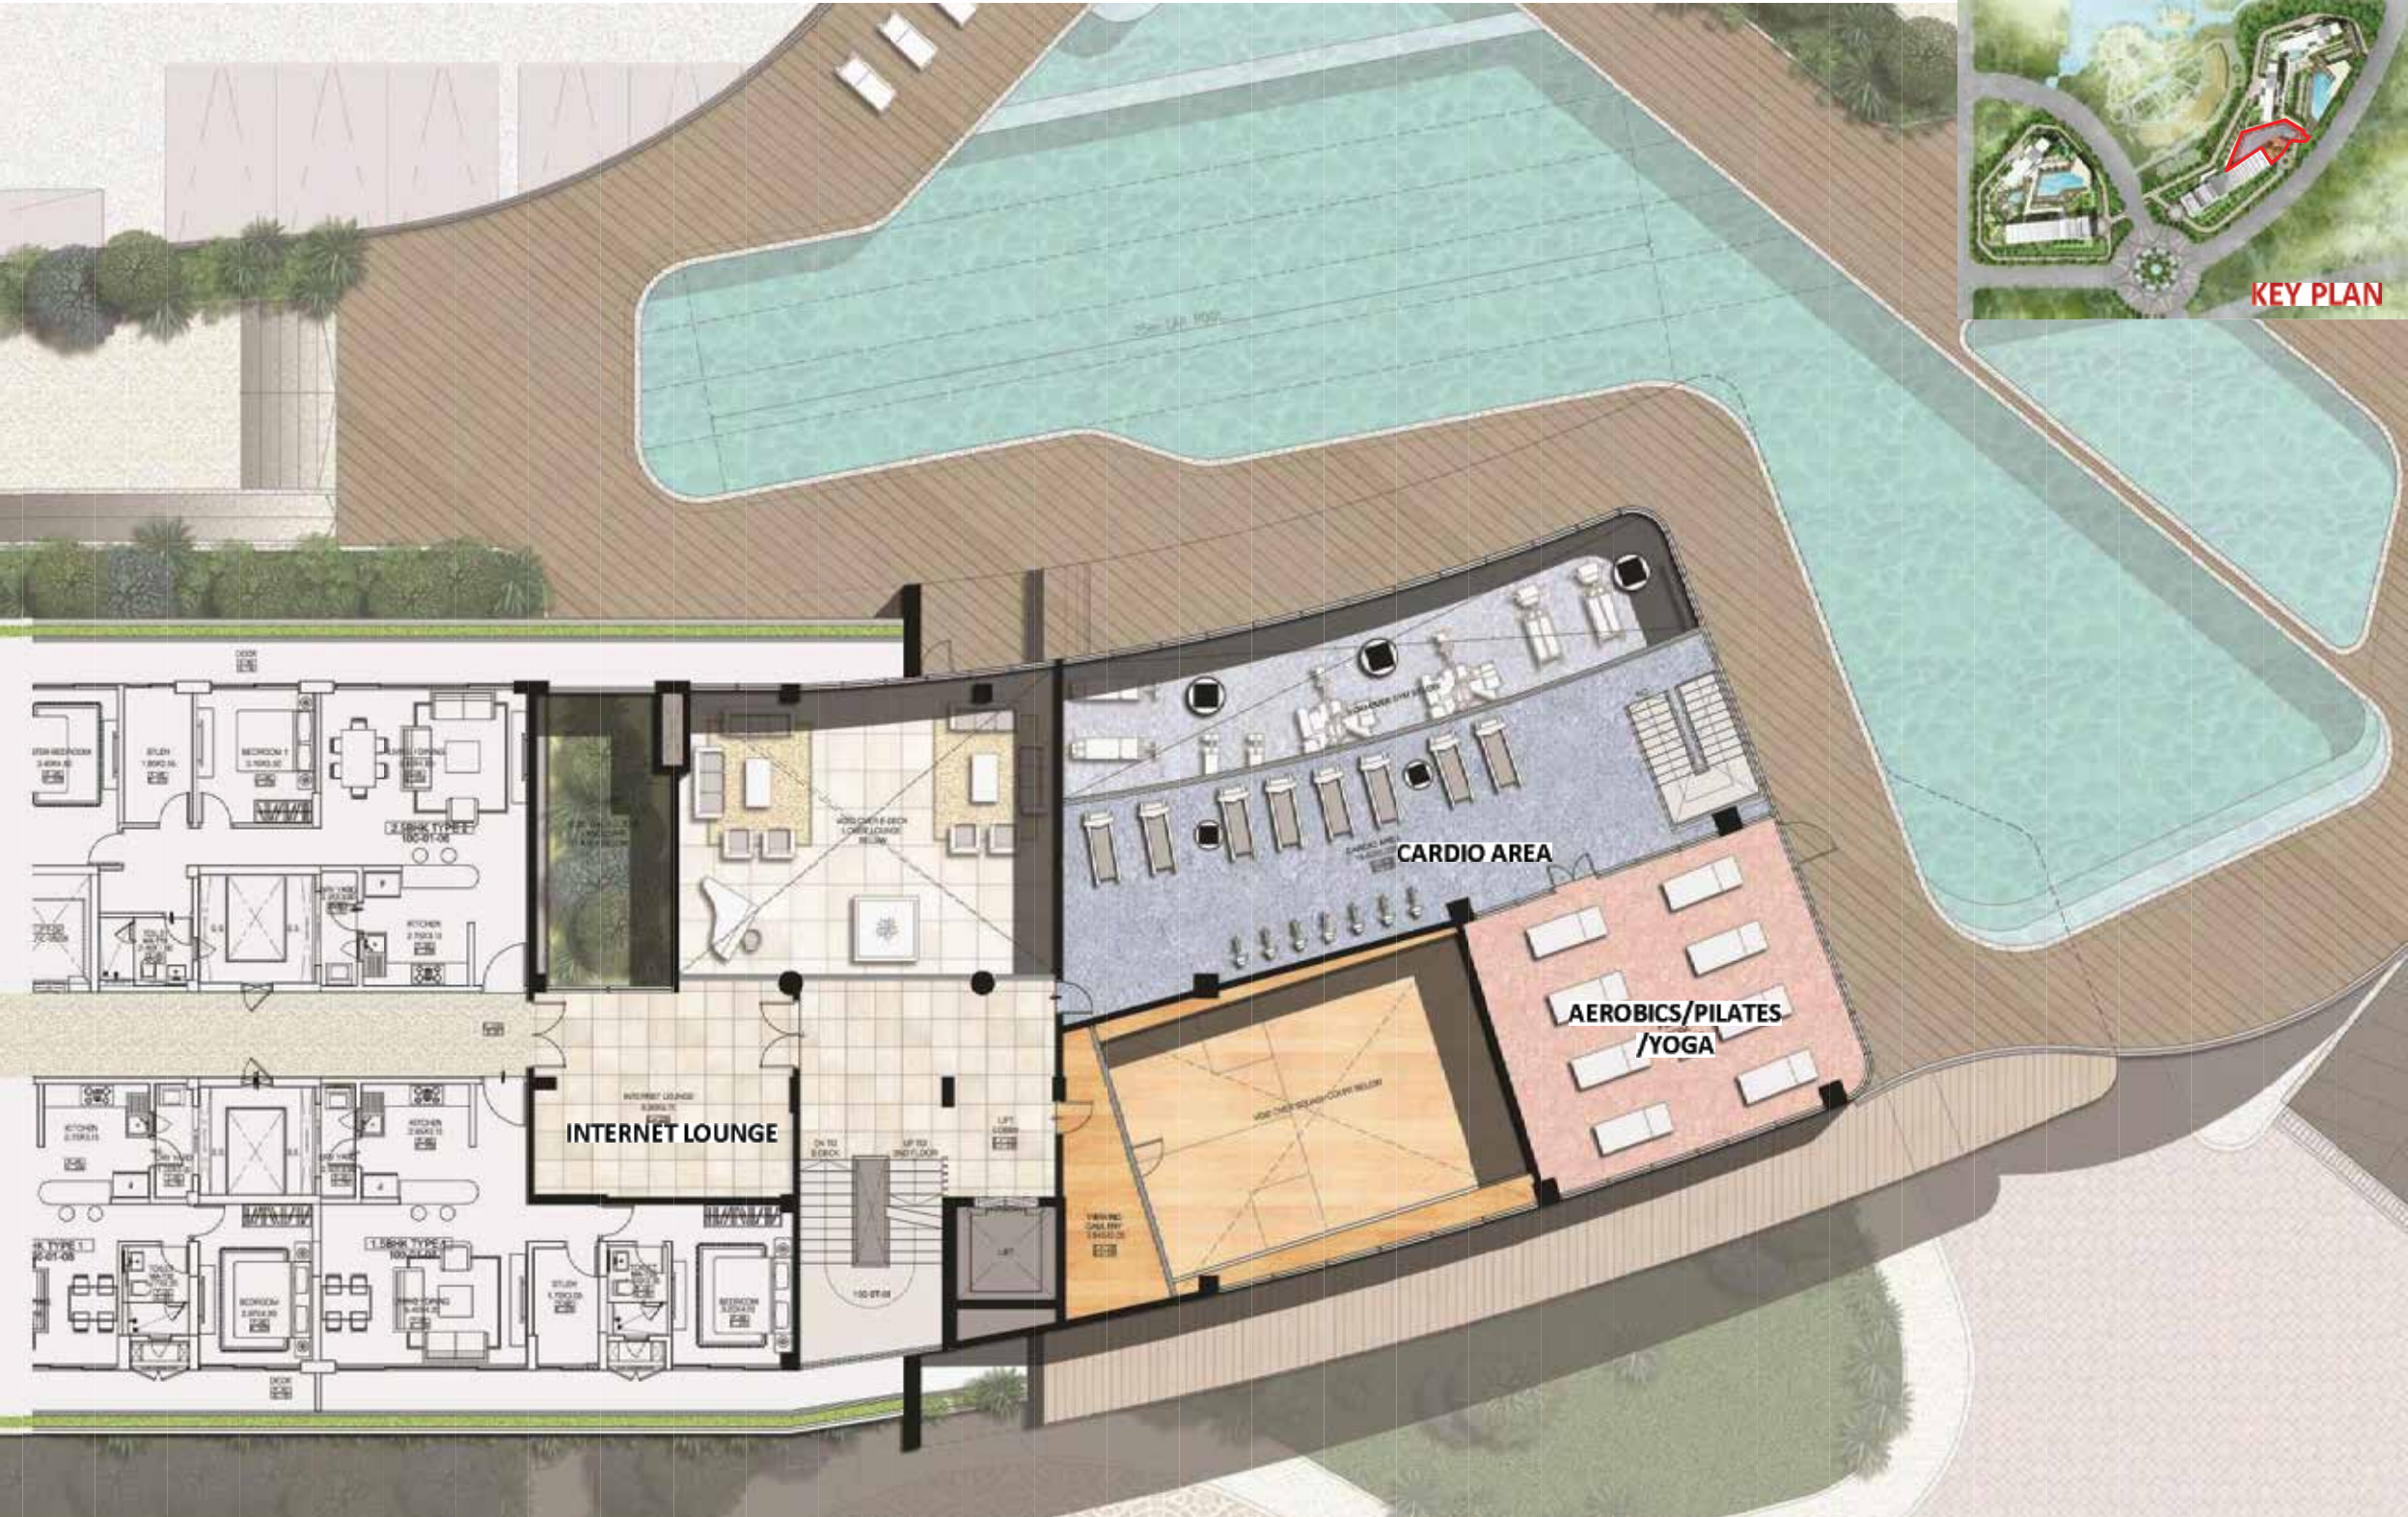

LANDSCAPE LAYOUT: E-DECK

1. 25 M LAP POOL WITH ISLAND PLANTERS
2. LEISURE POOL WITH SYLIZED POOL STEPS
3. SPA POOL WITH PRESSURE JETS
4. STEPPERS IN POOL TO THE POOL DECK FROM THE CHANGING ROOMS
5. POOL DECK WITH RECLINERS
6. TERRACED PLANTING AND SEATS
7. OPEN LAWN SPACE WITH ELEVATED PLANTING
8. SECLUDED COVE SEATING SPACE
9. SEATING PLAZA WITH FEATURE SHADE STRUCTURES AND ESCOFET SEATS
10. SOFTFALL FOR KID'S PLAY AREA
11. TURF PLAY SPACE WITH ELEVATED PLANTING
12. SEMI COVERED SOCIAL INTERACTION SPACE
13. SECLUDED YOGA DECK
14. GREEN PEDESTRIAN BRIDGES CONNECTING E-DECK AND KID'S CLUB DECK
15. TODDLER'S PLAY AREA
16. KID'S POOL
17. RAMP AS A CONTINUATION OF WALKWAY ON GROUND FLOOR WITH SLOPPING LAWN

VIEW OF WHITE LOTUS CLUB 1

CLUB HOUSE 2

CLUB HOUSE 1

CLUB HOUSE 1

CLUB HOUSE 2

CLUB HOUSE 1

GROUND FLOOR PLAN

MINI THEATRE

MUSIC ROOM

SPA

CLUB HOUSE 1

FIRST FLOOR PLAN

POOL

ENTRANCE LOBBY OF CLUB HOUSE

CLUB HOUSE 1

SECOND FLOOR PLAN

CARDIO AREA

YOGA

INTERNET
LOUNGE

INTERNET AREA

KEY PLAN

CLUB HOUSE 1

THIRD FLOOR PLAN

MULTIPURPOSE GAMES