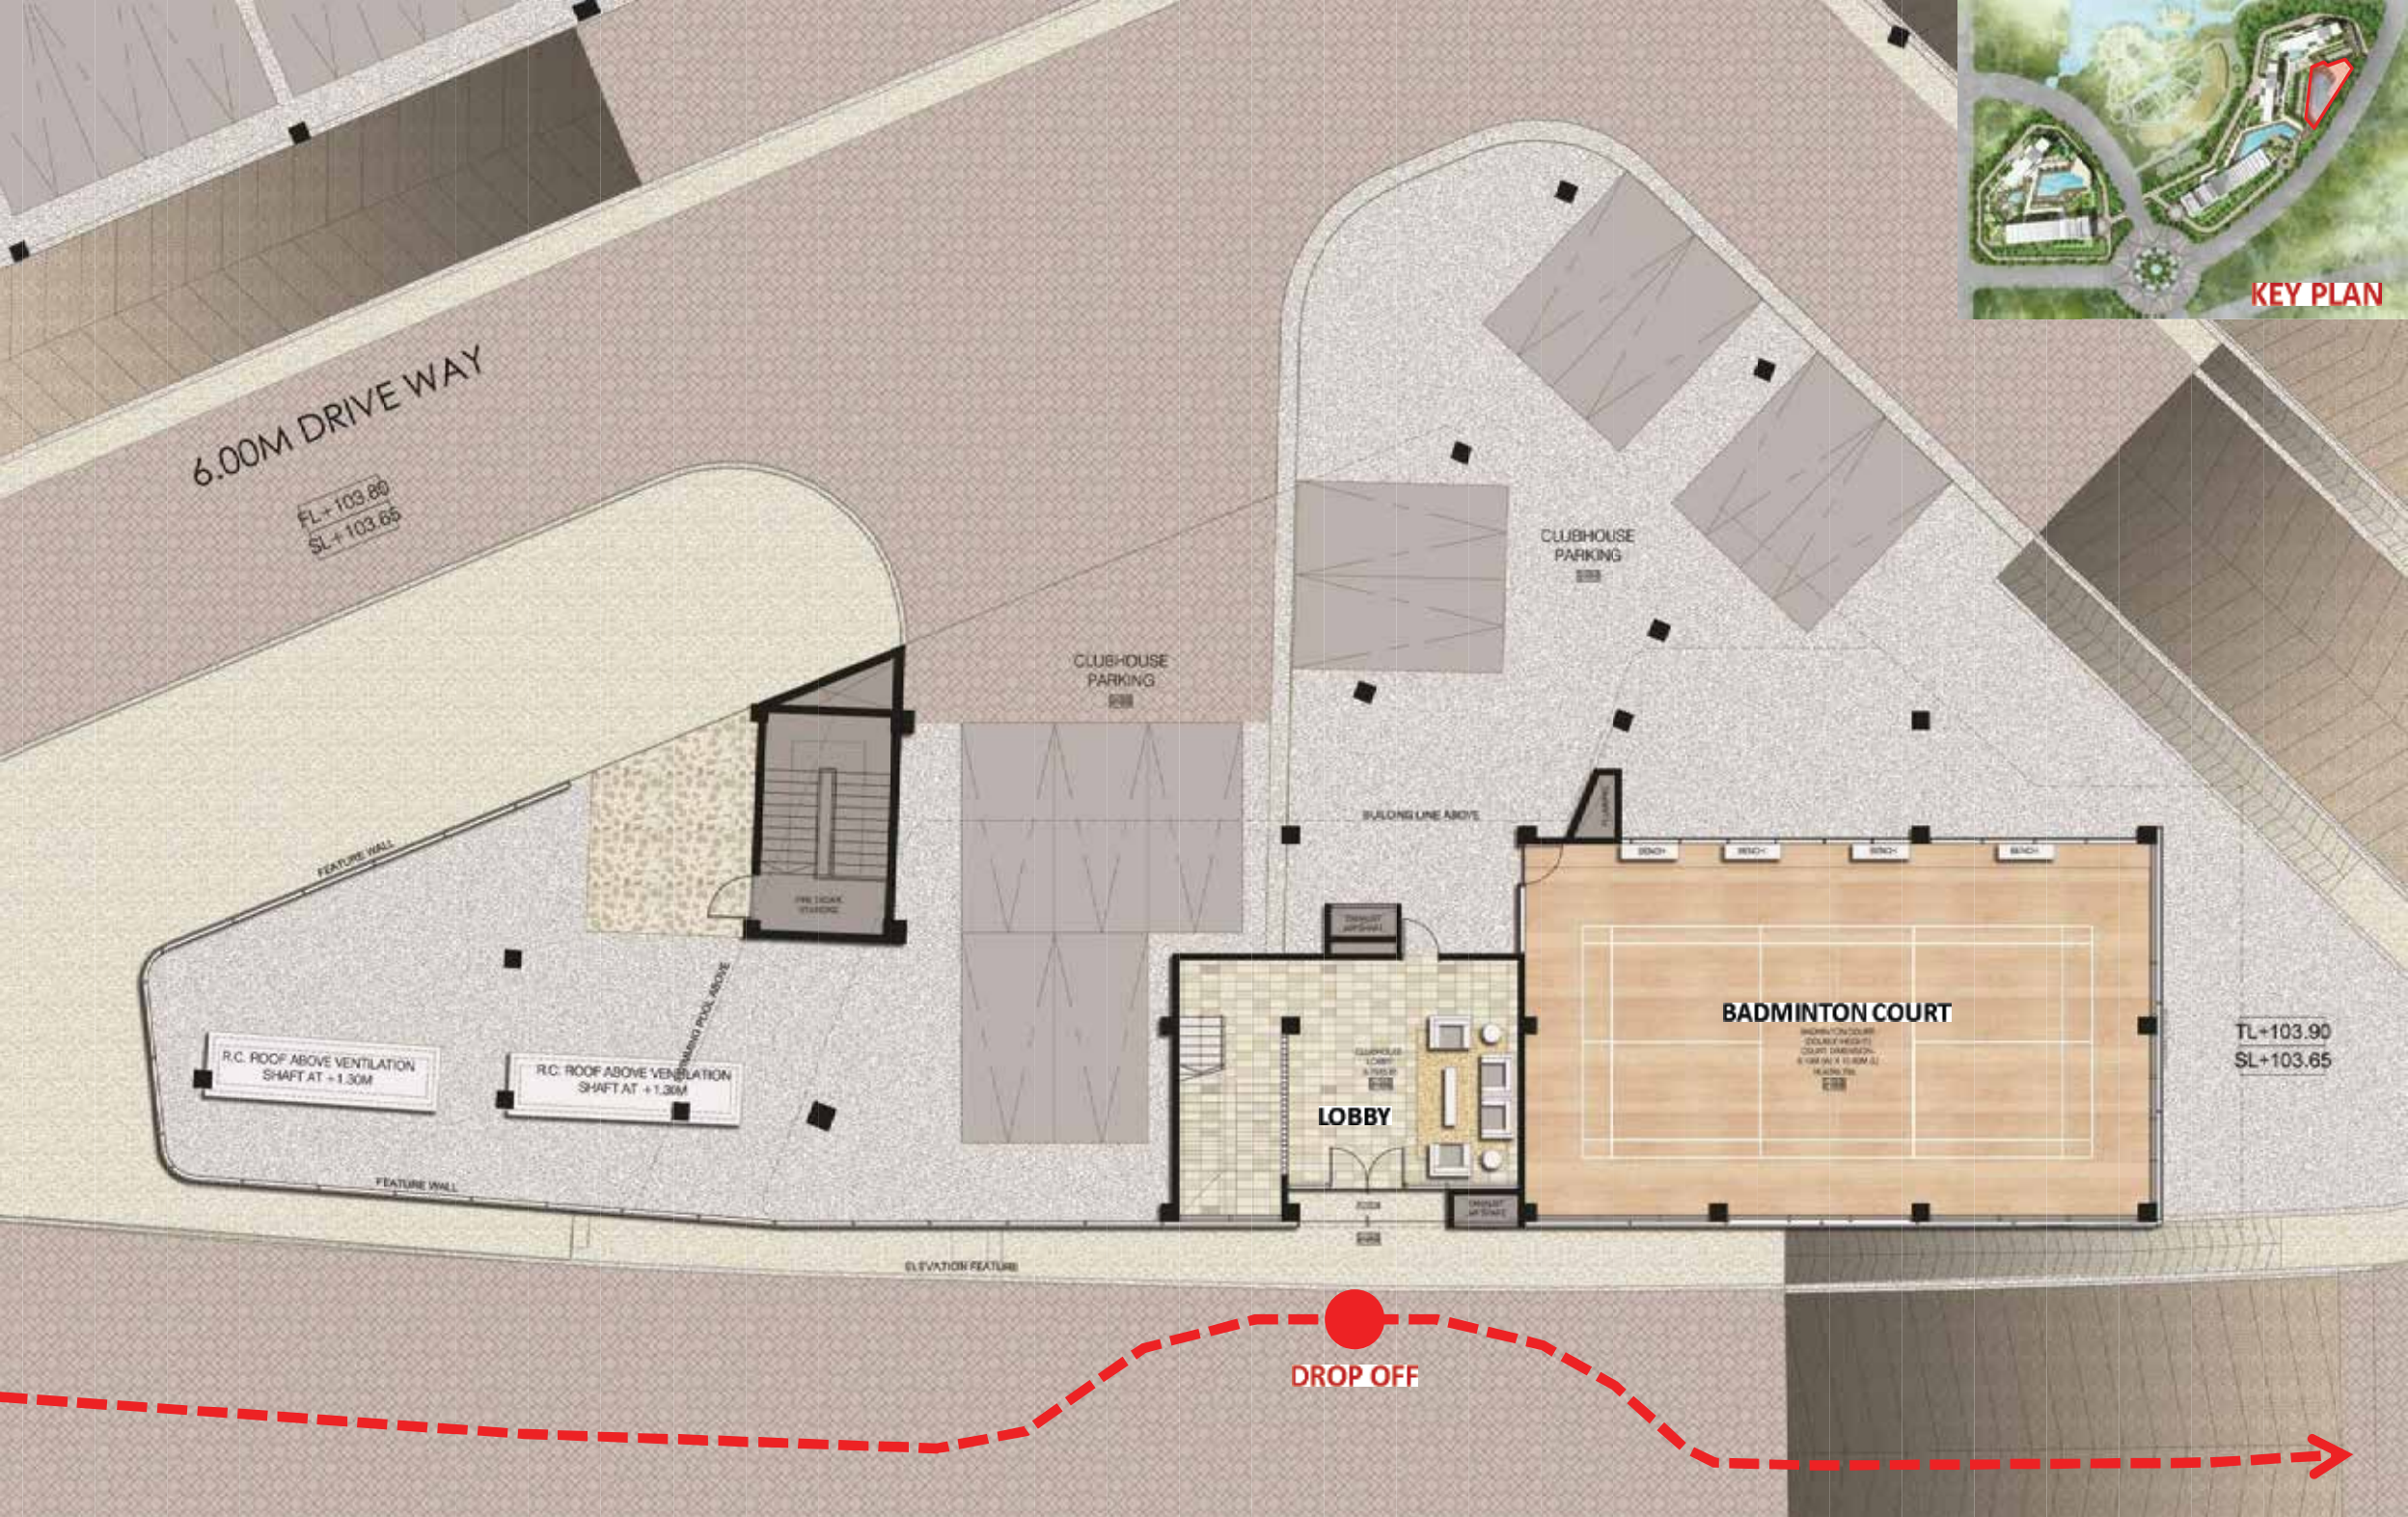

MUSIC ROOM

SPA

CLUB HOUSE 1

FIRST FLOOR PLAN

POOL

ENTRANCE LOBBY OF CLUB HOUSE

CLUB HOUSE 1

SECOND FLOOR PLAN

CARDIO AREA

YOGA

INTERNET
LOUNGE

INTERNET AREA

KEY PLAN

CLUB HOUSE 1

THIRD FLOOR PLAN

MULTIPURPOSE GAMES

MULTIPURPOSE HALL

WHITE LOTUS
CLUB 02

CLUB HOUSE 2

GROUND FLOOR PLAN

CLUB HOUSE 2

SECOND FLOOR PLAN

SKY LOUNGE

SKY LOUNGE – OBSERVATORY DECK ON 23RD FLOOR

SKY LOUNGE – INFINITY POOL ON 23RD FLOOR

GATEWAY PLAN

GRAND GATEWAY MAIN LOBBY

GATEWAY BUSINESS LOUNGE

GATEWAY WAITING LOUNGE

TOWER 98/99 LOBBY

AMANORA PARK TOWN, AMANORA-MAGARPATTA ROAD, PUNE 411 028 | WWW.AMANORA.COM