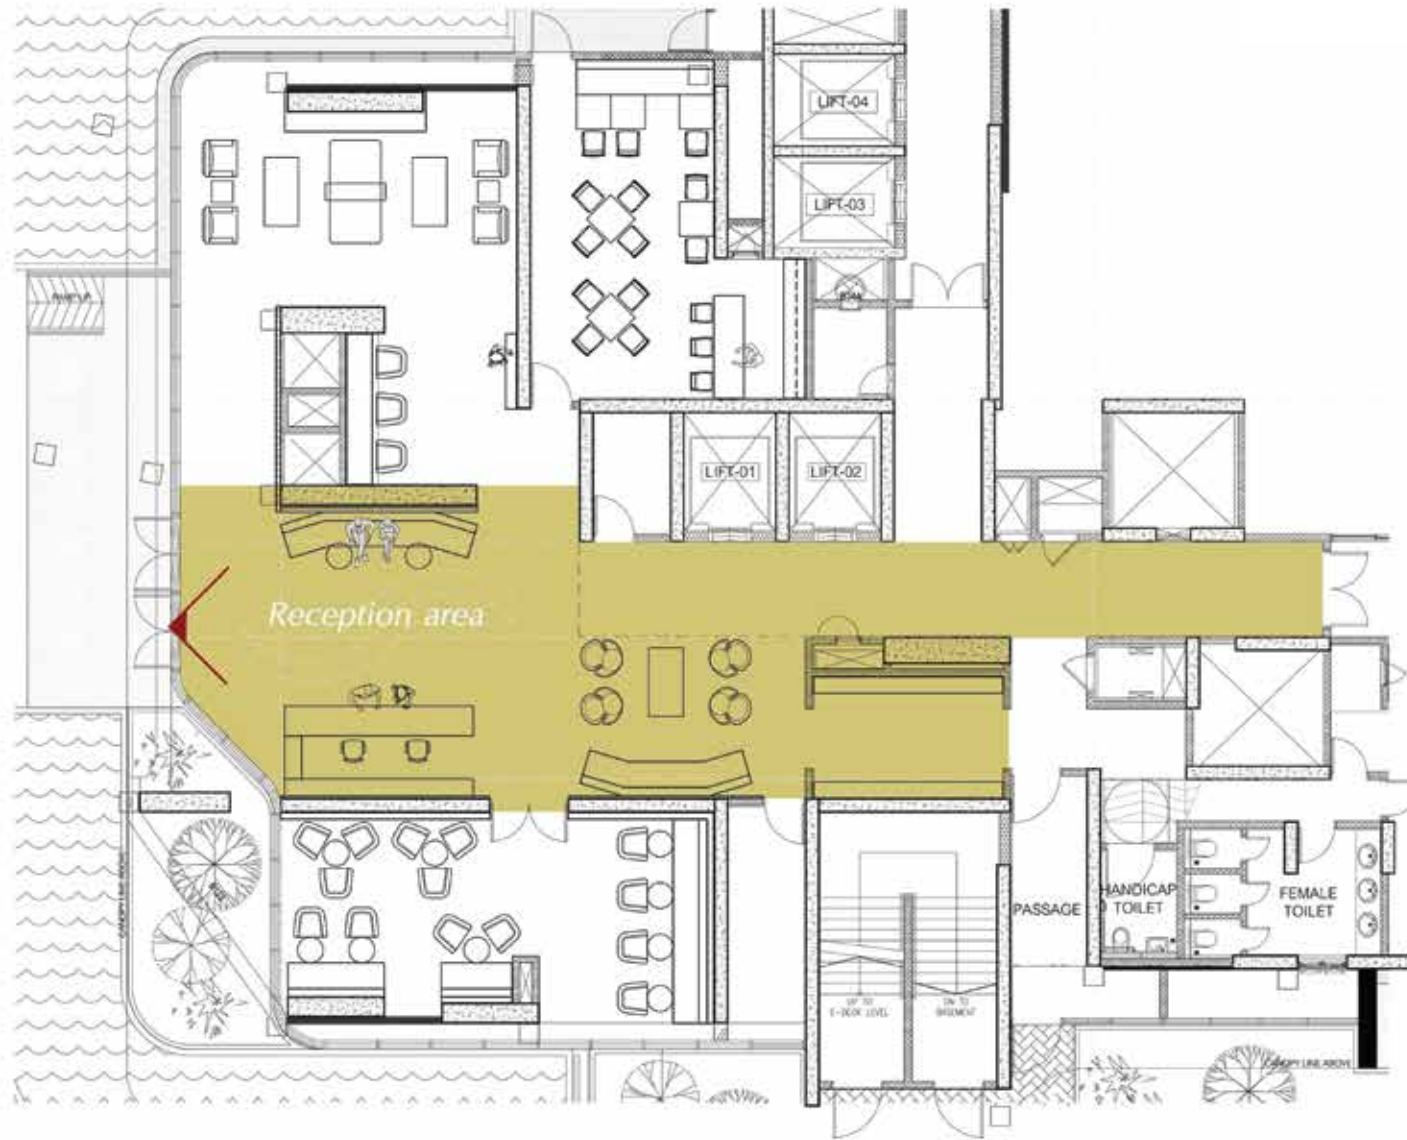

MUSIC ROOM

SPA

CLUB HOUSE 1

FIRST FLOOR PLAN

POOL

ENTRANCE LOBBY OF CLUB HOUSE

CLUB HOUSE 1

SECOND FLOOR PLAN

CARDIO AREA

YOGA

INTERNET
LOUNGE

INTERNET AREA

KEY PLAN

CLUB HOUSE 1

THIRD FLOOR PLAN

MULTIPURPOSE GAMES

MULTIPURPOSE HALL

WHITE LOTUS
CLUB 02

CLUB HOUSE 2

GROUND FLOOR PLAN

CLUB HOUSE 2

SECOND FLOOR PLAN

SKY LOUNGE

SKY LOUNGE – OBSERVATORY DECK ON 23RD FLOOR

SKY LOUNGE – INFINITY POOL ON 23RD FLOOR

GATEWAY PLAN

GRAND GATEWAY MAIN LOBBY

GATEWAY BUSINESS LOUNGE

GATEWAY WAITING LOUNGE

TOWER 98/99 LOBBY

AMANORA PARK TOWN, AMANORA-MAGARPATTA ROAD, PUNE 411 028 | WWW.AMANORA.COM