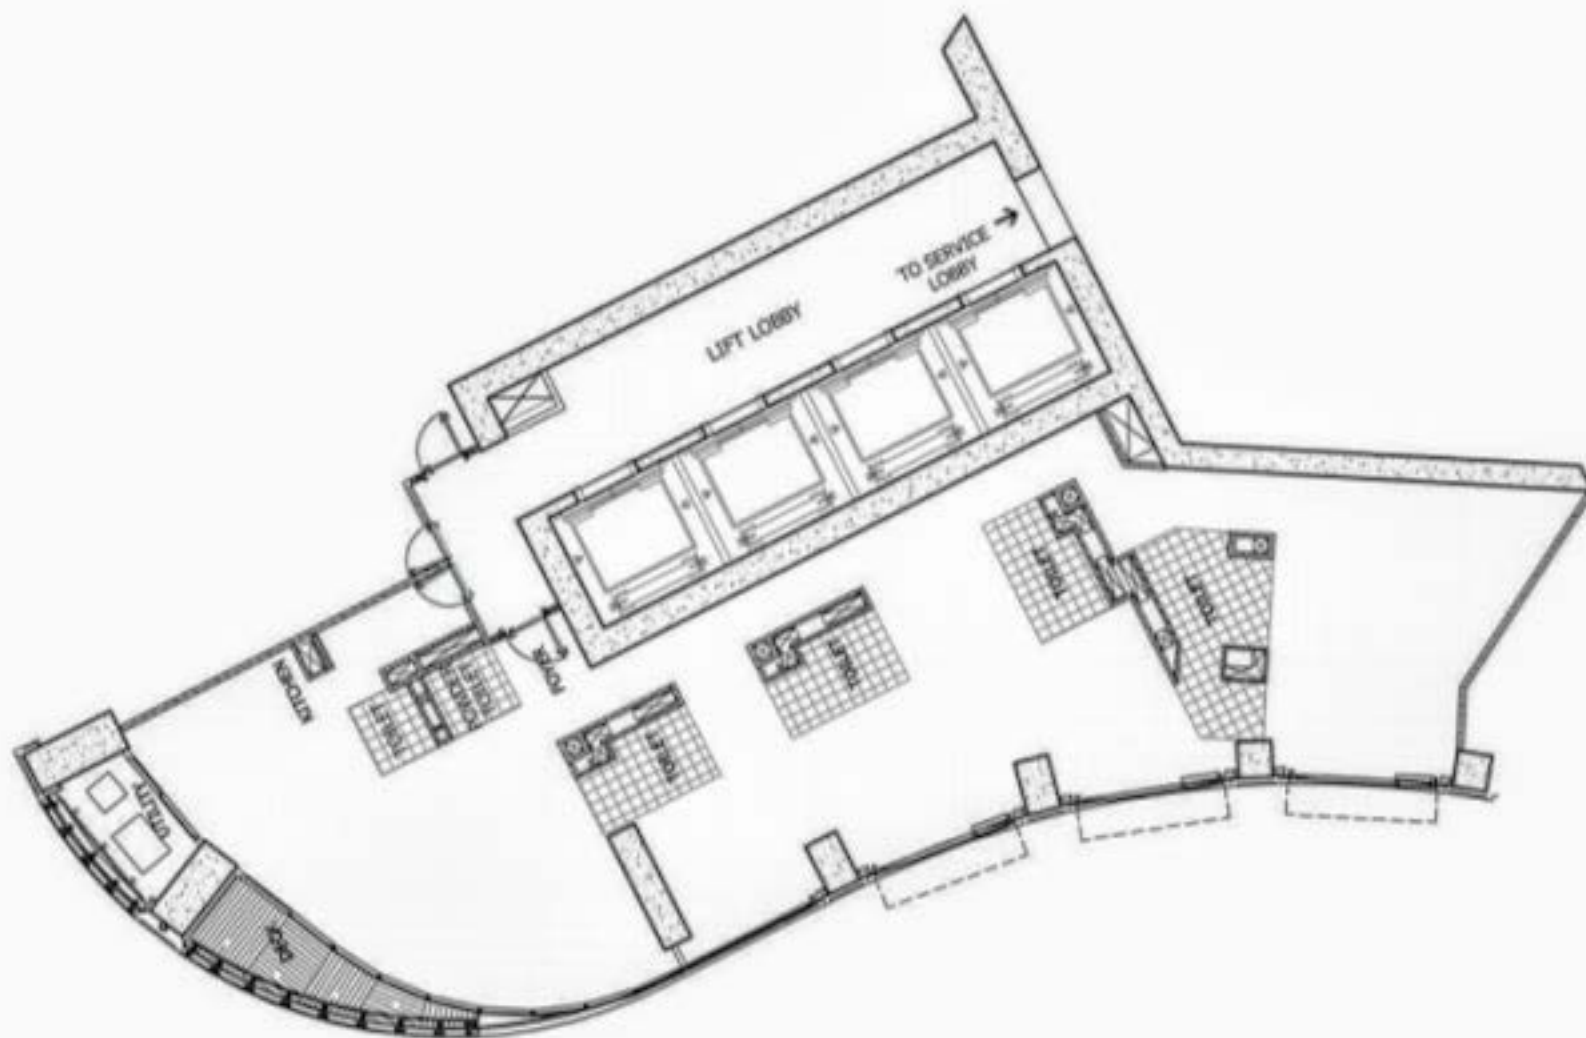

Particulars	Details
Living/Dining Flooring	Tiles
Bedrooms Flooring	Tiles
Wall Ceiling Finish	Oil Bound Distemper / Colour Wash
Toilets Wall Finish	Tiles up to 5' Oil Bound Distemper / Colour Wash
Toilets Flooring	Tiles
Kitchen Flooring	Tiles
Platform	Marble
Kitchen Wall Finish	Tiles up to 2 feet high above Marble counter & Oil bound distemper / Colour Wash in balance area
Others	Single Bowl Stainless Steel Sink
Balcony Flooring	Tiles
Window	MS Z-Section & Glass / Alu Steel & Glass
Door Frame / Doors	Hardwood / M.S / Fiber Door frames with Flush Door / Skin Door / Fiber Door
Common Area Flooring	Marble / Pavers
Lift Lobby	Marble / Tiles
Chinaware	Standard Fitting
C.P Fittings	Standard Fitting
Electrical	ISI marked products for wiring, switches and Circuits
Security	Gated Complex

# WORLD RESIDENCE B1

## Bareshell Layout

- Wet Areas
- Structural Walls
- Deck Area

Map Satellite

Bank of India  
भारतीय स्टेट बैंक

Overhead  
Water Tank

Solapur Janata  
Sahakari Bank Limited

NM Joshi Marg  
Police Station

Indian Overseas Bank  
इंडियन  
ओव्हरसीज बैंक