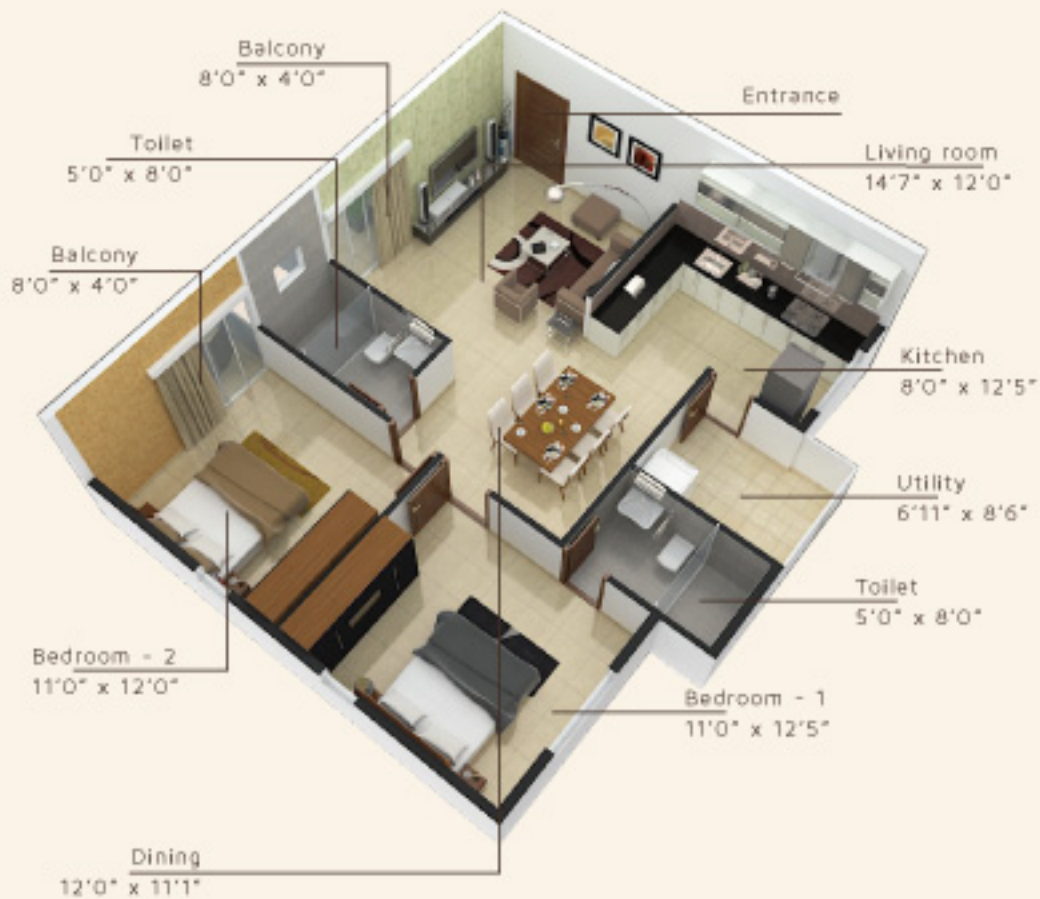

Particulars	Details
Living/Dining Flooring	Tiles
Bedrooms Flooring	Tiles
Wall Ceiling Finish	Oil Bound Distemper / Colour Wash
Toilets Wall Finish	Tiles up to 5' Oil Bound Distemper / Colour Wash
Toilets Flooring	Tiles
Kitchen Flooring	Tiles
Platform	Marble
Kitchen Wall Finish	Tiles up to 2 feet high above Marble counter & Oil bound distemper / Colour Wash in balance area
Others	Single Bowl Stainless Steel Sink
Balcony Flooring	Tiles
Window	MS Z-Section & Glass / Alu Steel & Glass
Door Frame / Doors	Hardwood / M.S / Fiber Door frames with Flush Door / Skin Door / Fiber Door
Common Area Flooring	Marble / Pavers
Lift Lobby	Marble / Tiles
Chinaware	Standard Fitting
C.P Fittings	Standard Fitting
Electrical	ISI marked products for wiring, switches and Circuits
Security	Gated Complex

TYPICAL FLOOR PLAN