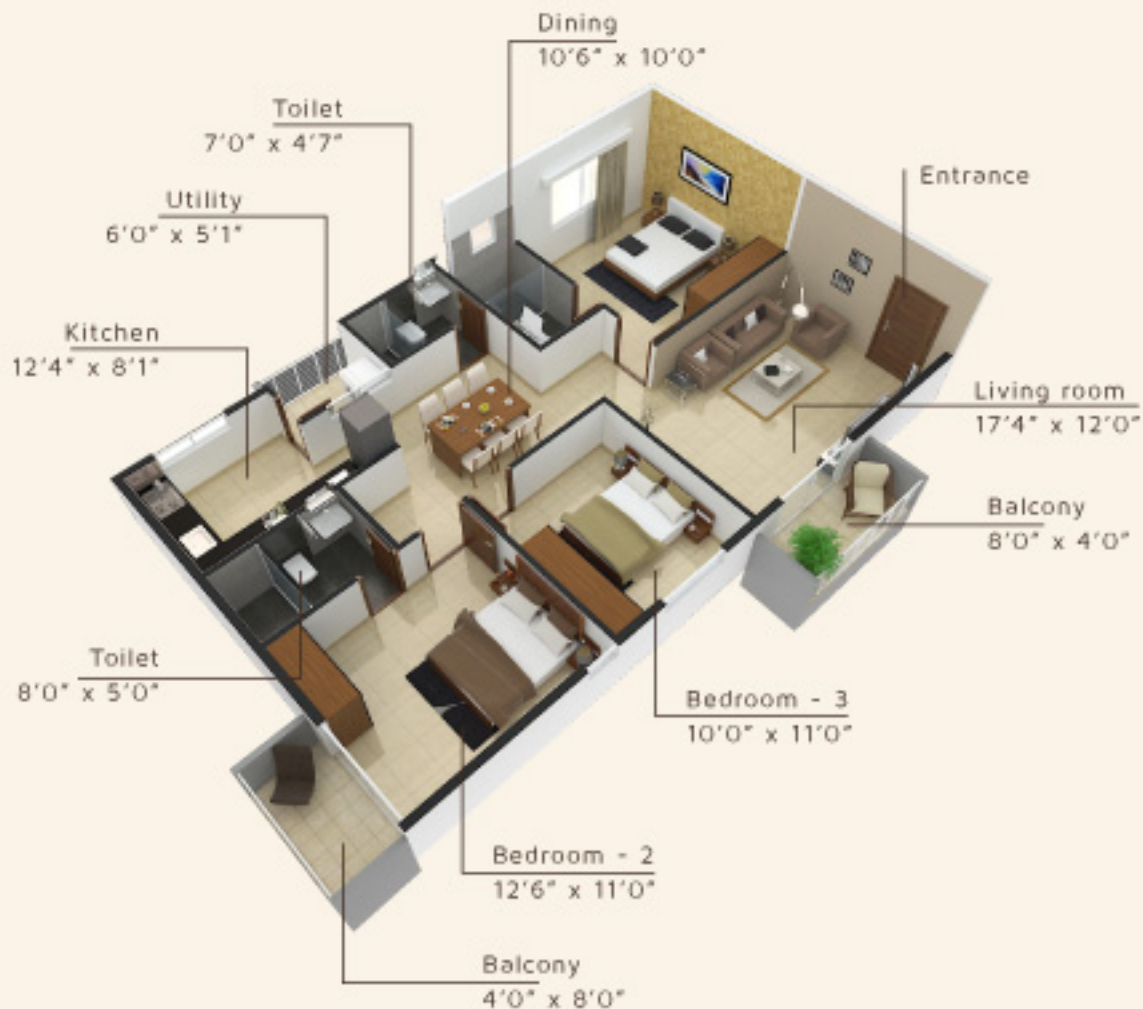

Particulars	Details
Living/Dining Flooring	Tiles
Bedrooms Flooring	Tiles
Wall Ceiling Finish	Oil Bound Distemper / Colour Wash
Toilets Wall Finish	Tiles up to 5' Oil Bound Distemper / Colour Wash
Toilets Flooring	Tiles
Kitchen Flooring	Tiles
Platform	Marble
Kitchen Wall Finish	Tiles up to 2 feet high above Marble counter & Oil bound distemper / Colour Wash in balance area
Others	Single Bowl Stainless Steel Sink
Balcony Flooring	Tiles
Window	MS Z-Section & Glass / Alu Steel & Glass
Door Frame / Doors	Hardwood / M.S / Fiber Door frames with Flush Door / Skin Door / Fiber Door
Common Area Flooring	Marble / Pavers
Lift Lobby	Marble / Tiles
Chinaware	Standard Fitting
C.P Fittings	Standard Fitting
Electrical	ISI marked products for wiring, switches and Circuits
Security	Gated Complex

TYPICAL FLOOR PLAN