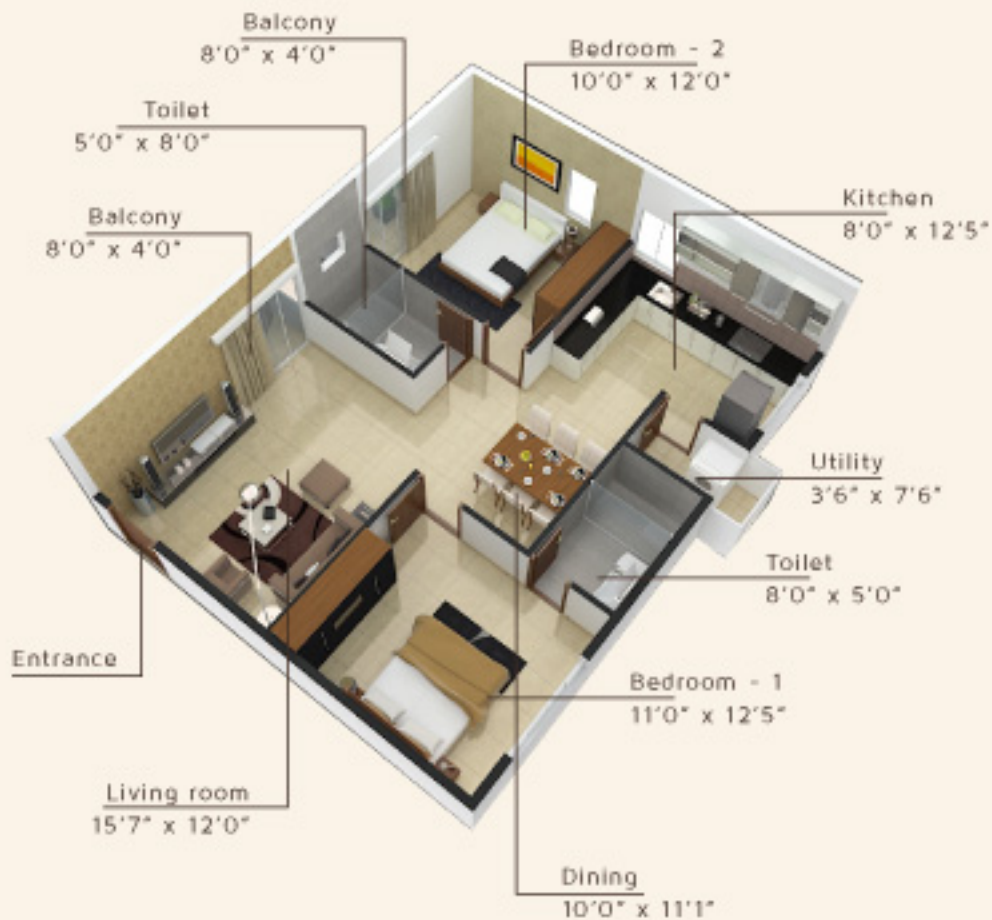

Particulars	Details
Living/Dining Flooring	Tiles
Bedrooms Flooring	Tiles
Wall Ceiling Finish	Oil Bound Distemper / Colour Wash
Toilets Wall Finish	Tiles up to 5' Oil Bound Distemper / Colour Wash
Toilets Flooring	Tiles
Kitchen Flooring	Tiles
Platform	Marble
Kitchen Wall Finish	Tiles up to 2 feet high above Marble counter & Oil bound distemper / Colour Wash in balance area
Others	Single Bowl Stainless Steel Sink
Balcony Flooring	Tiles
Window	MS Z-Section & Glass / Alu Steel & Glass
Door Frame / Doors	Hardwood / M.S / Fiber Door frames with Flush Door / Skin Door / Fiber Door
Common Area Flooring	Marble / Pavers
Lift Lobby	Marble / Tiles
Chinaware	Standard Fitting
C.P Fittings	Standard Fitting
Electrical	ISI marked products for wiring, switches and Circuits
Security	Gated Complex

TYPICAL FLOOR PLAN