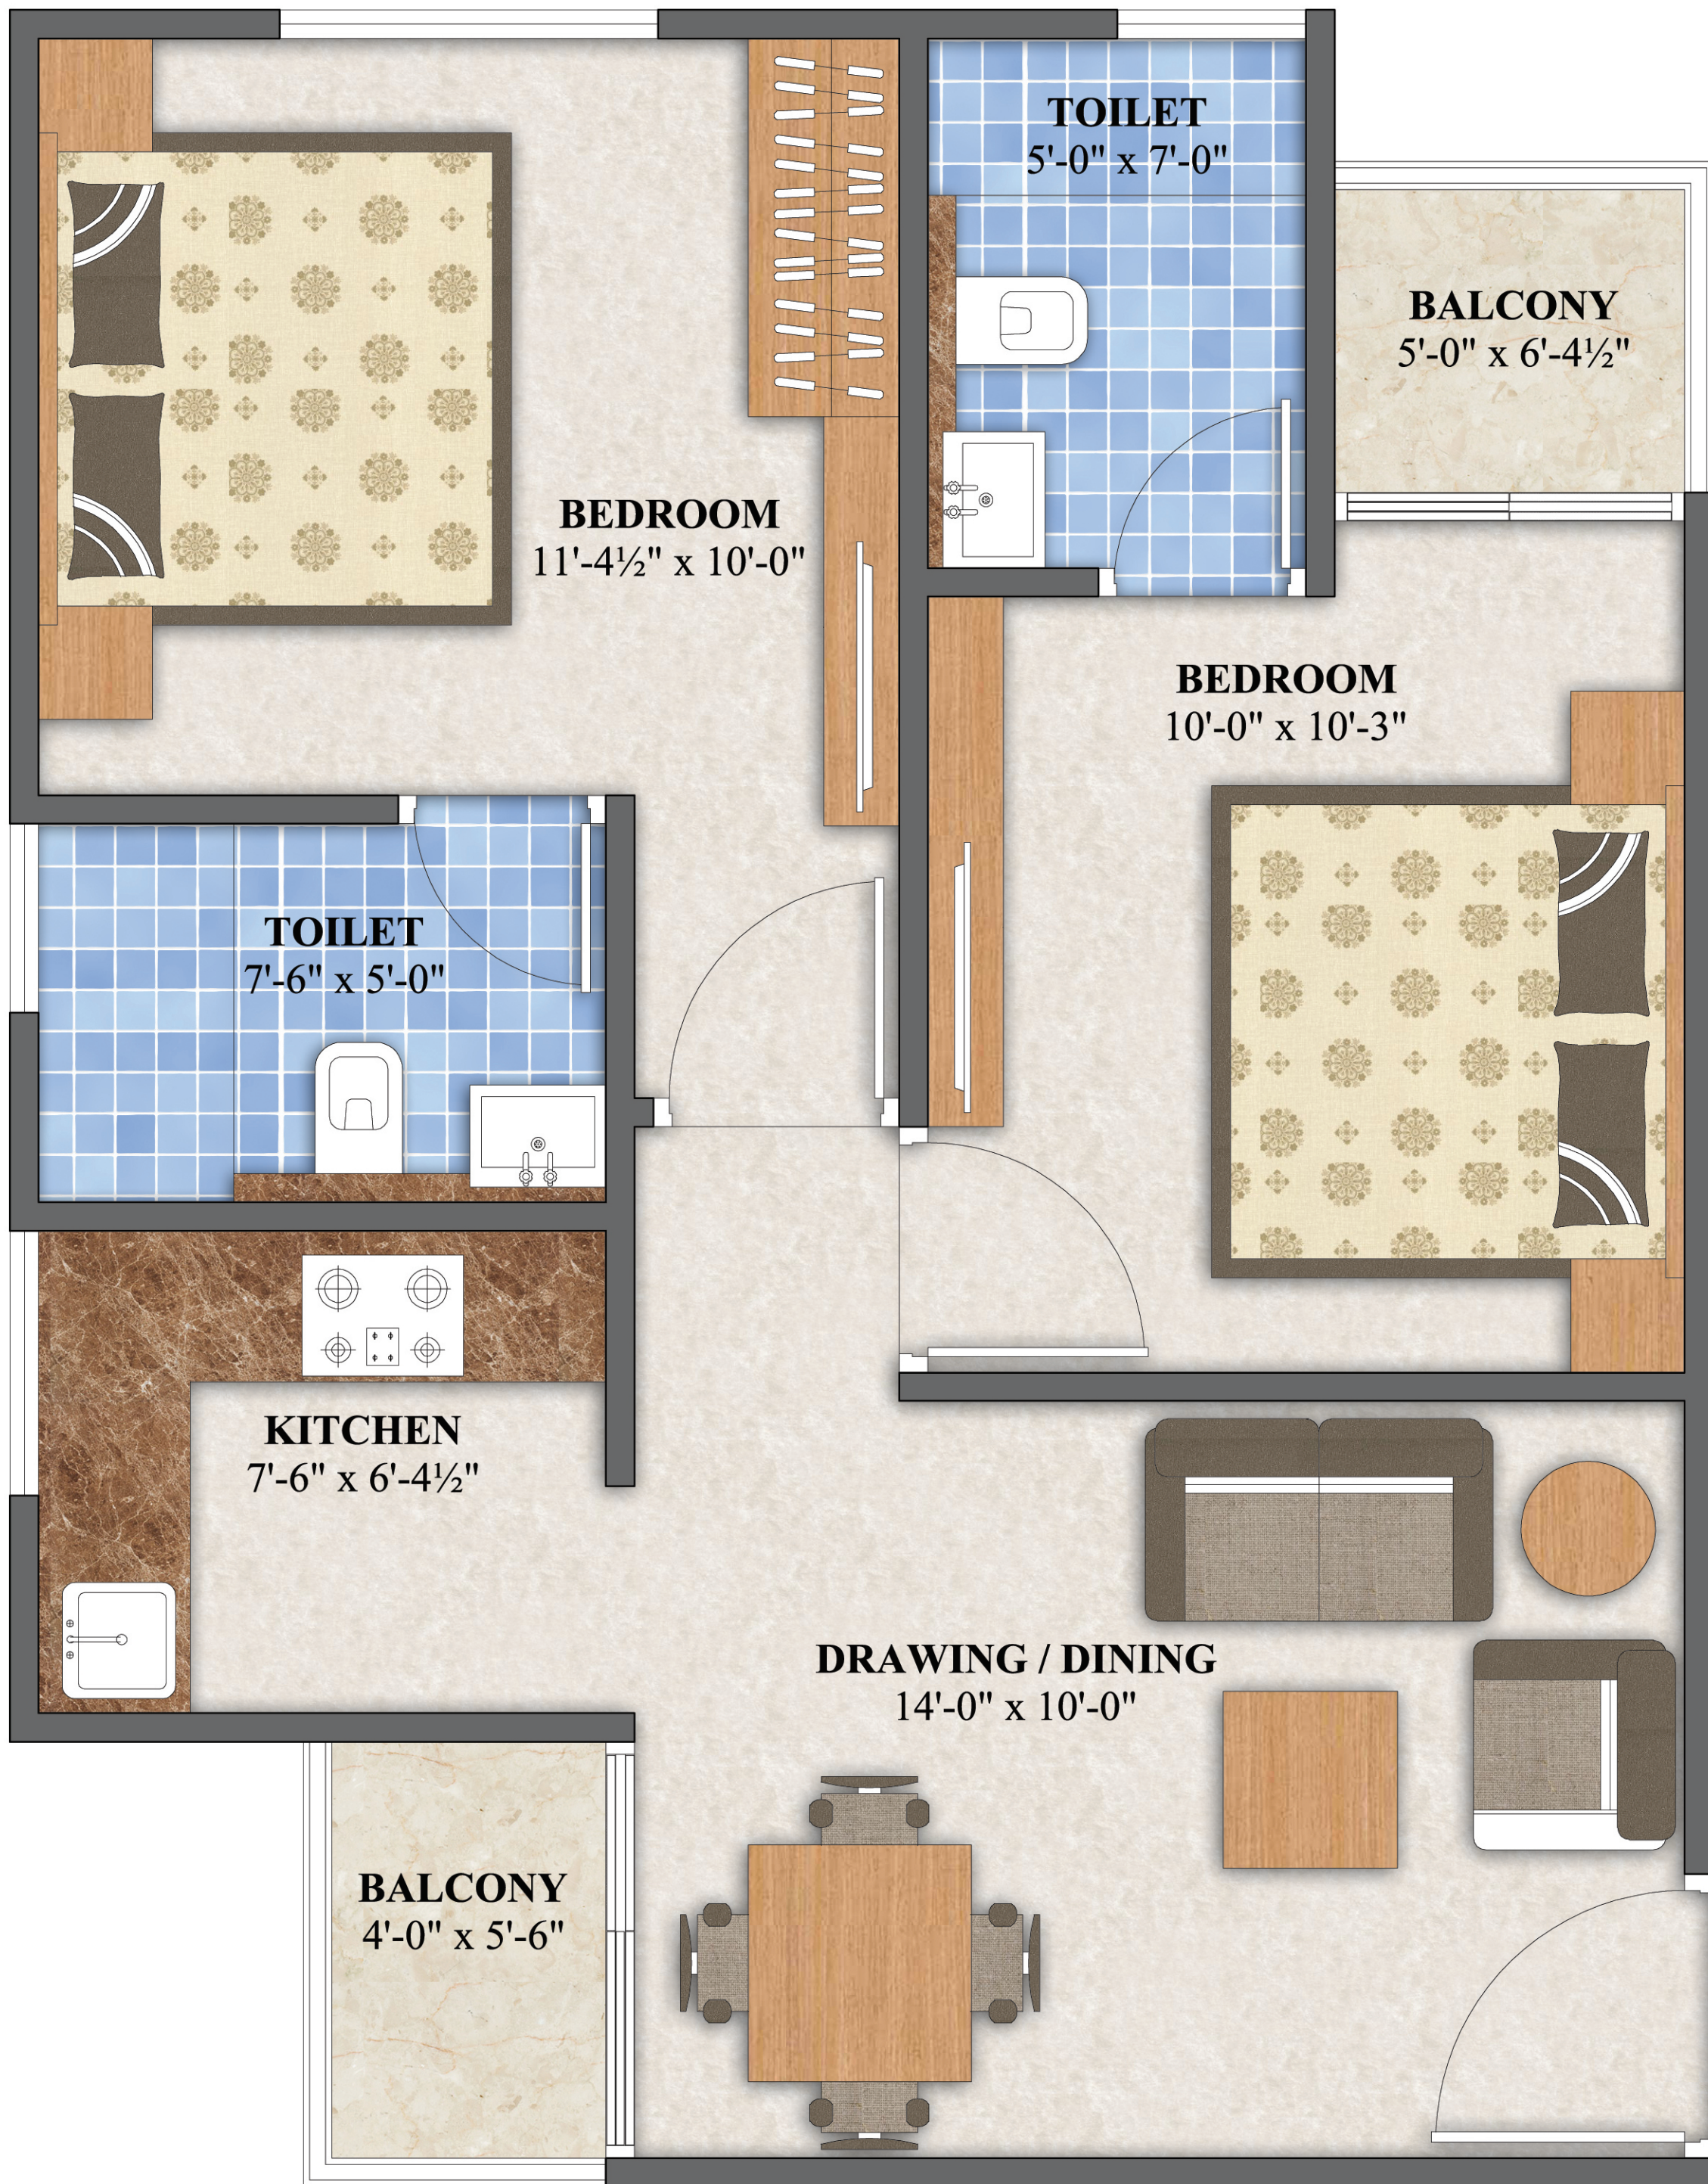

SECTOR 160'-00" WIDE

SECTOR ROAD 200'-00" WIDE

Particulars	Details
Living/Dining Flooring	Tiles
Bedrooms Flooring	Tiles
Wall Ceiling Finish	Oil Bound Distemper / Colour Wash
Toilets Wall Finish	Tiles up to 5' Oil Bound Distemper / Colour Wash
Toilets Flooring	Tiles
Kitchen Flooring	Tiles
Platform	Marble
Kitchen Wall Finish	Tiles up to 2 feet high above Marble counter & Oil bound distemper / Colour Wash in balance area
Others	Single Bowl Stainless Steel Sink
Balcony Flooring	Tiles
Window	MS Z-Section & Glass / Alu Steel & Glass
Door Frame / Doors	Hardwood / M.S / Fiber Door frames with Flush Door / Skin Door / Fiber Door
Common Area Flooring	Marble / Pavers
Lift Lobby	Marble / Tiles
Chinaware	Standard Fitting
C.P Fittings	Standard Fitting
Electrical	ISI marked products for wiring, switches and Circuits
Security	Gated Complex

1-BHK+1 TOILET
SALEABLE AREA=460 SQ.FT

2-BHK+2 TOILET
SALEABLE AREA=770 SQ.FT