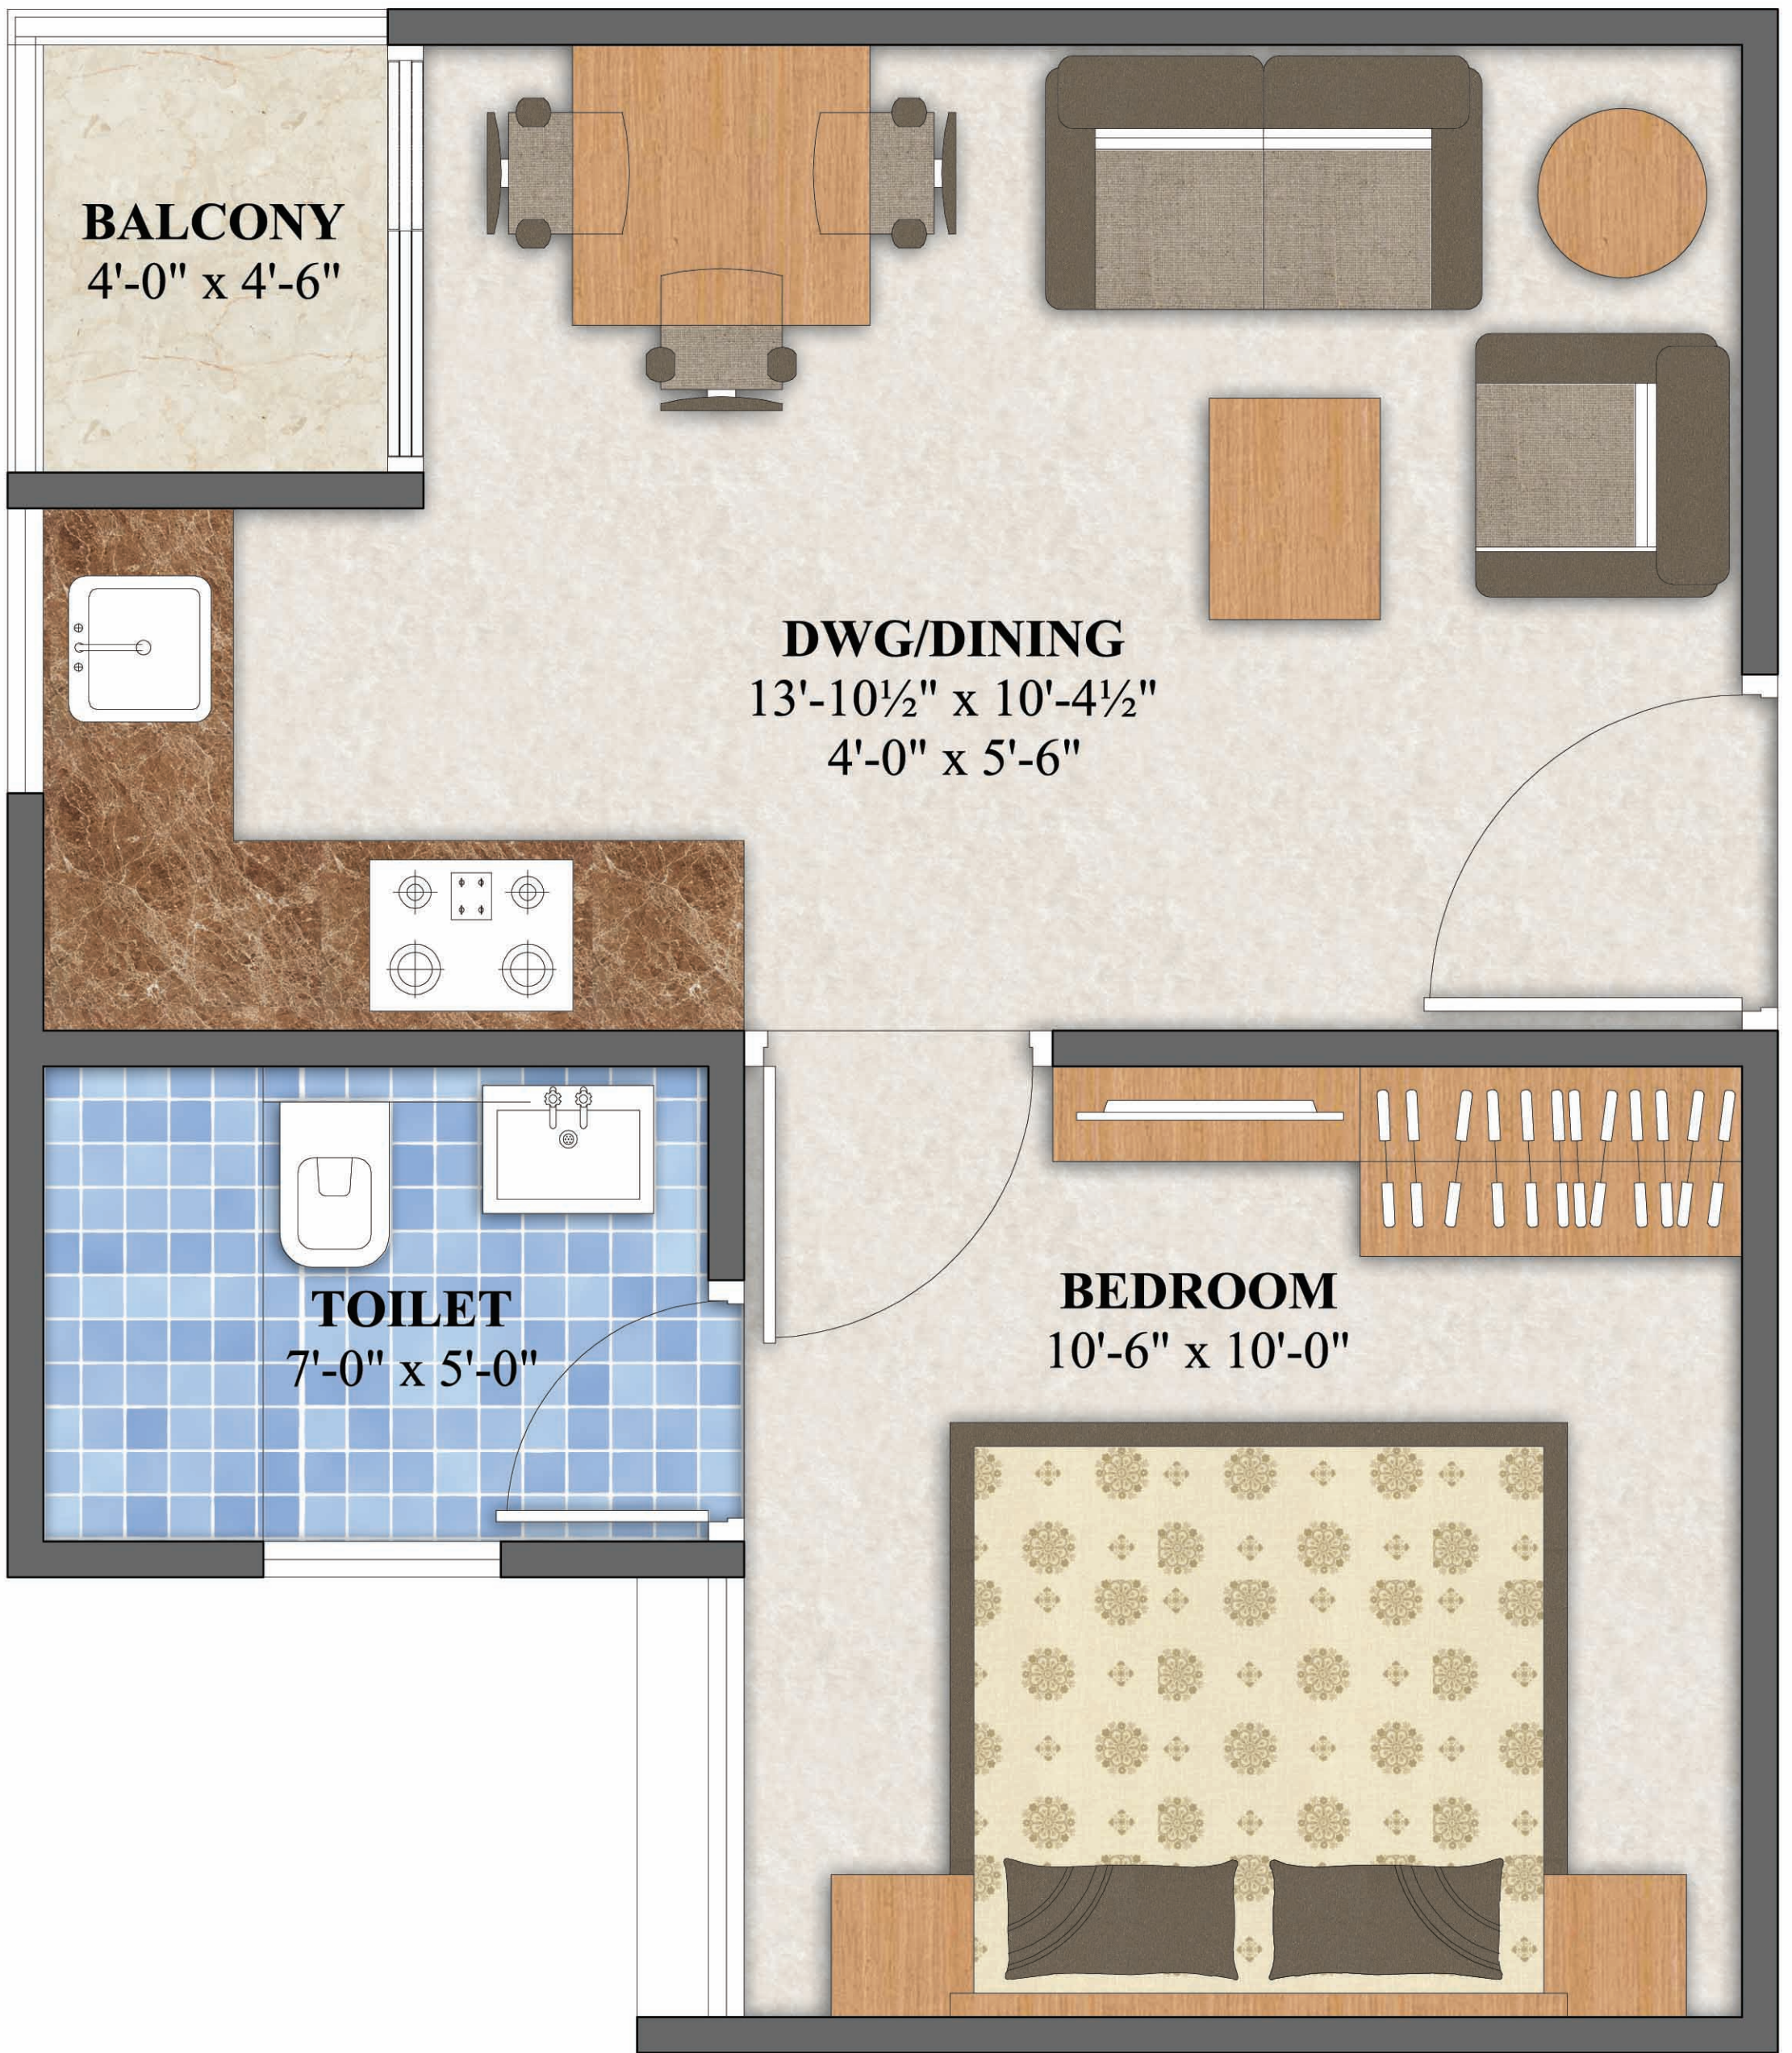

SECTOR 160'-00" WIDE

SECTOR ROAD 200'-00" WIDE

Particulars	Details
Living/Dining Flooring	Tiles
Bedrooms Flooring	Tiles
Wall Ceiling Finish	Oil Bound Distemper / Colour Wash
Toilets Wall Finish	Tiles up to 5' Oil Bound Distemper / Colour Wash
Toilets Flooring	Tiles
Kitchen Flooring	Tiles
Platform	Marble
Kitchen Wall Finish	Tiles up to 2 feet high above Marble counter & Oil bound distemper / Colour Wash in balance area
Others	Single Bowl Stainless Steel Sink
Balcony Flooring	Tiles
Window	MS Z-Section & Glass / Alu Steel & Glass
Door Frame / Doors	Hardwood / M.S / Fiber Door frames with Flush Door / Skin Door / Fiber Door
Common Area Flooring	Marble / Pavers
Lift Lobby	Marble / Tiles
Chinaware	Standard Fitting
C.P Fittings	Standard Fitting
Electrical	ISI marked products for wiring, switches and Circuits
Security	Gated Complex

1-BHK+1 TOILET
SALEABLE AREA=460 SQ.FT

2-BHK+2 TOILET
SALEABLE AREA=770 SQ.FT