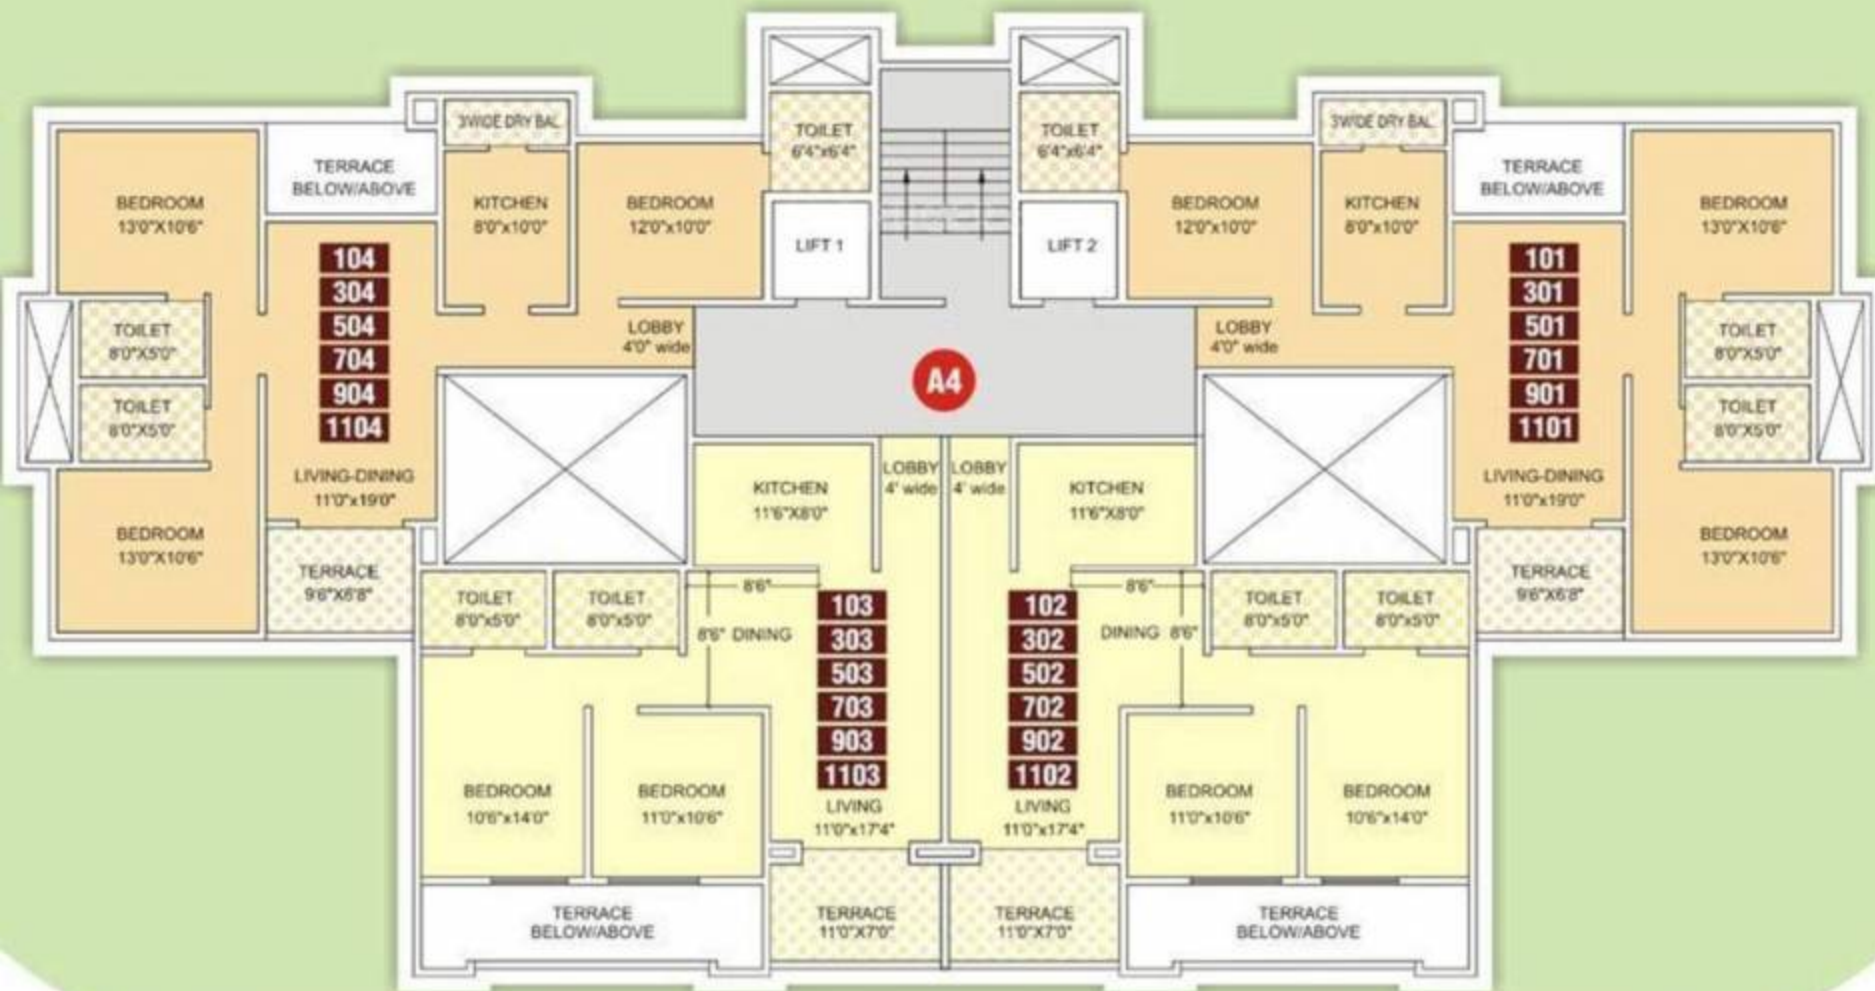

Particulars	Details
Living/Dining Flooring	Tiles
Bedrooms Flooring	Tiles
Wall Ceiling Finish	Oil Bound Distemper / Colour Wash
Toilets Wall Finish	Tiles up to 5' Oil Bound Distemper / Colour Wash
Toilets Flooring	Tiles
Kitchen Flooring	Tiles
Platform	Marble
Kitchen Wall Finish	Tiles up to 2 feet high above Marble counter & Oil bound distemper / Colour Wash in balance area
Others	Single Bowl Stainless Steel Sink
Balcony Flooring	Tiles
Window	MS Z-Section & Glass / Alu Steel & Glass
Door Frame / Doors	Hardwood / M.S / Fiber Door frames with Flush Door / Skin Door / Fiber Door
Common Area Flooring	Marble / Pavers
Lift Lobby	Marble / Tiles
Chinaware	Standard Fitting
C.P Fittings	Standard Fitting
Electrical	ISI marked products for wiring, switches and Circuits
Security	Gated Complex

# 'A' TYPE

1st, 3rd, 5th, 7th, 9th & 11th Floor Plan