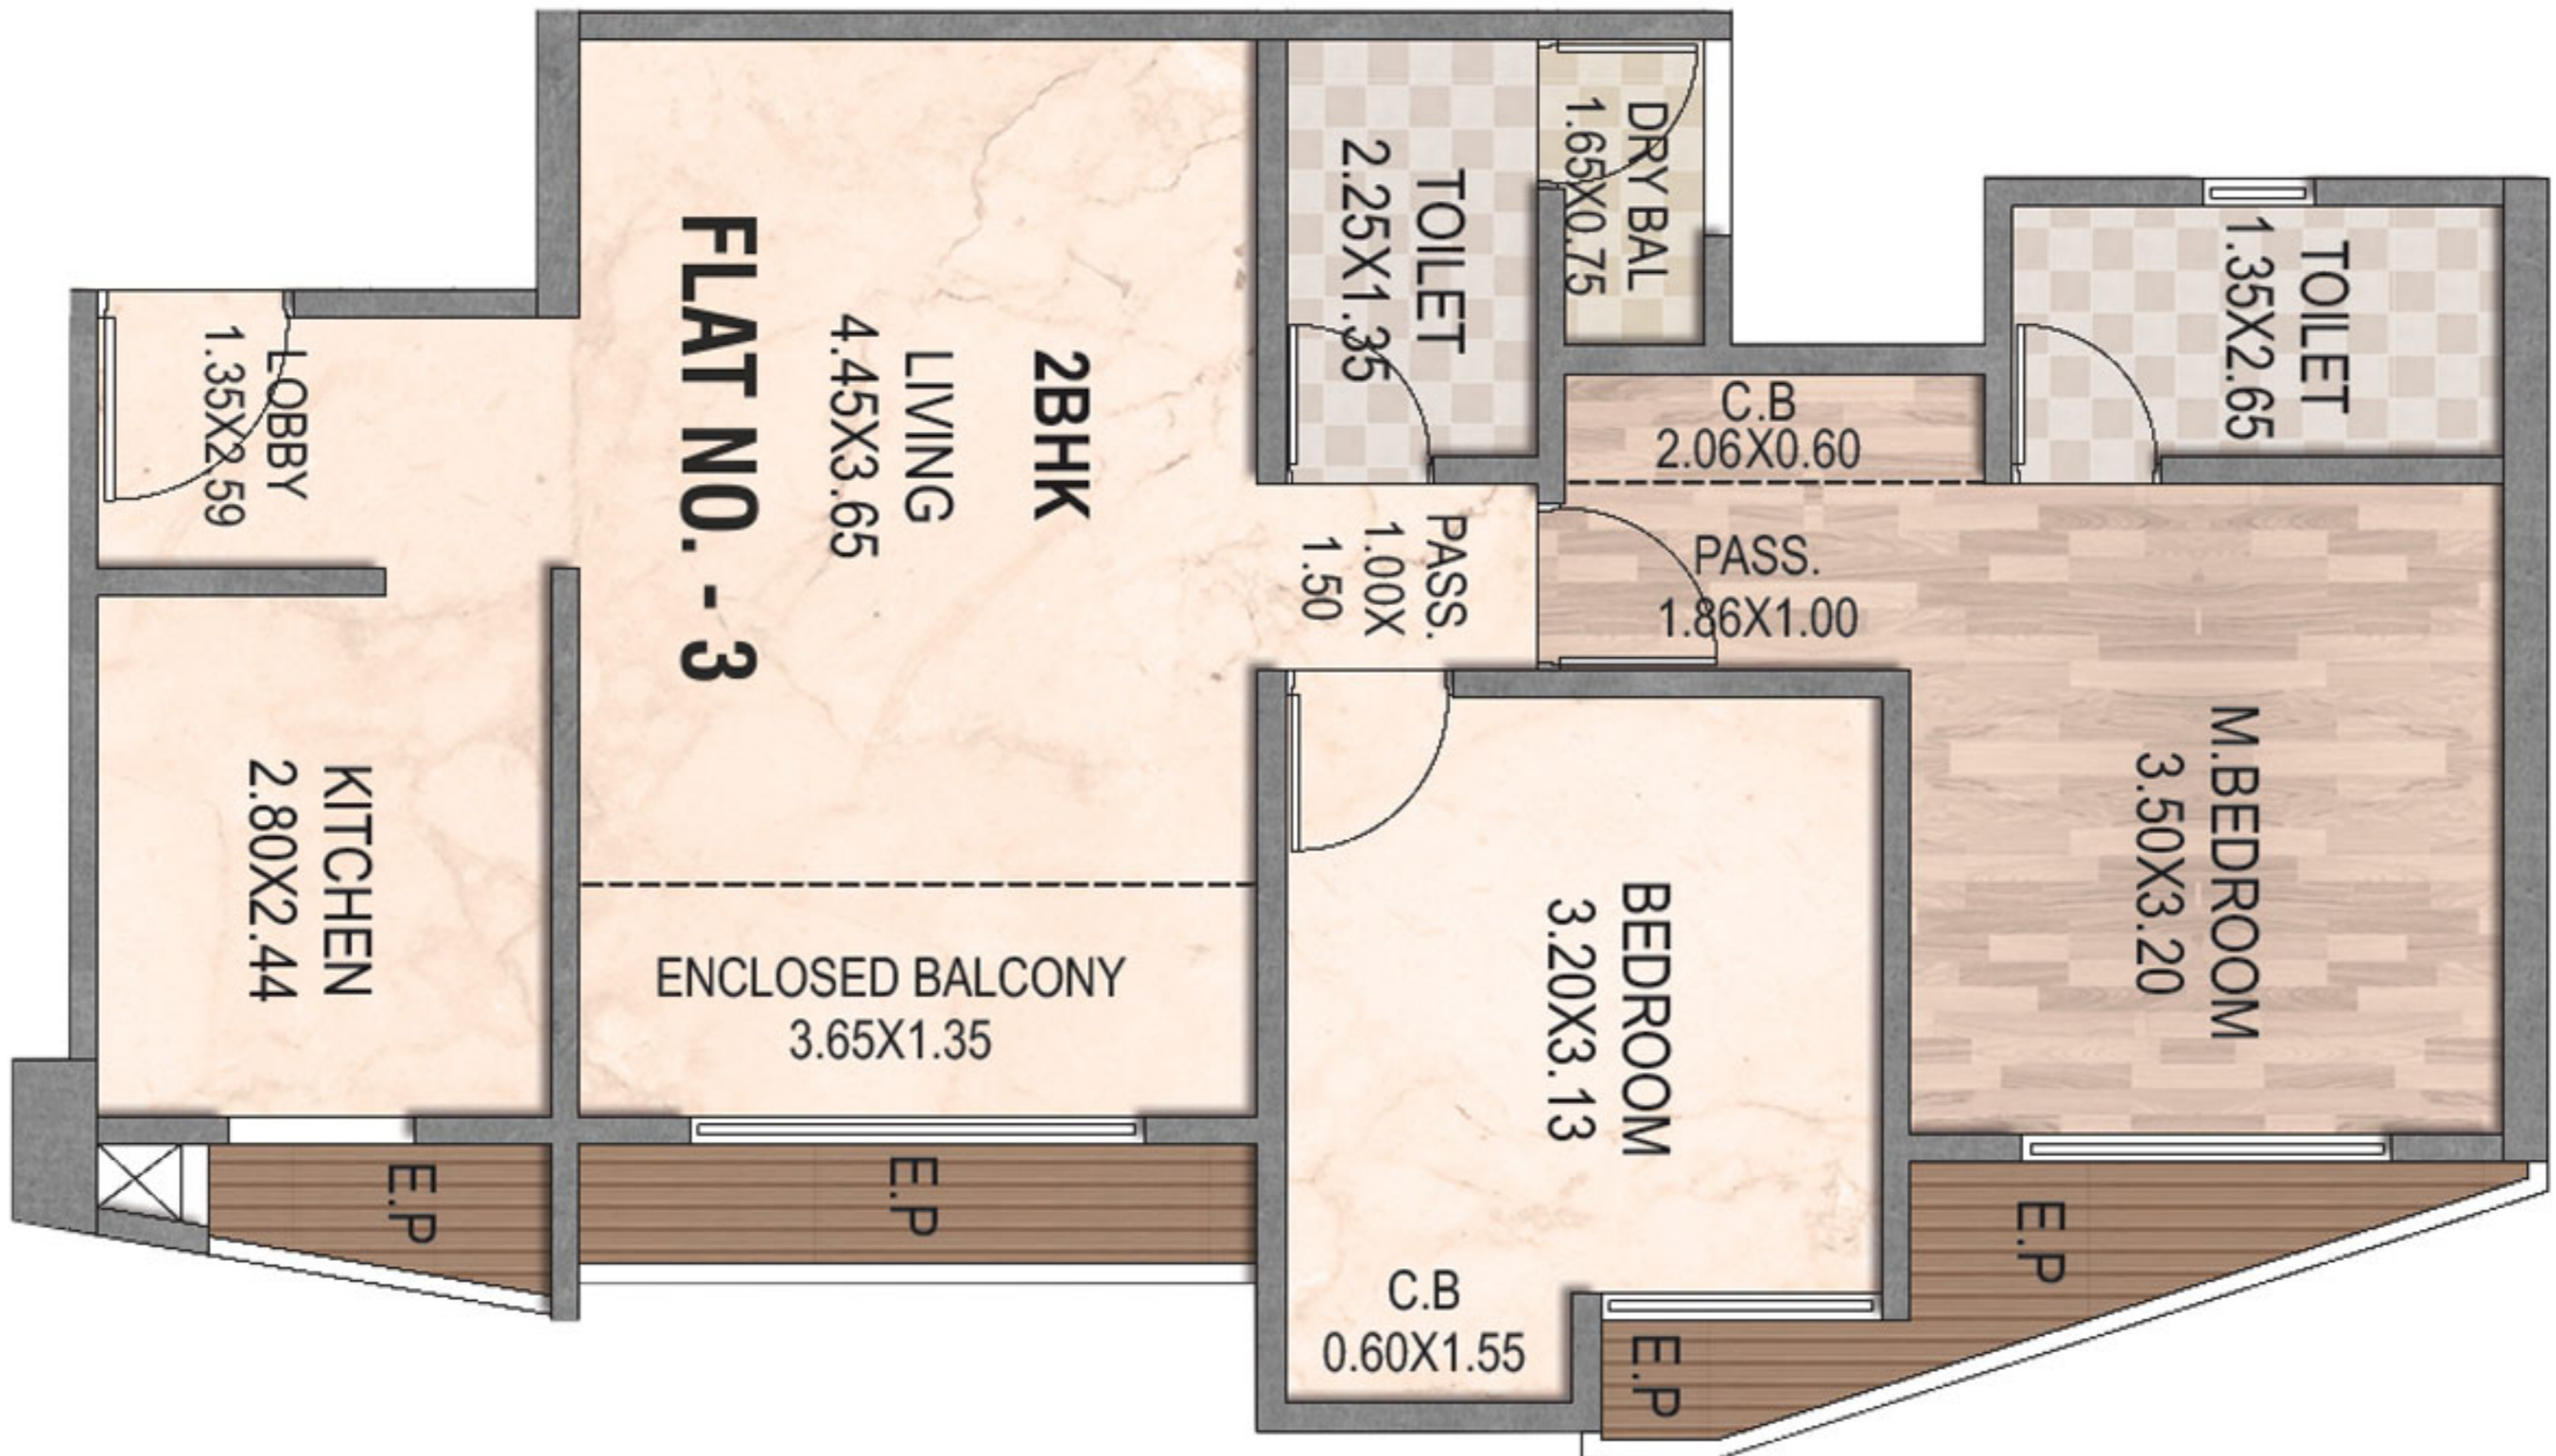

# FLAT NO. - 3

**2BHK**

LIVING  
4.45X3.65

LOBBY  
1.35X2.59

KITCHEN  
2.80X2.44

ENCLOSED BALCONY  
3.65X1.35

BEDROOM  
3.20X3.13

M.BEDROOM  
3.50X3.20

E.P

E.P

E.P

**FLAT NO. - 6**

**3BHK**

LOBBY  
1.50X1.05  
SHOE RACK  
1.20X0.45

KITCHEN  
2.37X2.75

LIVING  
3.65X5.80

DECK  
3.73 X1.05

M.BEDROOM  
2.92X3.35

BEDROOM-1  
3.36X3.35

BEDROOM-2  
3.13X3.35

TOILET  
1.50X2.26

TOILET  
1.35X2.26

TOILET  
1.35X2.20

PASS.  
1.80X1.00

TYPICAL FLOOR PLAN