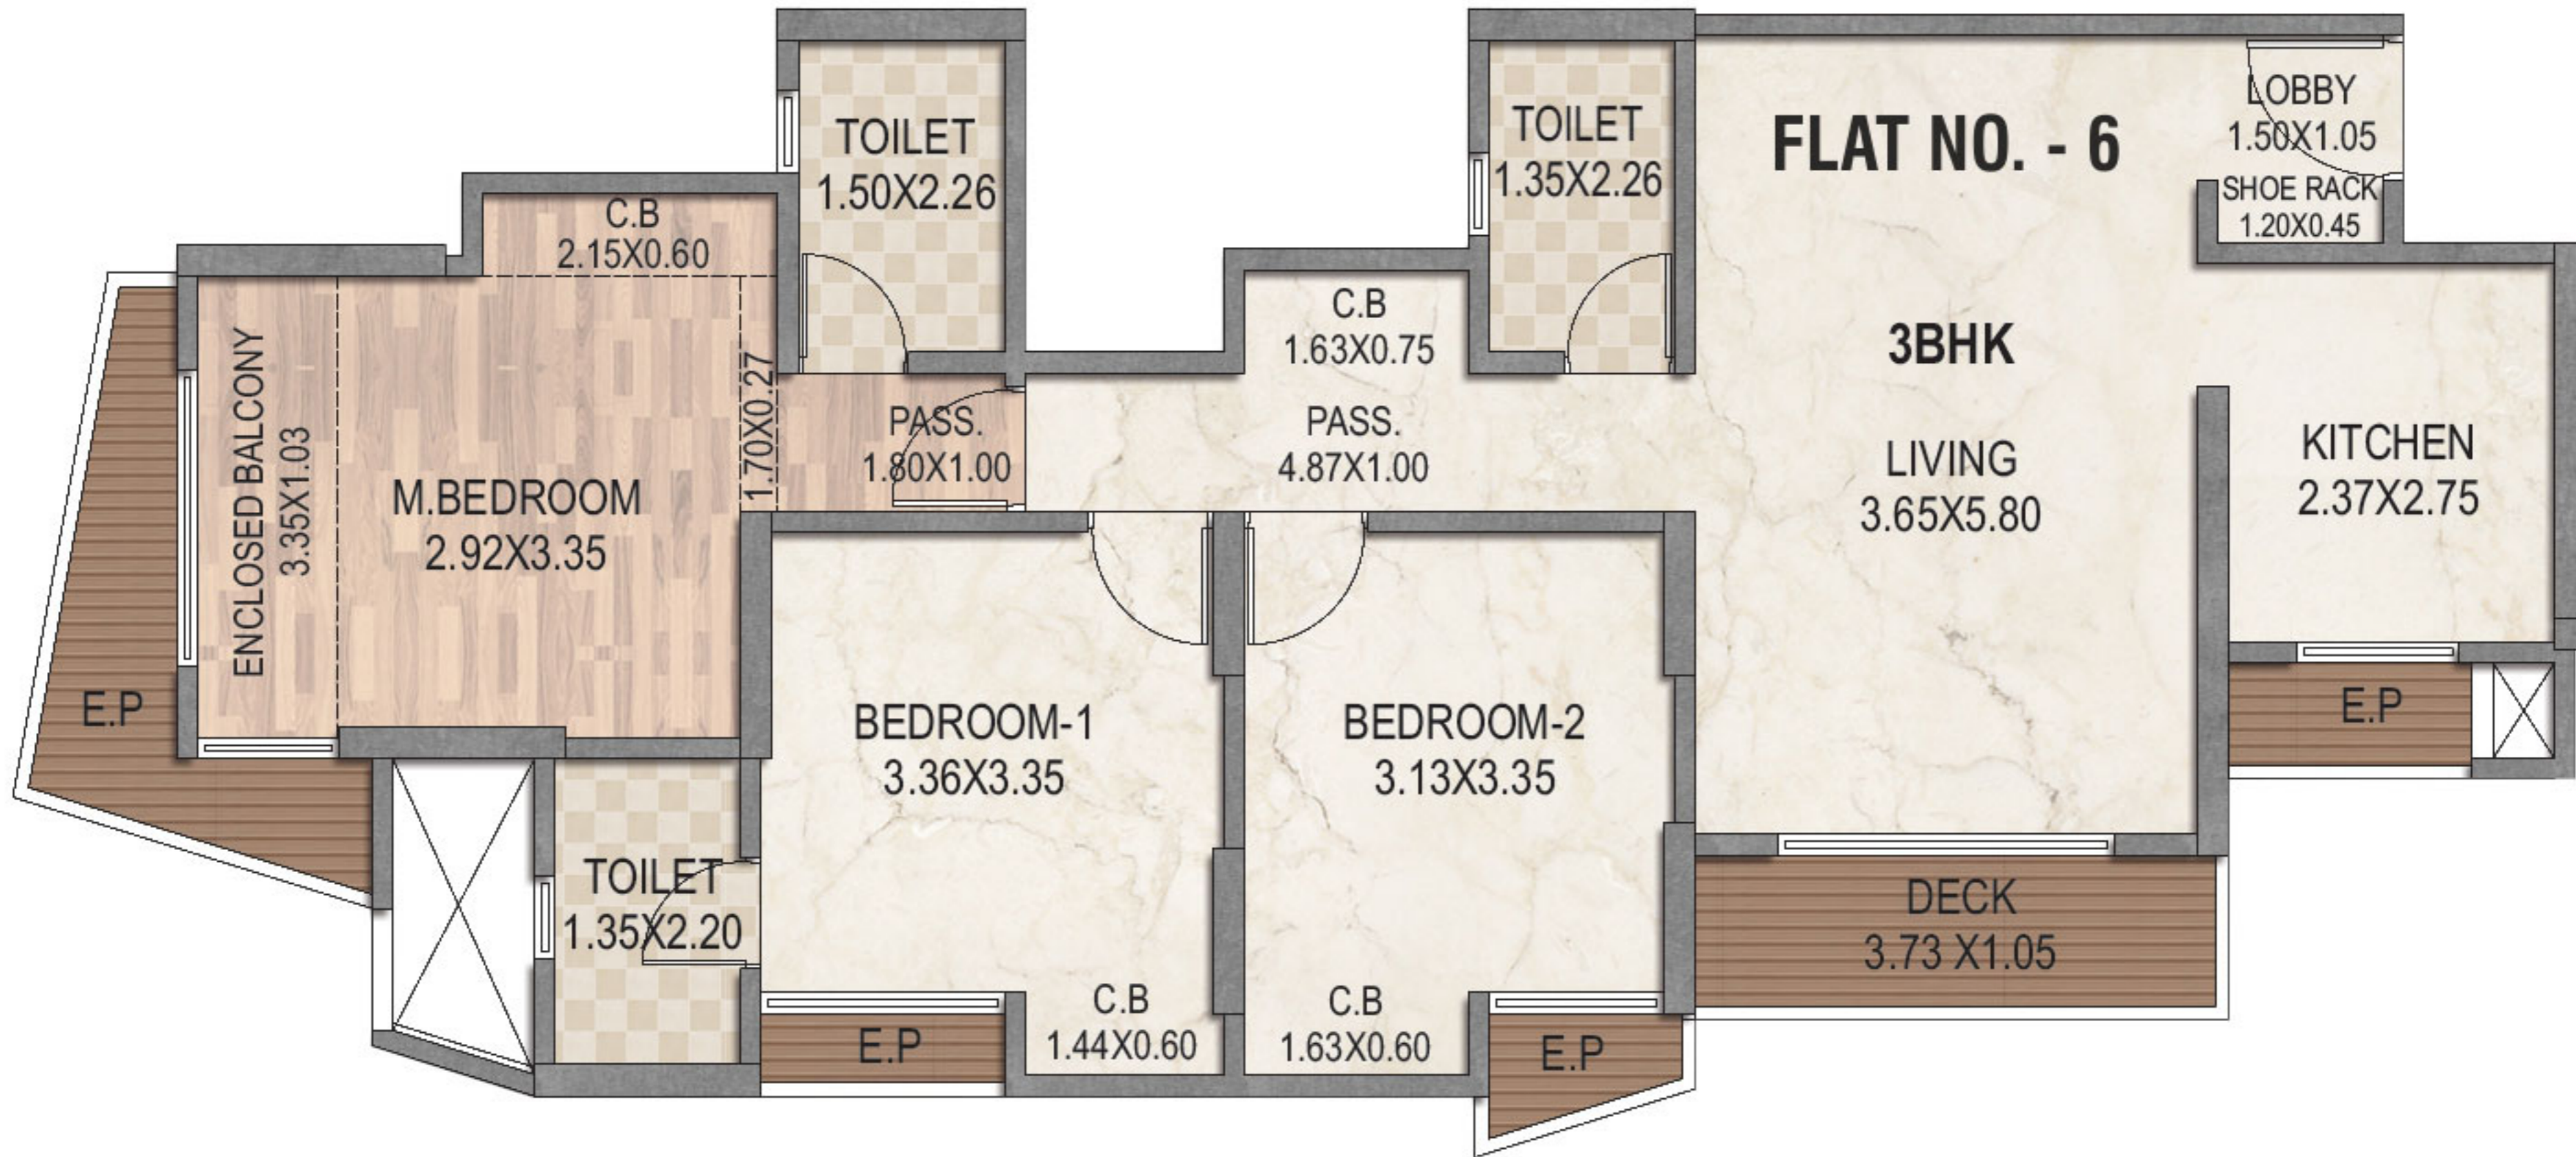

# FLAT NO. - 3

**2BHK**

LIVING  
4.45X3.65

LOBBY  
1.35X2.59

KITCHEN  
2.80X2.44

ENCLOSED BALCONY  
3.65X1.35

BEDROOM  
3.20X3.13

M.BEDROOM  
3.50X3.20

E.P

E.P

E.P

**FLAT NO. - 6**

**3BHK**

LOBBY  
1.50X1.05  
SHOE RACK  
1.20X0.45

KITCHEN  
2.37X2.75

LIVING  
3.65X5.80

DECK  
3.73 X1.05

M.BEDROOM  
2.92X3.35

BEDROOM-1  
3.36X3.35

BEDROOM-2  
3.13X3.35

TOILET  
1.50X2.26

TOILET  
1.35X2.26

TOILET  
1.35X2.20

PASS.  
1.80X1.00

TYPICAL FLOOR PLAN