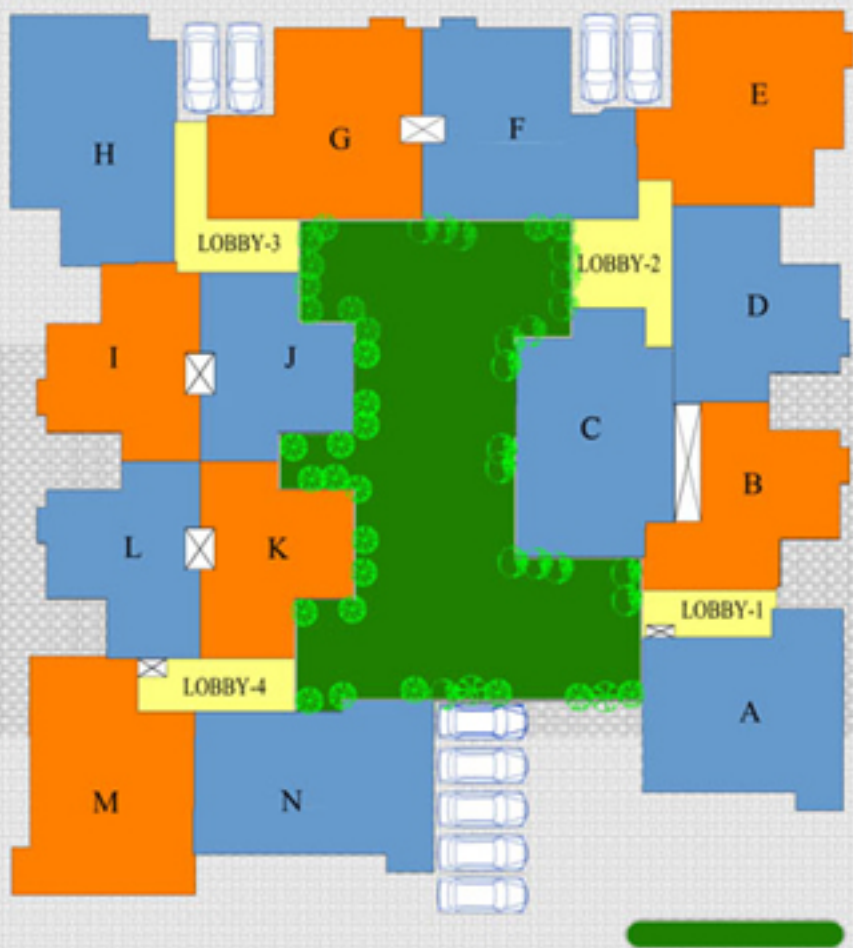

Particulars	Details
Living/Dining Flooring	Tiles
Bedrooms Flooring	Tiles
Wall Ceiling Finish	Oil Bound Distemper / Colour Wash
Toilets Wall Finish	Tiles up to 5' Oil Bound Distemper / Colour Wash
Toilets Flooring	Tiles
Kitchen Flooring	Tiles
Platform	Marble
Kitchen Wall Finish	Tiles up to 2 feet high above Marble counter & Oil bound distemper / Colour Wash in balance area
Others	Single Bowl Stainless Steel Sink
Balcony Flooring	Tiles
Window	MS Z-Section & Glass / Alu Steel & Glass
Door Frame / Doors	Hardwood / M.S / Fiber Door frames with Flush Door / Skin Door / Fiber Door
Common Area Flooring	Marble / Pavers
Lift Lobby	Marble / Tiles
Chinaware	Standard Fitting
C.P Fittings	Standard Fitting
Electrical	ISI marked products for wiring, switches and Circuits
Security	Gated Complex

12

Dashu-Shaily

Bipad Tarini Chandi Bari
বিপদতারিণী
চণ্ডী বাড়ি

Elachi P

Google

Map data © 2018

MASTER PLAN

16.500 METRE WIDE N.A.C. ROSE ROAD