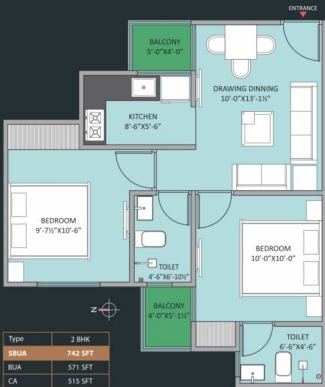

Particulars	Details
Living/Dining Flooring	Tiles
Bedrooms Flooring	Tiles
Wall Ceiling Finish	Oil Bound Distemper / Colour Wash
Toilets Wall Finish	Tiles up to 5' Oil Bound Distemper / Colour Wash
Toilets Flooring	Tiles
Kitchen Flooring	Tiles
Platform	Marble
Kitchen Wall Finish	Tiles up to 2 feet high above Marble counter & Oil bound distemper / Colour Wash in balance area
Others	Single Bowl Stainless Steel Sink
Balcony Flooring	Tiles
Window	MS Z-Section & Glass / Alu Steel & Glass
Door Frame / Doors	Hardwood / M.S / Fiber Door frames with Flush Door / Skin Door / Fiber Door
Common Area Flooring	Marble / Pavers
Lift Lobby	Marble / Tiles
Chinaware	Standard Fitting
C.P Fittings	Standard Fitting
Electrical	ISI marked products for wiring, switches and Circuits
Security	Gated Complex

ENTRANCE

Type	2.5 BHK
SBUA	923 SFT
BUA	710 SFT
CA	642 SFT

LOCATION MAP

RAJASTHAN'S FIRST

MUSICAL THEME BUILDING

GALAXY

A LIMITED COLLECTION OF UNLIMITED POSSIBILITIES

@ Manglam Grand City, Opp. Pink Pearl, Ajmer Road, Jaipur