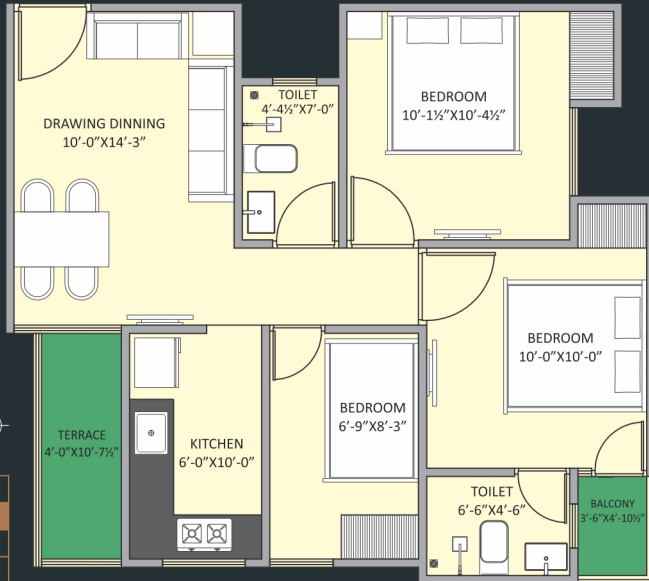

Particulars	Details
Living/Dining Flooring	Tiles
Bedrooms Flooring	Tiles
Wall Ceiling Finish	Oil Bound Distemper / Colour Wash
Toilets Wall Finish	Tiles up to 5' Oil Bound Distemper / Colour Wash
Toilets Flooring	Tiles
Kitchen Flooring	Tiles
Platform	Marble
Kitchen Wall Finish	Tiles up to 2 feet high above Marble counter & Oil bound distemper / Colour Wash in balance area
Others	Single Bowl Stainless Steel Sink
Balcony Flooring	Tiles
Window	MS Z-Section & Glass / Alu Steel & Glass
Door Frame / Doors	Hardwood / M.S / Fiber Door frames with Flush Door / Skin Door / Fiber Door
Common Area Flooring	Marble / Pavers
Lift Lobby	Marble / Tiles
Chinaware	Standard Fitting
C.P Fittings	Standard Fitting
Electrical	ISI marked products for wiring, switches and Circuits
Security	Gated Complex

ENTRANCE

Type	2.5 BHK
SBUA	923 SFT
BUA	710 SFT
CA	642 SFT

LOCATION MAP

RAJASTHAN'S FIRST

MUSICAL THEME BUILDING

GALAXY

A LIMITED COLLECTION OF UNLIMITED POSSIBILITIES

@ Manglam Grand City, Opp. Pink Pearl, Ajmer Road, Jaipur

1 BHK @ Rs. 12.45* Lacs | 2 BHK @ Rs. 20.45* Lacs

Pay just 5% now & NO EMI* till Possession (limited period offer)

PROJECT HIGHLIGHTS

WELL EQUIPPED GYM

KID'S PLAY AREA

PARTY AREA

HOBBY & YOGA ROOM

INDOOR GAMES

VIDEO DOOR PHONE

OPEN THEATRE

24 HRS POWER BACK-UP

24X7 MANNED SECURITY

CONVENIENCE STORE

LOCATION MAP

Price revising by Rs. 200/- PSF from 1st Feb 2018