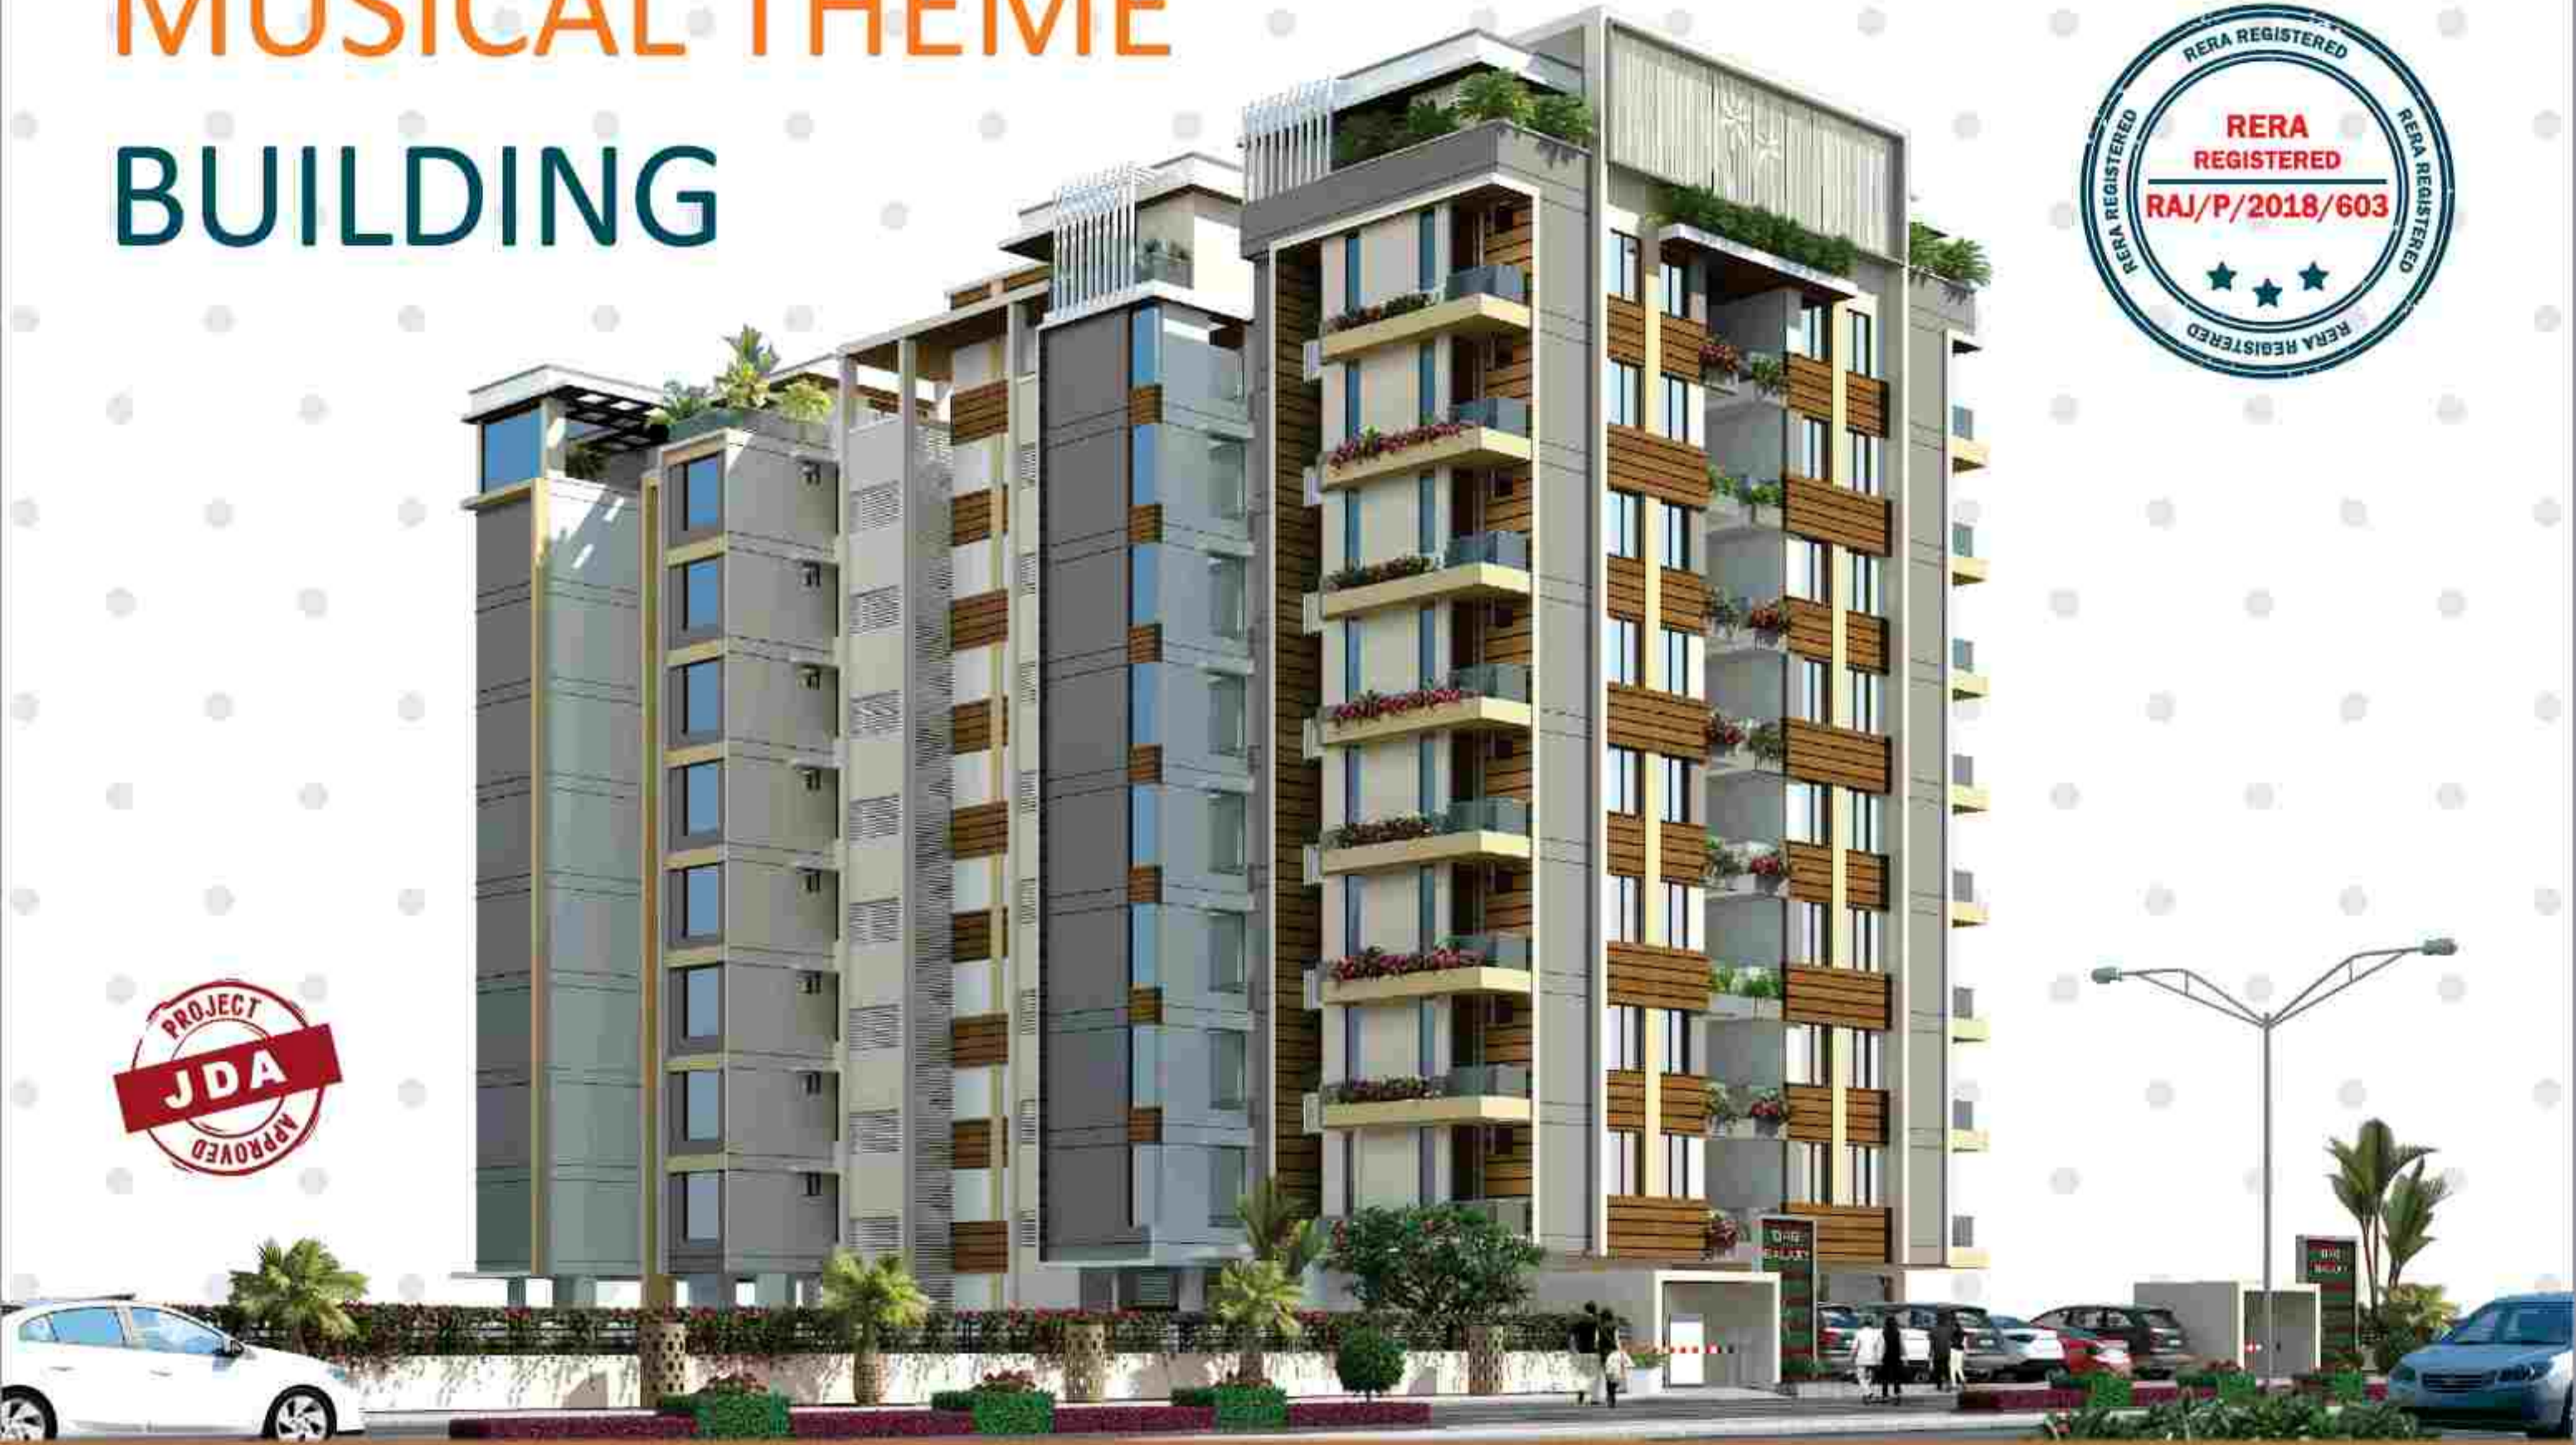

ENTRANCE

Type	2.5 BHK
SBUA	923 SFT
BUA	710 SFT
CA	642 SFT

LOCATION MAP

RAJASTHAN'S FIRST

MUSICAL THEME BUILDING

GALAXY

A LIMITED COLLECTION OF UNLIMITED POSSIBILITIES

@ Manglam Grand City, Opp. Pink Pearl, Ajmer Road, Jaipur

VIDEO DOOR PHONE

OPEN THEATRE

24 HRS POWER BACK-UP

24X7 MANNED SECURITY

CONVENIENCE STORE

LOCATION MAP

Price revising by Rs. 200/- PSF from 1st Feb 2018