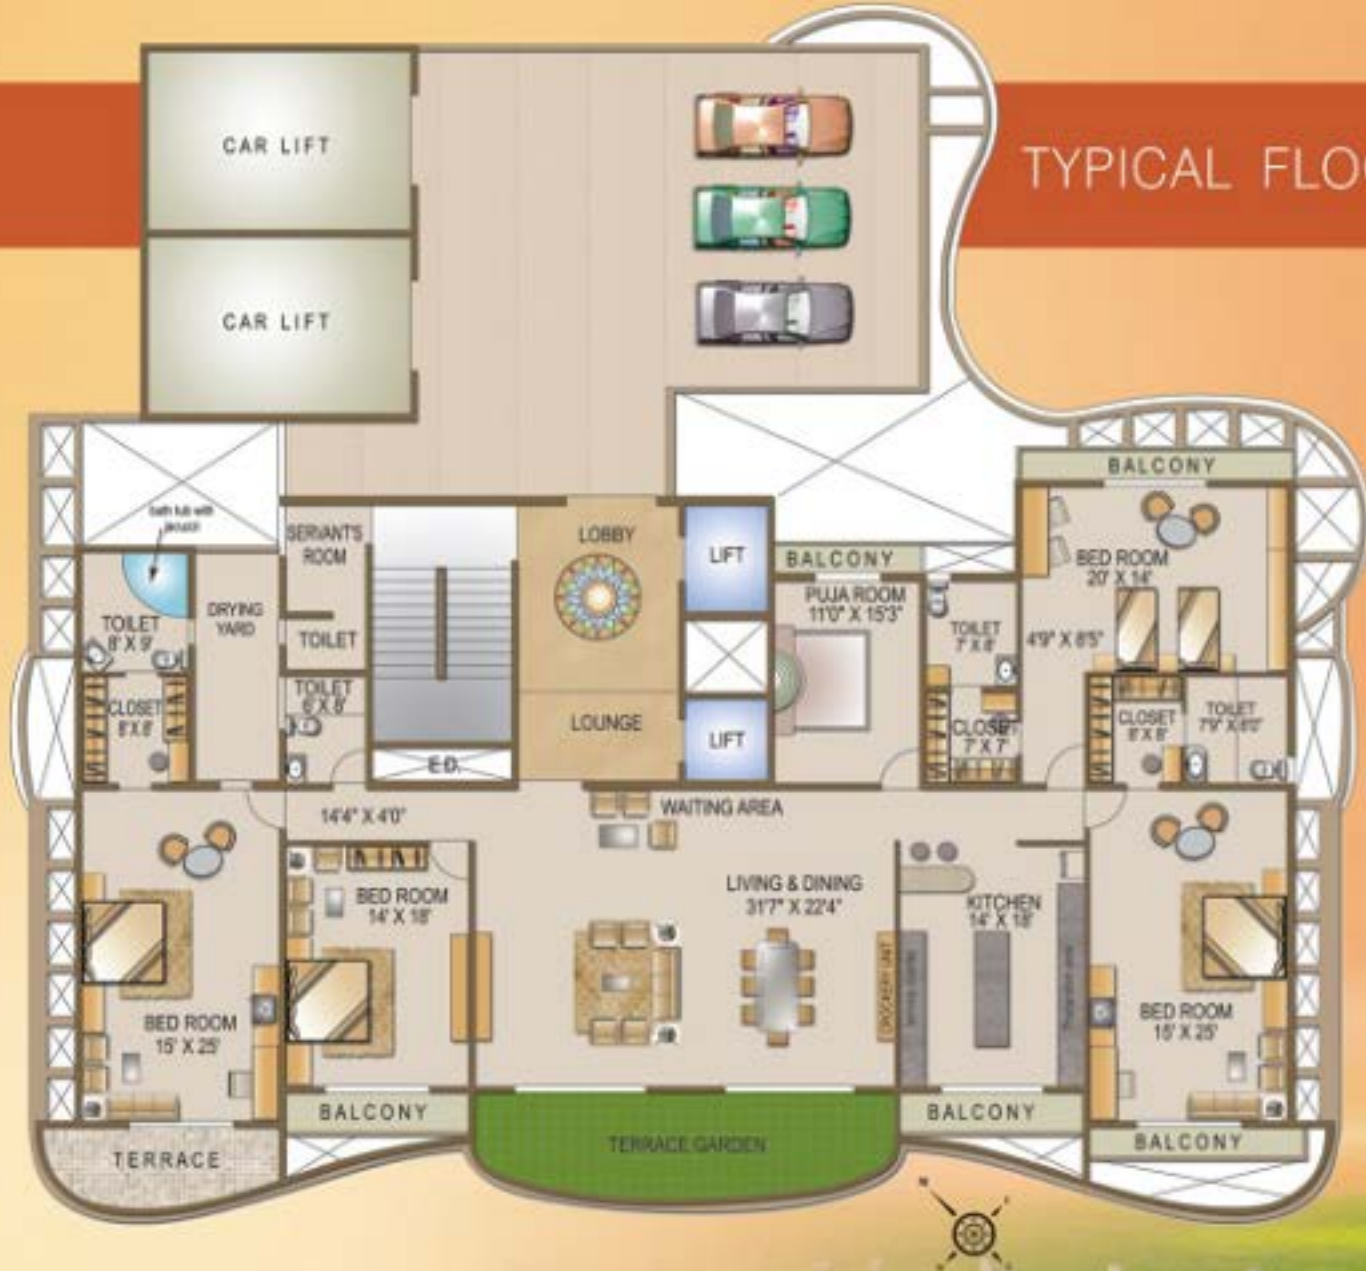

PARKING
ON EACH FLOOR

DRIVE INTO YOUR HOME, DIRECTLY!

After a grinding day at work, driving home gives a sense of joy beyond parallel. Just imagine if your car opens right in front of your living room... at 'Ellora Castle', it does.

With a personal parking on each floor having a capacity of three cars, you open straight into your dreamscape while parking your peace of mind.

So, whether you have to make it early in the morning or you are back from a late night trip, your car rest is just in front of your flat... What you had always wished for is now a fascinating reality!

Life had never been so convenient before. Make the most of it at 'Ellora Castle'.

TYPICAL FLOOR PLAN

Particulars	Details
Living/Dining Flooring	Tiles
Bedrooms Flooring	Tiles
Wall Ceiling Finish	Oil Bound Distemper / Colour Wash
Toilets Wall Finish	Tiles up to 5' Oil Bound Distemper / Colour Wash
Toilets Flooring	Tiles
Kitchen Flooring	Tiles
Platform	Marble
Kitchen Wall Finish	Tiles up to 2 feet high above Marble counter & Oil bound distemper / Colour Wash in balance area
Others	Single Bowl Stainless Steel Sink
Balcony Flooring	Tiles
Window	MS Z-Section & Glass / Alu Steel & Glass
Door Frame / Doors	Hardwood / M.S / Fiber Door frames with Flush Door / Skin Door / Fiber Door
Common Area Flooring	Marble / Pavers
Lift Lobby	Marble / Tiles
Chinaware	Standard Fitting
C.P Fittings	Standard Fitting
Electrical	ISI marked products for wiring, switches and Circuits
Security	Gated Complex

TO
8'7" X 9'5"

DRIVING YARD
SPACE FOR WASHING
CLOTHES & DRYING

TO
8'0" X 8'4"

TO
8'0" X 8'4"

TO
8'0" X 8'4"

CLOSET
8'0" X 8'0"

LIFT

LIFT