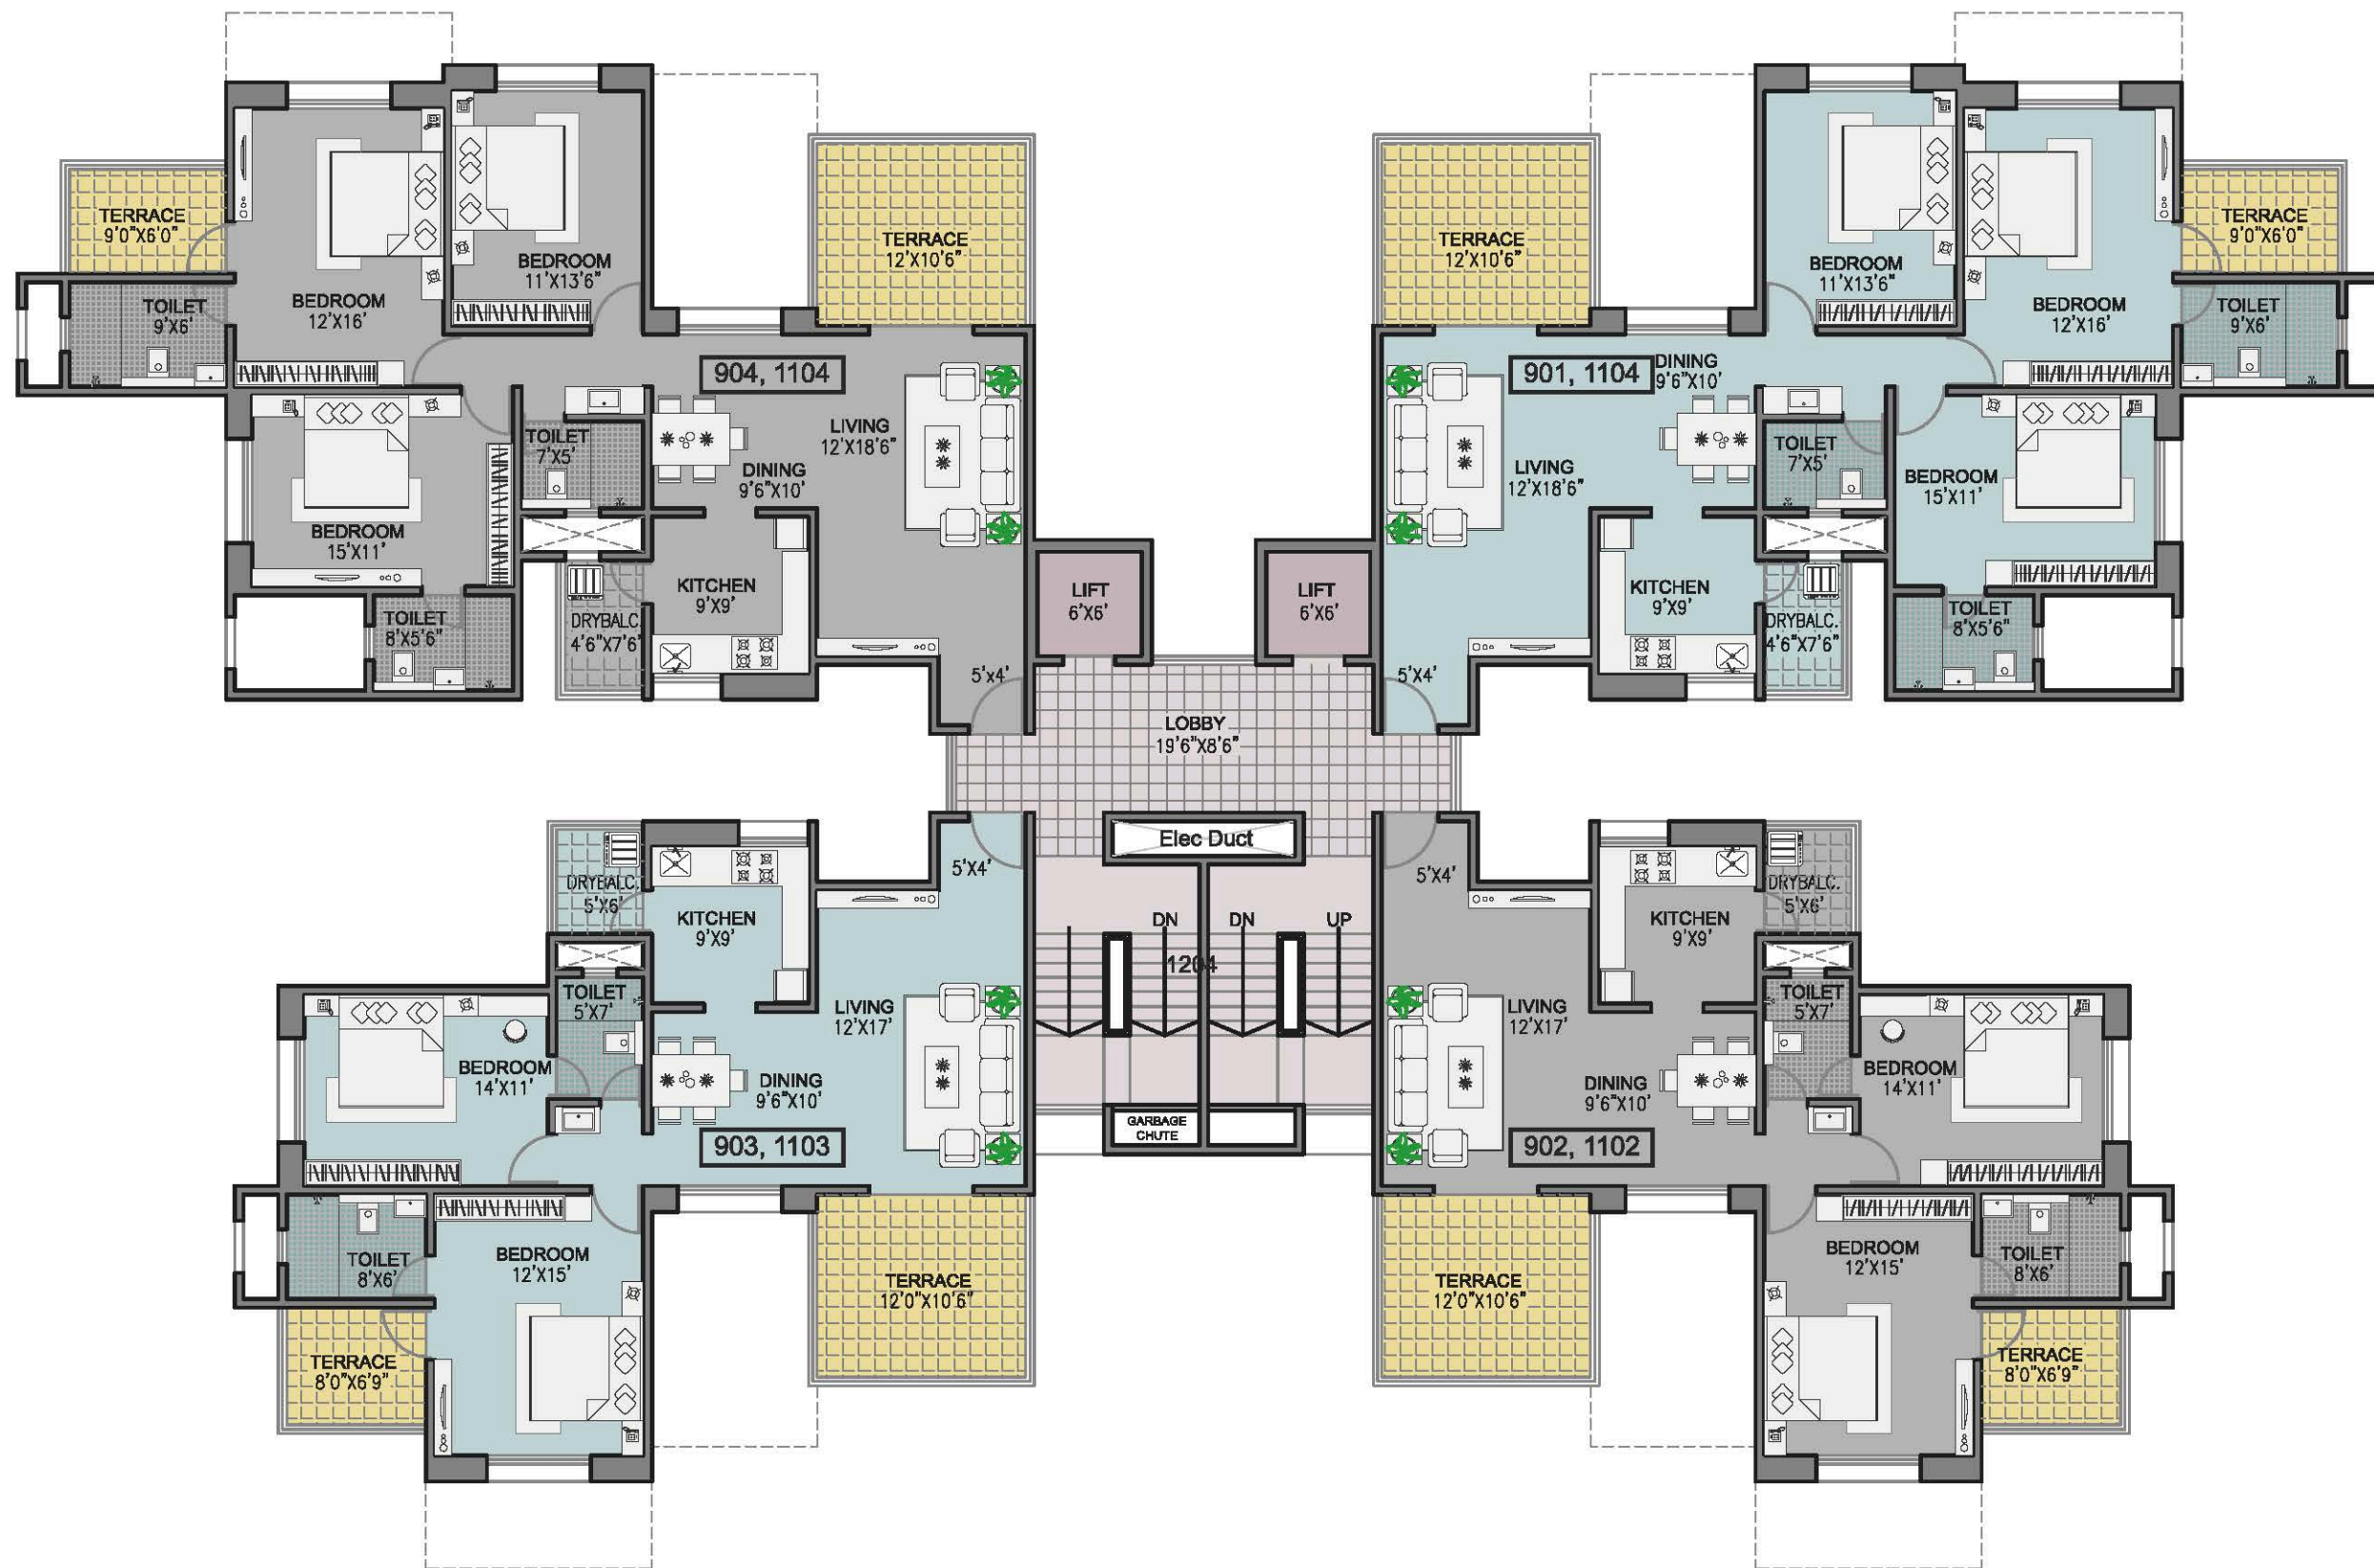

FLAT No.	TYPE	FLAT CARPET (SQ.M.)	BALCONY CARPET (SQ.M.)	DRY BALCONY + TERRACE + CUPB CARPET (SQ.M.)	TOTAL CARPET (SQ.M.)	BUILT-UP AREA (SQ.FT.)
901, 1101	3-BHK	91.08	13.50	20.09	124.66	1732
902, 1102	2-BHK	71.20	8.96	18.77	98.94	1390
903, 1103	2-BHK	71.20	8.97	18.77	98.94	1390
904, 1104	3-BHK	91.08	13.50	20.09	124.66	1732