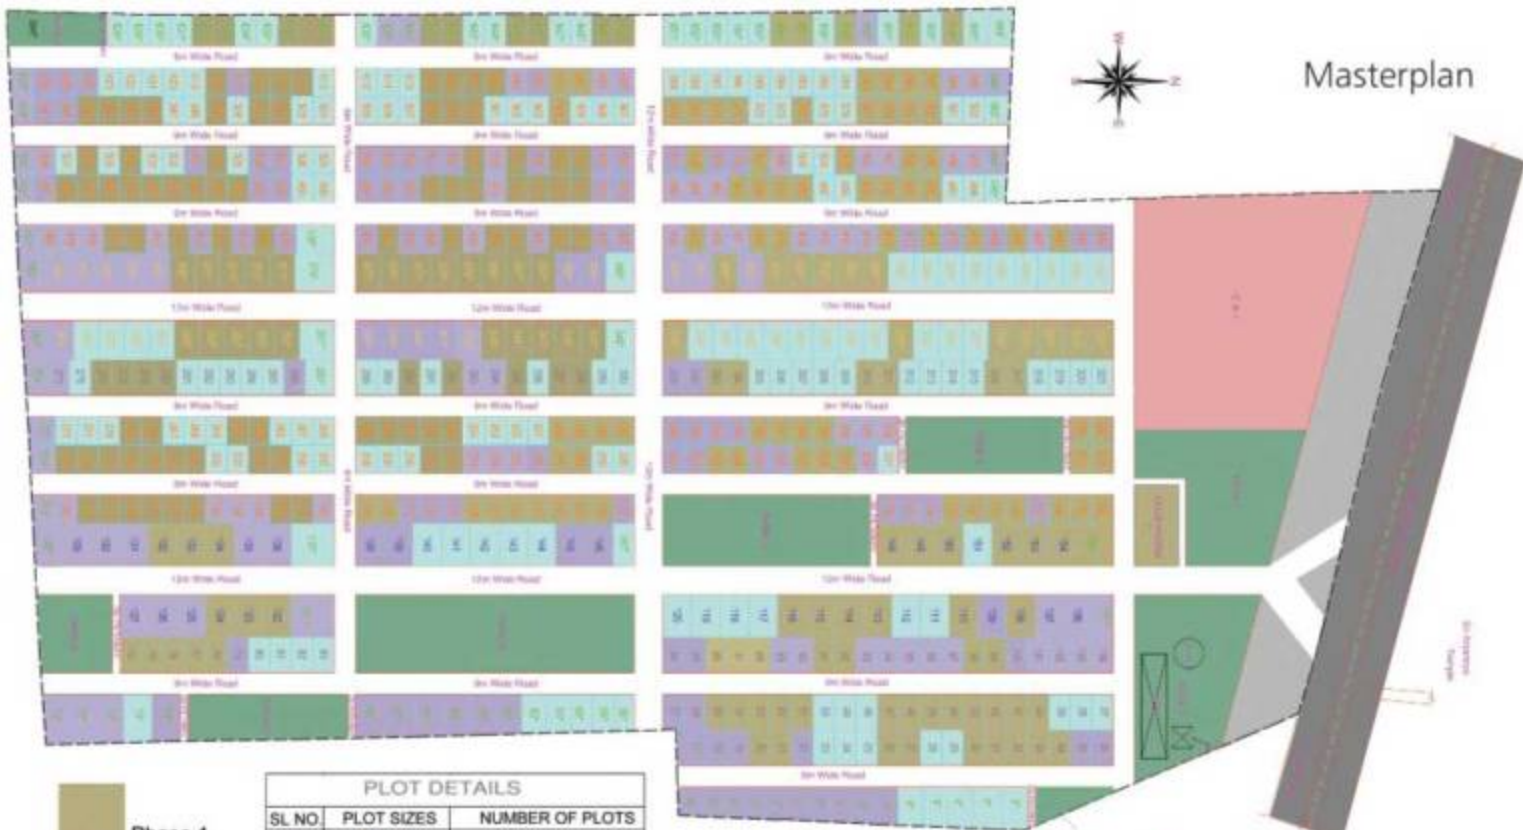

# Bigger the Plot, Bigger the Car.

Buy a Plot at Parklane & drive home a Car.

Actual Site Picture

Ready for  
Registration

For site visit, call -  
**080 4252 1100**

Plots starting from  
**2445/-** sft

Booking Amount  
**₹. 1 Lakh**  
Bank loans approved  
from all leading banks.

# Masterplan

- Phase 1
- Phase 2
- Phase 3

PLOT DETAILS		
SL NO.	PLOT SIZES	NUMBER OF PLOTS
1.	30 x 40	329
2.	30 x 50	117
3.	35 x 55	76
4.	40 X 60	45
5.	ODD SITES *	99
<b>TOTAL</b>		<b>666</b>