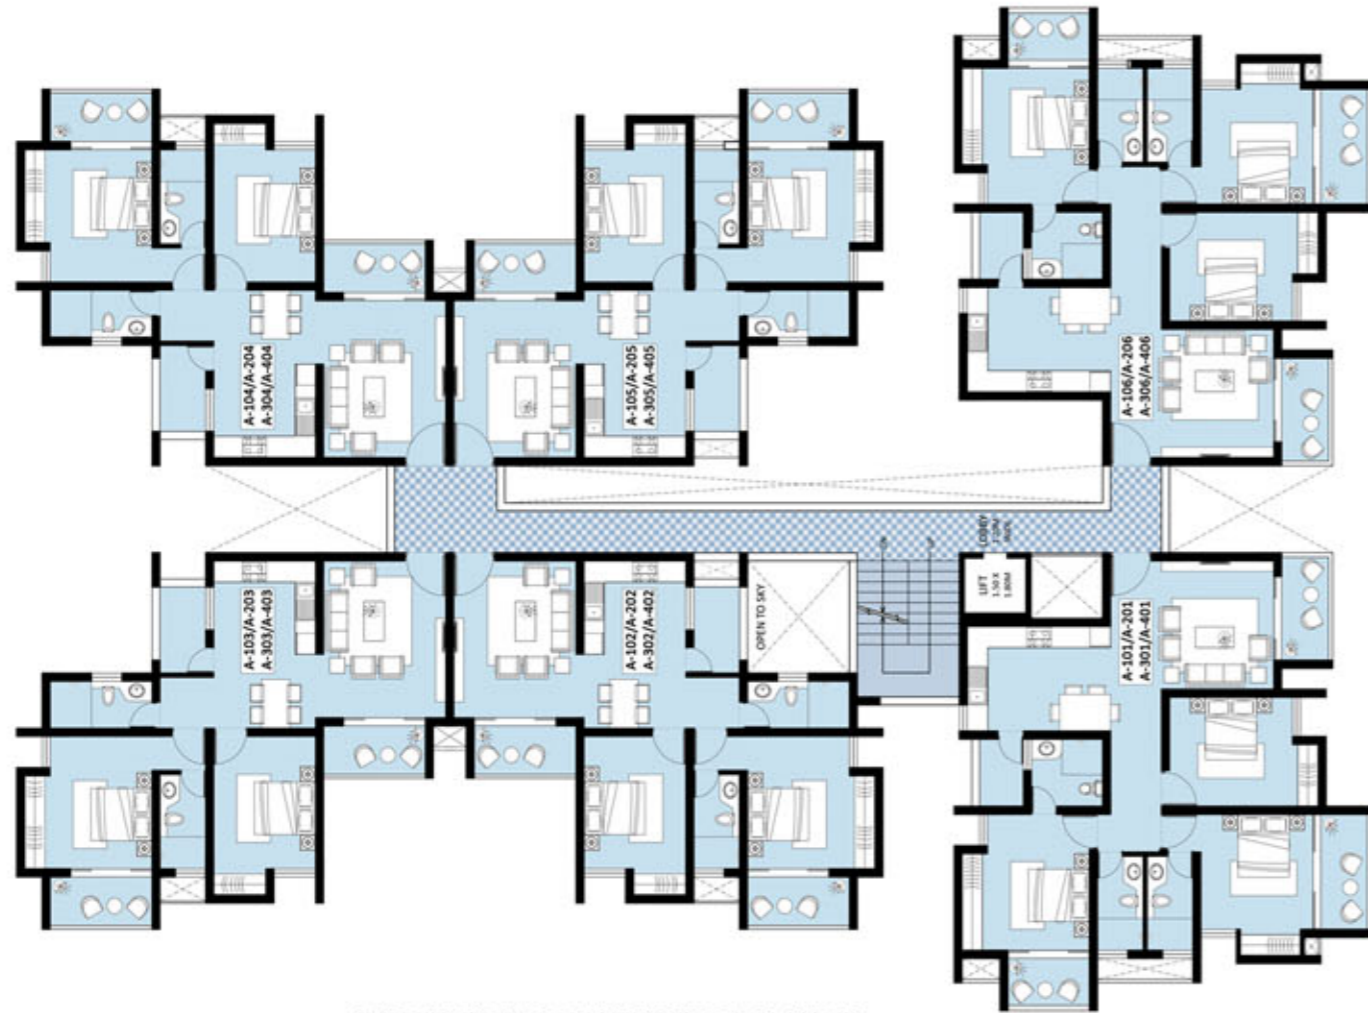

- Club House
- Gymnasium
- Hi Speed Elevators
with Power Backup
- 24 hr Water Supply
- Stilted Parking Slots
- Landscaped Area

Life just got better

Location Map

Site Plan

Floor Plan

TYPICAL FIRST TO FOURTH FLOOR PLAN OF
BLOCK A

TYPICAL FIRST & SECOND FLOOR PLAN OF
BLOCK B

THIRD FLOOR PLAN OF
BLOCK B

Unit Plan

2 BEDROOM UNIT
(TYPICAL FIRST TO FOURTH)
BLOCK A

3 BEDROOM UNIT
(TYPICAL FIRST TO FOURTH)
BLOCK A

2 BEDROOM UNIT
(TYPICAL FIRST & SECOND FLOOR)
BLOCK B

2 BEDROOM UNIT
(THIRD FLOOR)
BLOCK B