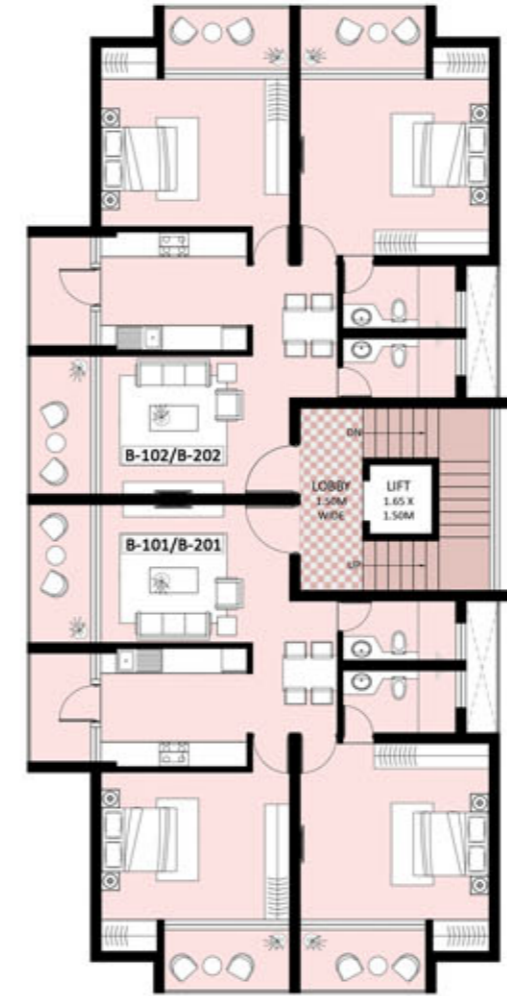

- Club House
- Gymnasium
- Hi Speed Elevators
with Power Backup
- 24 hr Water Supply
- Stilted Parking Slots
- Landscaped Area

Life just got better

Location Map

Site Plan

Floor Plan

TYPICAL FIRST TO FOURTH FLOOR PLAN OF
BLOCK A

TYPICAL FIRST & SECOND FLOOR PLAN OF
BLOCK B

THIRD FLOOR PLAN OF
BLOCK B

Unit Plan

2 BEDROOM UNIT
(TYPICAL FIRST TO FOURTH)
BLOCK A

3 BEDROOM UNIT
(TYPICAL FIRST TO FOURTH)
BLOCK A

2 BEDROOM UNIT
(TYPICAL FIRST & SECOND FLOOR)
BLOCK B

2 BEDROOM UNIT
(THIRD FLOOR)
BLOCK B