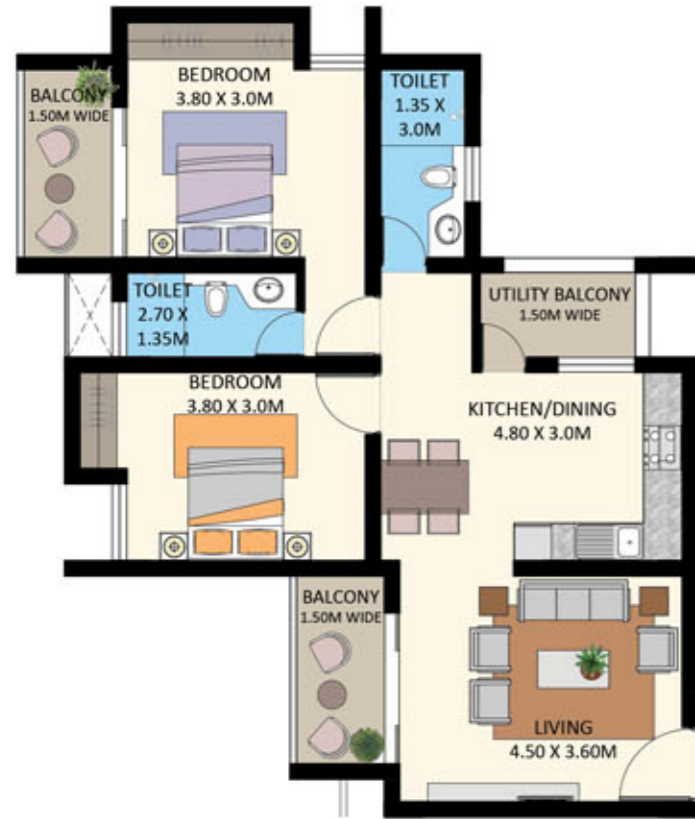

- Club House
- Gymnasium
- Hi Speed Elevators
with Power Backup
- 24 hr Water Supply
- Stilted Parking Slots
- Landscaped Area

Life just got better

Location Map

Site Plan

Floor Plan

TYPICAL FIRST TO FOURTH FLOOR PLAN OF
BLOCK A

TYPICAL FIRST & SECOND FLOOR PLAN OF
BLOCK B

THIRD FLOOR PLAN OF
BLOCK B

Unit Plan

2 BEDROOM UNIT
(TYPICAL FIRST TO FOURTH)
BLOCK A

3 BEDROOM UNIT
(TYPICAL FIRST TO FOURTH)
BLOCK A

2 BEDROOM UNIT
(TYPICAL FIRST & SECOND FLOOR)
BLOCK B

2 BEDROOM UNIT
(THIRD FLOOR)
BLOCK B