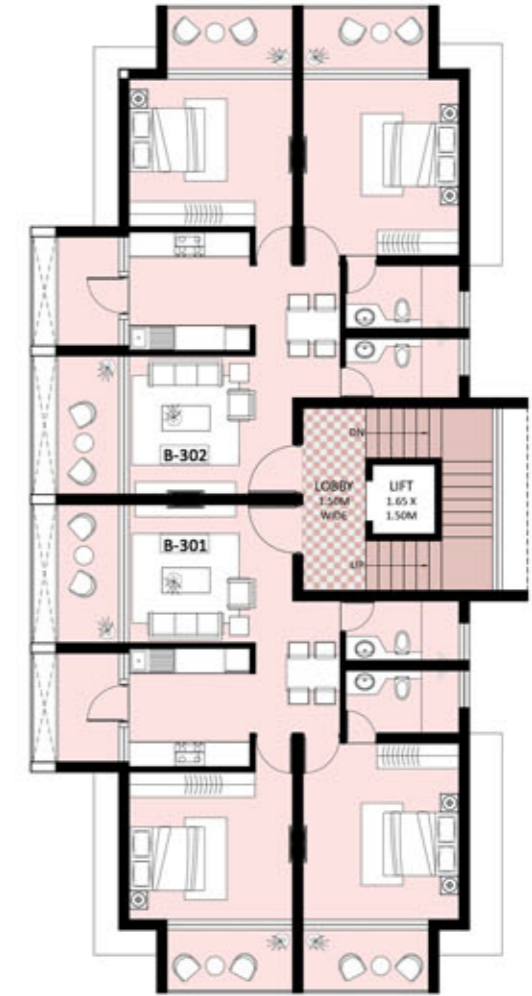

- Club House
- Gymnasium
- Hi Speed Elevators
with Power Backup
- 24 hr Water Supply
- Stilted Parking Slots
- Landscaped Area

Life just got better

Location Map

Site Plan

Floor Plan

TYPICAL FIRST TO FOURTH FLOOR PLAN OF
BLOCK A

TYPICAL FIRST & SECOND FLOOR PLAN OF
BLOCK B

THIRD FLOOR PLAN OF
BLOCK B

Unit Plan

2 BEDROOM UNIT
(TYPICAL FIRST TO FOURTH)
BLOCK A

3 BEDROOM UNIT
(TYPICAL FIRST TO FOURTH)
BLOCK A

2 BEDROOM UNIT
(TYPICAL FIRST & SECOND FLOOR)
BLOCK B

2 BEDROOM UNIT
(THIRD FLOOR)
BLOCK B