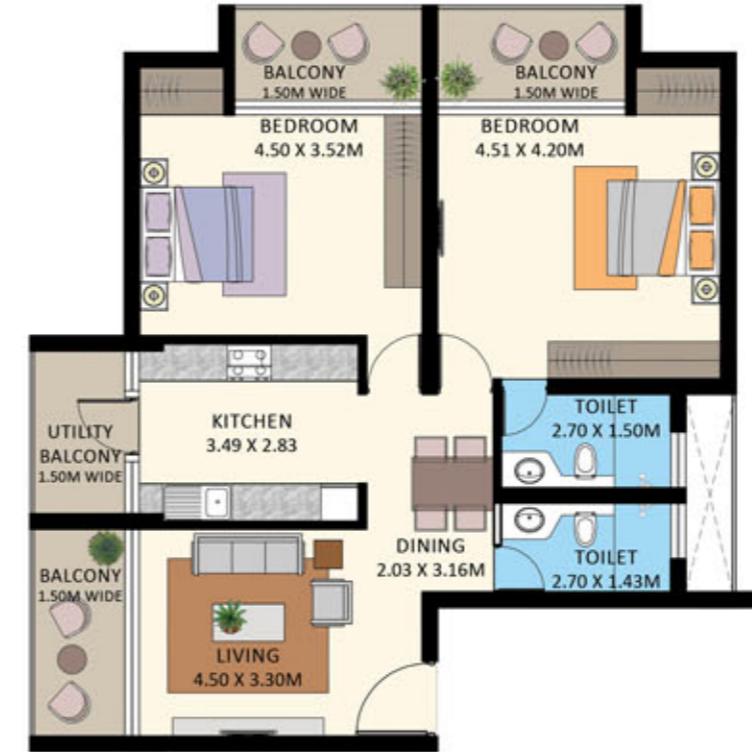

- Club House
- Gymnasium
- Hi Speed Elevators
with Power Backup
- 24 hr Water Supply
- Stilted Parking Slots
- Landscaped Area

Life just got better

Location Map

Site Plan

Floor Plan

TYPICAL FIRST TO FOURTH FLOOR PLAN OF
BLOCK A

TYPICAL FIRST & SECOND FLOOR PLAN OF
BLOCK B

THIRD FLOOR PLAN OF
BLOCK B

Unit Plan

2 BEDROOM UNIT
(TYPICAL FIRST TO FOURTH)
BLOCK A

3 BEDROOM UNIT
(TYPICAL FIRST TO FOURTH)
BLOCK A

2 BEDROOM UNIT
(TYPICAL FIRST & SECOND FLOOR)
BLOCK B

2 BEDROOM UNIT
(THIRD FLOOR)
BLOCK B