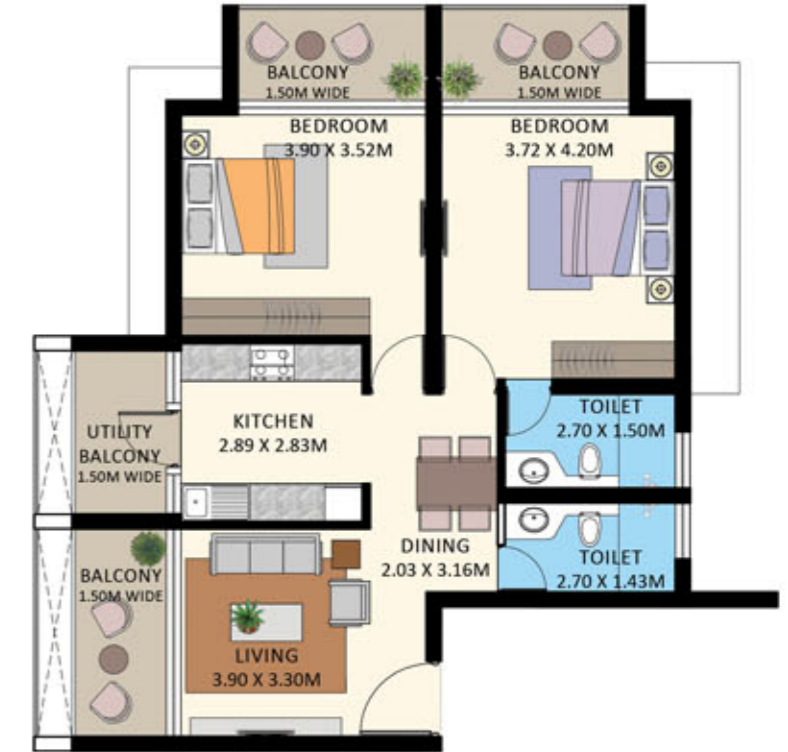

- Club House
- Gymnasium
- Hi Speed Elevators
with Power Backup
- 24 hr Water Supply
- Stilted Parking Slots
- Landscaped Area

Life just got better

Location Map

Site Plan

Floor Plan

TYPICAL FIRST TO FOURTH FLOOR PLAN OF
BLOCK A

TYPICAL FIRST & SECOND FLOOR PLAN OF
BLOCK B

THIRD FLOOR PLAN OF
BLOCK B

Unit Plan

2 BEDROOM UNIT
(TYPICAL FIRST TO FOURTH)
BLOCK A

3 BEDROOM UNIT
(TYPICAL FIRST TO FOURTH)
BLOCK A

2 BEDROOM UNIT
(TYPICAL FIRST & SECOND FLOOR)
BLOCK B

2 BEDROOM UNIT
(THIRD FLOOR)
BLOCK B