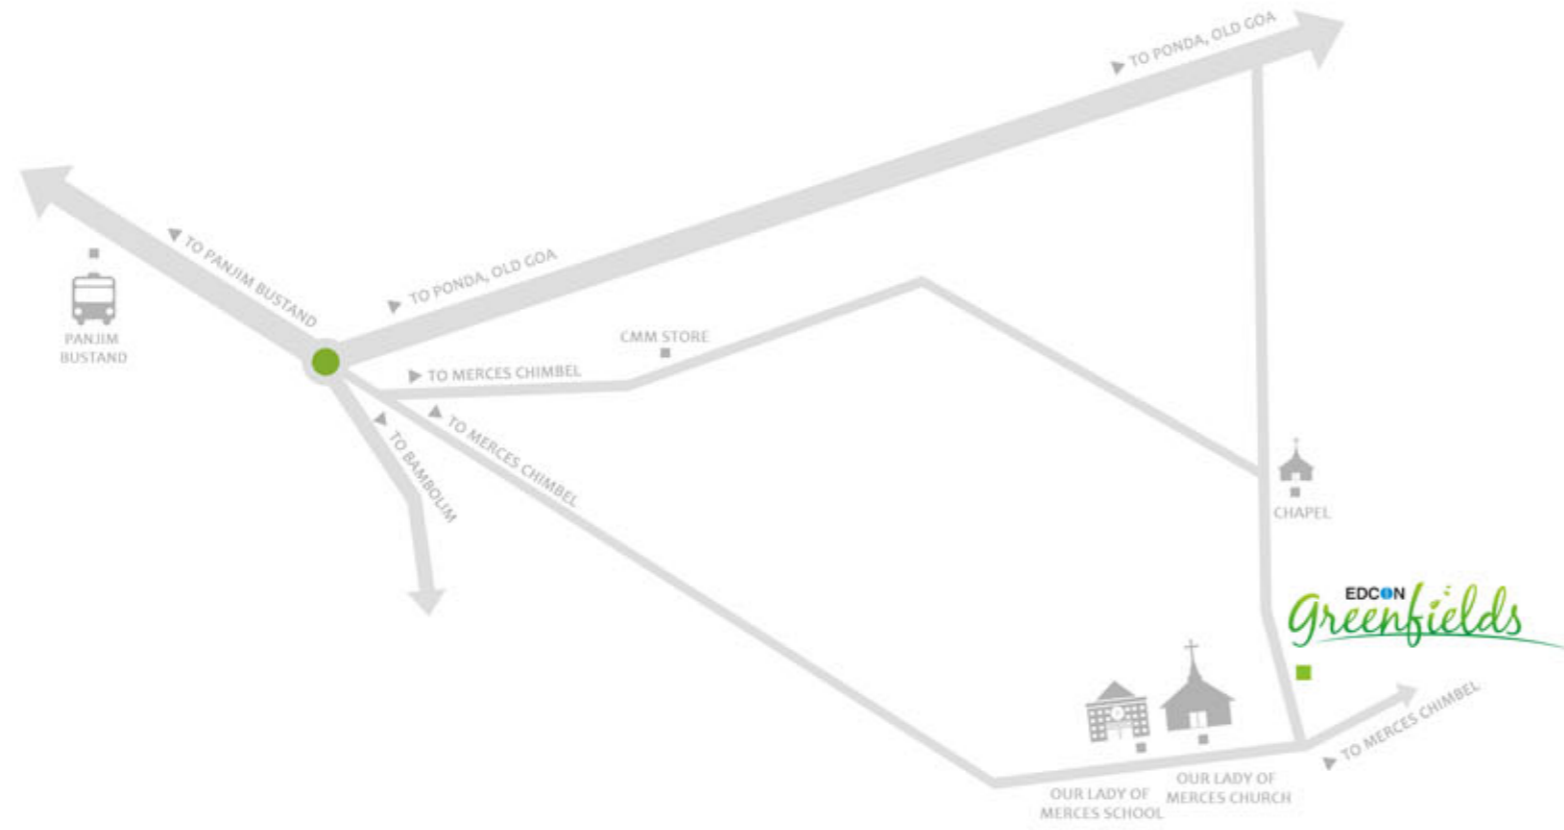

- Club House
- Gymnasium
- Hi Speed Elevators
with Power Backup
- 24 hr Water Supply
- Stilted Parking Slots
- Landscaped Area

Life just got better

Location Map

Site Plan

Floor Plan

TYPICAL FIRST TO FOURTH FLOOR PLAN OF
BLOCK A