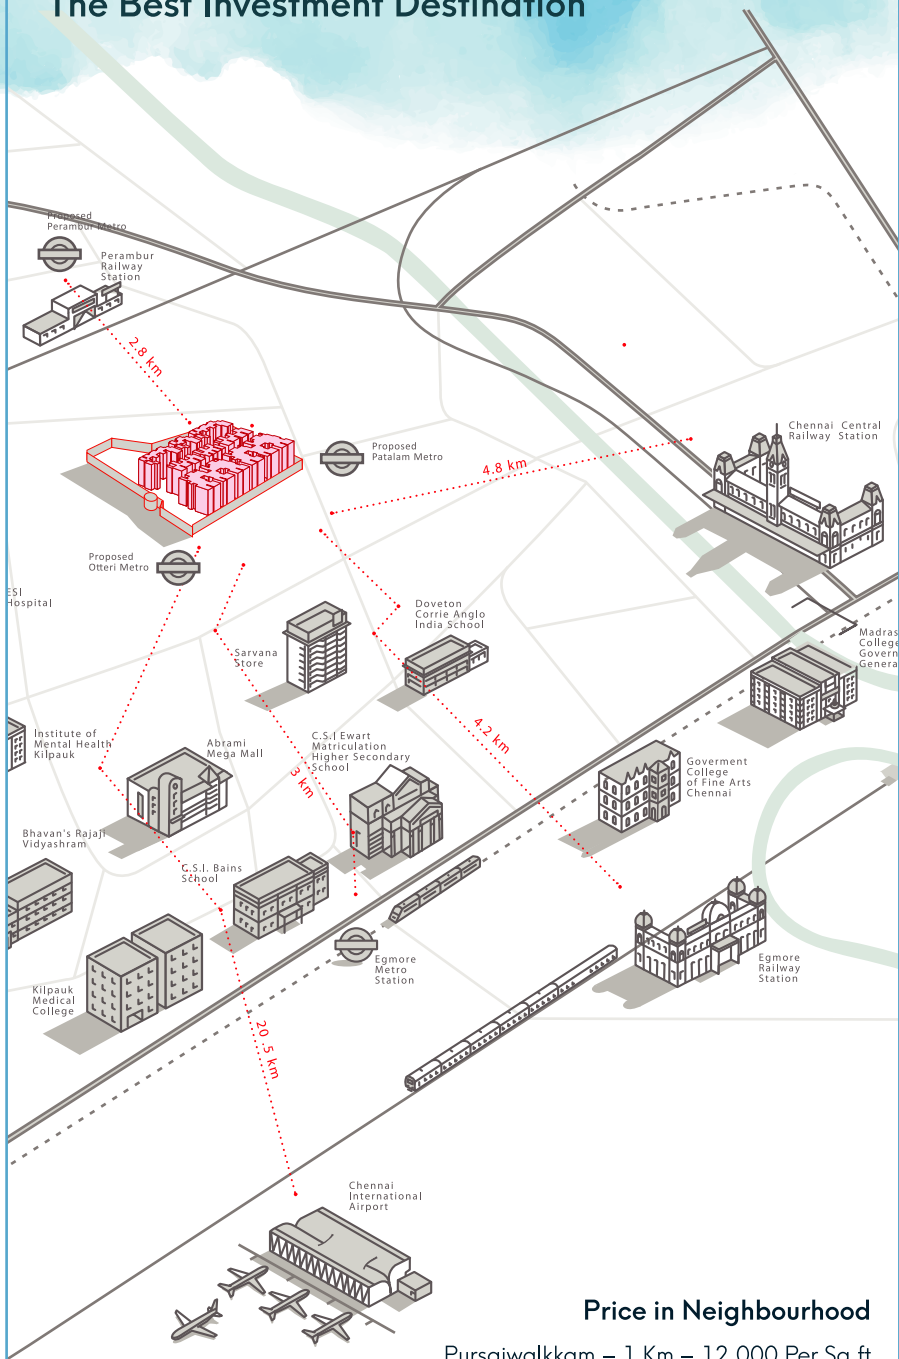

This is the residential apartment phase of SPR City the largest integrated city development in Chennai. This prestigious residential phase spans an impressive 63 acre land that seeks to combine a balance between luxurious living and professional workspace in one gated arena.

## The Best Investment Destination