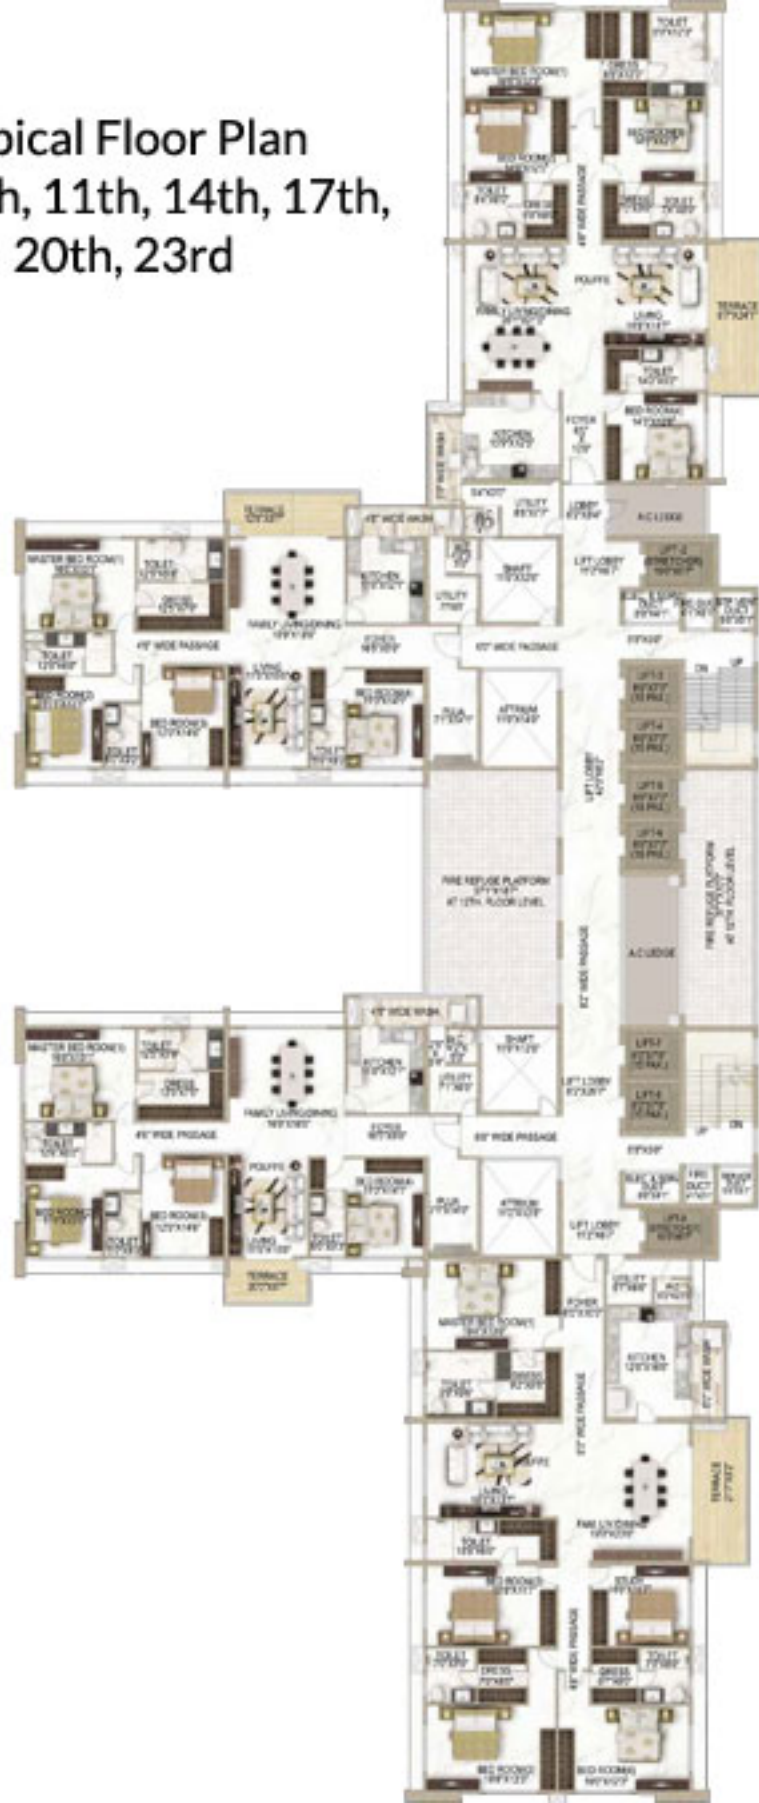

Artist's Impression - Images for representation purpose only

Artist's Impression - Images for representation purpose only

Lavish parking decks across level 1, 2 & 3

Artist's Impression - Images for representation purpose only

Designer Entrance Lobby

KIAPARA

ULTADANGA

KESTOPUR

HOWRAH
RAILWAY
STATION

JORASANKO

ACTION AREA I

NEWTOWN

DHAPA

Maidan

TANGRA

26th & 28th
FLOOR PLAN

27th & 29th
FLOOR PLAN

30th & 32th
FLOOR PLAN

31st & 33rd
FLOOR PLAN

Typical Floor Plan
5th, 8th, 11th, 14th, 17th,
20th, 23rd

Typical Floor Plan
6th, 9th, 12th, 15th,
8th, 21st, 24th

Typical Floor Plan
7th, 10th, 13th, 16th,
19th, 22nd, 25th