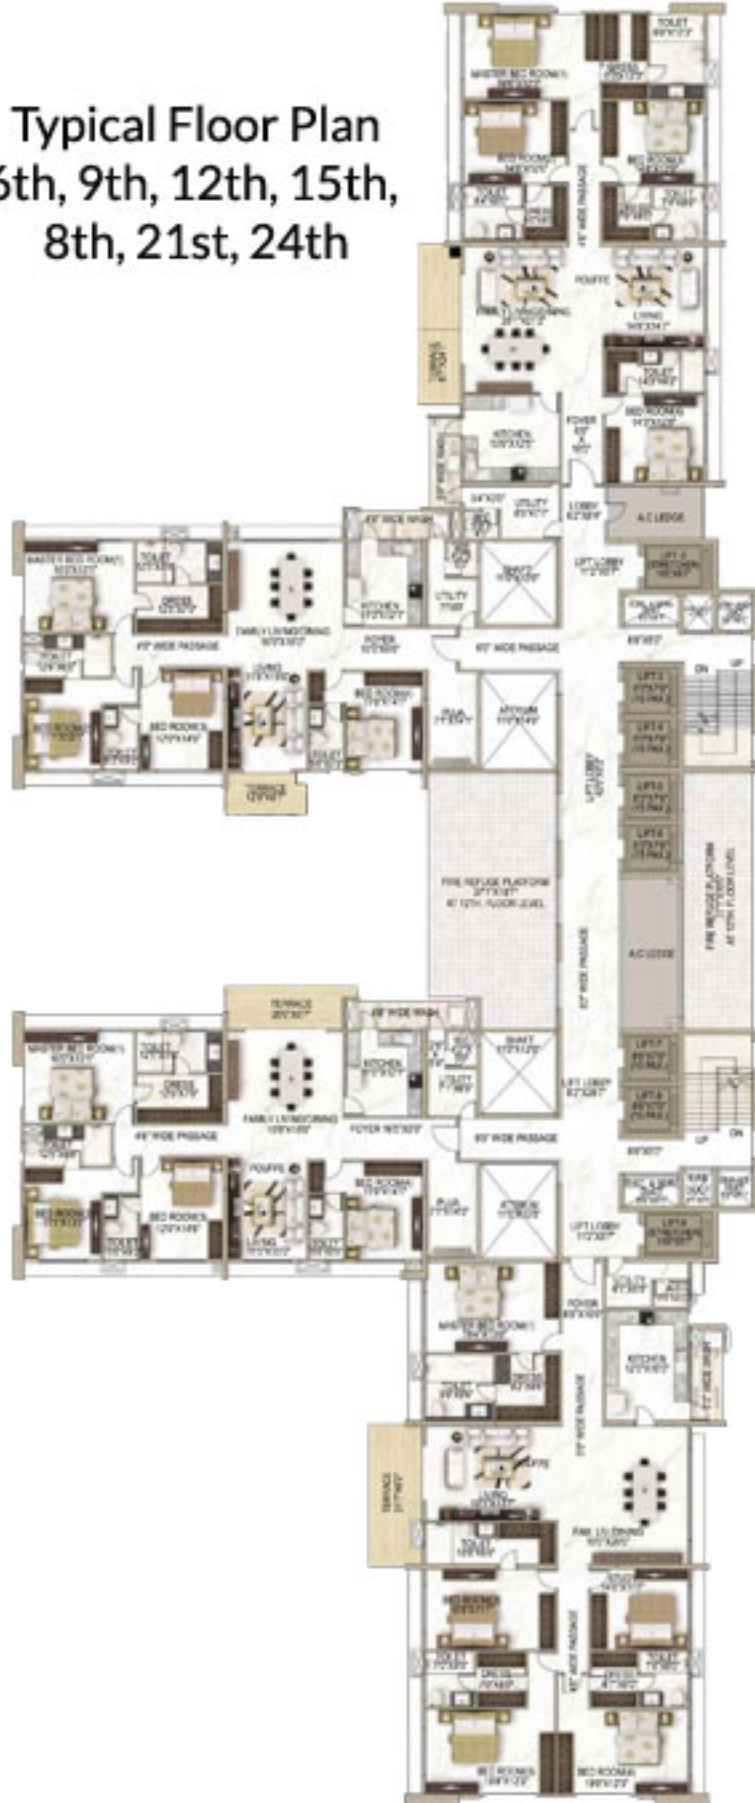

Artist's Impression - Images for representation purpose only

Artist's Impression - Images for representation purpose only

Lavish parking decks across level 1, 2 & 3

Artist's Impression - Images for representation purpose only

Designer Entrance Lobby

KIAPARA

ULTADANGA

KESTOPUR

HOWRAH
RAILWAY
STATION

JORASANKO

ACTION AREA I

NEWTOWN

DHAPA

Maidan

TANGRA

26th & 28th
FLOOR PLAN

27th & 29th
FLOOR PLAN

30th & 32th
FLOOR PLAN

31st & 33rd
FLOOR PLAN

Typical Floor Plan
5th, 8th, 11th, 14th, 17th,
20th, 23rd

Typical Floor Plan
6th, 9th, 12th, 15th,
8th, 21st, 24th

Typical Floor Plan
7th, 10th, 13th, 16th,
19th, 22nd, 25th