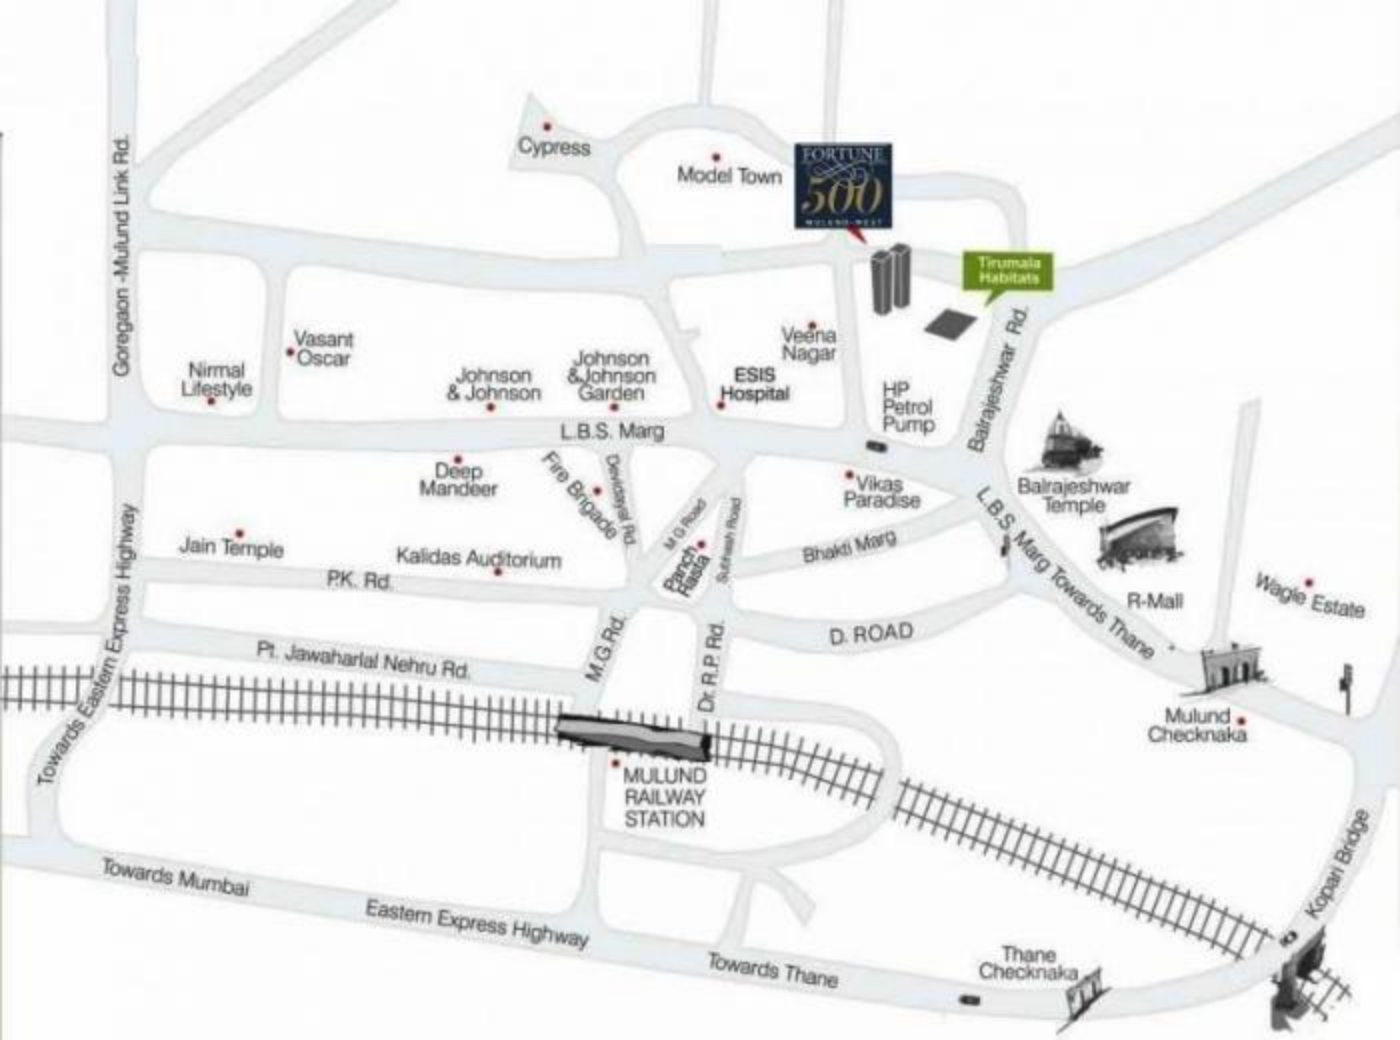

Goregaon -Mulund Link Rd.

Cypress

Model Town

Tirumala Habitate

Nirmal Lifestyle

Vasant Oscar

Johnson & Johnson

Johnson & Johnson Garden

Veena Nagar

ESIS Hospital

HP Petrol Pump

Jain Temple

Deep Mandeer

Kalidas Auditorium

Fire Brigade

Devastani Rd