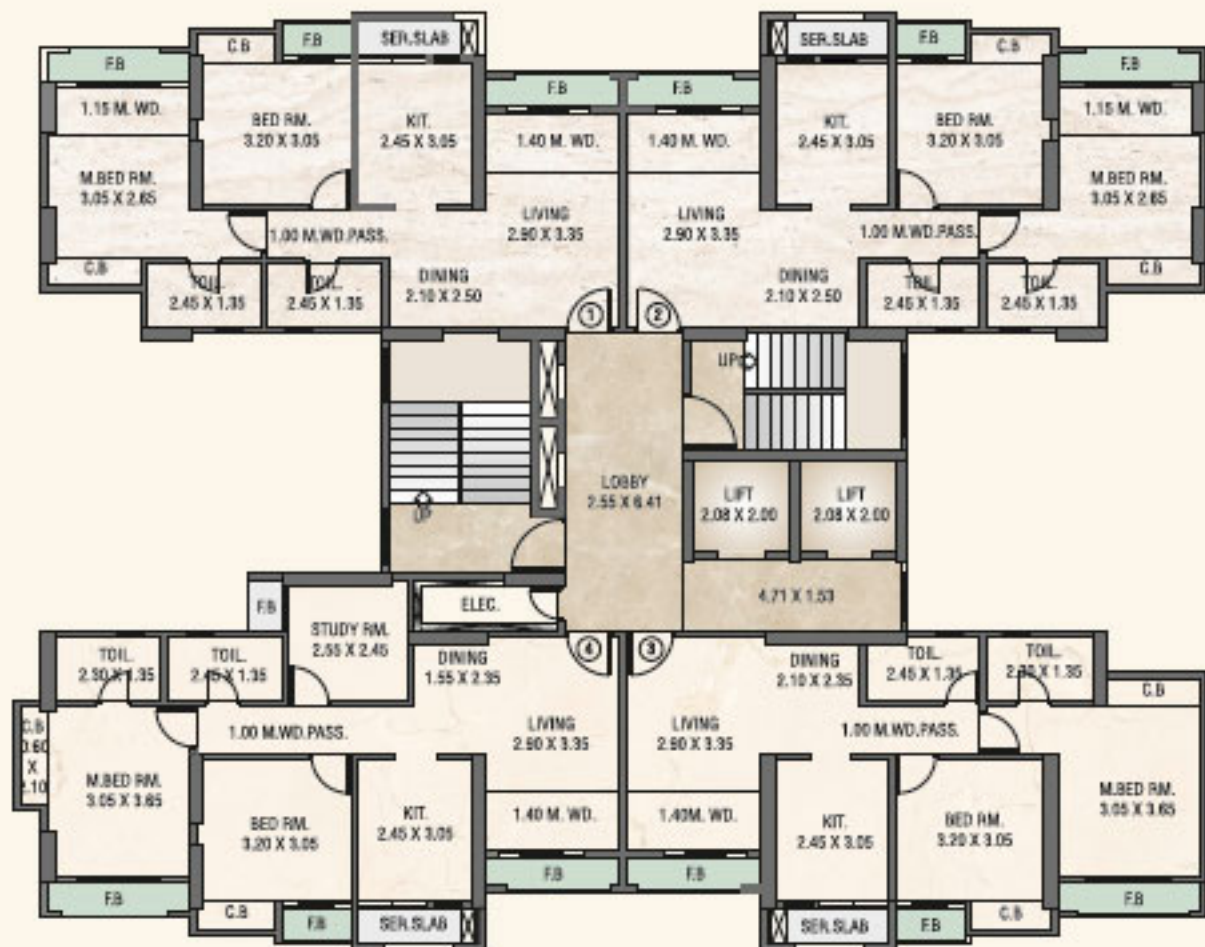

Particulars	Details
Living/Dining Flooring	Tiles
Bedrooms Flooring	Tiles
Wall Ceiling Finish	Oil Bound Distemper / Colour Wash
Toilets Wall Finish	Tiles up to 5' Oil Bound Distemper / Colour Wash
Toilets Flooring	Tiles
Kitchen Flooring	Tiles
Platform	Marble
Kitchen Wall Finish	Tiles up to 2 feet high above Marble counter & Oil bound distemper / Colour Wash in balance area
Others	Single Bowl Stainless Steel Sink
Balcony Flooring	Tiles
Window	MS Z-Section & Glass / Alu Steel & Glass
Door Frame / Doors	Hardwood / M.S / Fiber Door frames with Flush Door / Skin Door / Fiber Door
Common Area Flooring	Marble / Pavers
Lift-Lobby	Marble / Tiles
Chinaware	Standard Fitting
C.P Fittings	Standard Fitting
Electrical	ISI marked products for wiring, switches and Circuits
Security	Gated Complex

FLAT	RERA CARPET	C.B.	ENCLOSED BALCONY
1.	56.30	2.17	6.09
2.	39.62	1.17	3.19
3.	65.67	2.24	3.19
4.	56.30	2.19	6.24

FLAT	RERA CARPET	C.B.	ENCLOSED BALCONY
1.	55.86	2.17	6.53
2.	55.86	2.17	6.53
3.	58.91	2.19	3.62
4.	65.24	2.24	3.62