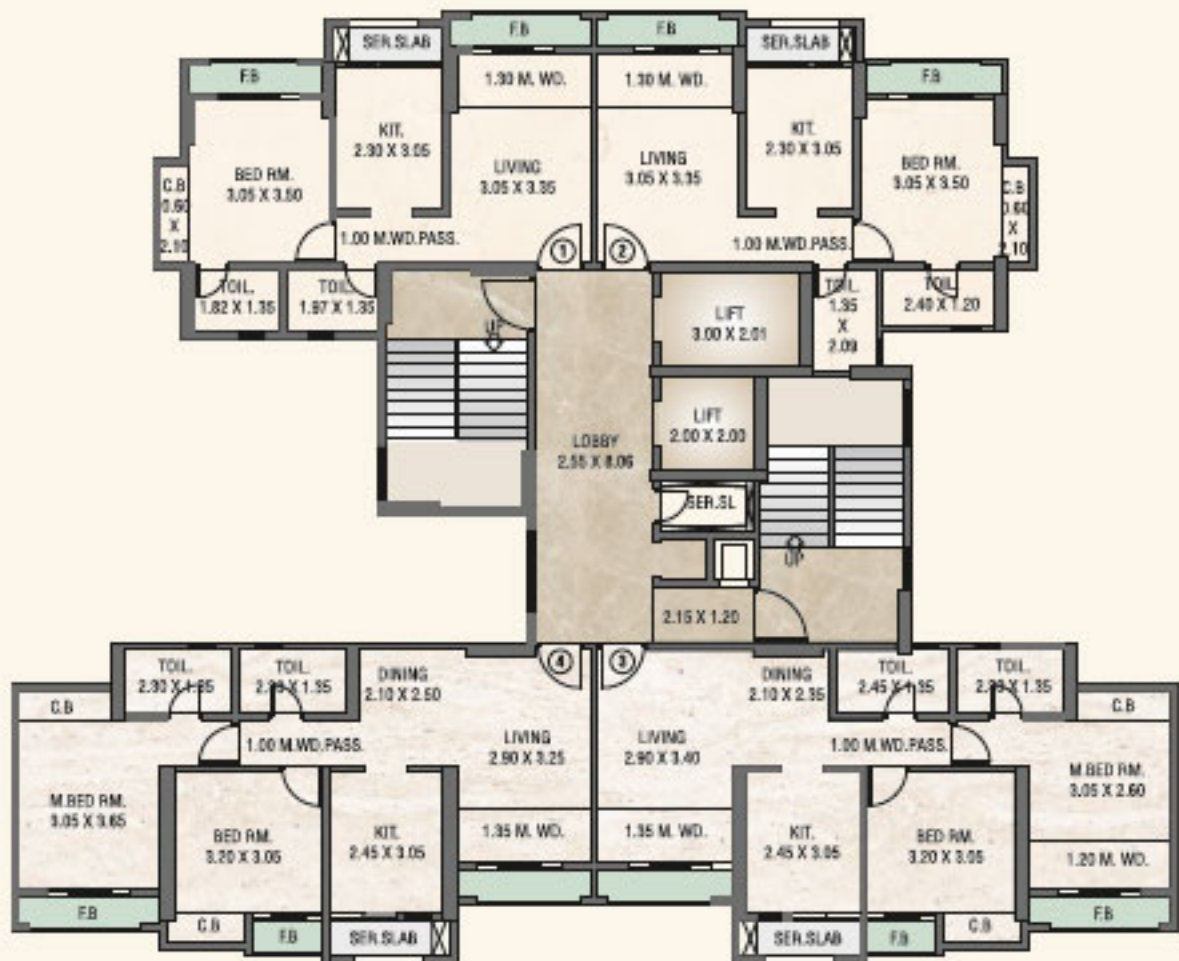

Particulars	Details
Living/Dining Flooring	Tiles
Bedrooms Flooring	Tiles
Wall Ceiling Finish	Oil Bound Distemper / Colour Wash
Toilets Wall Finish	Tiles up to 5' Oil Bound Distemper / Colour Wash
Toilets Flooring	Tiles
Kitchen Flooring	Tiles
Platform	Marble
Kitchen Wall Finish	Tiles up to 2 feet high above Marble counter & Oil bound distemper / Colour Wash in balance area
Others	Single Bowl Stainless Steel Sink
Balcony Flooring	Tiles
Window	MS Z-Section & Glass / Alu Steel & Glass
Door Frame / Doors	Hardwood / M.S / Fiber Door frames with Flush Door / Skin Door / Fiber Door
Common Area Flooring	Marble / Pavers
Lift-Lobby	Marble / Tiles
Chinaware	Standard Fitting
C.P Fittings	Standard Fitting
Electrical	ISI marked products for wiring, switches and Circuits
Security	Gated Complex

FLAT	RERA CARPET	C.B.	ENCLOSED BALCONY
1.	56.30	2.17	6.09
2.	39.62	1.17	3.19
3.	65.67	2.24	3.19
4.	56.30	2.19	6.24

FLAT	RERA CARPET	C.B.	ENCLOSED BALCONY
1.	55.86	2.17	6.53
2.	55.86	2.17	6.53
3.	58.91	2.19	3.62
4.	65.24	2.24	3.62