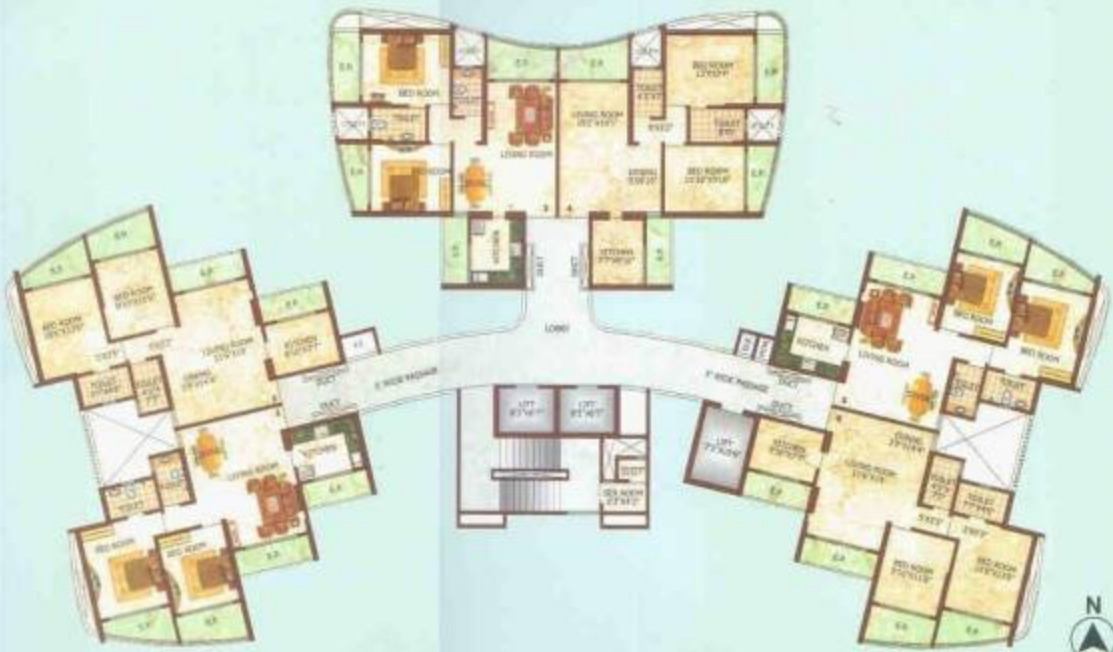

WING-B

Particulars	Details
Living/Dining Flooring	Tiles
Bedrooms Flooring	Tiles
Wall Ceiling Finish	Oil Bound Distemper / Colour Wash
Toilets Wall Finish	Tiles up to 5' Oil Bound Distemper / Colour Wash
Toilets Flooring	Tiles
Kitchen Flooring	Tiles
Platform	Marble
Kitchen Wall Finish	Tiles up to 2 feet high above Marble counter & Oil bound distemper / Colour Wash in balance area
Others	Single Bowl Stainless Steel Sink
Balcony Flooring	Tiles
Window	MS Z-Section & Glass / Alu Steel & Glass
Door Frame / Doors	Hardwood / M.S / Fiber Door frames with Flush Door / Skin Door / Fiber Door
Common Area Flooring	Marble / Pavers
Lift Lobby	Marble / Tiles
Chinaware	Standard Fitting
C.P Fittings	Standard Fitting
Electrical	ISI marked products for wiring, switches and Circuits
Security	Gated Complex