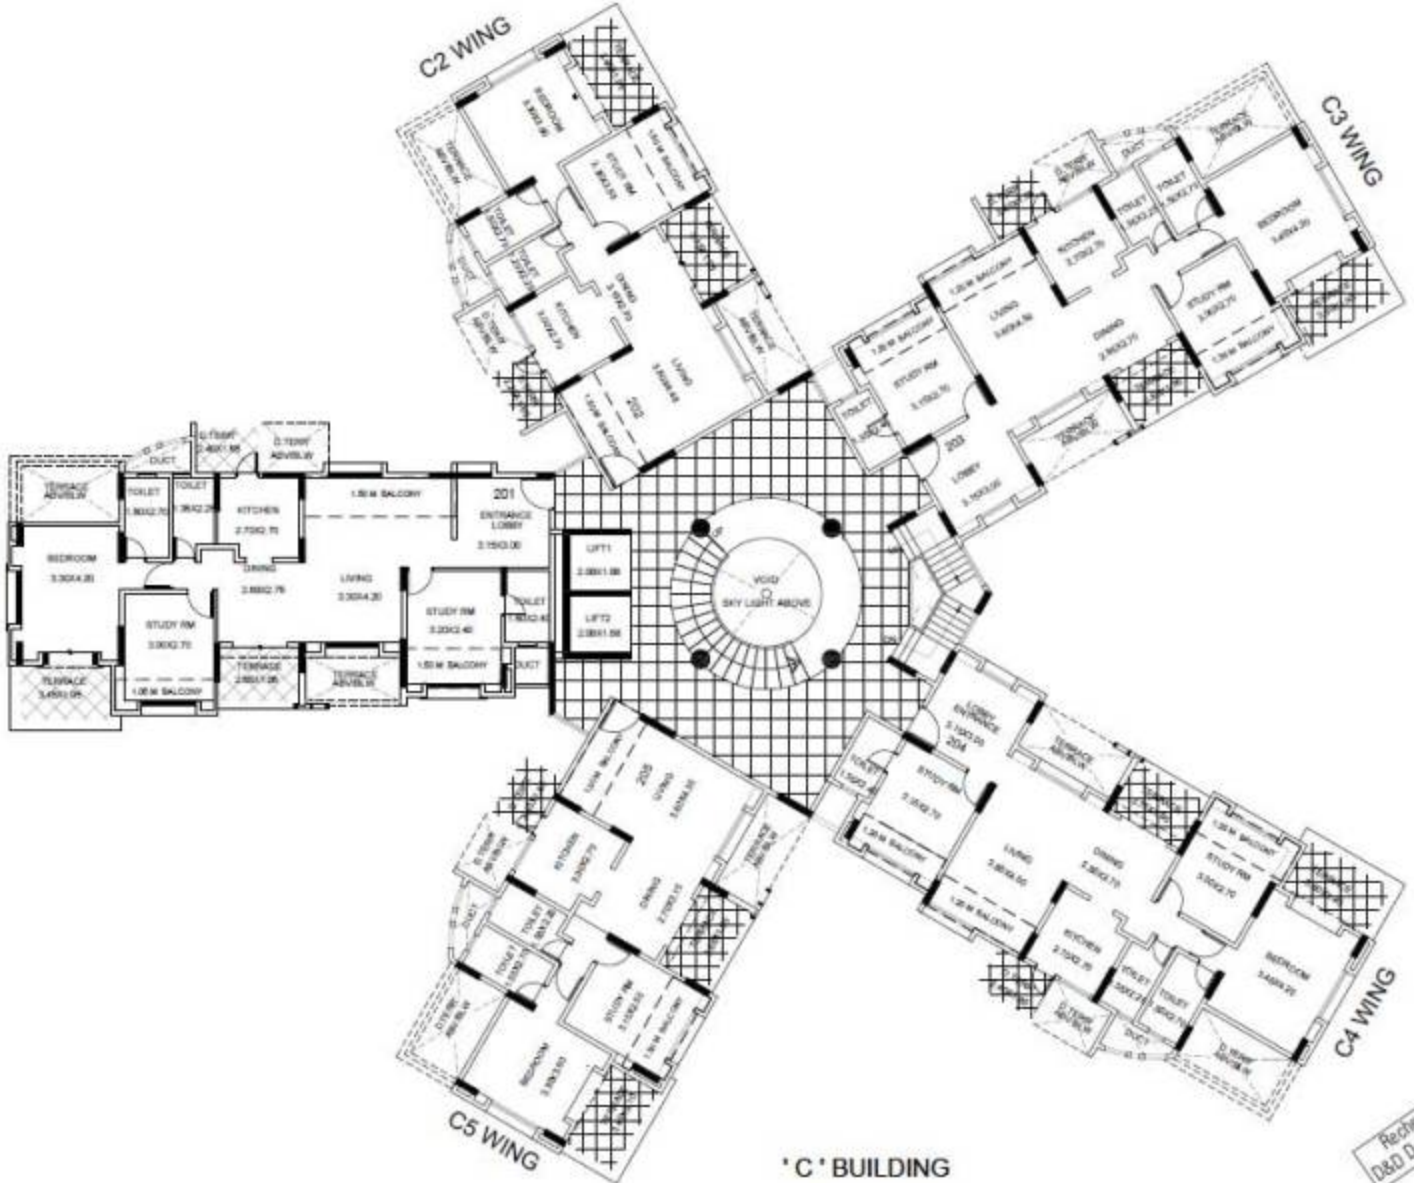

C1 WING

C2 WING

C3 WING

C4 WING

C5 WING

'C' BUILDING

Rechecked by
D&D Dept. 07/08/2017