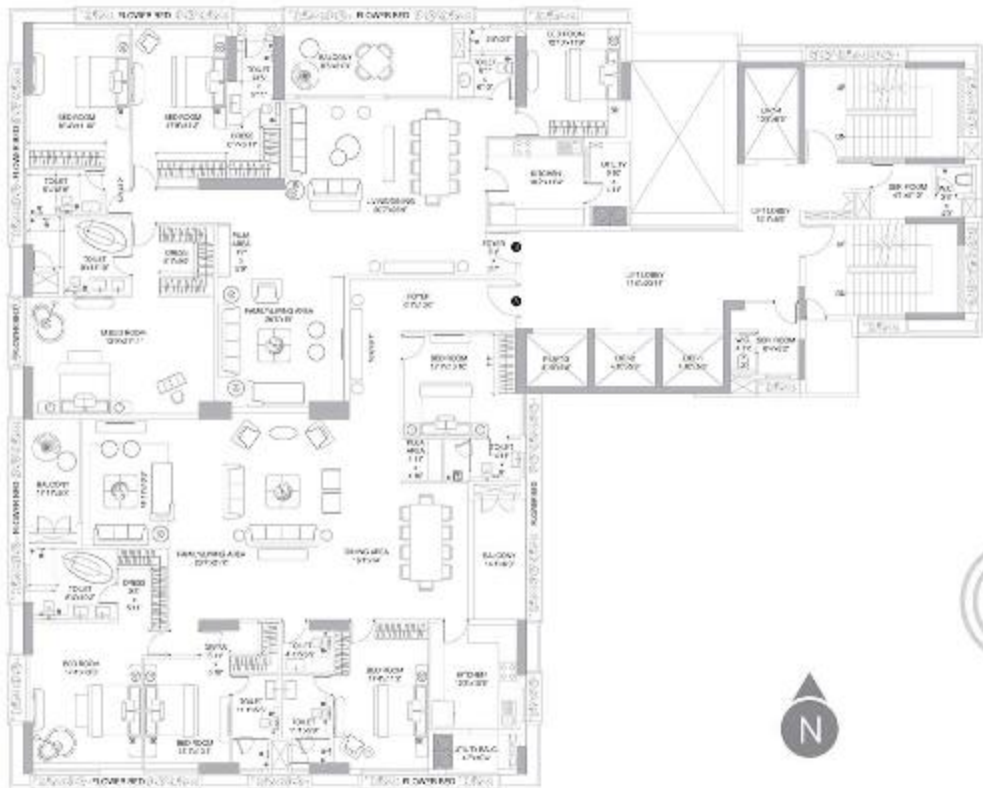

THE ICON

THE ICON

THE ICON

THE ICON

Particulars	Details
Living/Dining Flooring	Tiles
Bedrooms Flooring	Tiles
Wall Ceiling Finish	Oil Bound Distemper / Colour Wash
Toilets Wall Finish	Tiles up to 5' Oil Bound Distemper / Colour Wash
Toilets Flooring	Tiles
Kitchen Flooring	Tiles
Platform	Marble
Kitchen Wall Finish	Tiles up to 2 feet high above Marble counter & Oil bound distemper / Colour Wash in balance area
Others	Single Bowl Stainless Steel Sink
Balcony Flooring	Tiles
Window	MS Z-Section & Glass / Alu Steel & Glass
Door Frame / Doors	Hardwood / M.S / Fiber Door frames with Flush Door / Skin Door / Fiber Door
Common Area Flooring	Marble / Pavers
Lift Lobby	Marble / Tiles
Chinaware	Standard Fitting
C.P Fittings	Standard Fitting
Electrical	ISI marked products for wiring, switches and Circuits
Security	Gated Complex